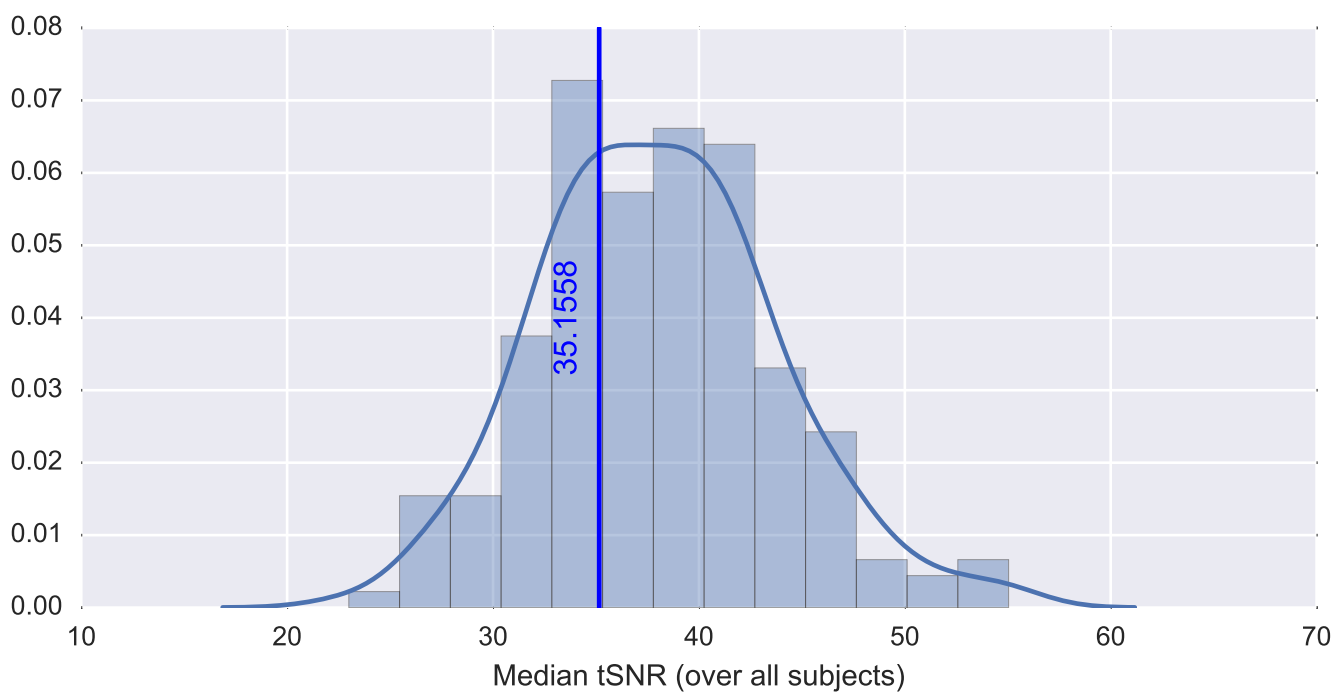

Mean EPI

Brain mask

tSNR

motion

fieldmap correction

coregistration