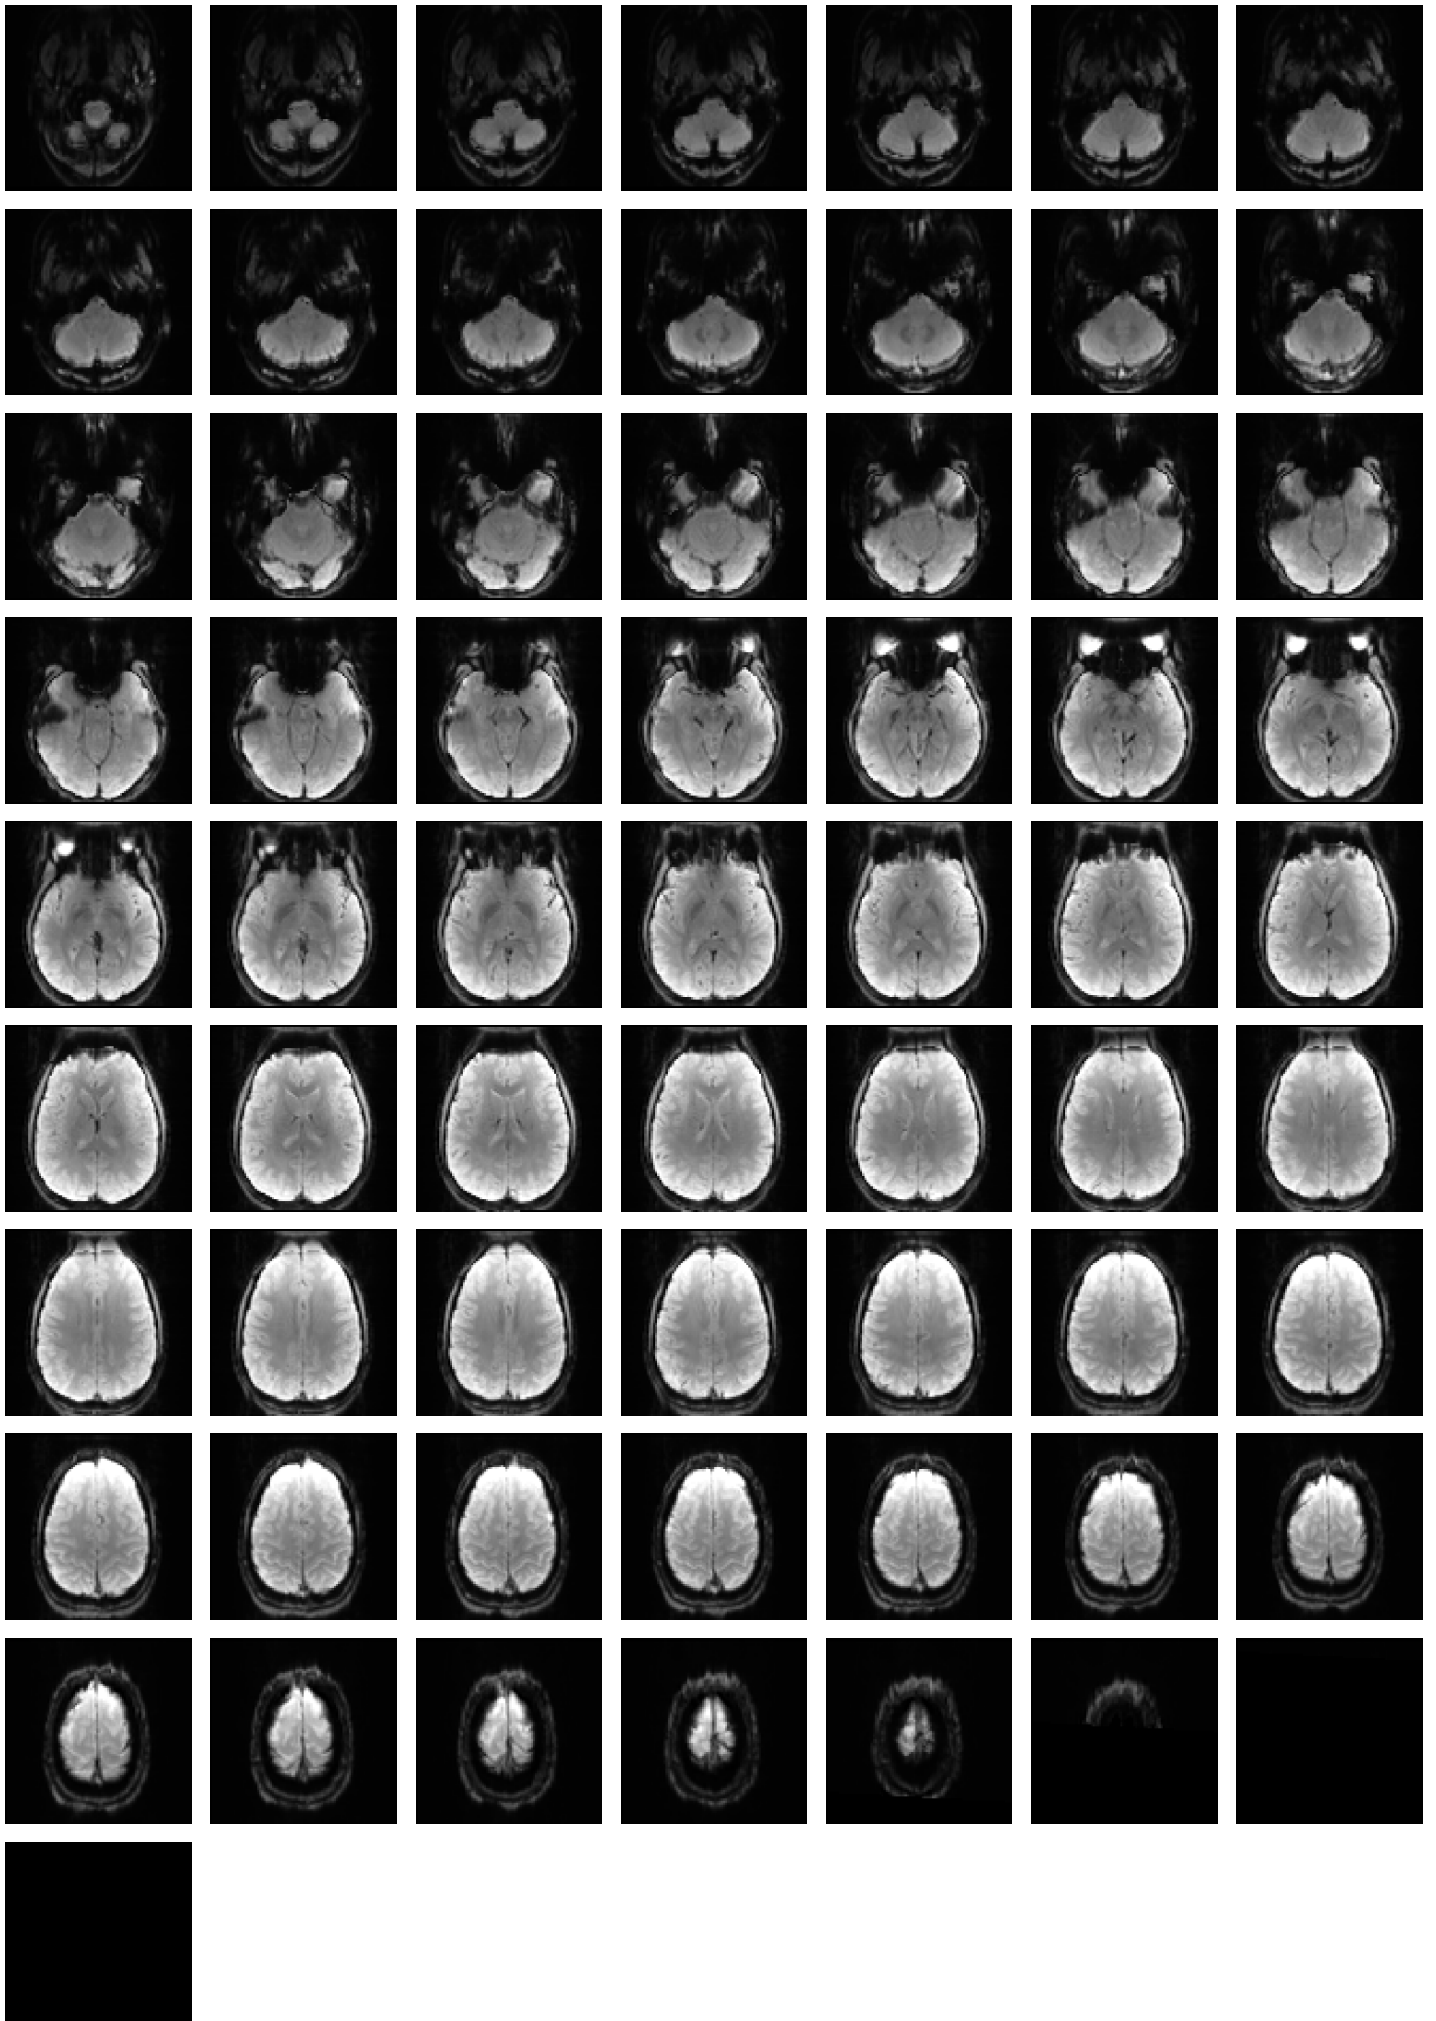

Mean EPI

Brain mask

tSNR

motion

fieldmap correction

coregistration