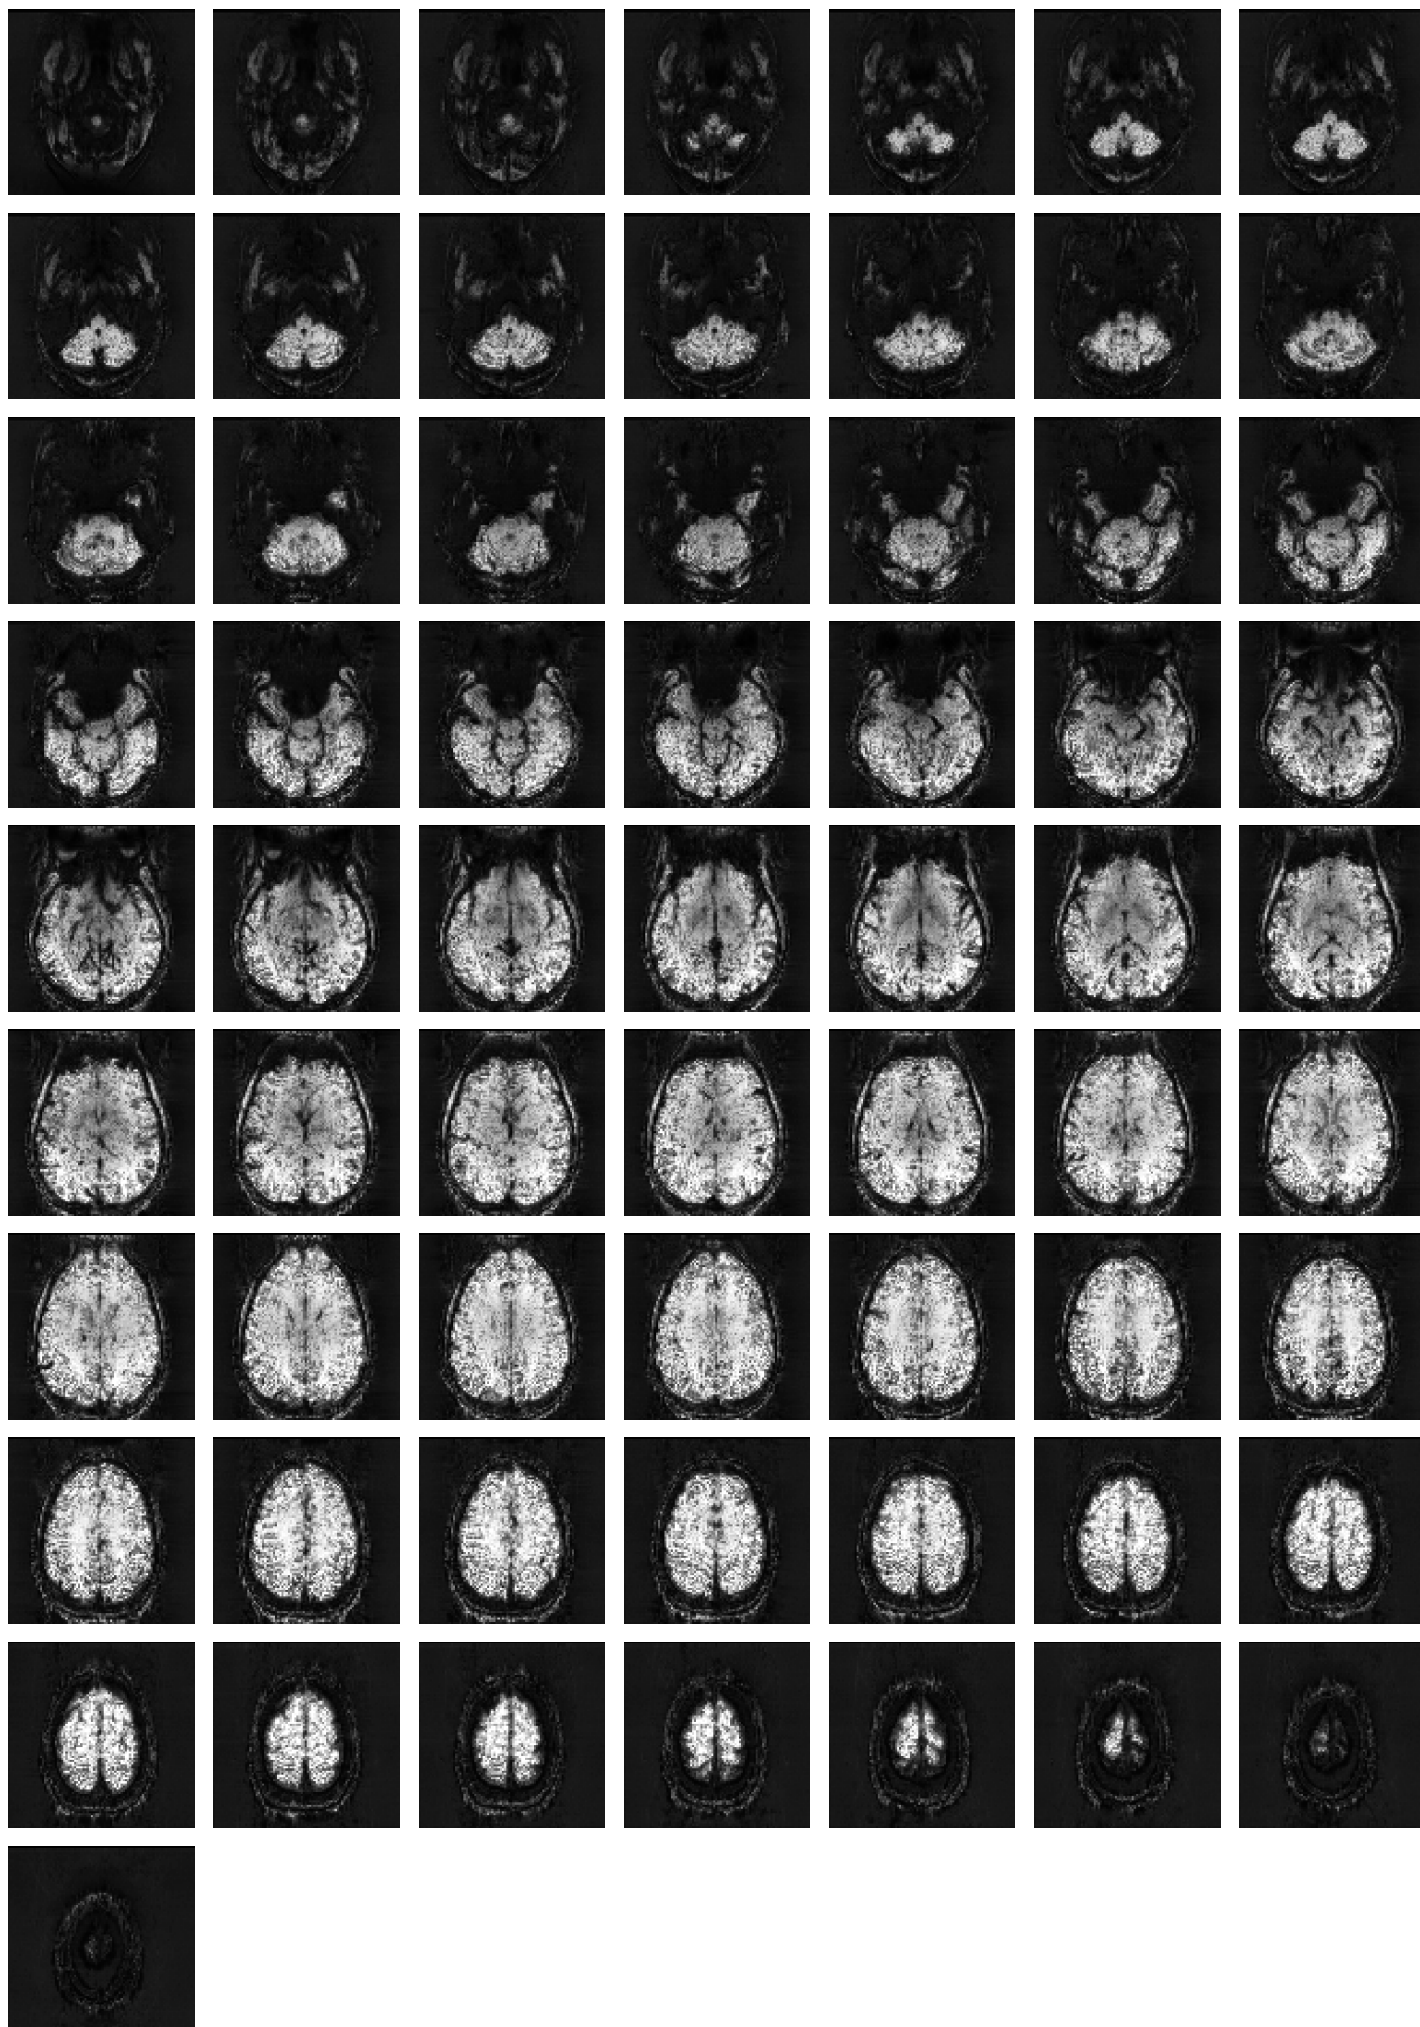

Mean EPI

Brain mask

tSNR

motion

fieldmap correction

coregistration