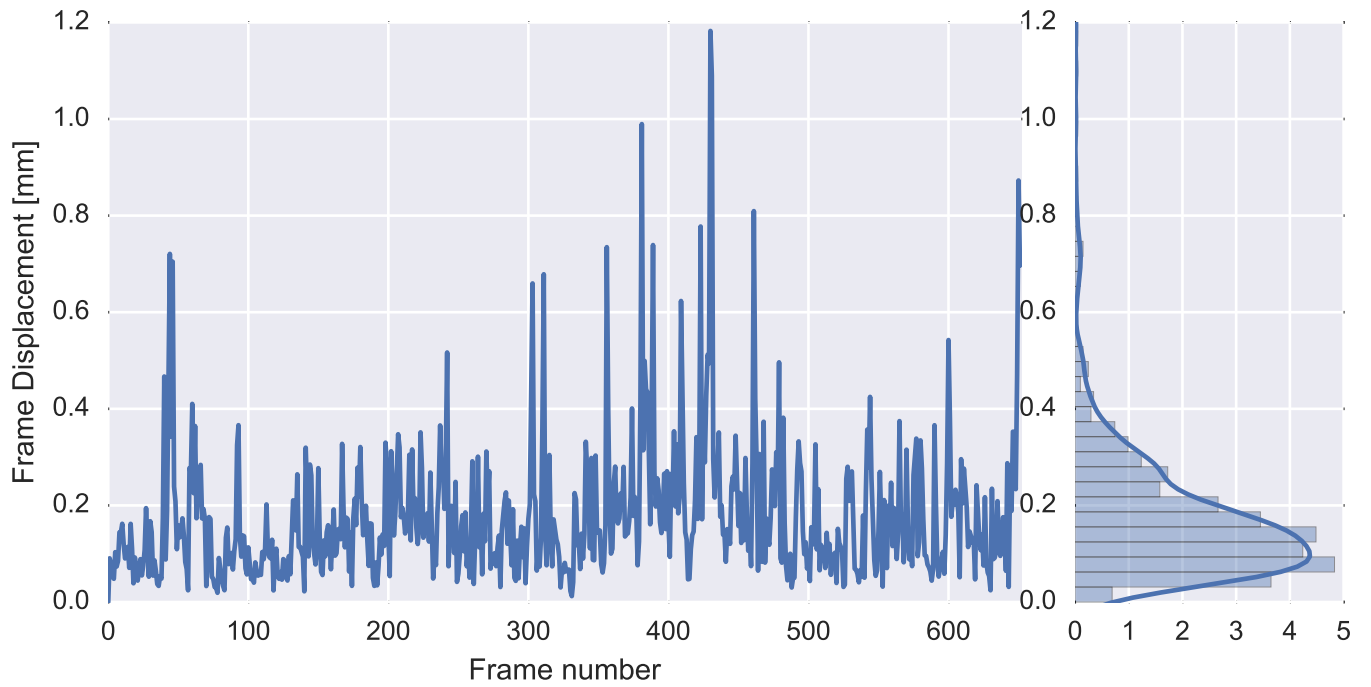

Mean EPI

Brain mask

tSNR

motion

fieldmap correction

coregistration