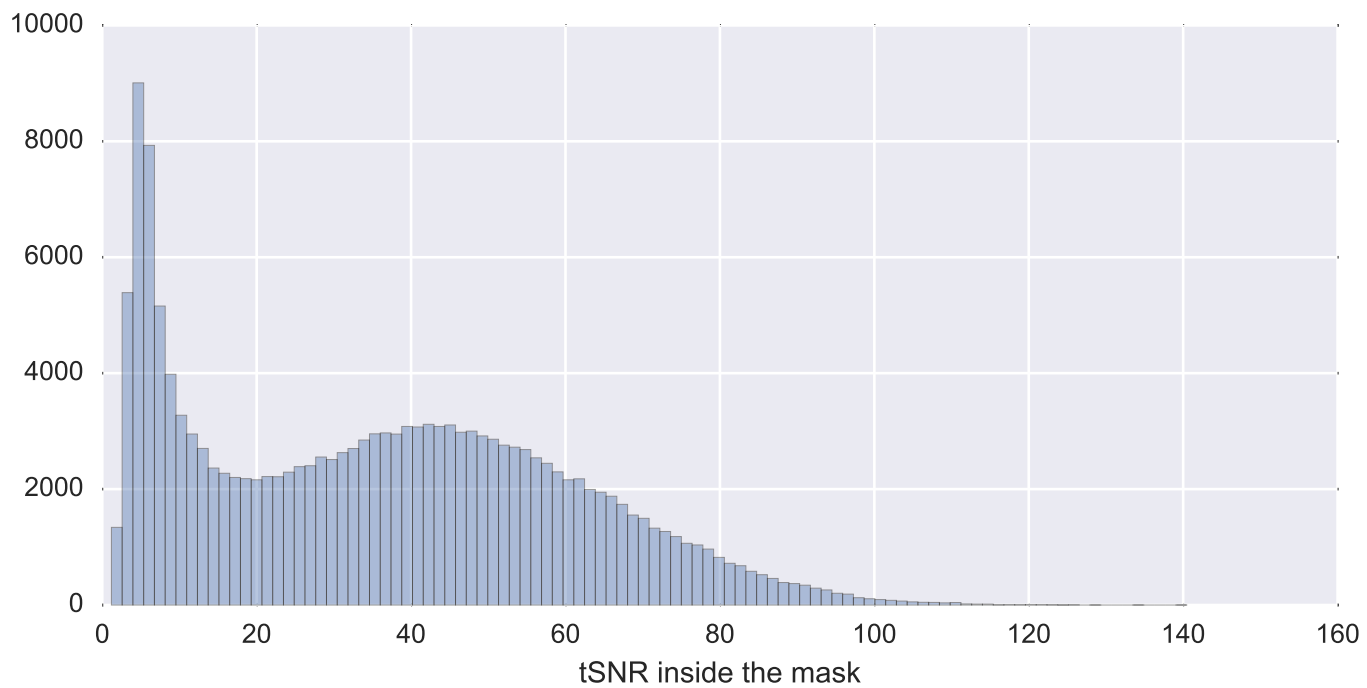

Mean EPI

Brain mask

tSNR

motion

fieldmap correction

coregistration