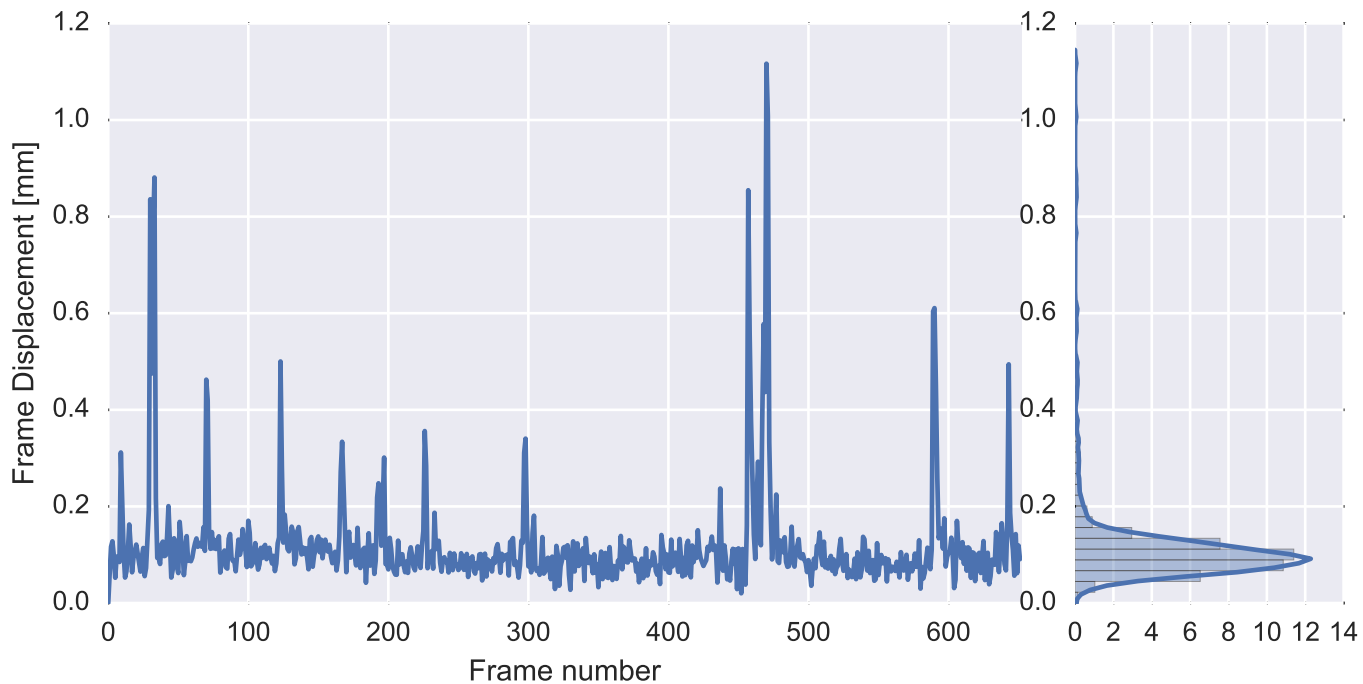

Mean EPI

Brain mask

tSNR

motion

fieldmap correction

coregistration