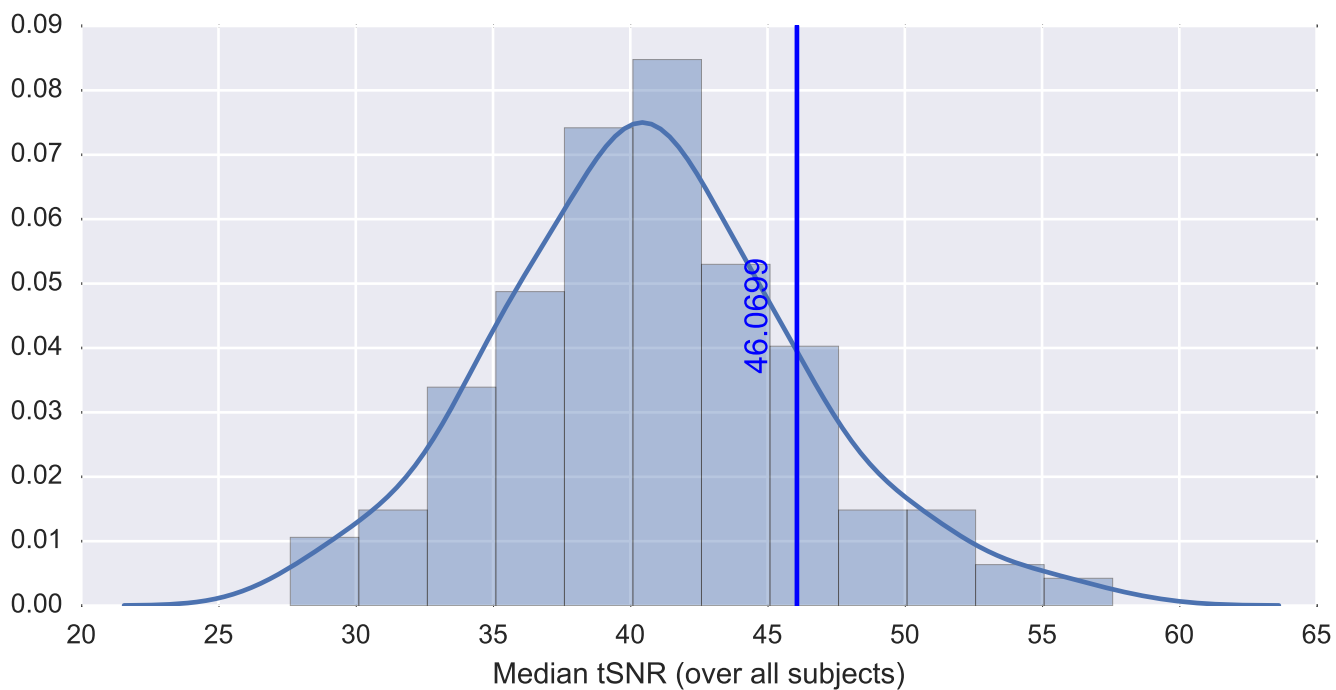

Mean EPI

Brain mask

tSNR

motion

fieldmap correction

coregistration