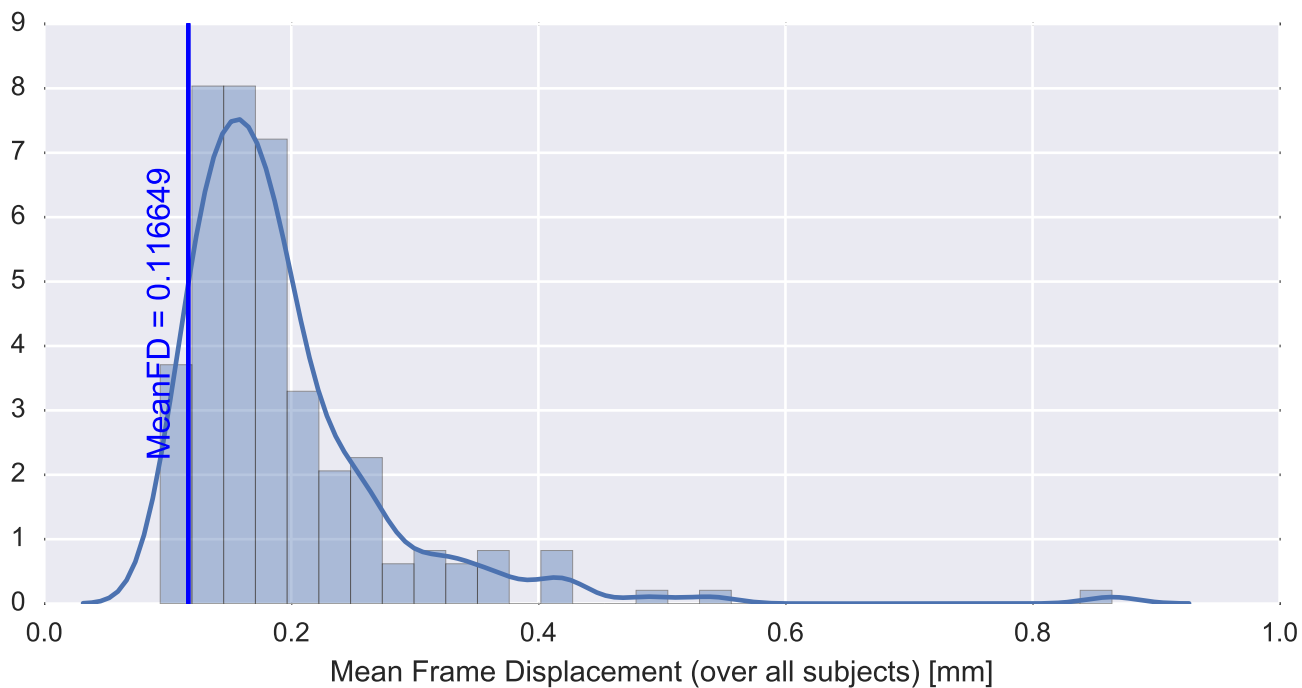

Mean EPI

Brain mask

tSNR

motion

fieldmap correction

coregistration