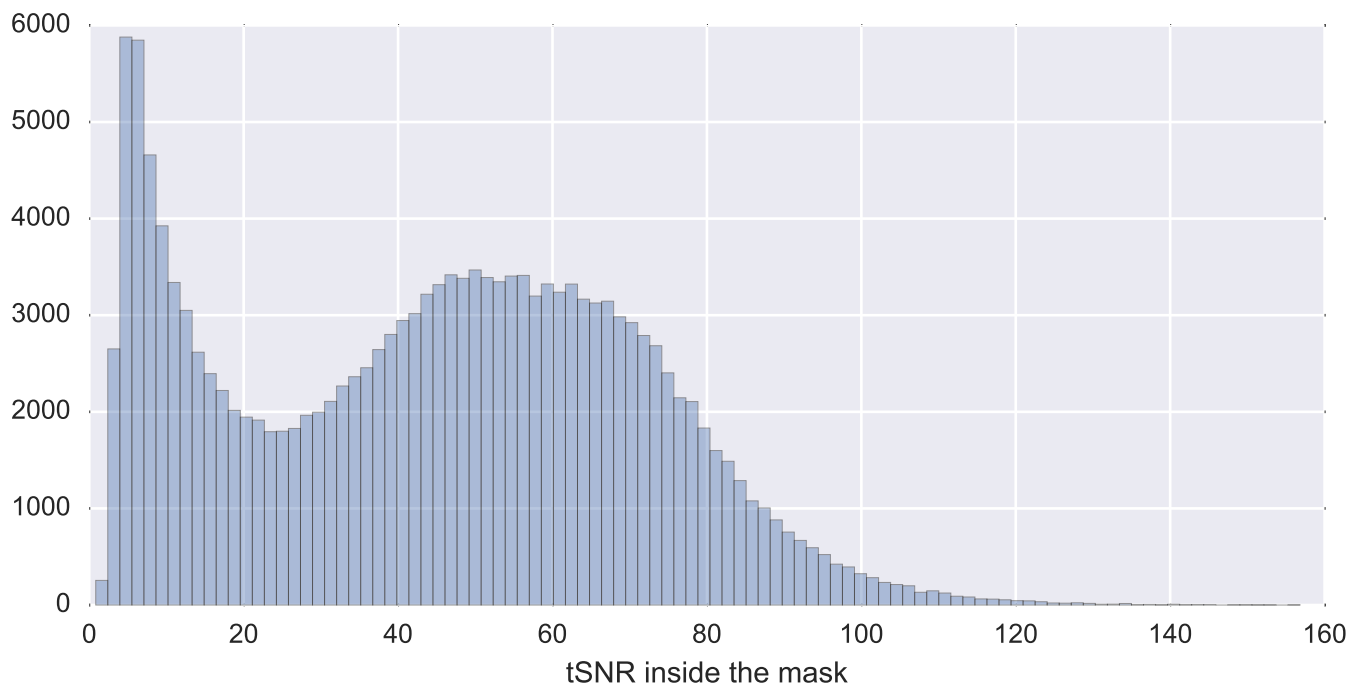

Mean EPI

Brain mask

tSNR

motion

fieldmap correction

coregistration