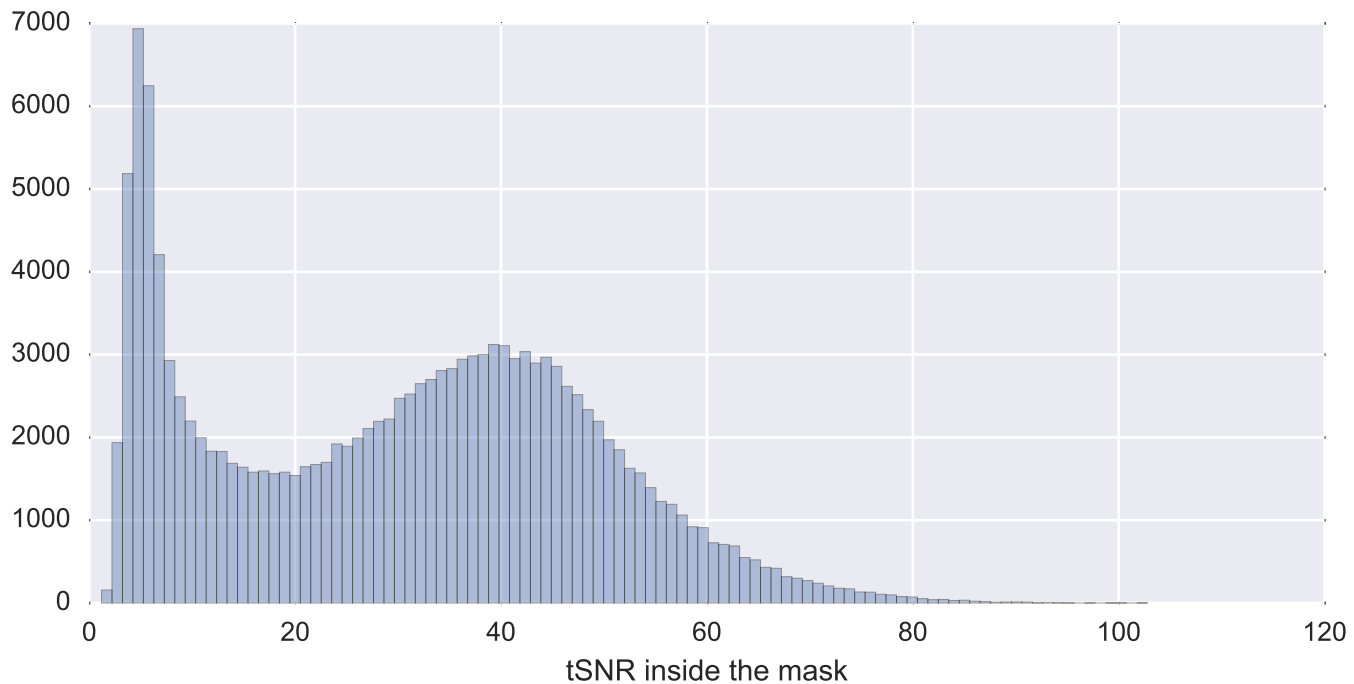

Mean EPI

Brain mask

tSNR

motion

fieldmap correction

coregistration