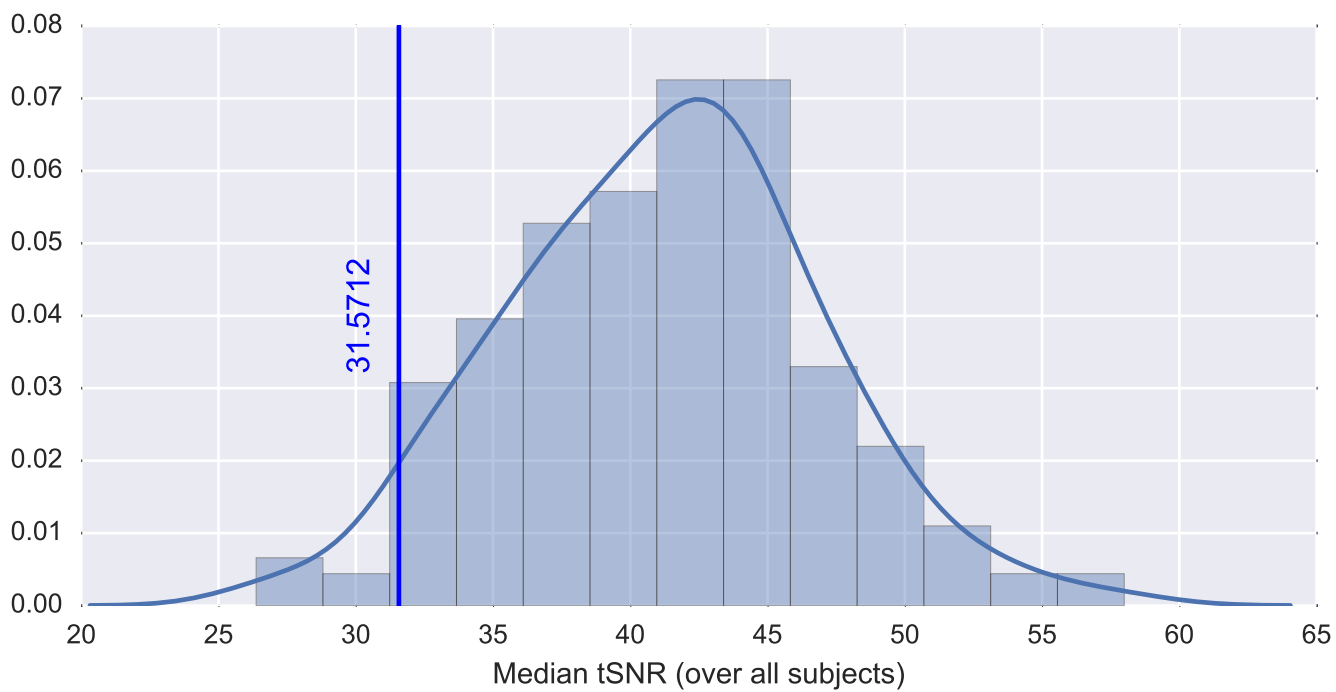

Mean EPI

Brain mask

tSNR

motion

fieldmap correction

coregistration