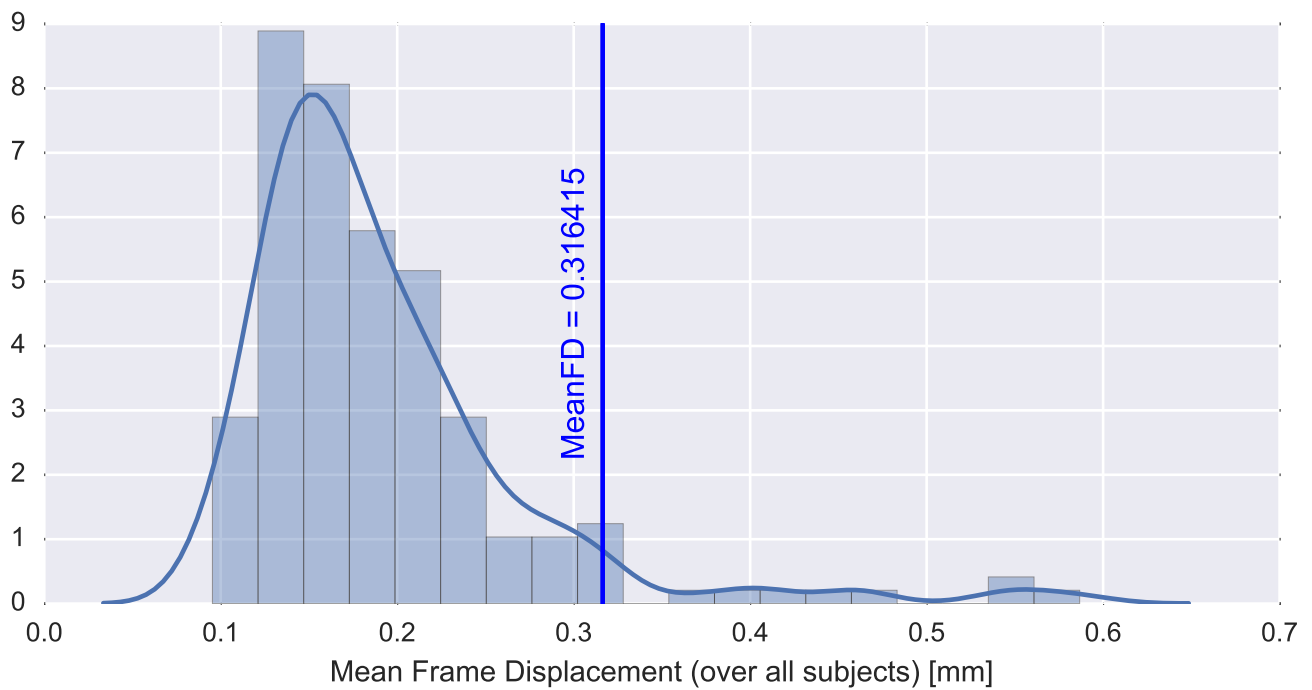

Mean EPI

Brain mask

tSNR

motion

fieldmap correction

coregistration