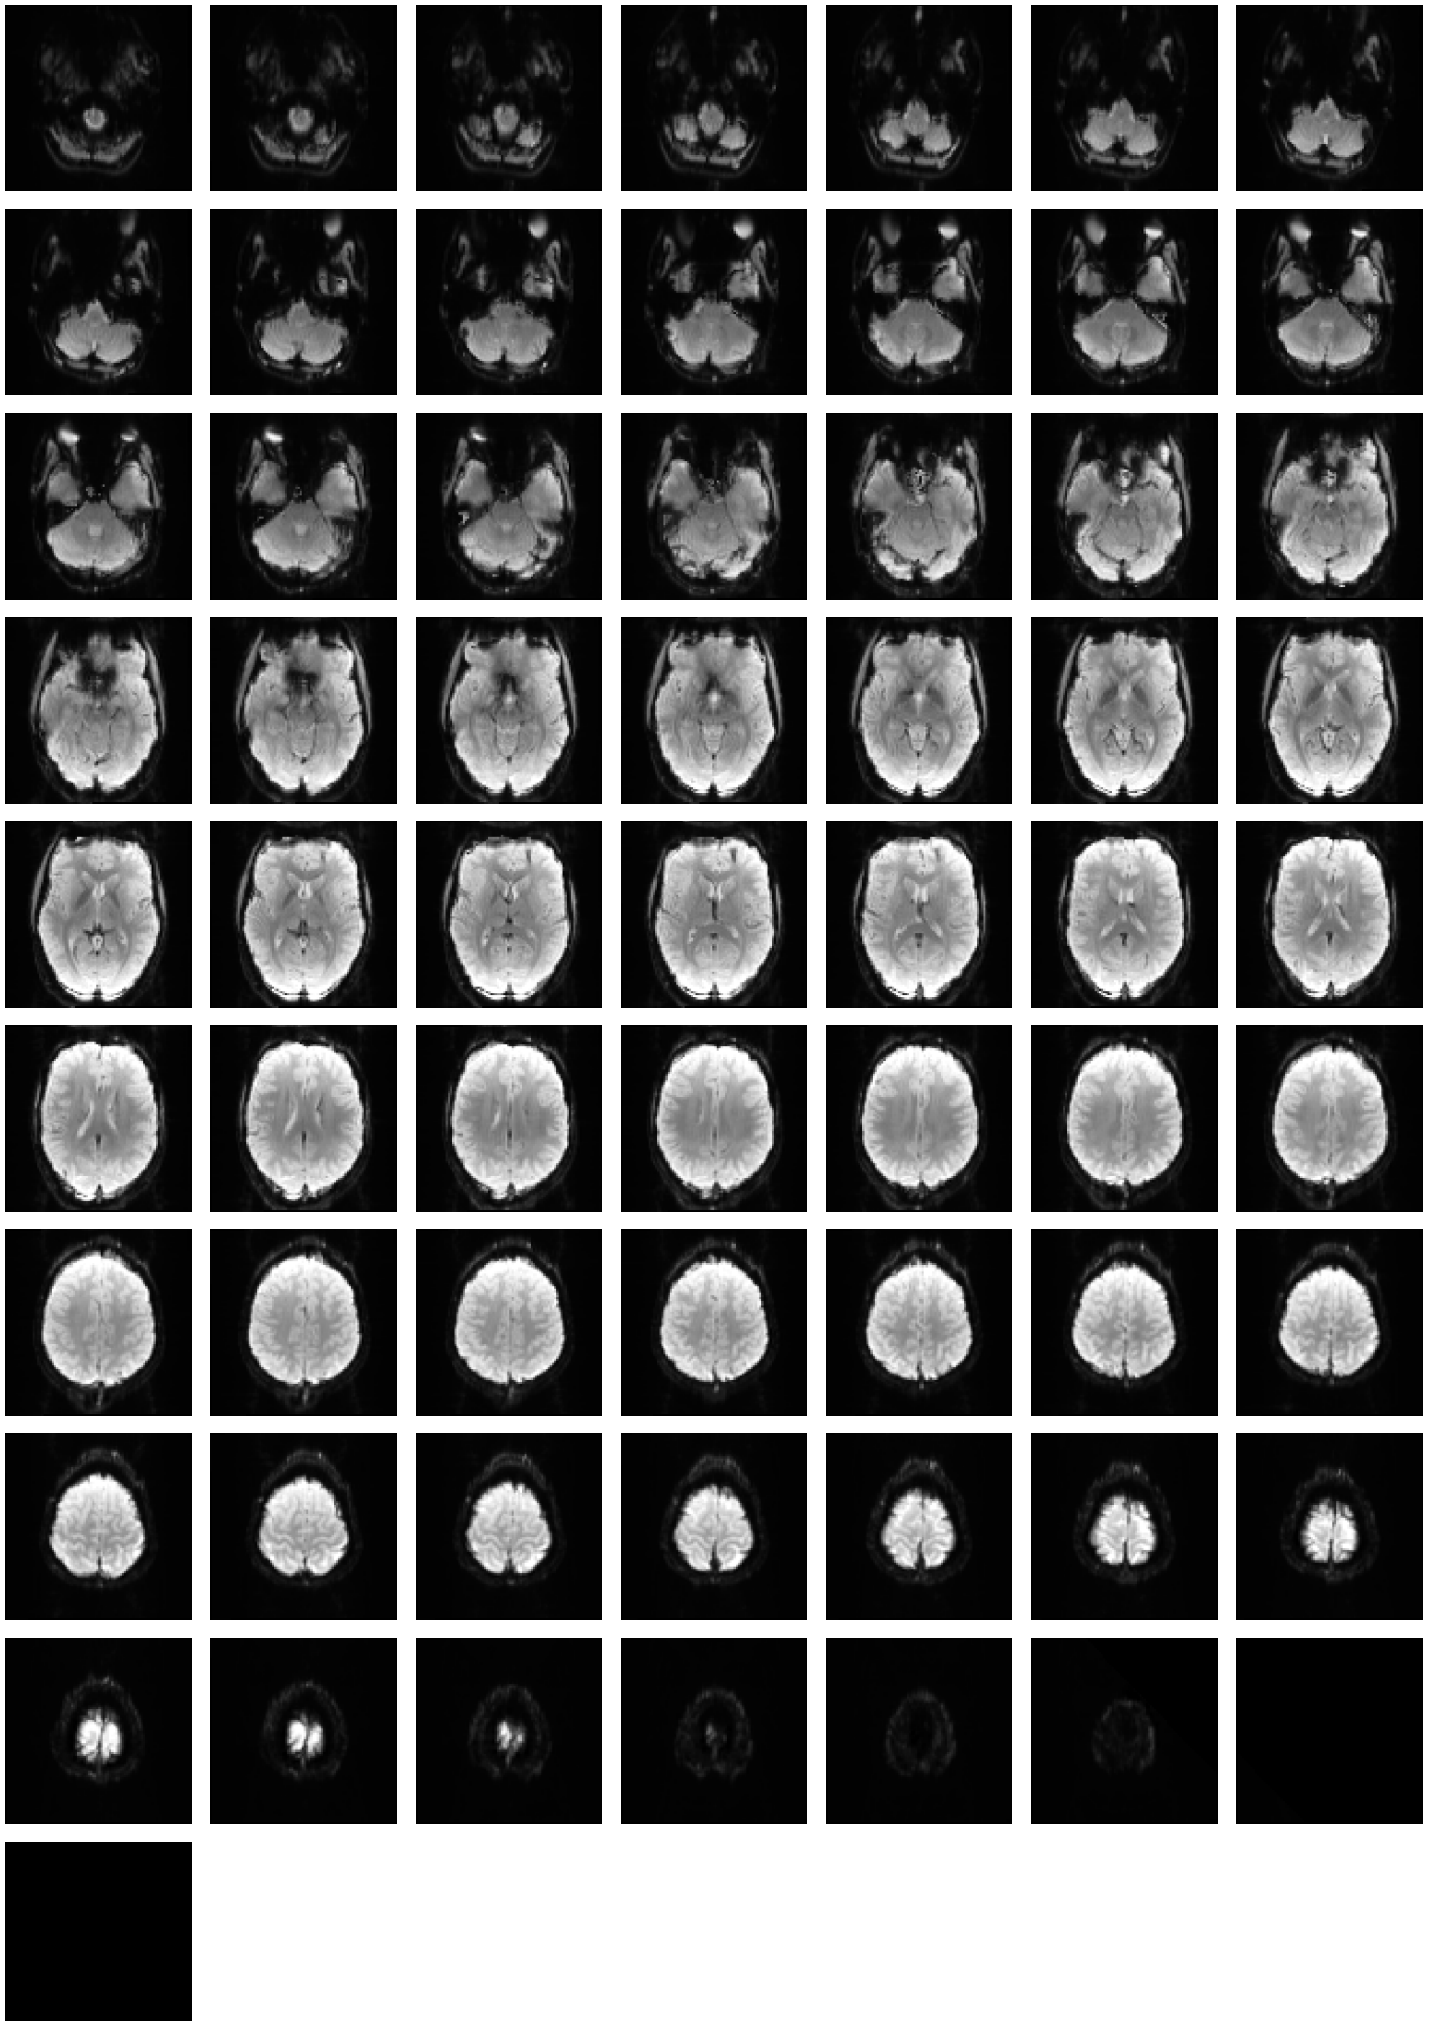

Mean EPI

Brain mask

tSNR

motion

fieldmap correction

coregistration