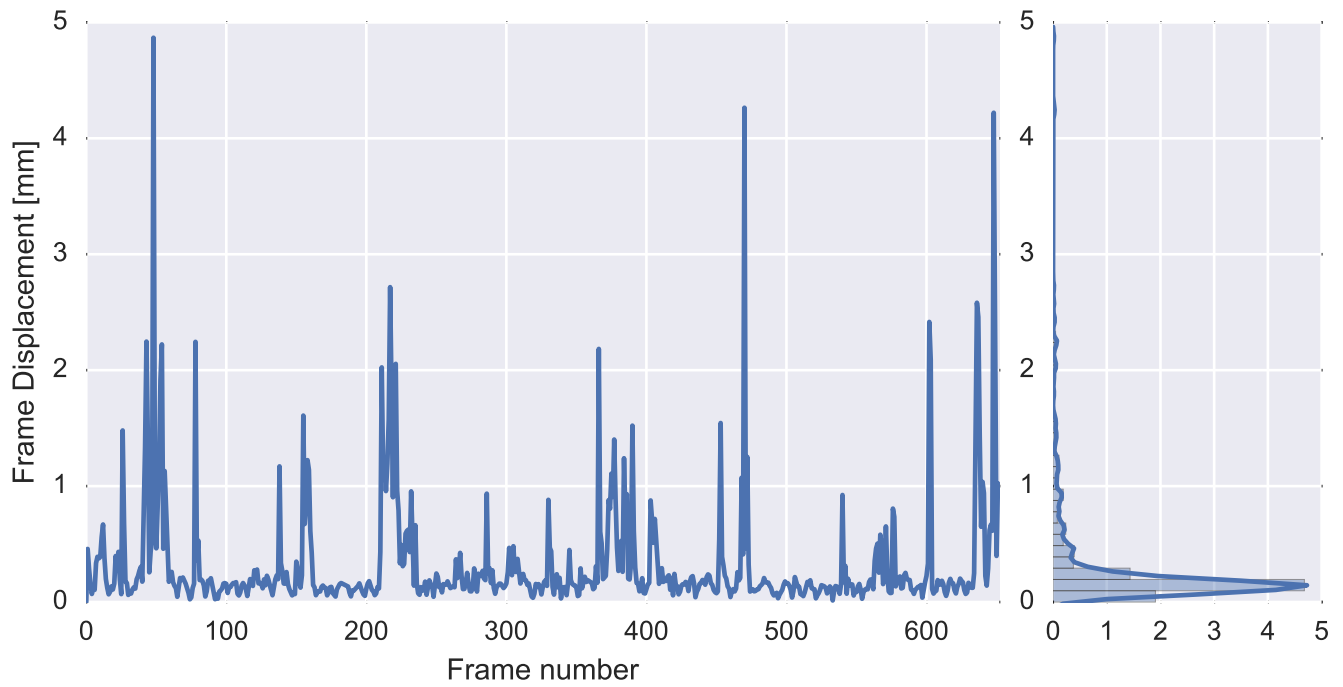

Mean EPI

Brain mask

tSNR

motion

fieldmap correction

coregistration