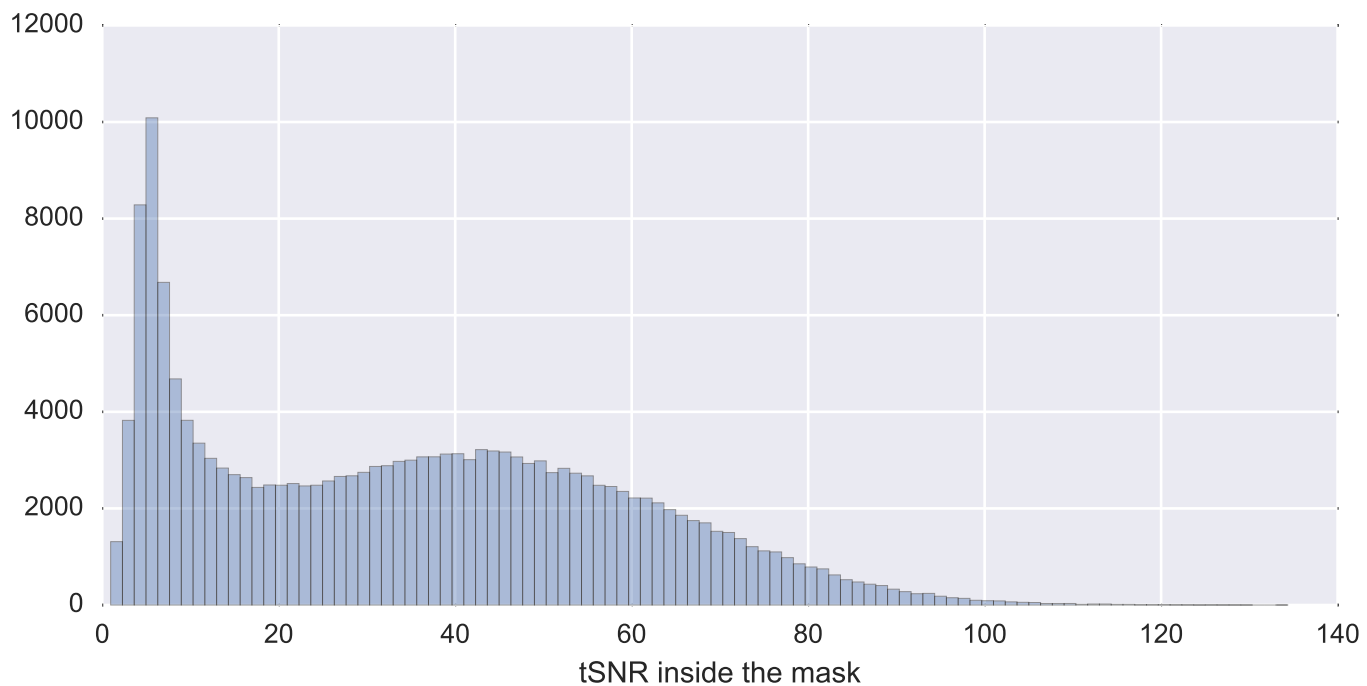

Mean EPI

Brain mask

tSNR

motion

fieldmap correction

coregistration