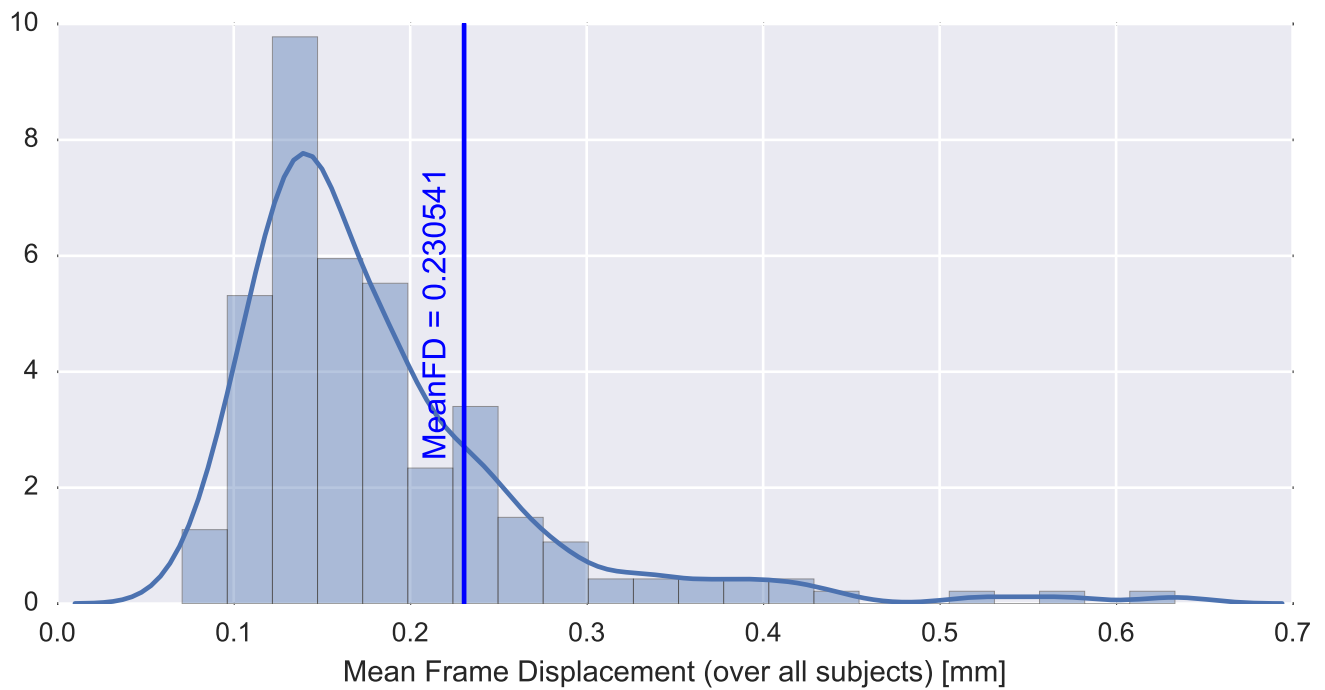

Mean EPI

Brain mask

tSNR

motion

fieldmap correction

coregistration