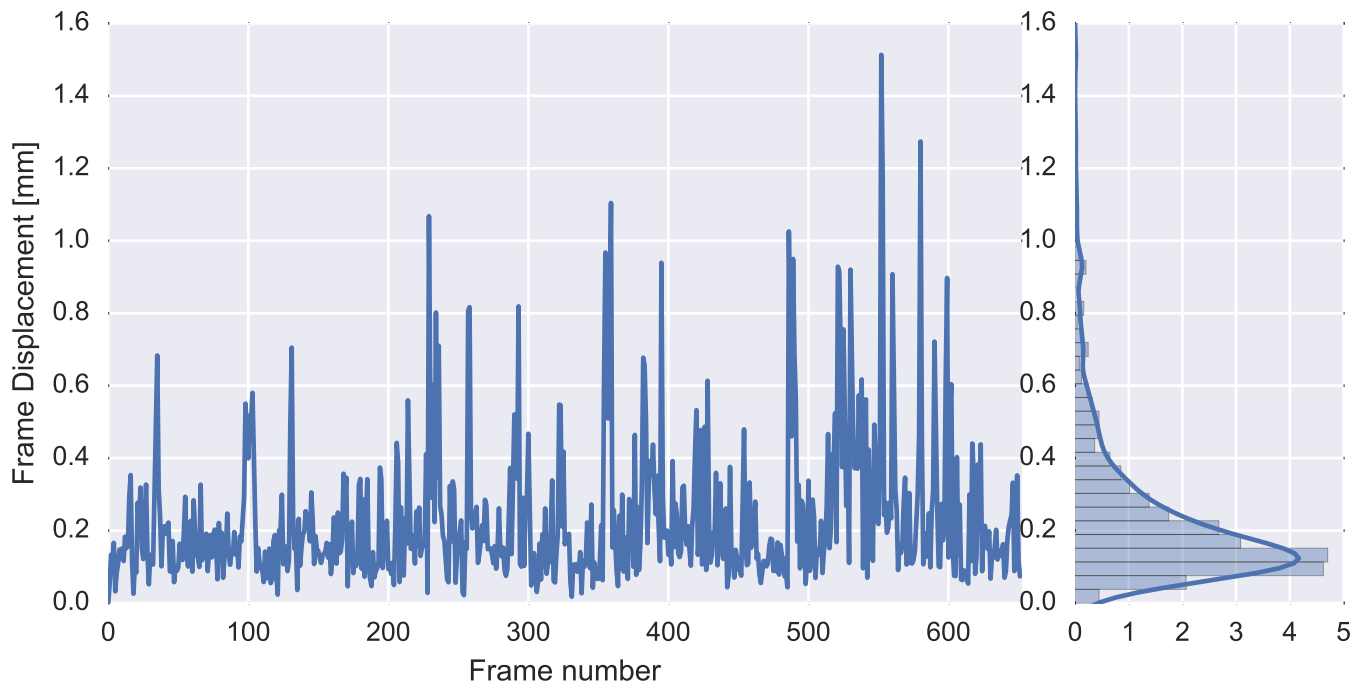

Mean EPI

Brain mask

tSNR

motion

fieldmap correction

coregistration