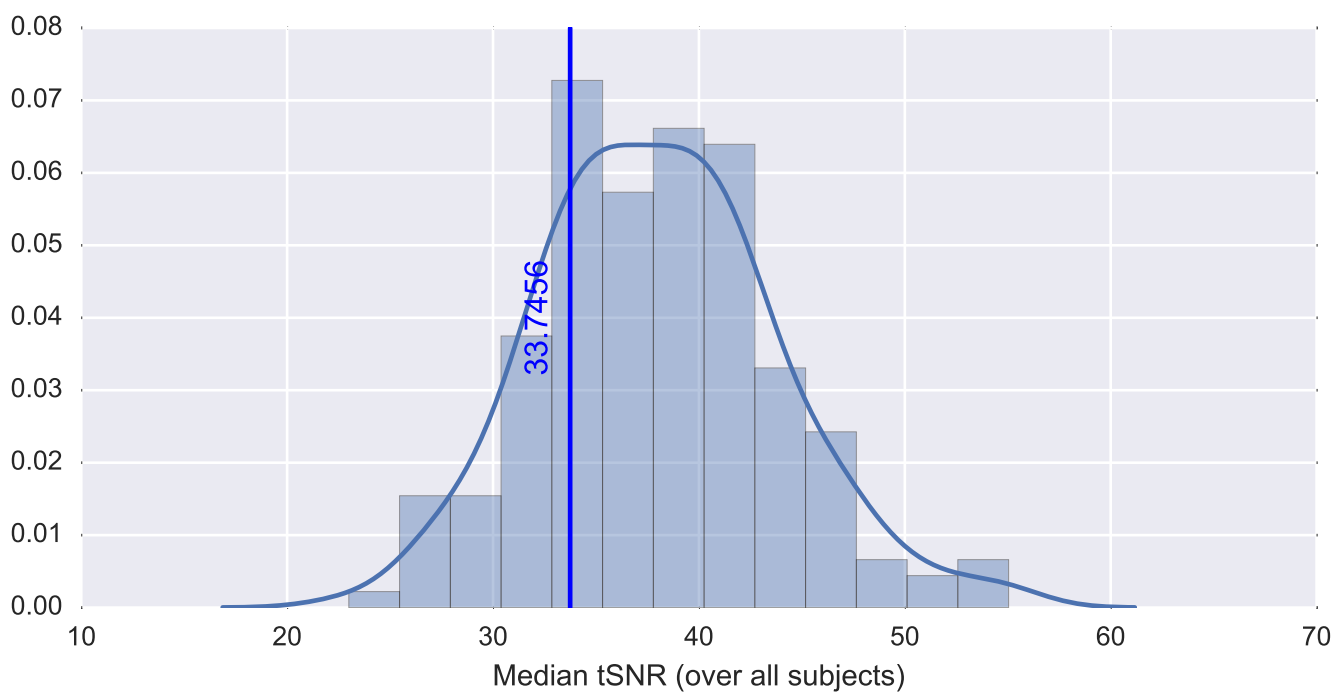

Mean EPI

Brain mask

tSNR

motion

fieldmap correction

coregistration