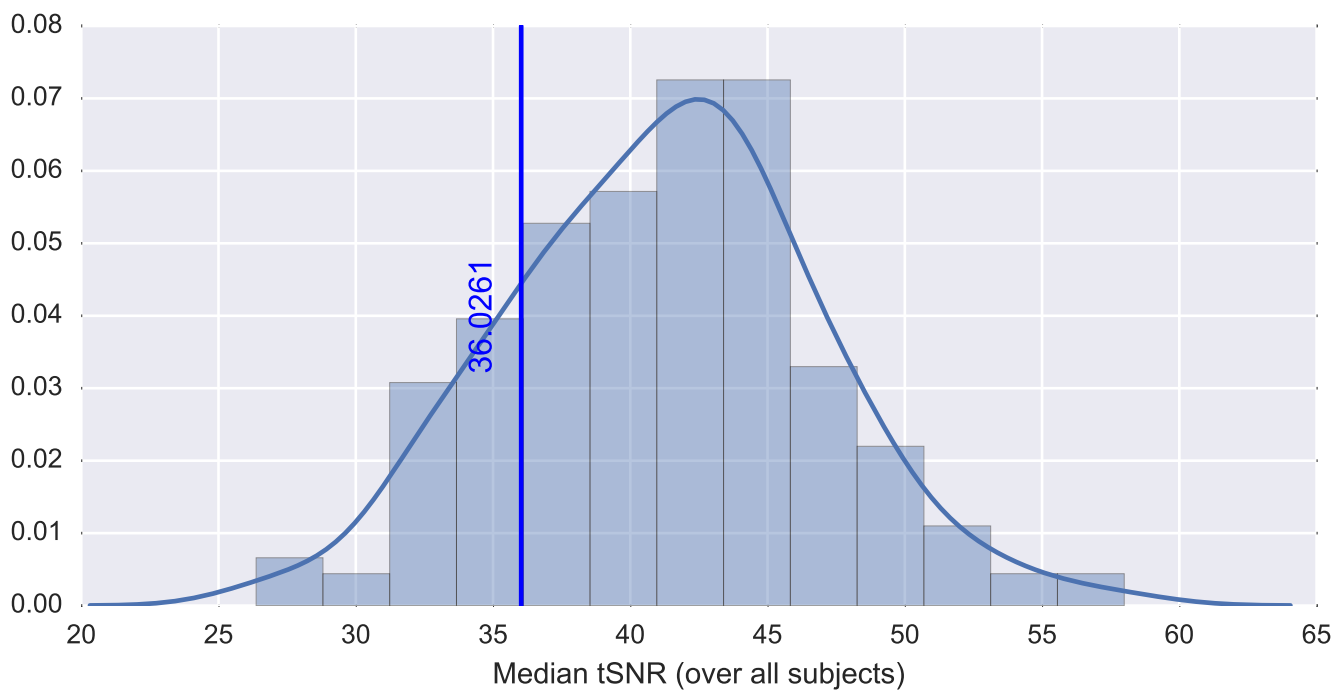

Mean EPI

Brain mask

tSNR

motion

fieldmap correction

coregistration