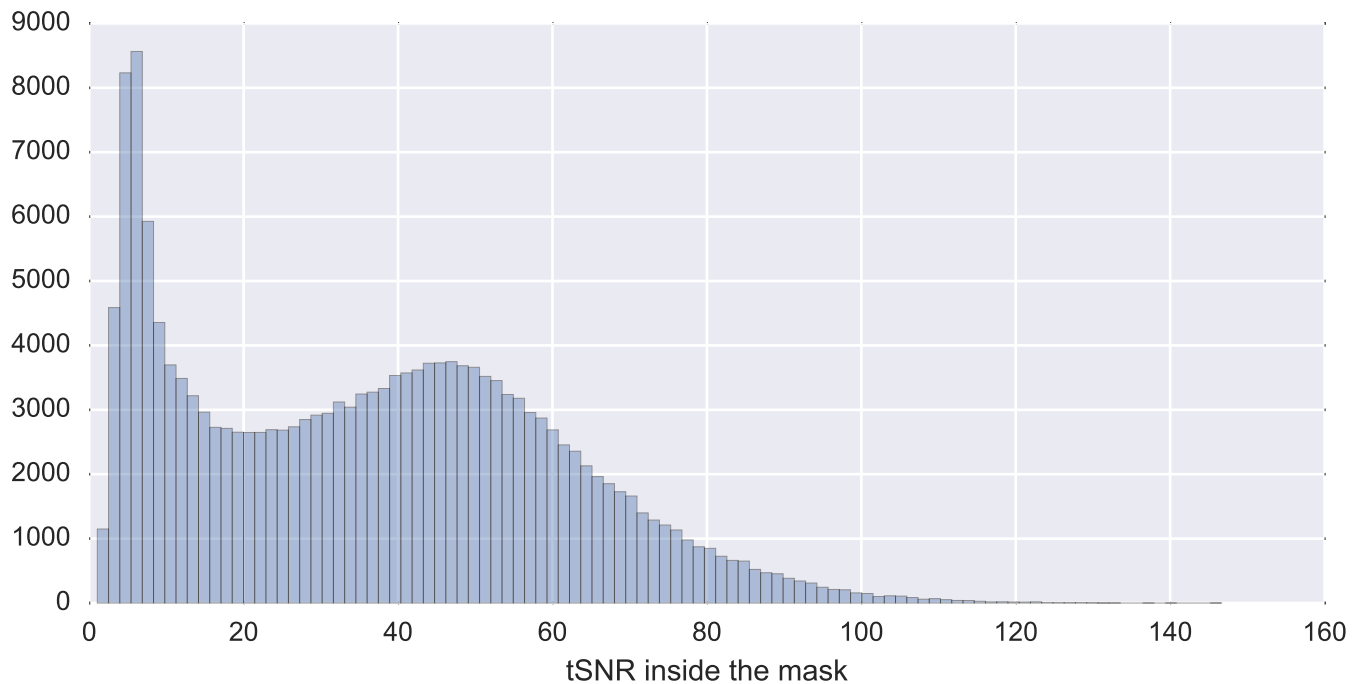

Mean EPI

Brain mask

tSNR

motion

fieldmap correction

coregistration