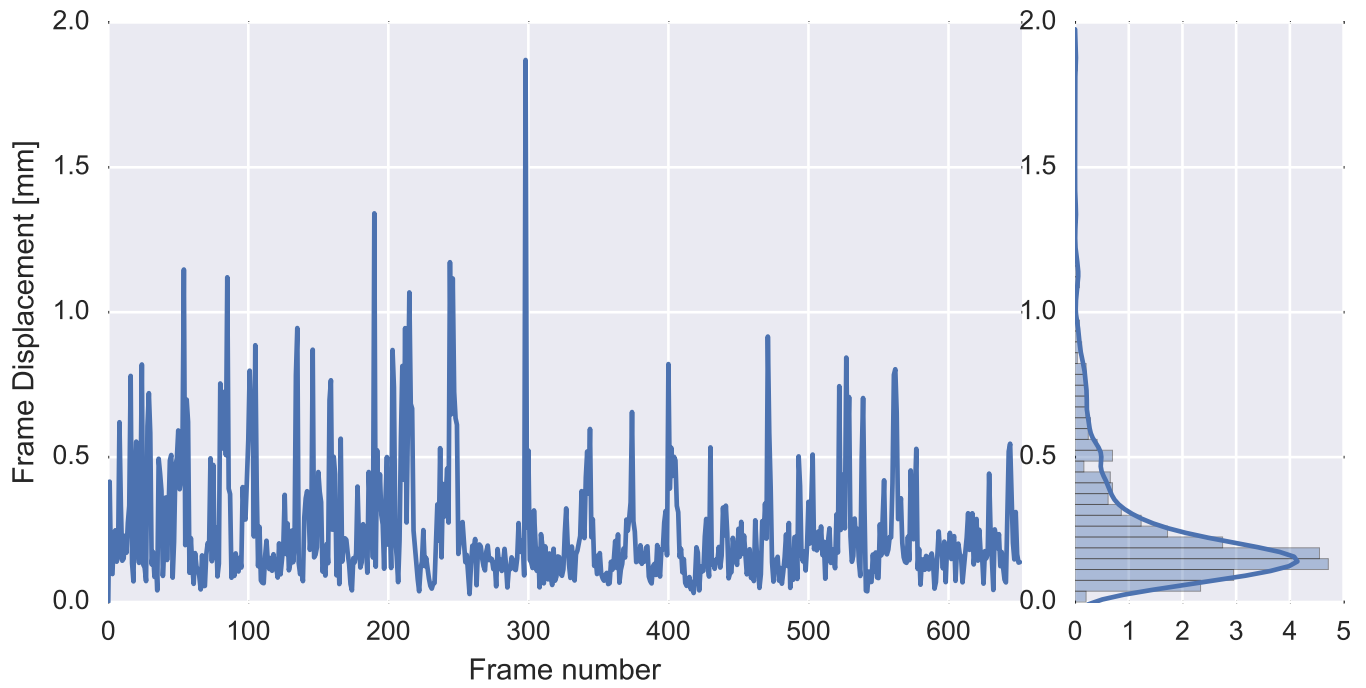

Mean EPI

Brain mask

tSNR

motion

fieldmap correction

coregistration