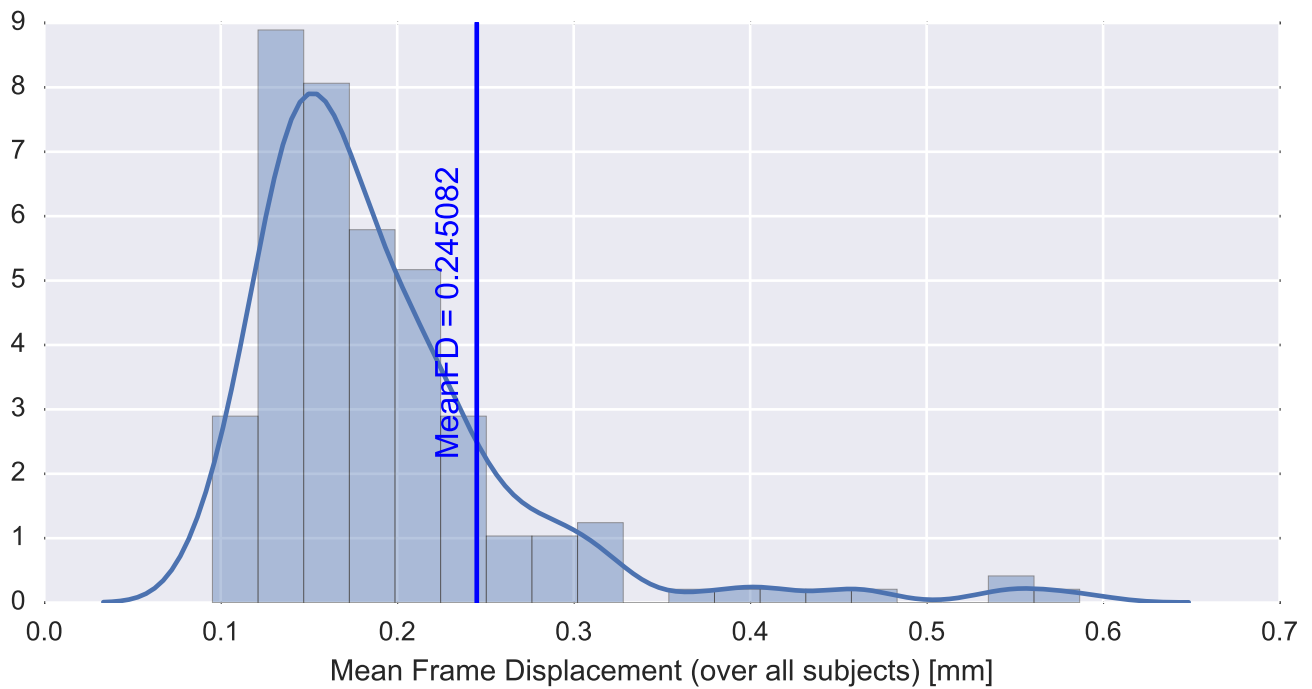

Mean EPI

Brain mask

tSNR

motion

fieldmap correction

coregistration