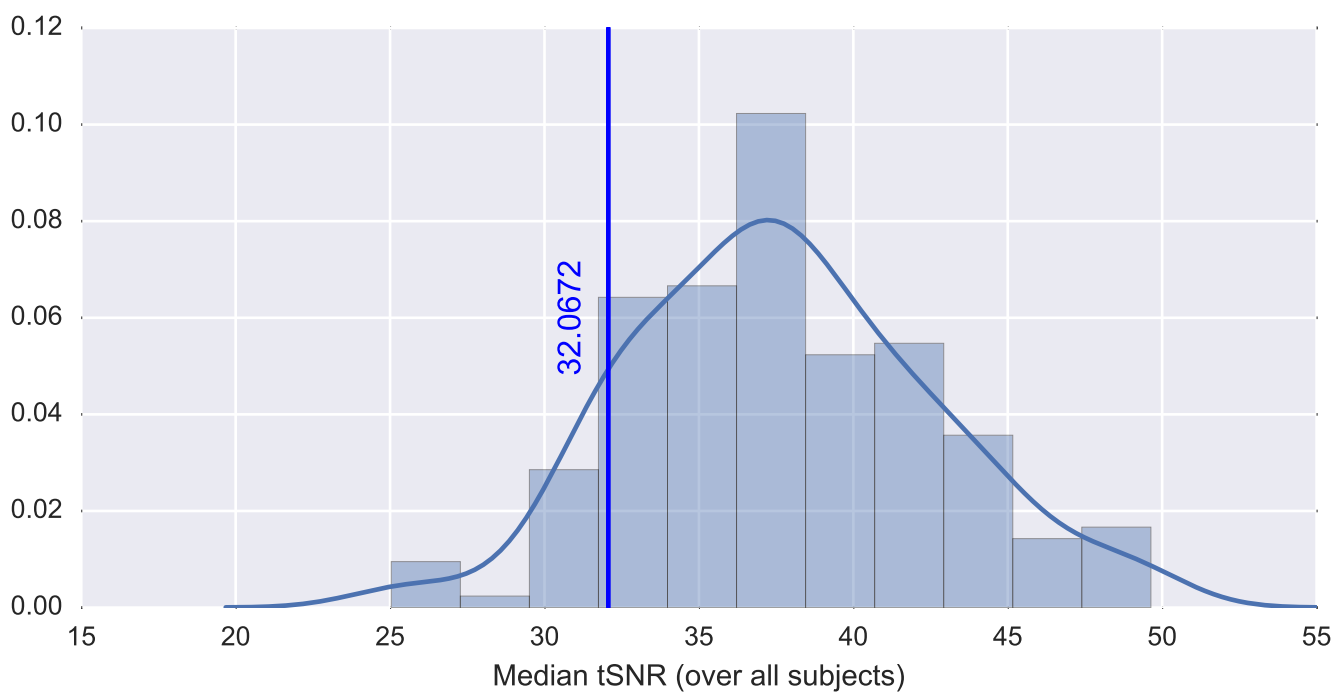

Mean EPI

Brain mask

tSNR

motion

fieldmap correction

coregistration