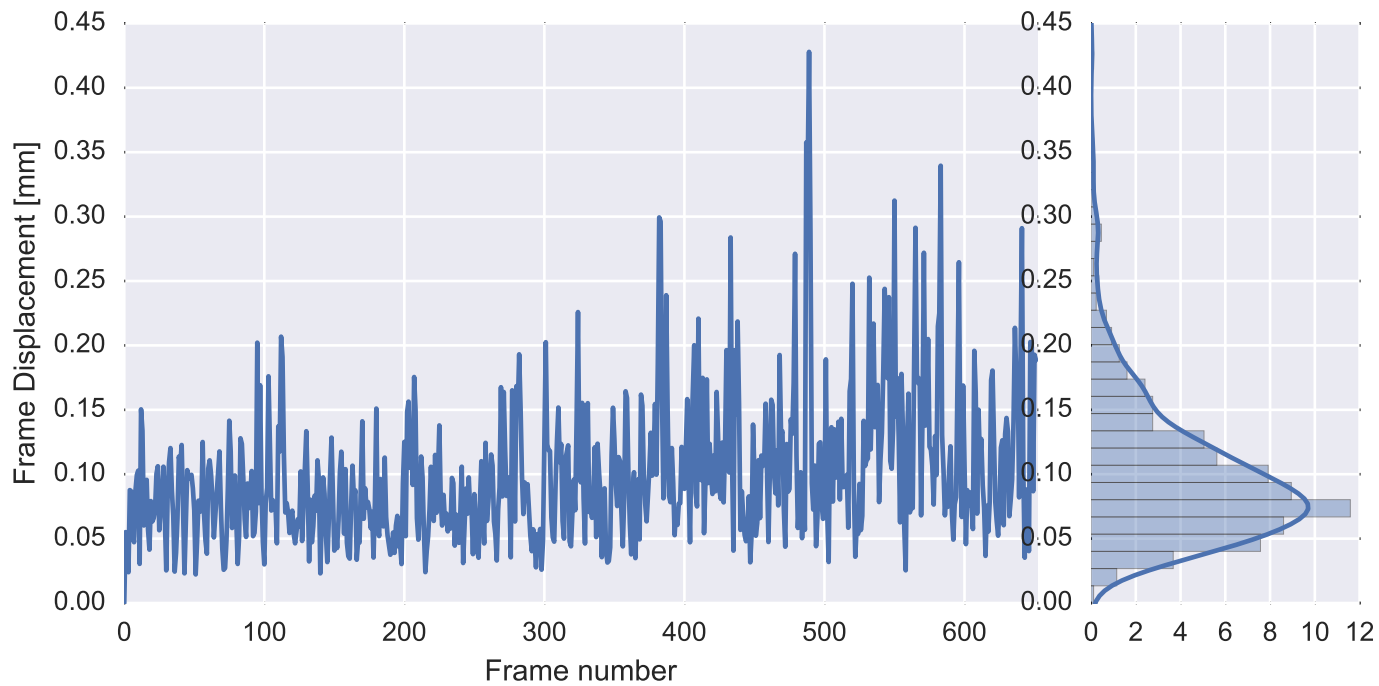

Mean EPI

Brain mask

tSNR

motion

fieldmap correction

coregistration