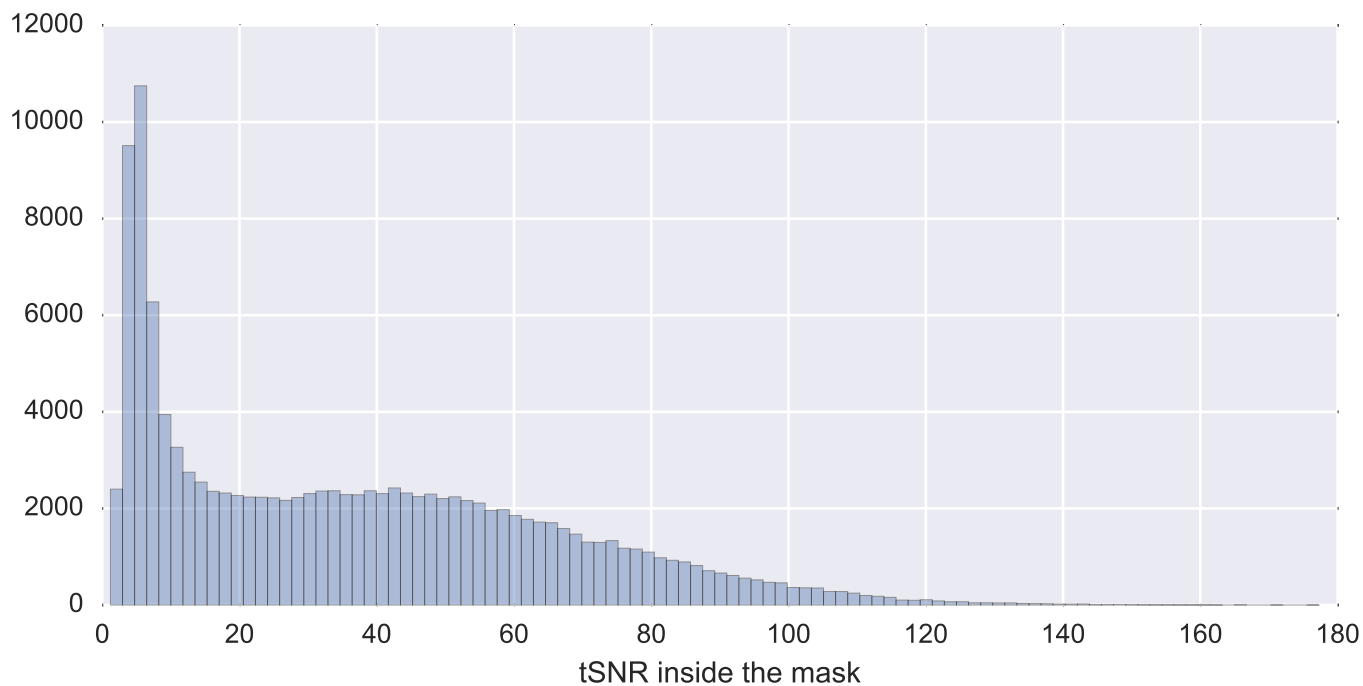

Mean EPI

Brain mask

tSNR

motion

fieldmap correction

coregistration