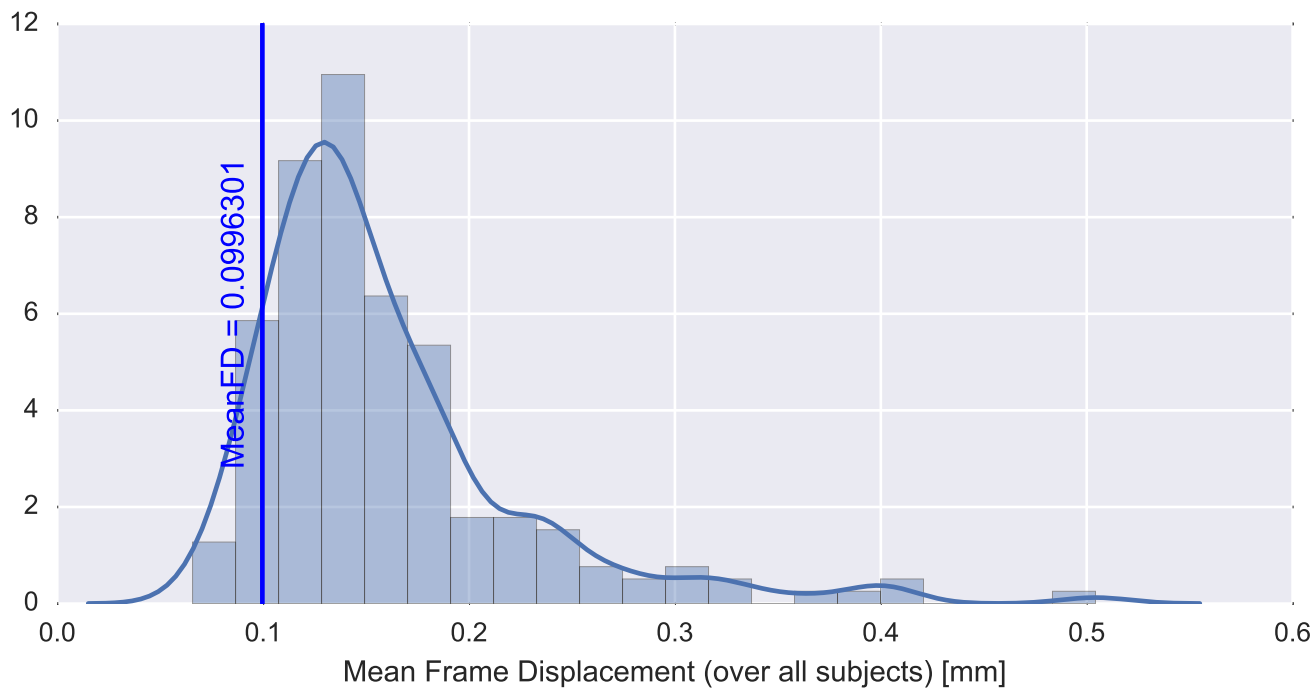

Mean EPI

Brain mask

tSNR

motion

fieldmap correction

coregistration