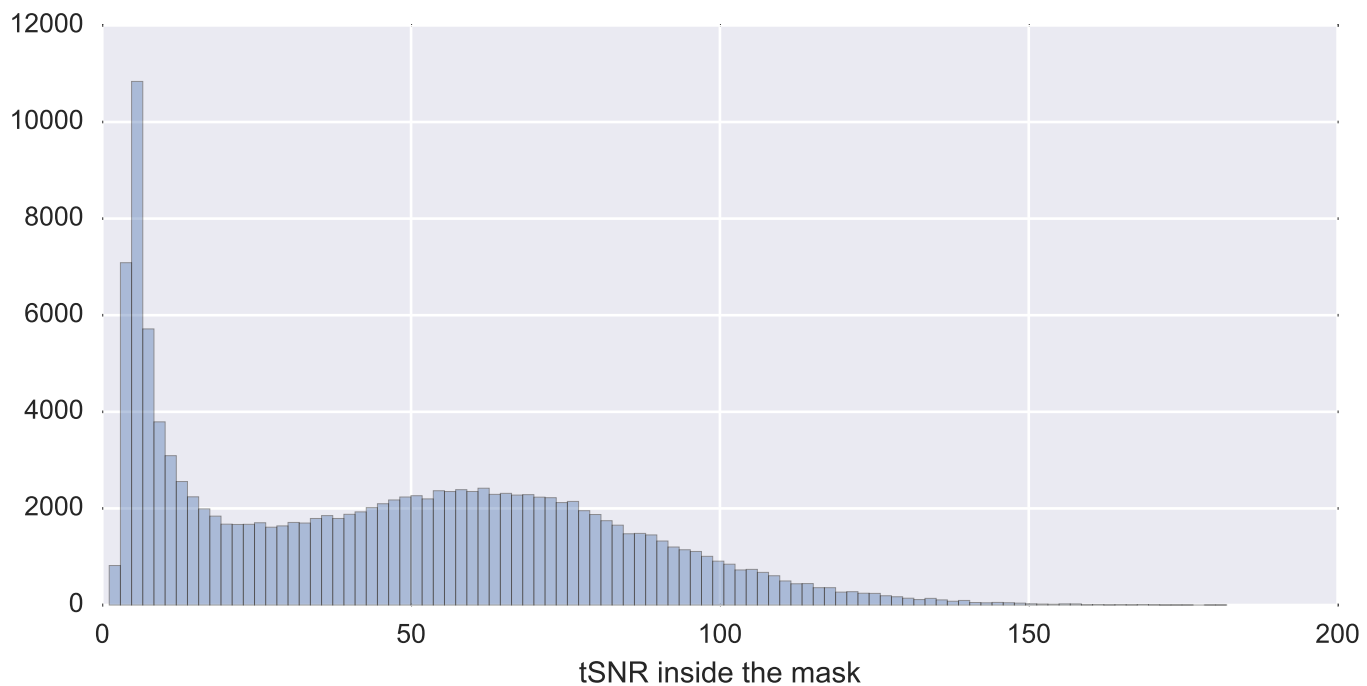

Mean EPI

Brain mask

tSNR

motion

fieldmap correction

coregistration