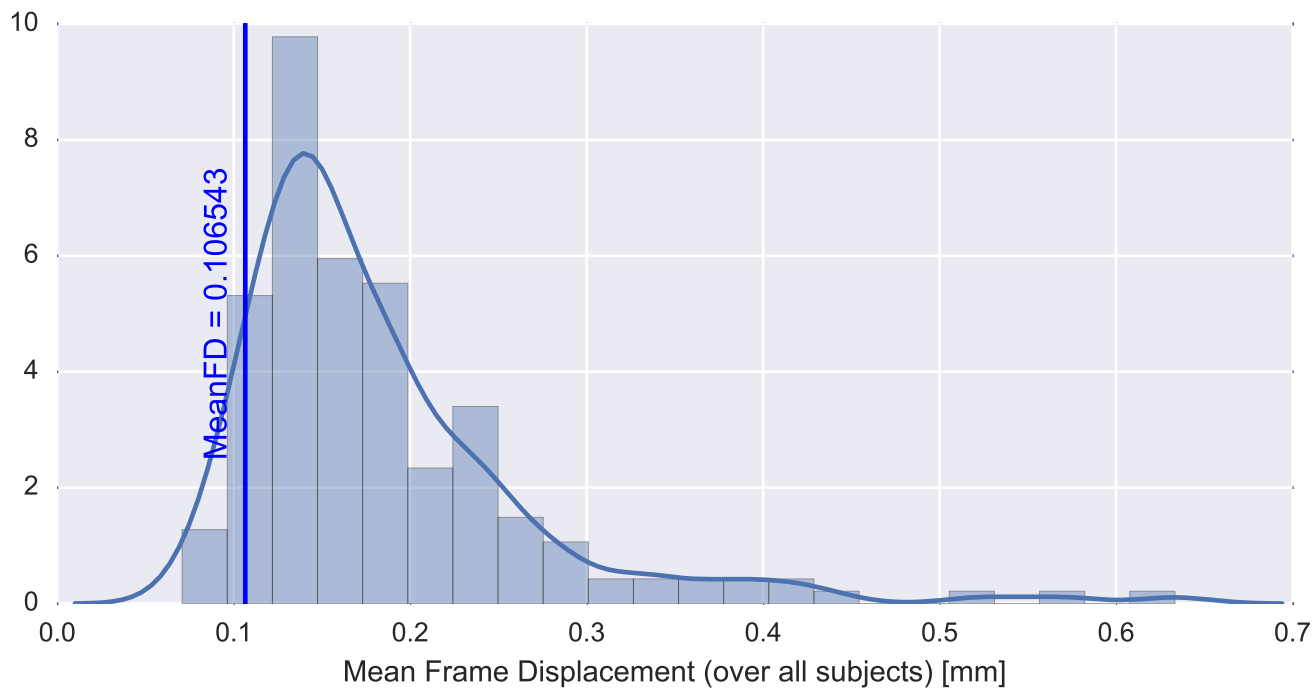

Mean EPI

Brain mask

tSNR

motion

fieldmap correction

coregistration