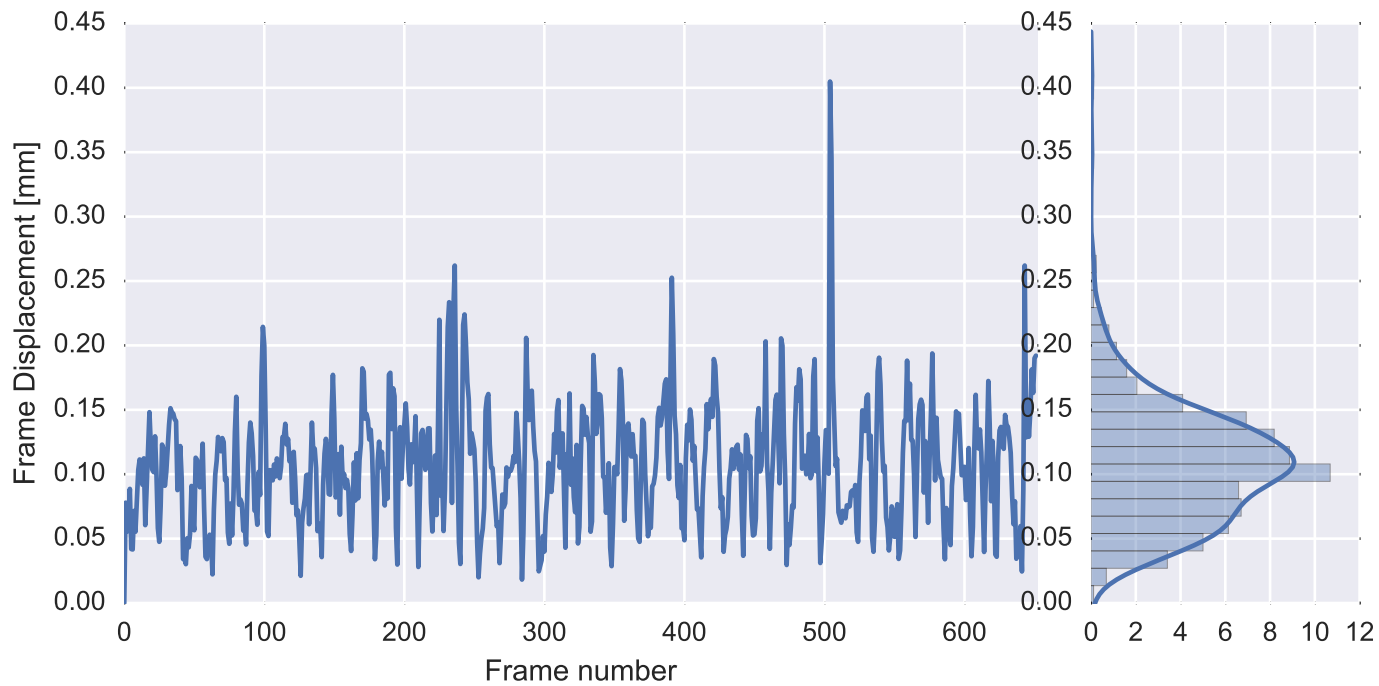

Mean EPI

Brain mask

tSNR

motion

fieldmap correction

coregistration