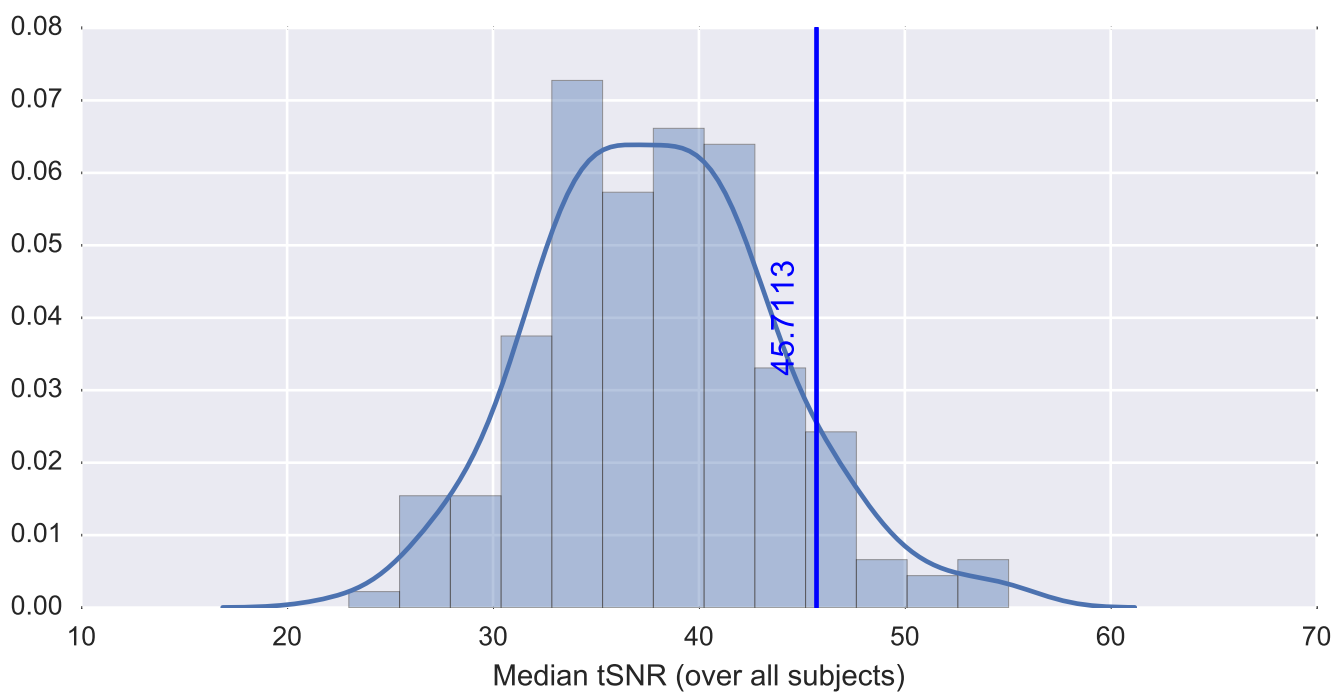

Mean EPI

Brain mask

tSNR

motion

fieldmap correction

coregistration