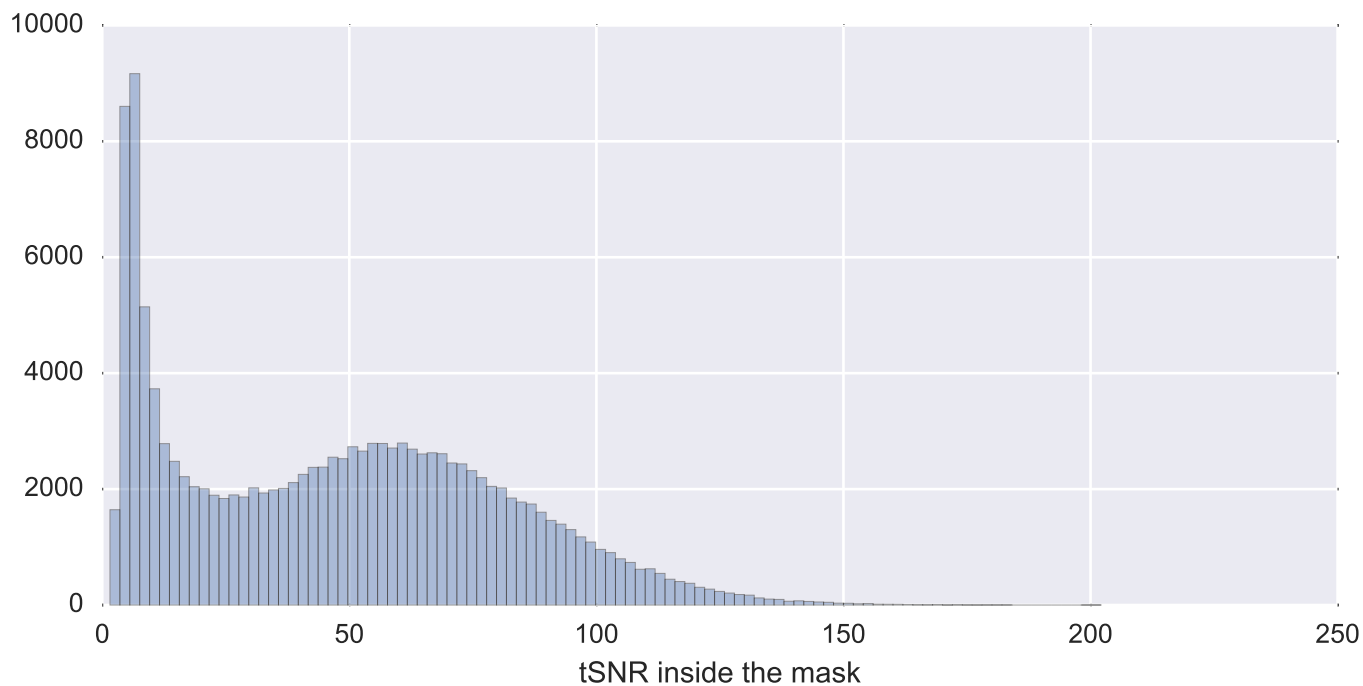

Mean EPI

Brain mask

tSNR

motion

fieldmap correction

coregistration