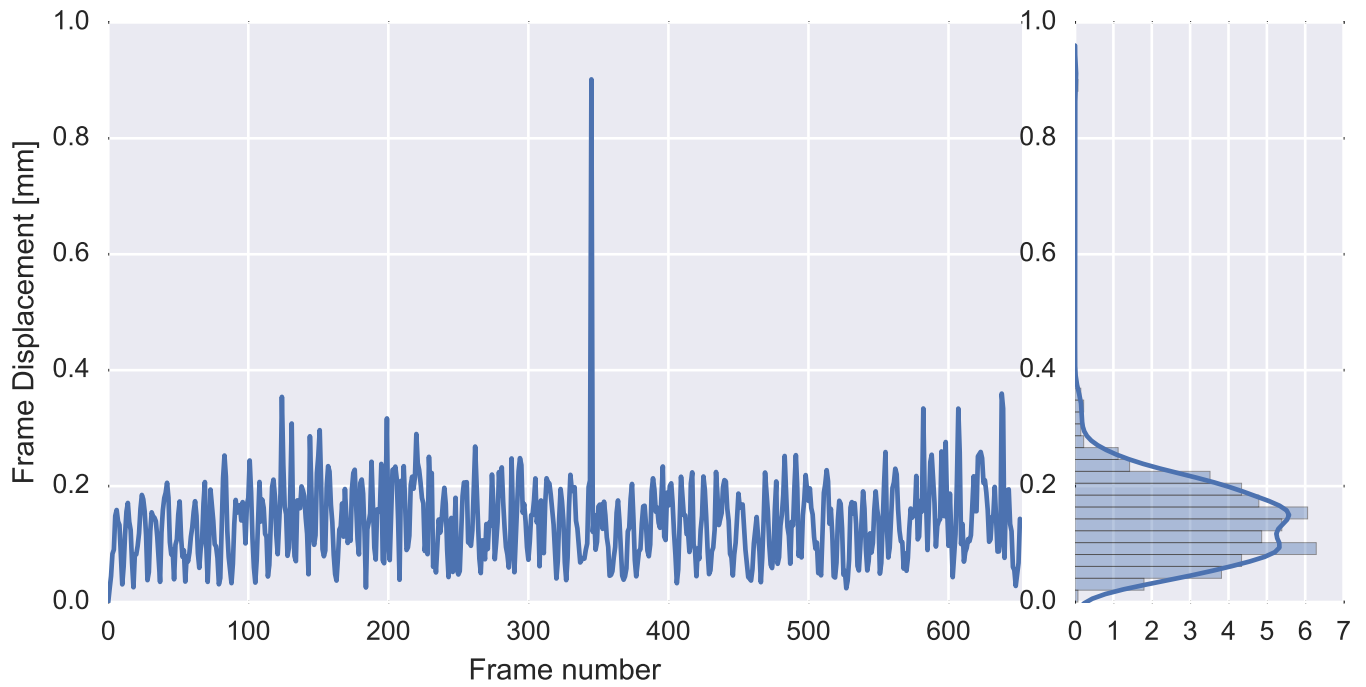

Mean EPI

Brain mask

tSNR

motion

fieldmap correction

coregistration