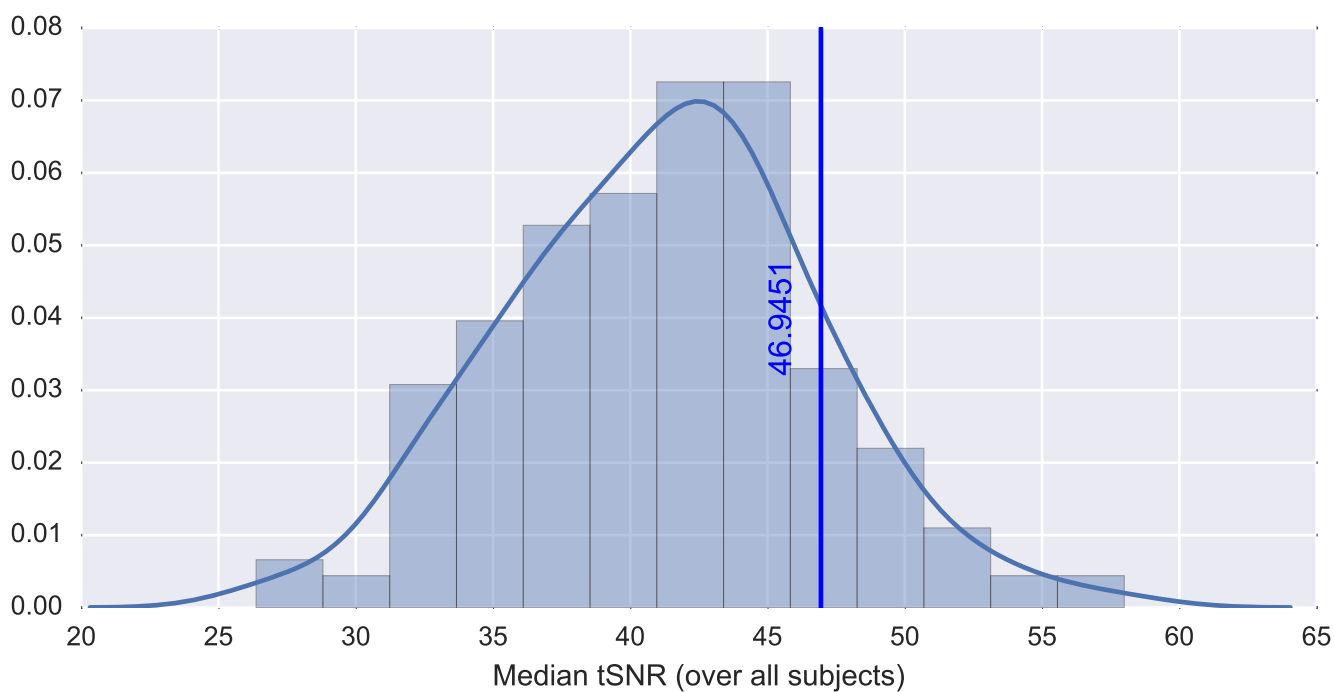

Mean EPI

Brain mask

tSNR

motion

fieldmap correction

coregistration