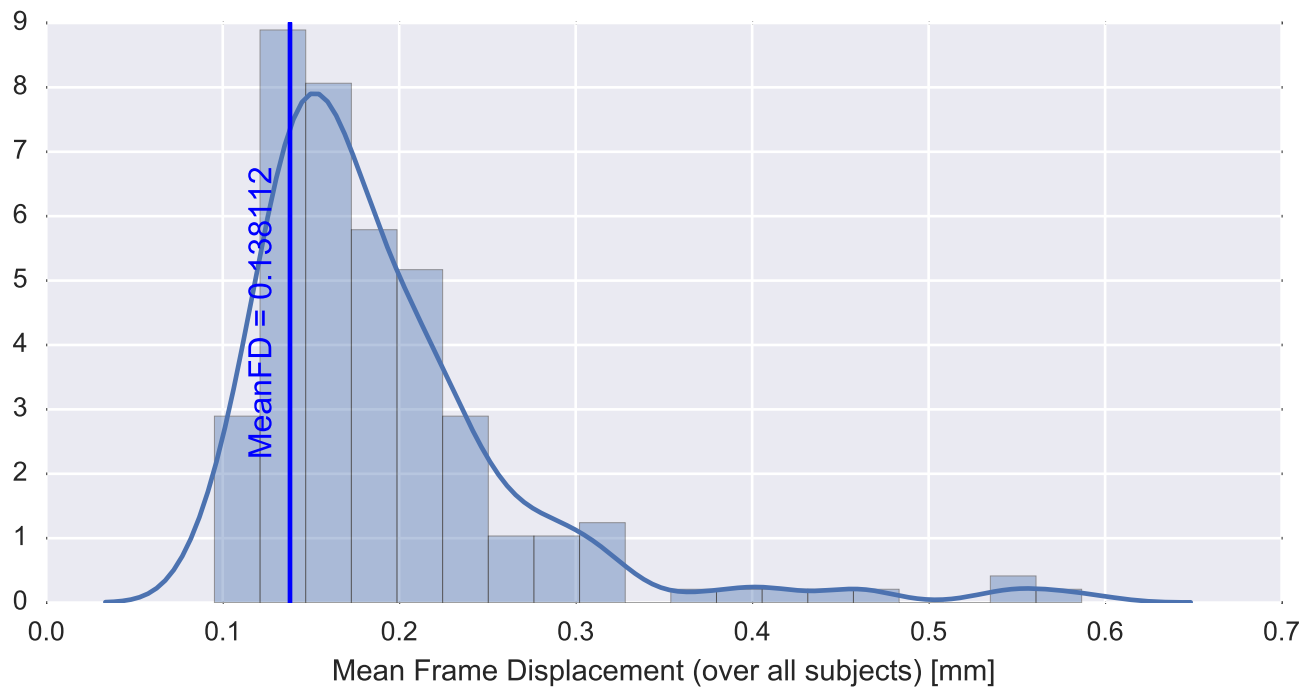

Mean EPI

Brain mask

tSNR

motion

fieldmap correction

coregistration