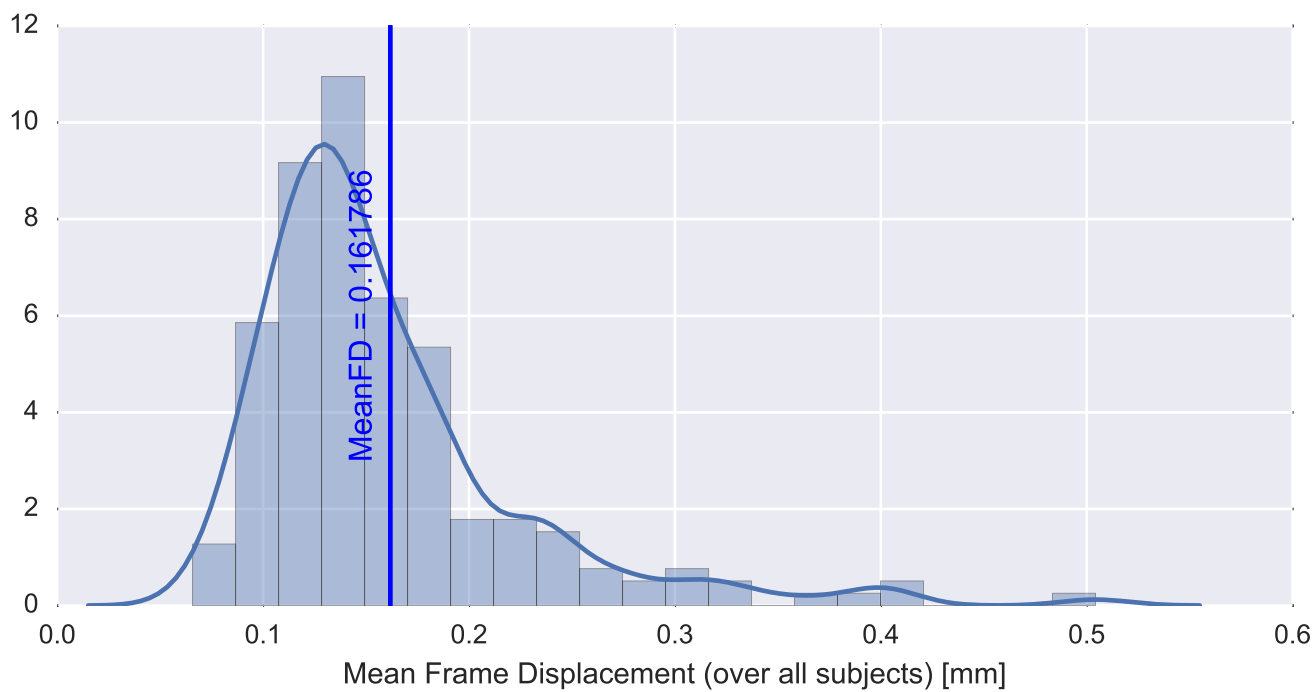

Brain mask

tSNR

motion

fieldmap correction

coregistration