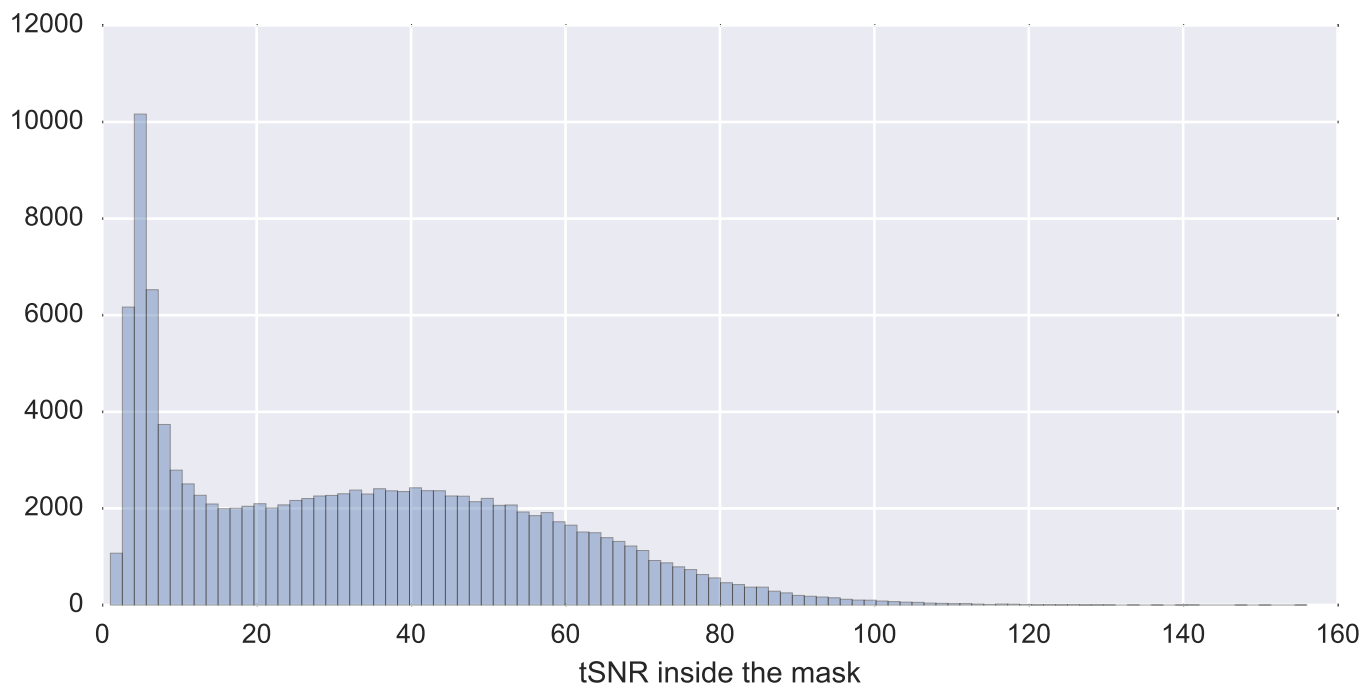

Brain mask

tSNR

motion

fieldmap correction

coregistration