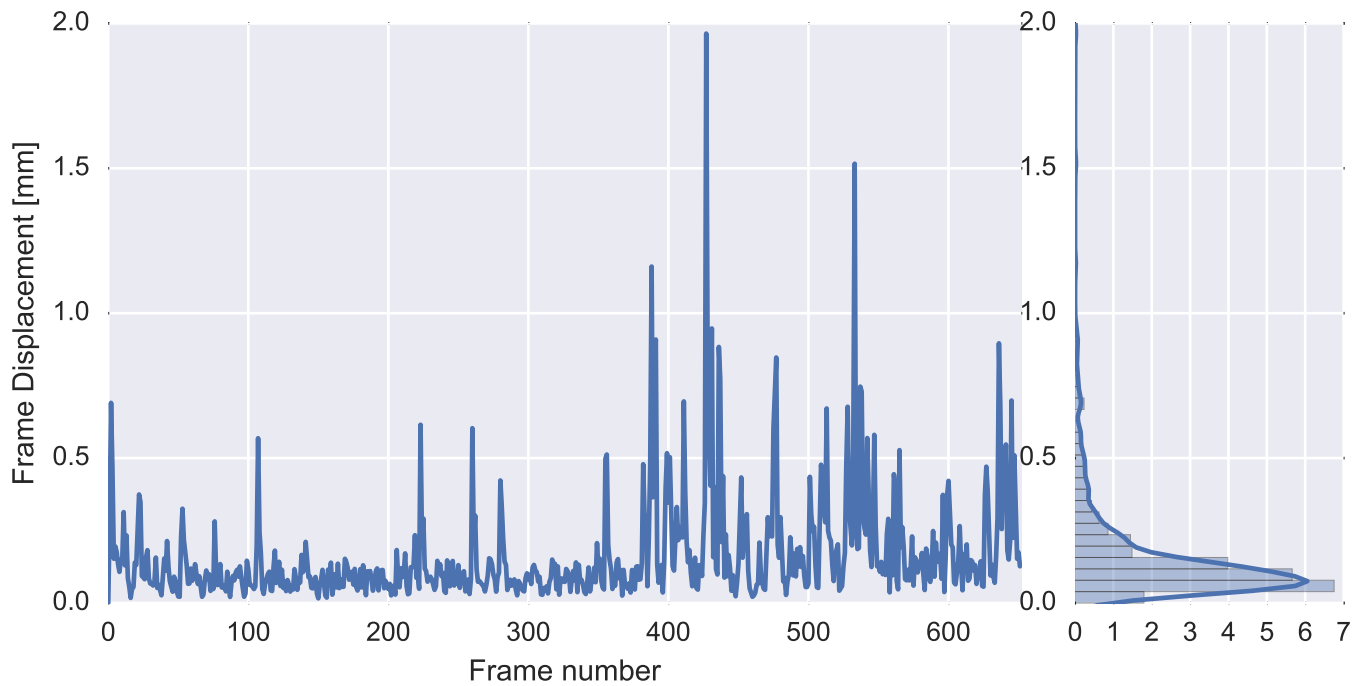

Brain mask

tSNR

motion

fieldmap correction

coregistration