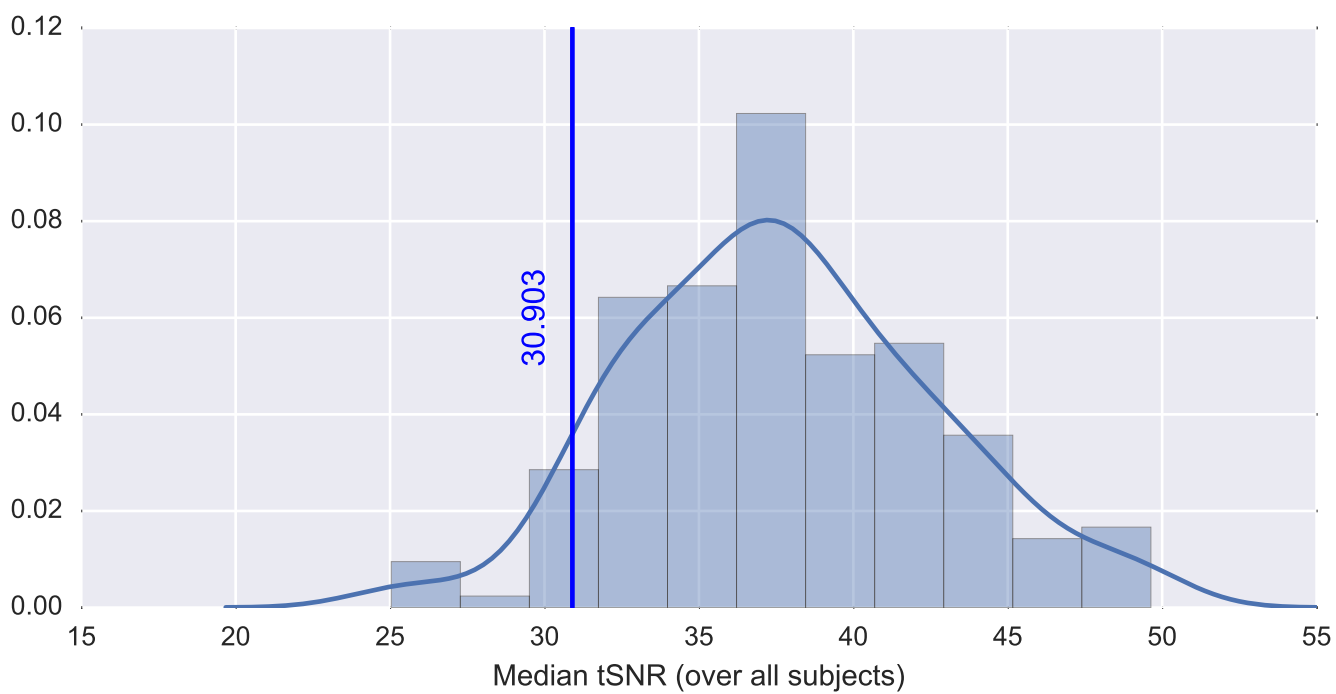

Brain mask

tSNR

motion

fieldmap correction

coregistration