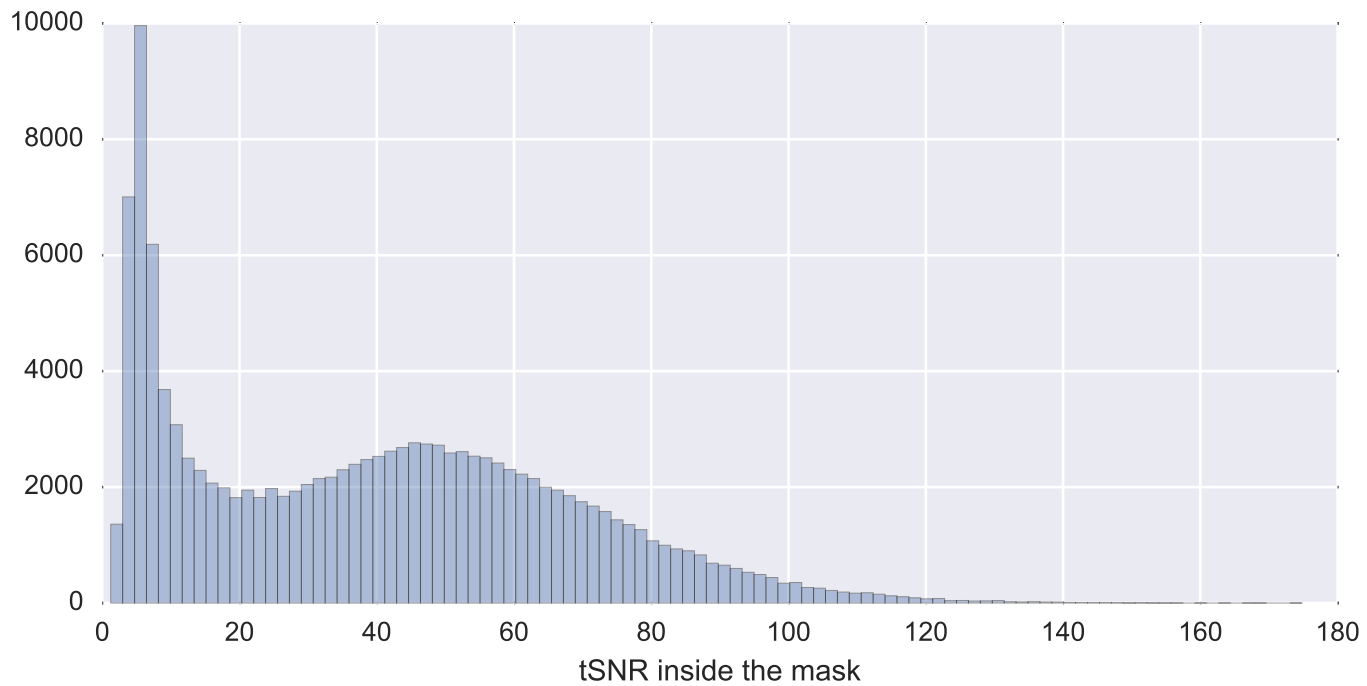

Mean EPI

Brain mask

tSNR

motion

fieldmap correction

coregistration