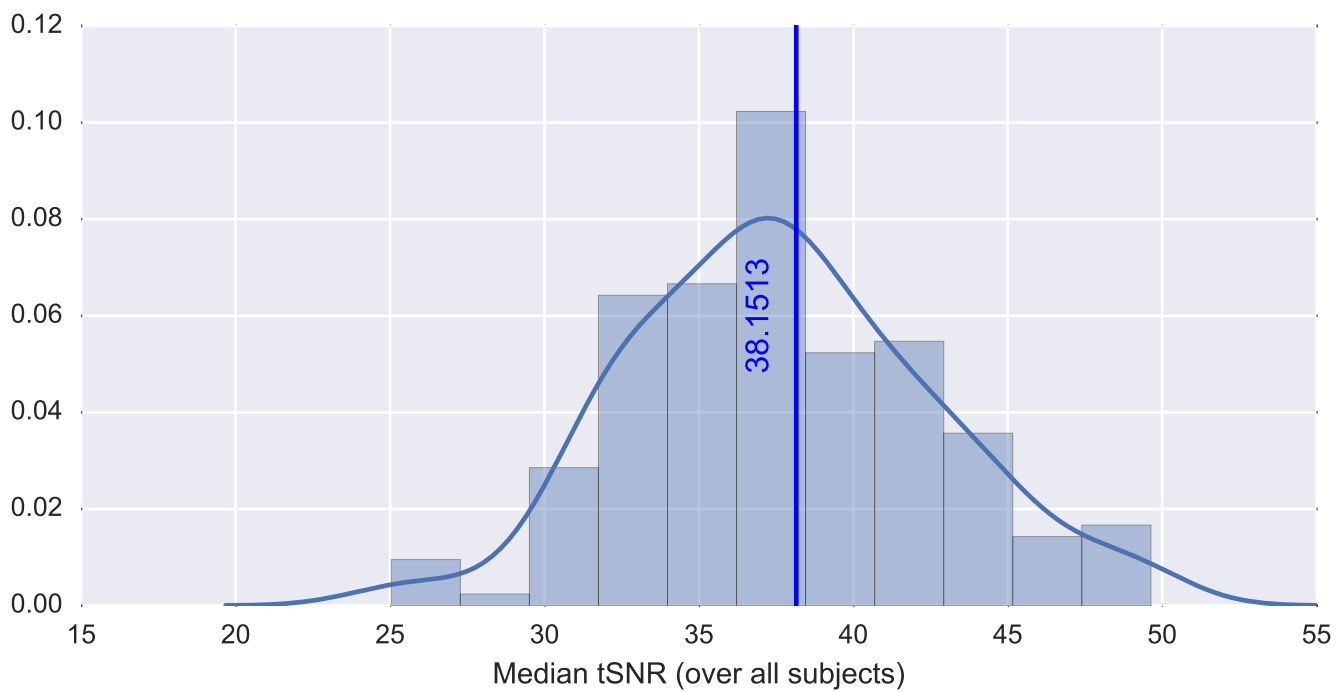

Mean EPI

Brain mask

tSNR

motion

fieldmap correction

coregistration