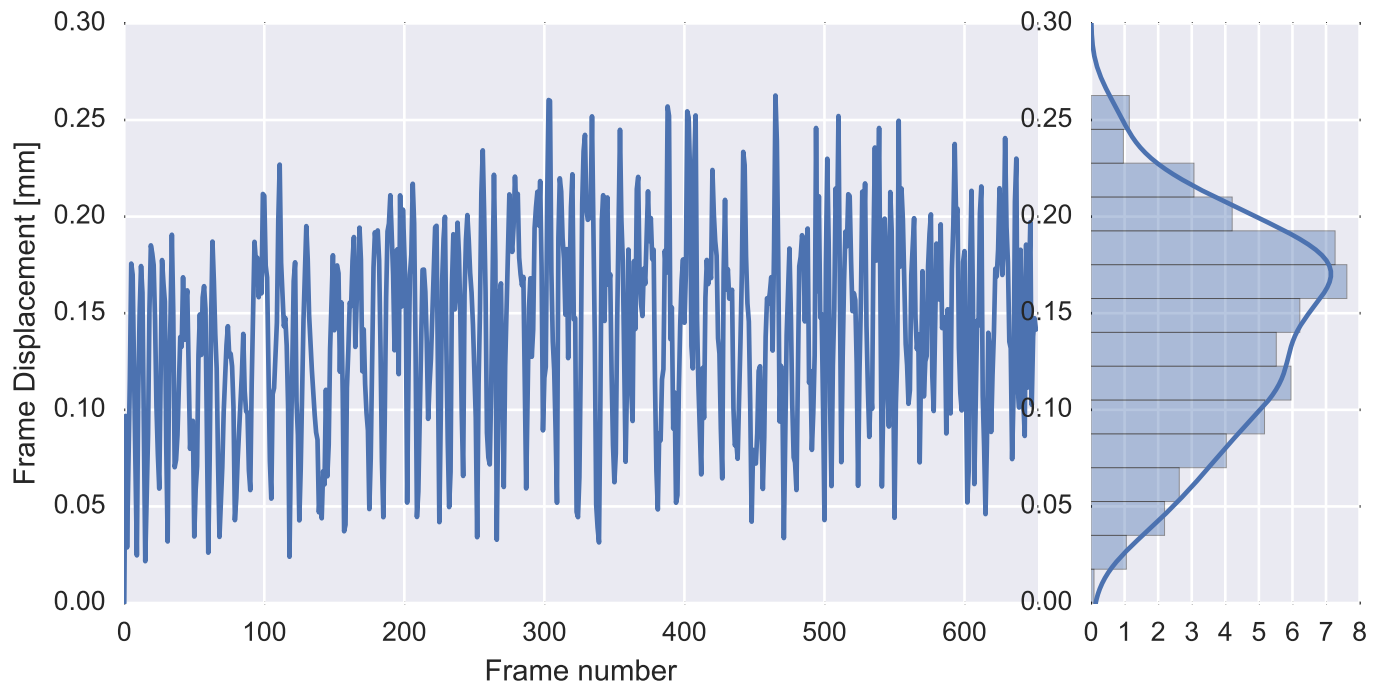

Mean EPI

Brain mask

tSNR

motion

fieldmap correction

coregistration