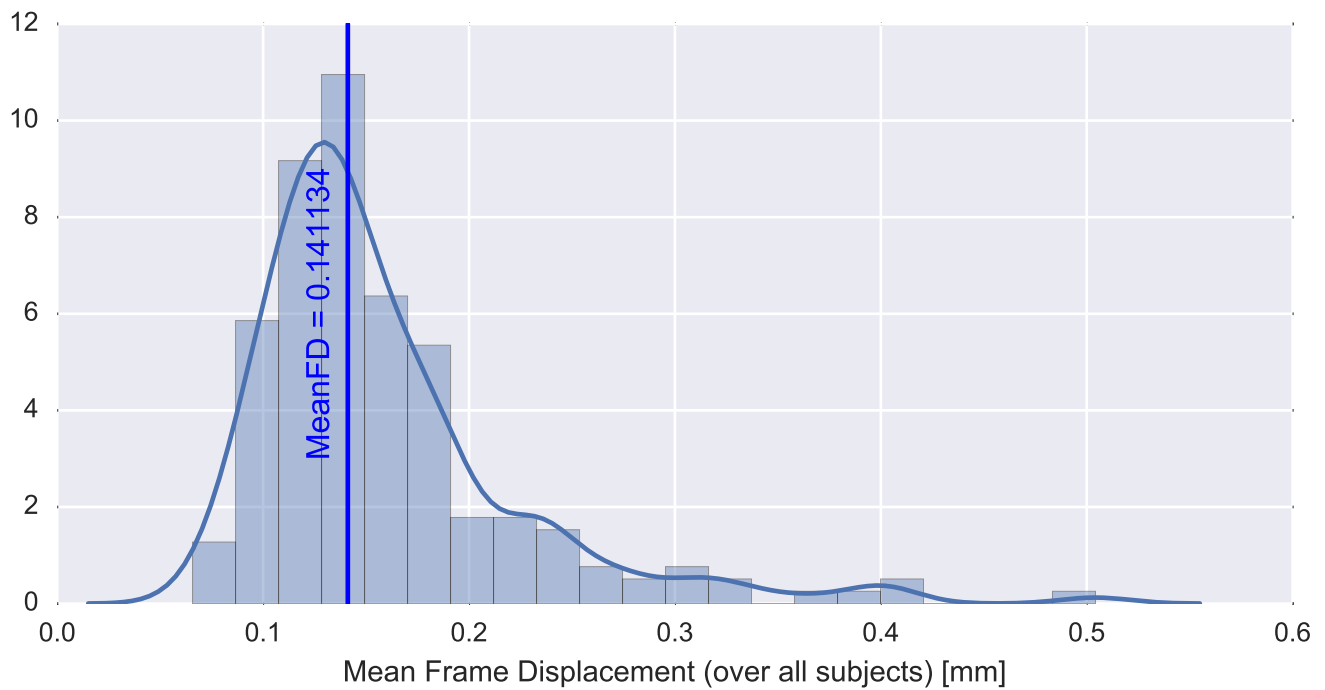

Mean EPI

Brain mask

tSNR

motion

fieldmap correction

coregistration