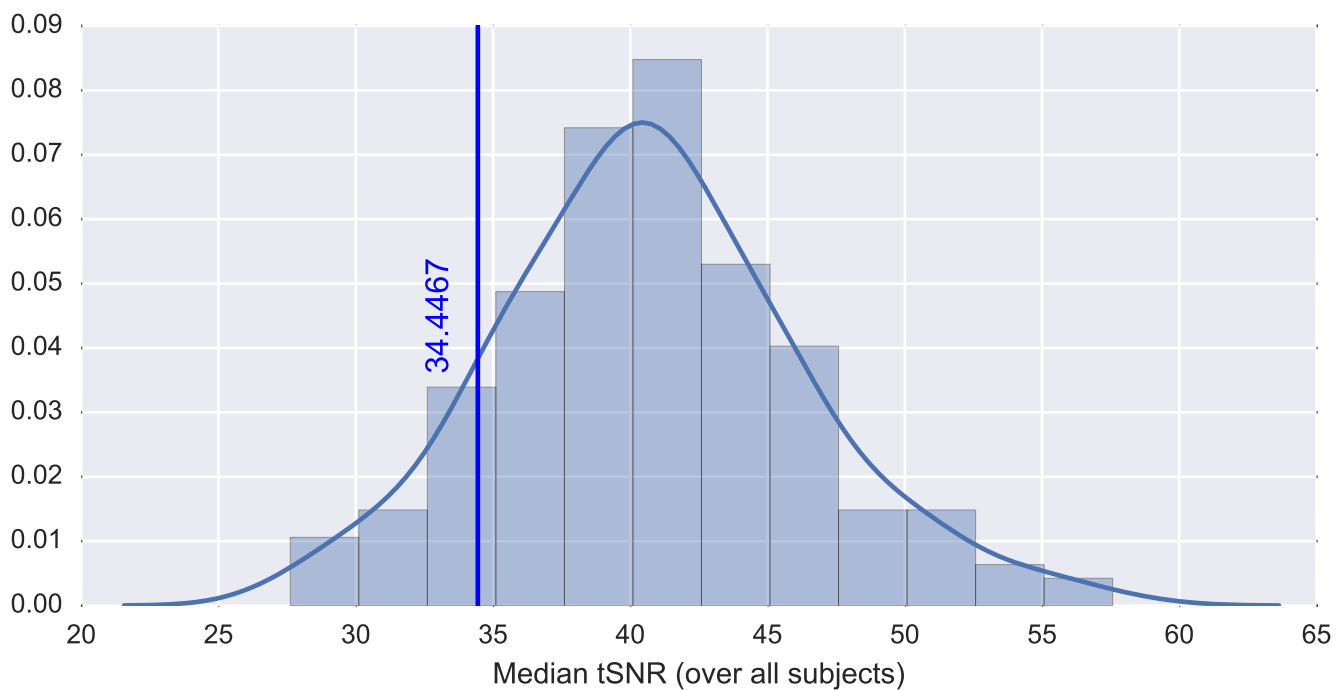

Mean EPI

Brain mask

tSNR

motion

fieldmap correction

coregistration