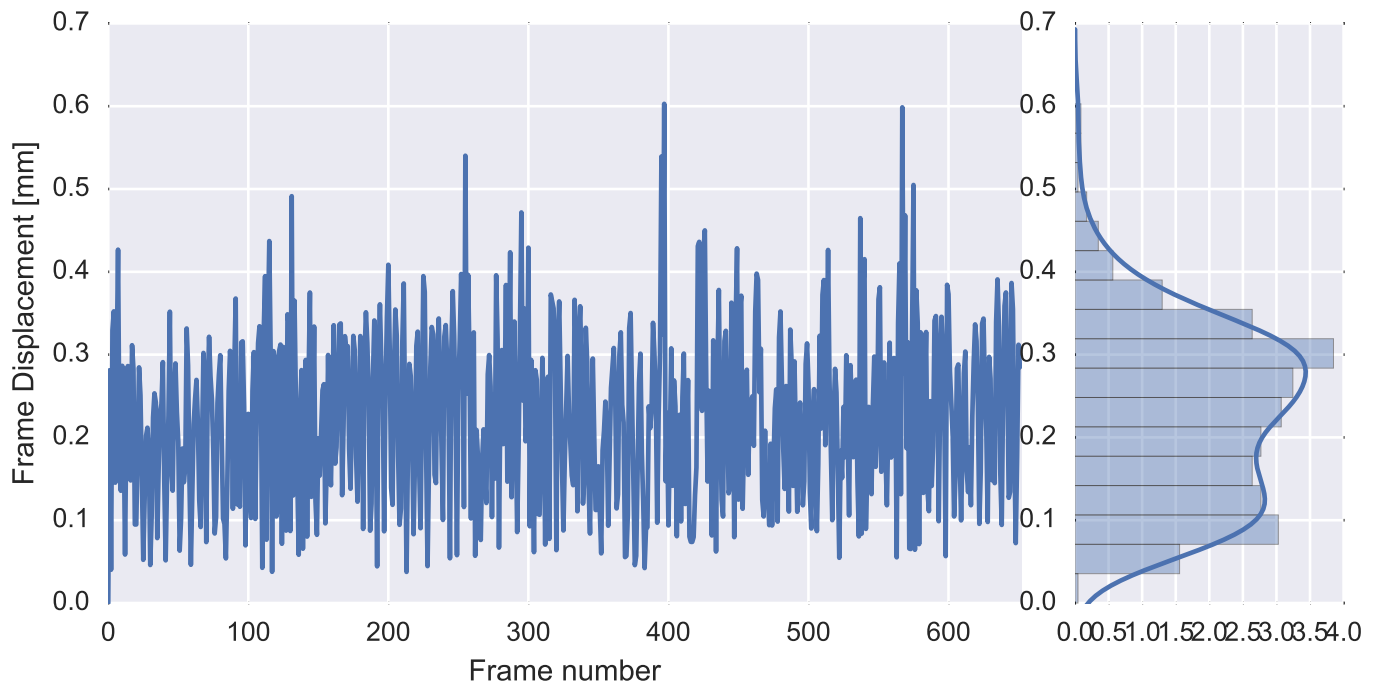

Mean EPI

Brain mask

tSNR

motion

fieldmap correction

coregistration