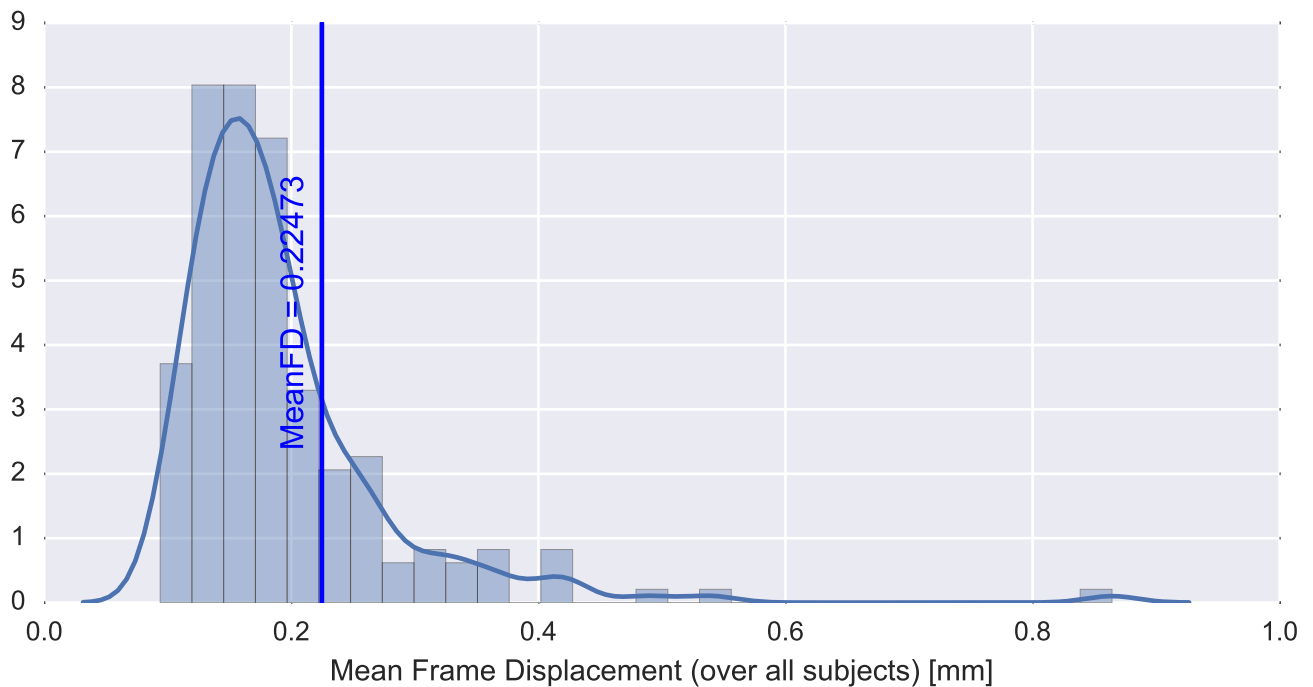

Mean EPI

Brain mask

tSNR

motion

fieldmap correction

coregistration