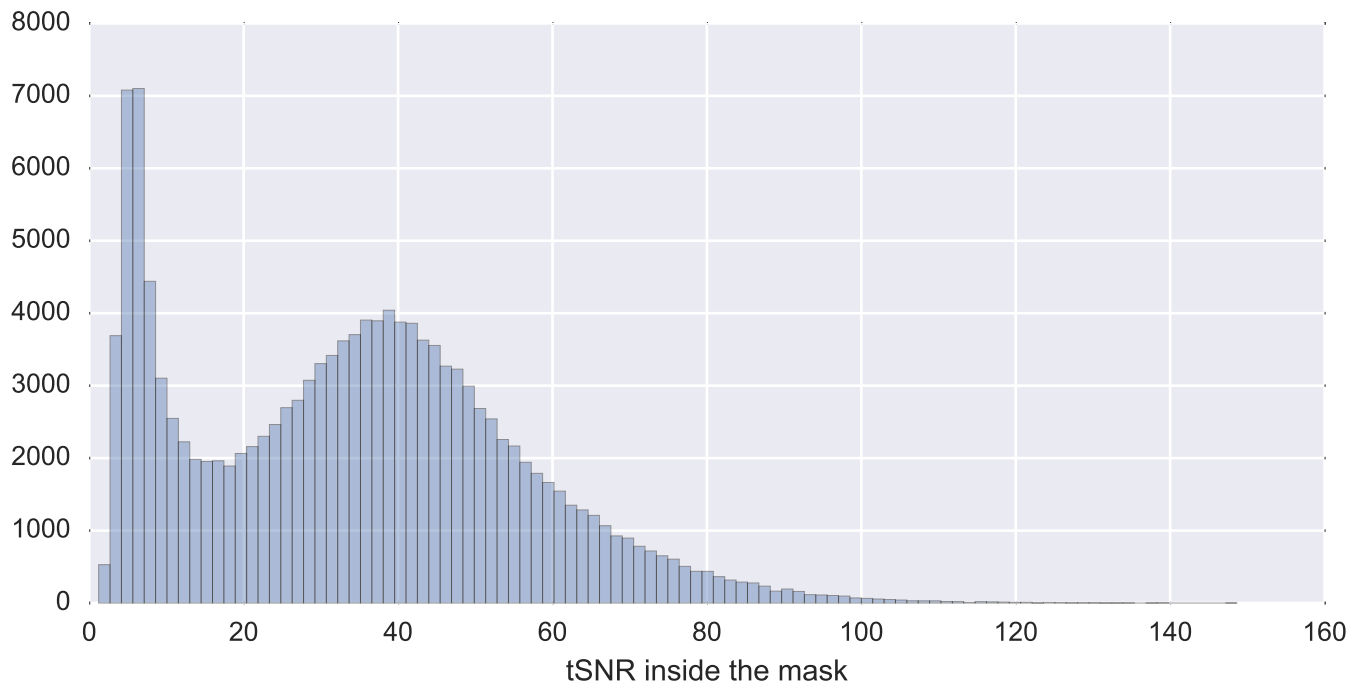

Mean EPI

Brain mask

tSNR

motion

fieldmap correction

coregistration