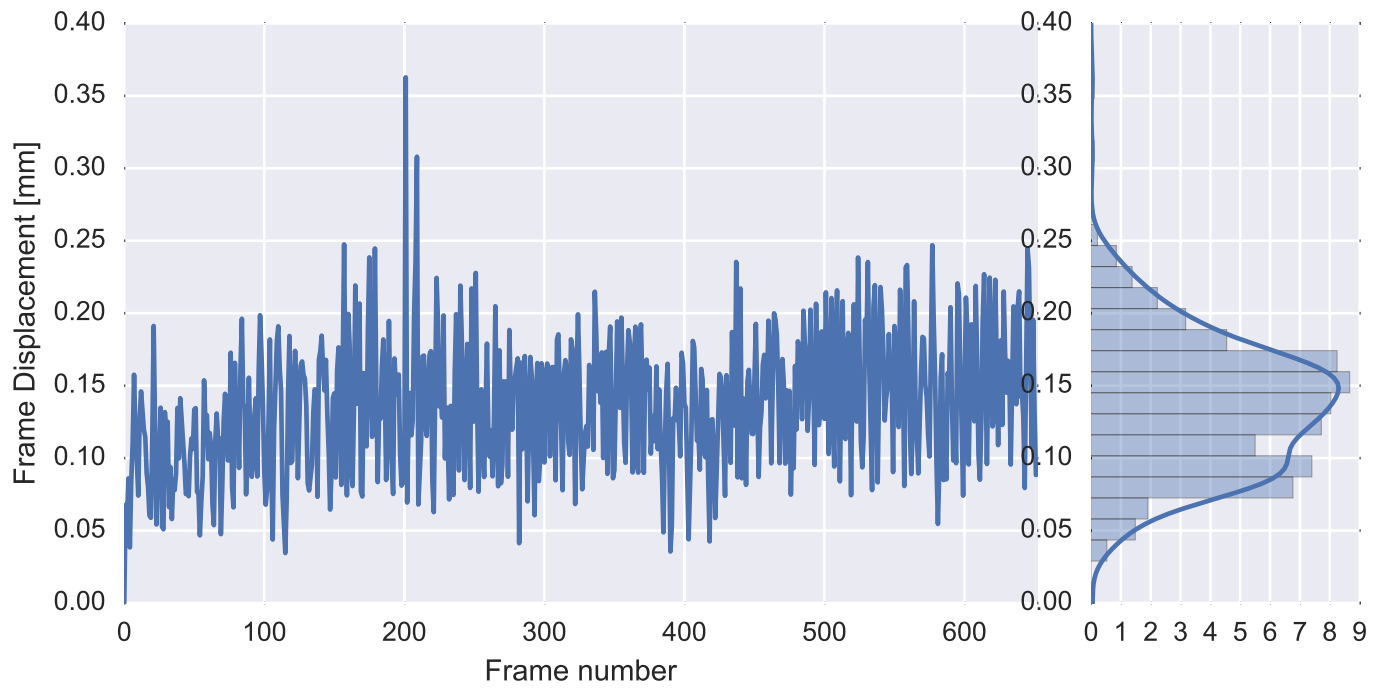

Mean EPI

Brain mask

tSNR

motion

fieldmap correction

coregistration