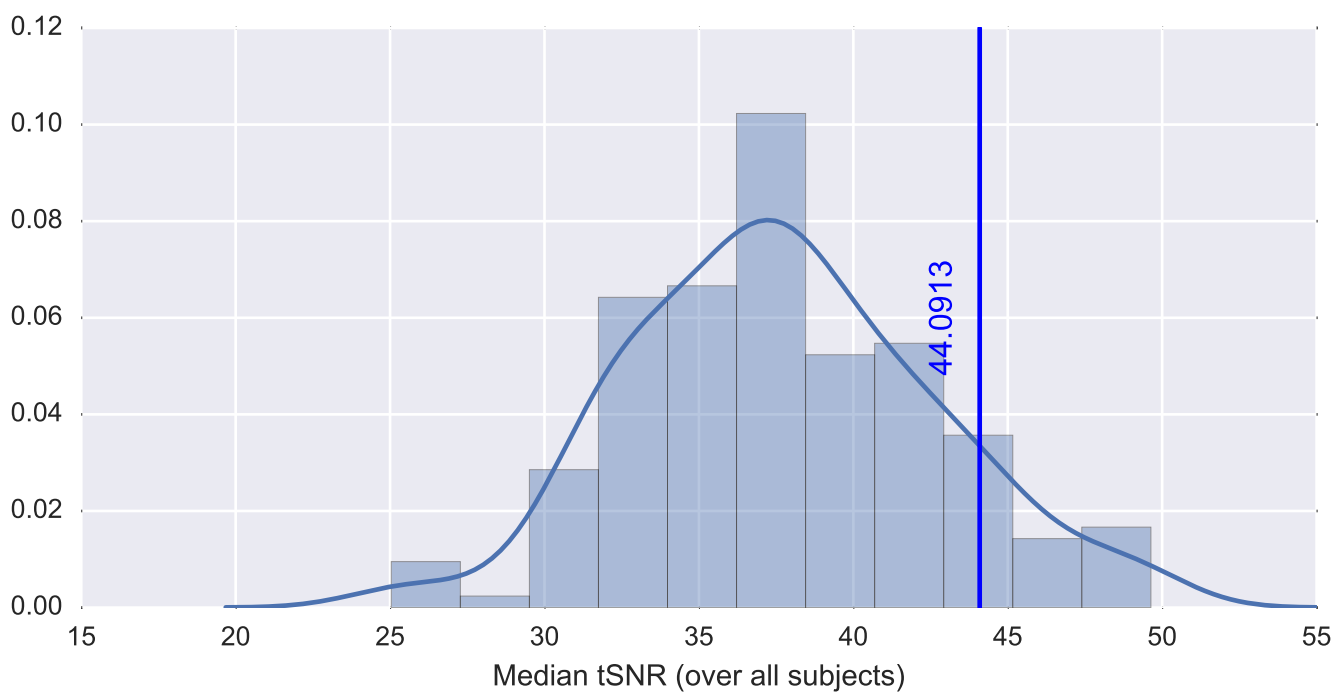

Mean EPI

Brain mask

tSNR

motion

fieldmap correction

coregistration