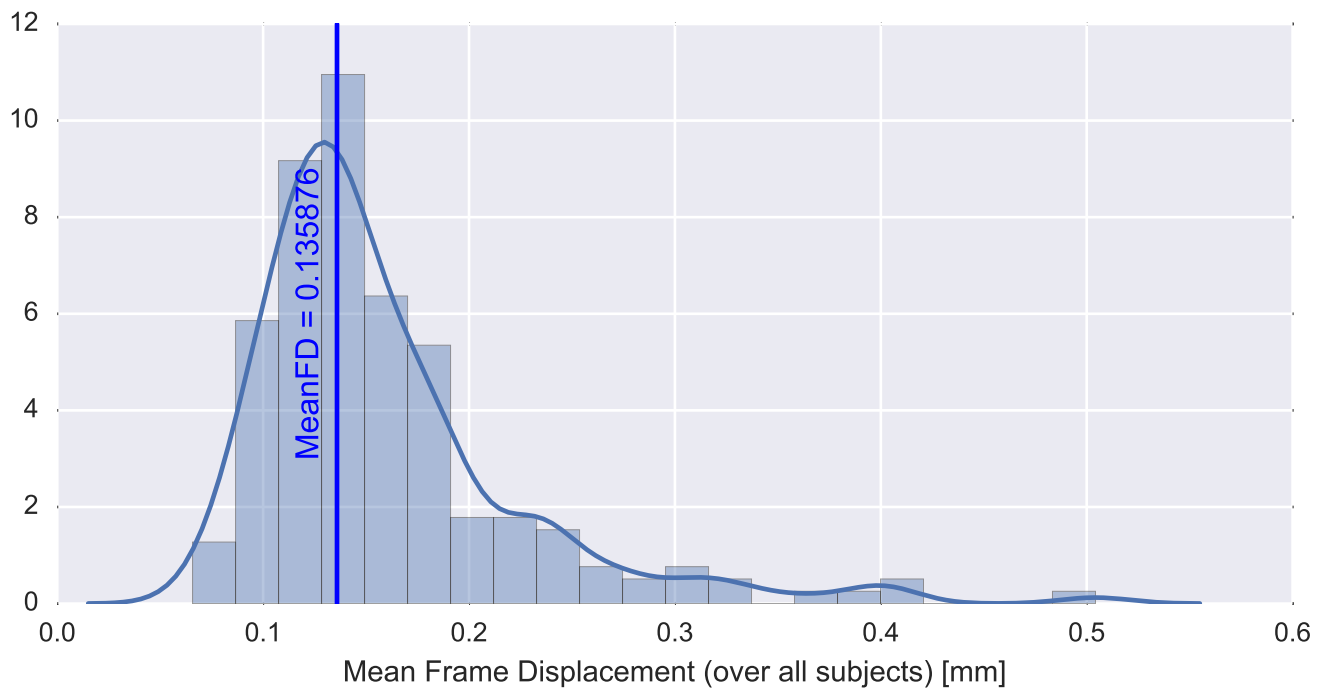

Mean EPI

Brain mask

tSNR

motion

fieldmap correction

coregistration