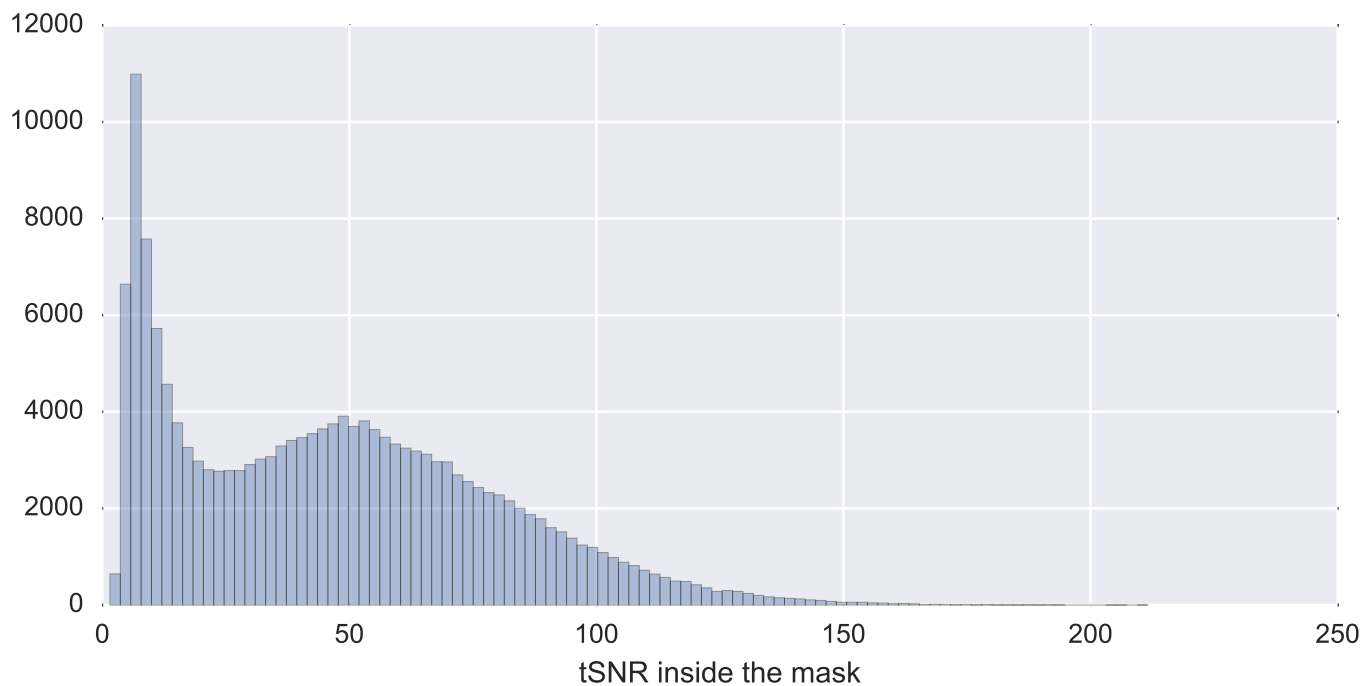

Mean EPI

Brain mask

tSNR

motion

fieldmap correction

coregistration