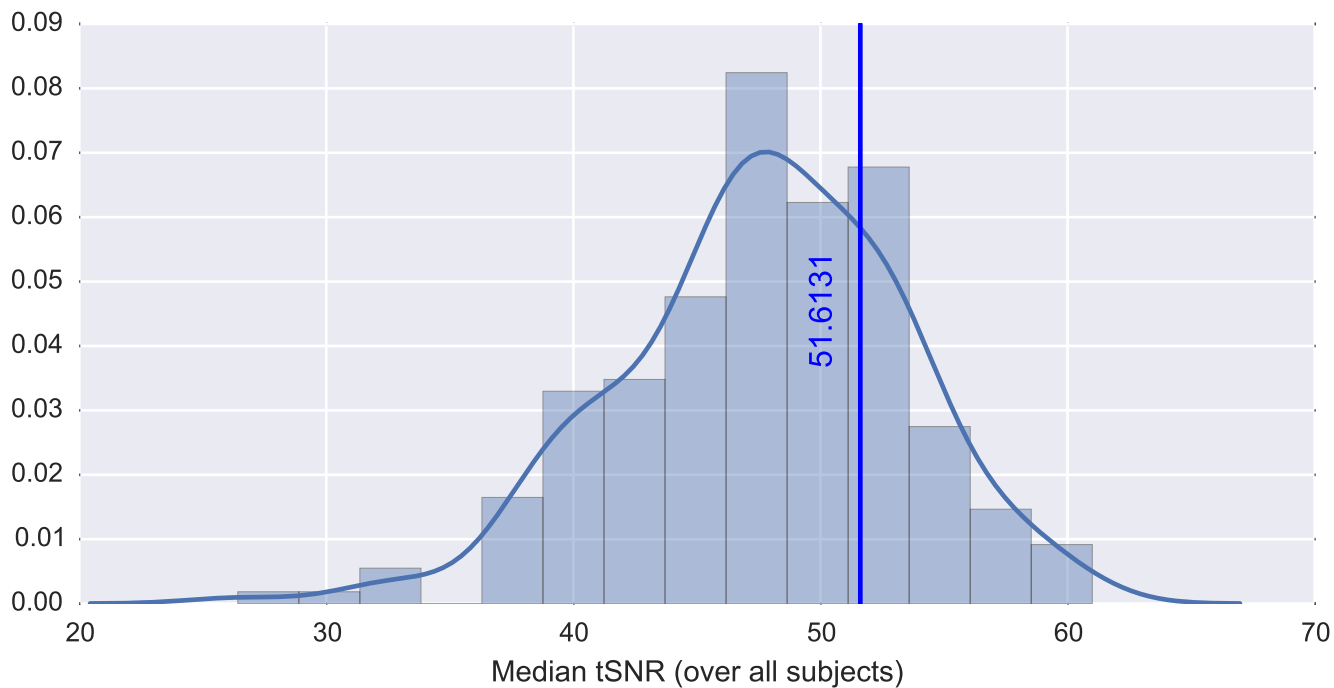

Mean EPI

Brain mask

tSNR

motion

fieldmap correction

coregistration