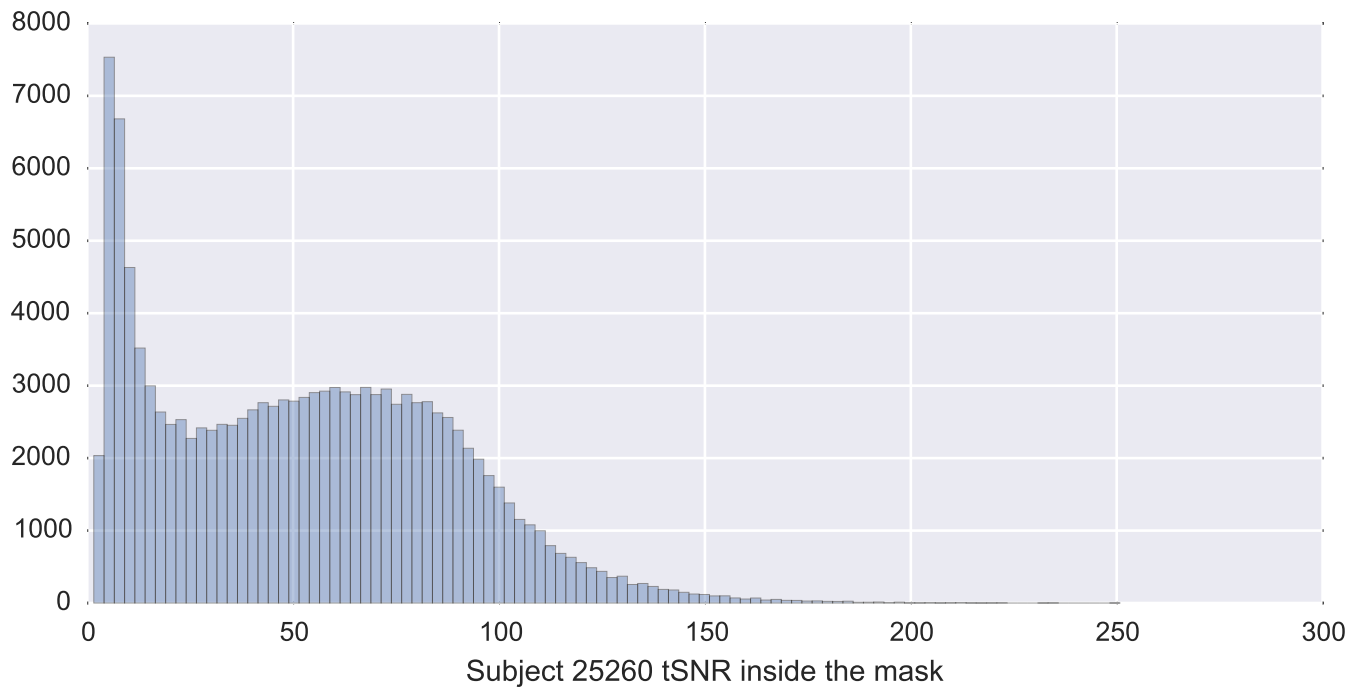

Mean EPI

Brain mask

tSNR

motion

fieldmap correction

coregistration