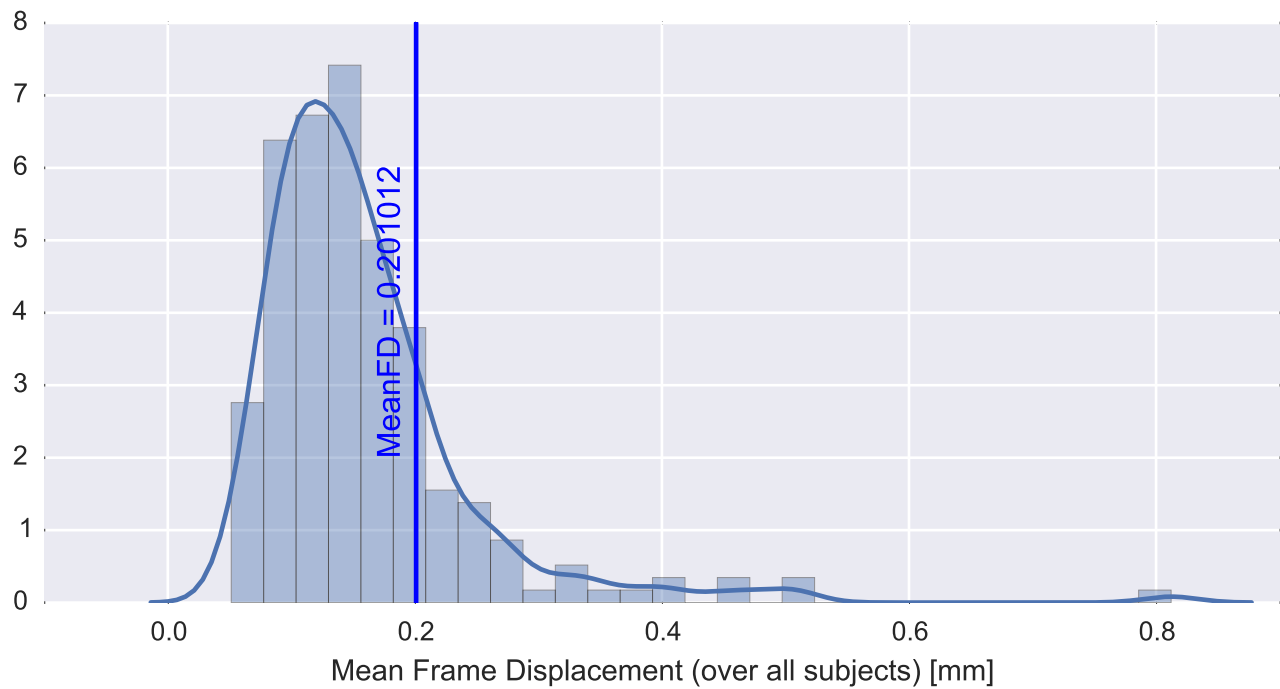

Mean EPI

Brain mask

tSNR

motion

fieldmap correction

coregistration