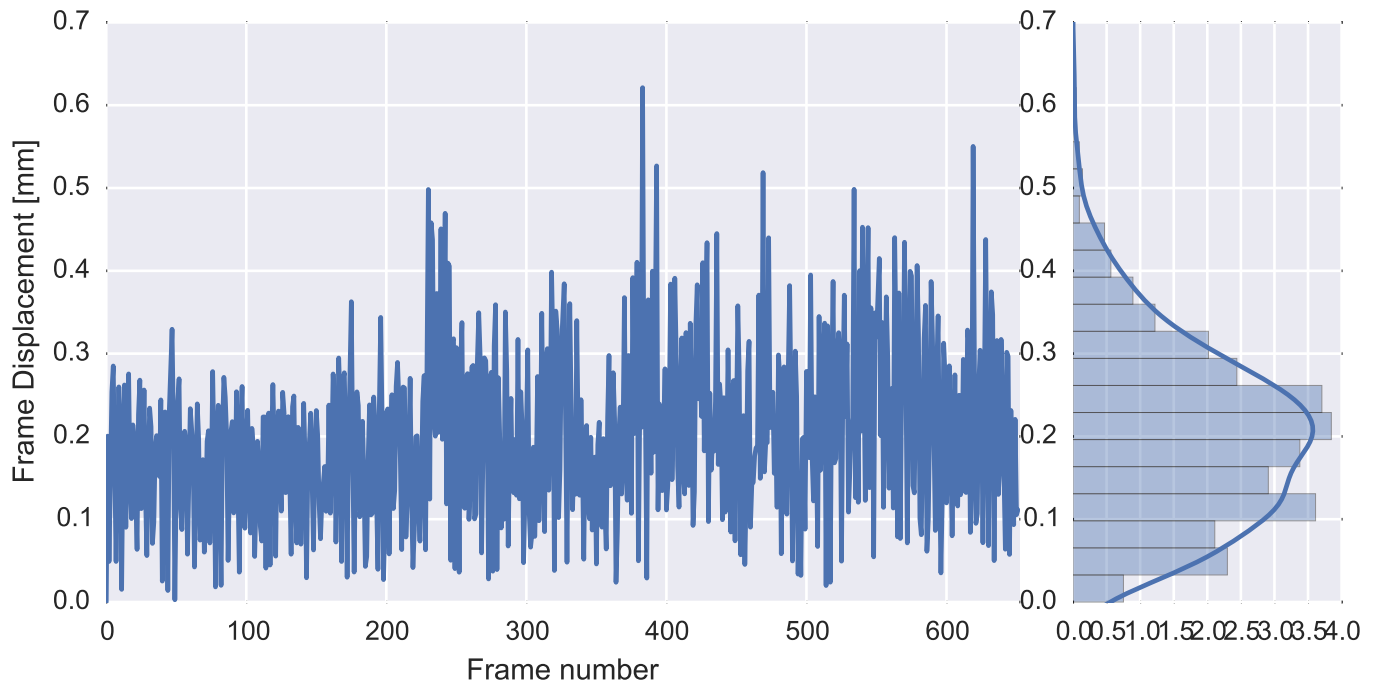

Mean EPI

Brain mask

tSNR

motion

fieldmap correction

coregistration