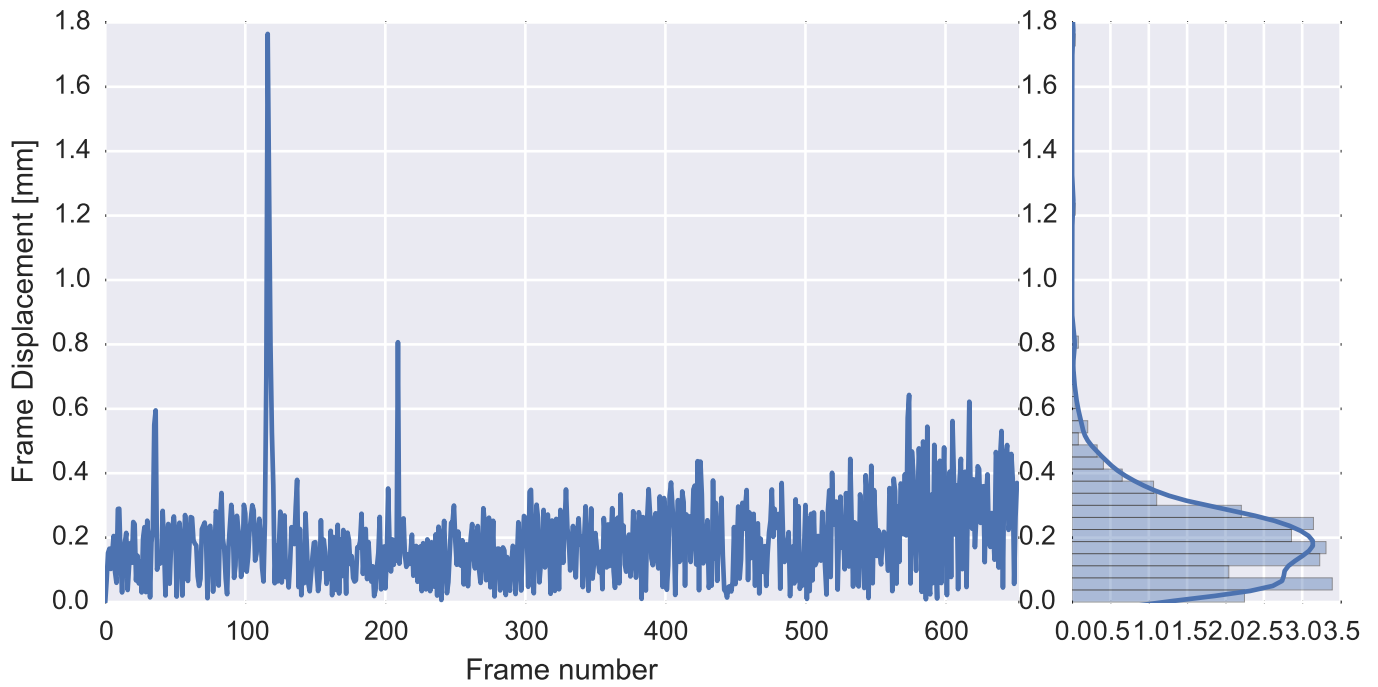

Mean EPI

Brain mask

tSNR

motion

fieldmap correction

coregistration