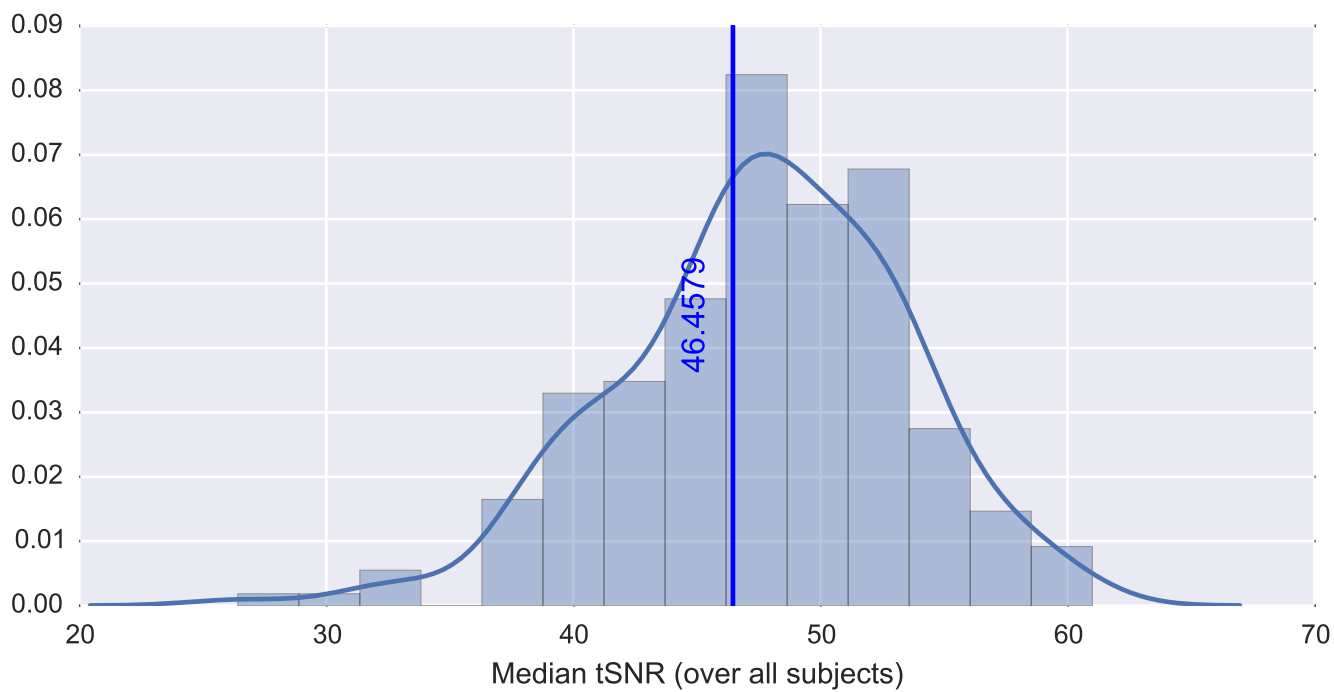

Mean EPI

Brain mask

tSNR

motion

fieldmap correction

coregistration