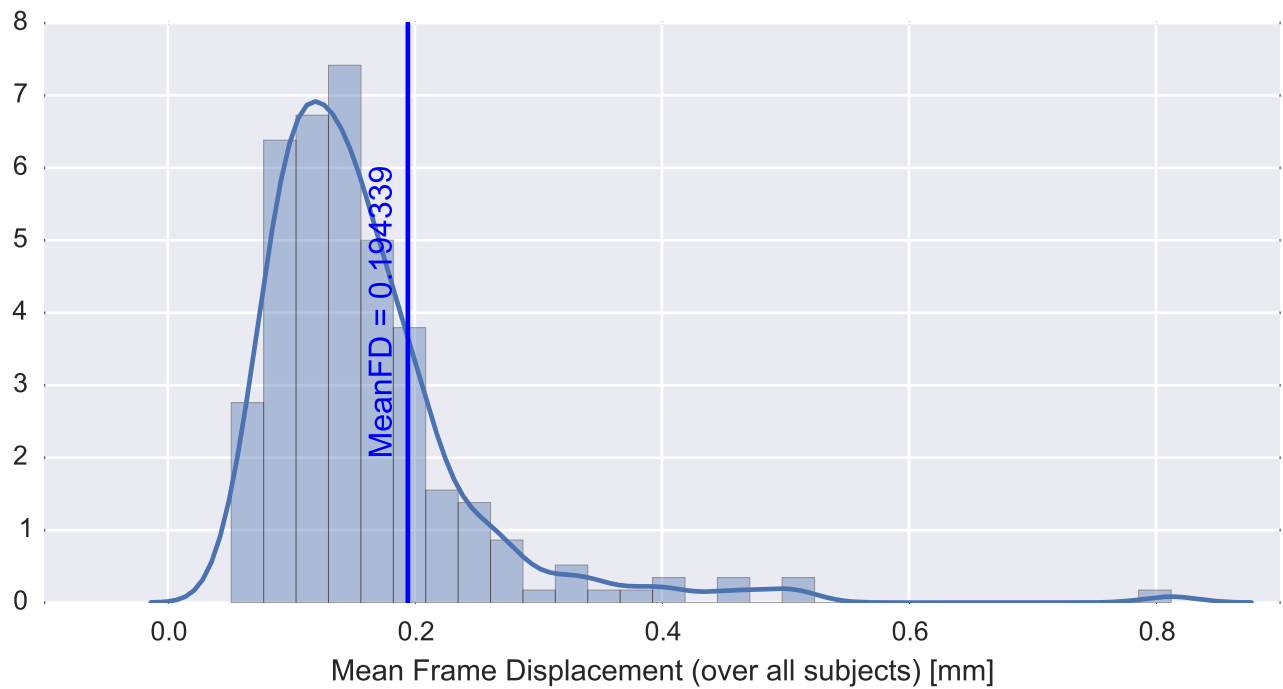

Mean EPI

Brain mask

tSNR

motion

fieldmap correction

coregistration