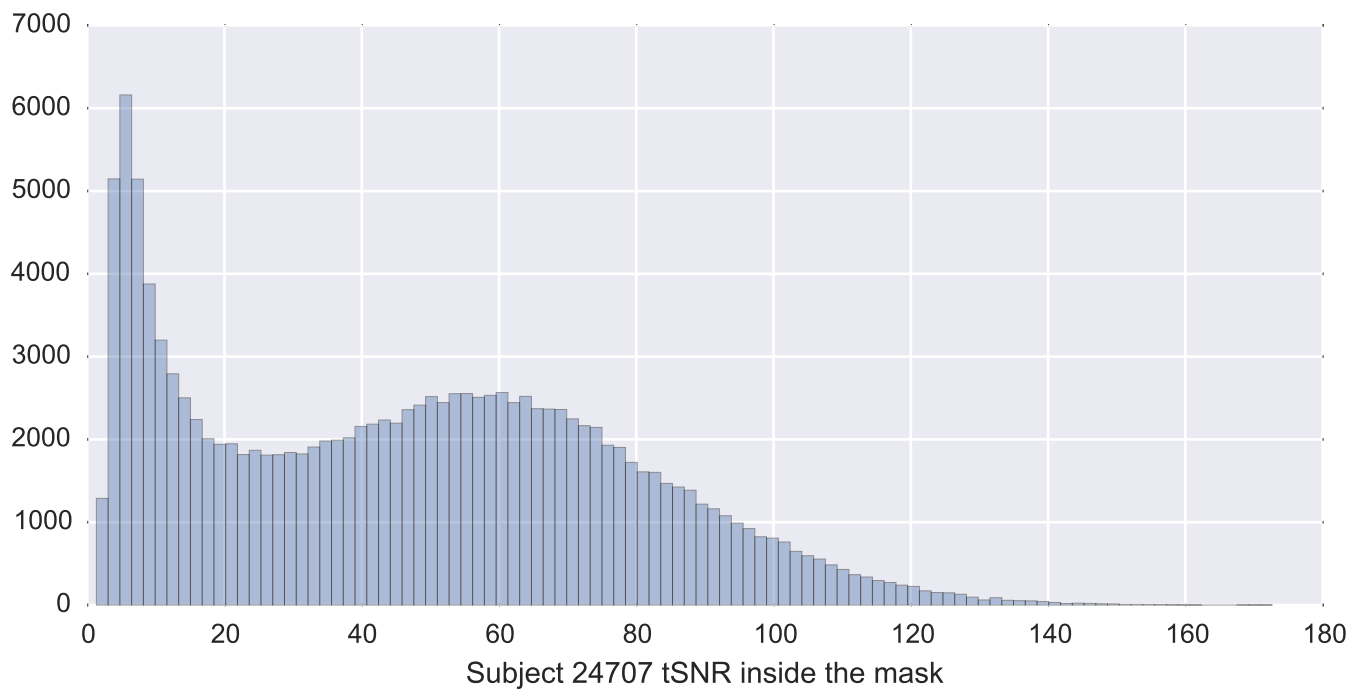

Mean EPI

Brain mask

tSNR

motion

fieldmap correction

coregistration