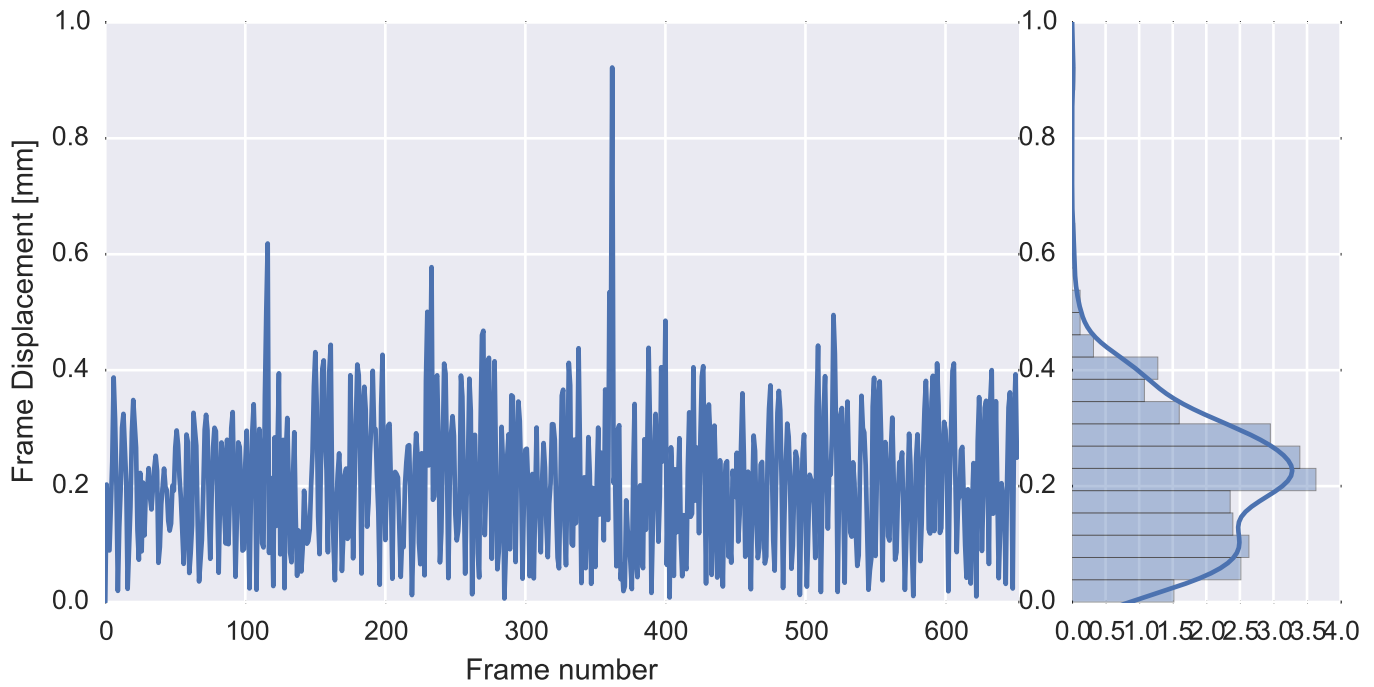

Mean EPI

Brain mask

tSNR

# fieldmap correction