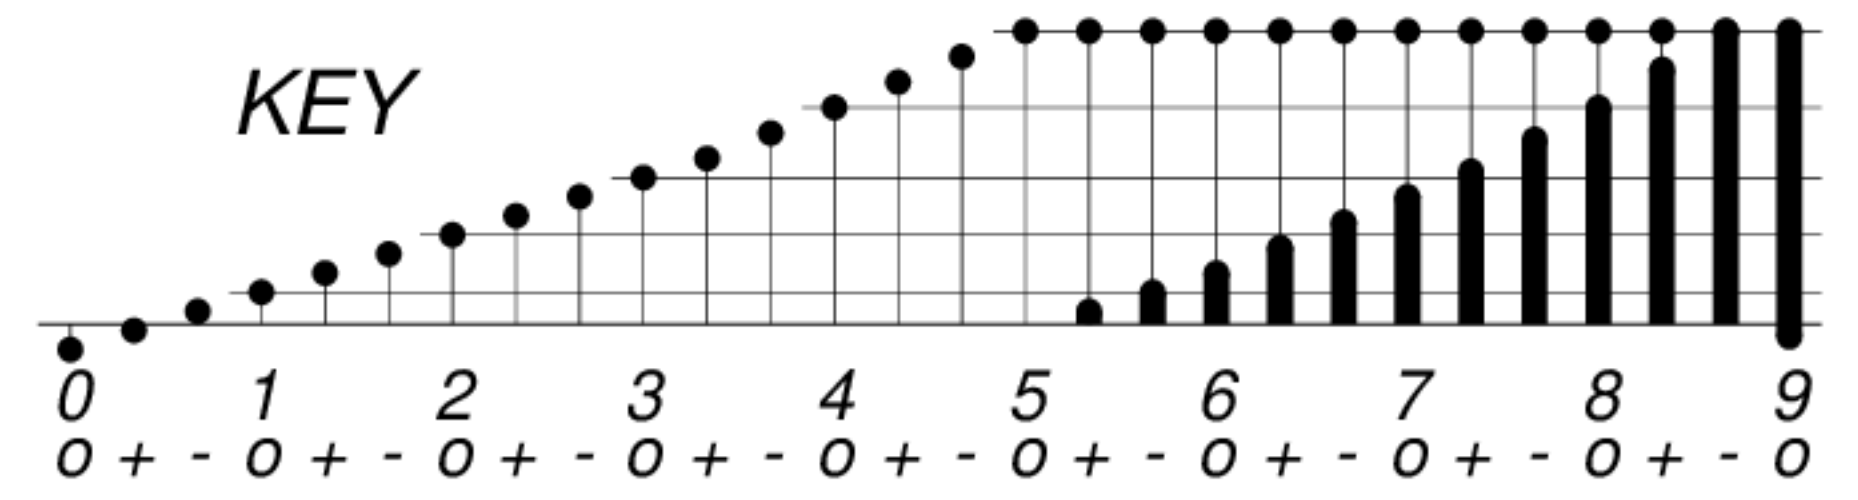

DAYS IN SOLAR ROTATION INTERVAL

1 2 3 4 5 6 7 8 9 10 11 12 13 14 15 16 17 18 19 20 21 22 23 24 25 26 27

ROT.-
NO.

2610

2025

2611

KEY

▲ = sudden commencement

GFZ German Research Centre for Geosciences
**PLANETARY MAGNETIC
 THREE-HOUR-RANGE INDICES**
Kp till 2025 Jan 31