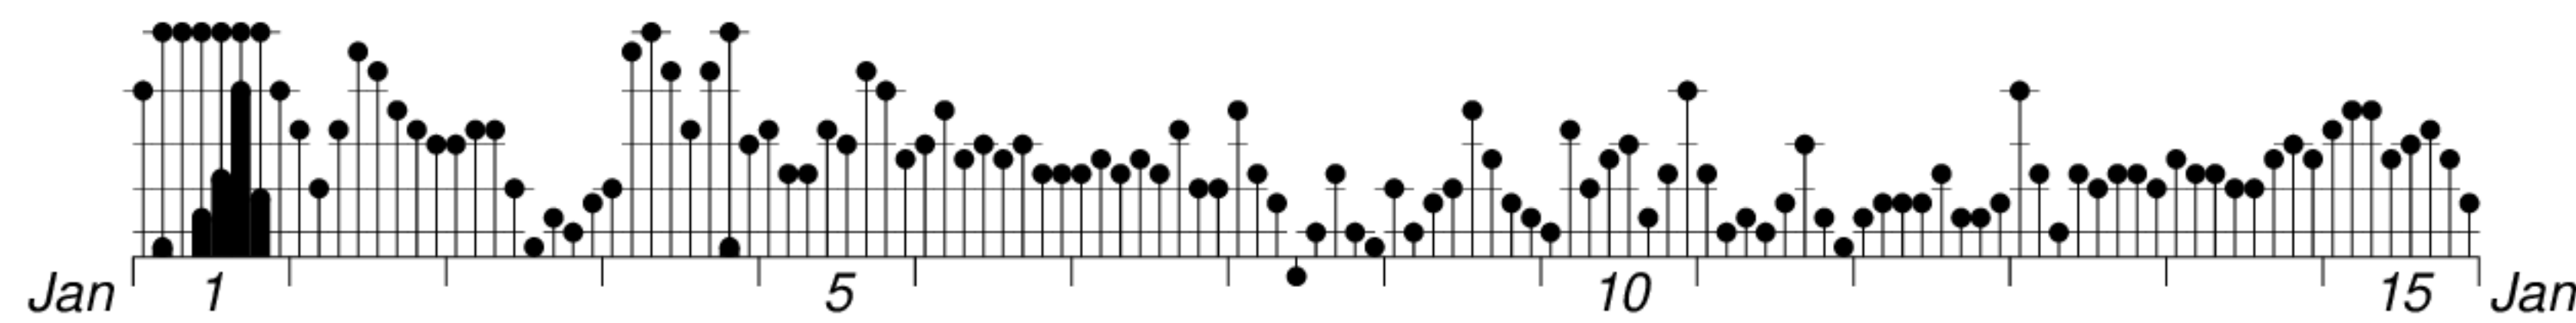

DAYS IN SOLAR ROTATION INTERVAL

1 2 3 4 5 6 7 8 9 10 11 12 13 14 15 16 17 18 19 20 21 22 23 24 25 26 27

ROT.-
NO.

2610

2025

2611

KEY

▲ = sudden commencement

GFZ German Research Centre for Geosciences
**PLANETARY MAGNETIC
 THREE-HOUR-RANGE INDICES**
Kp till 2025 Jan 31