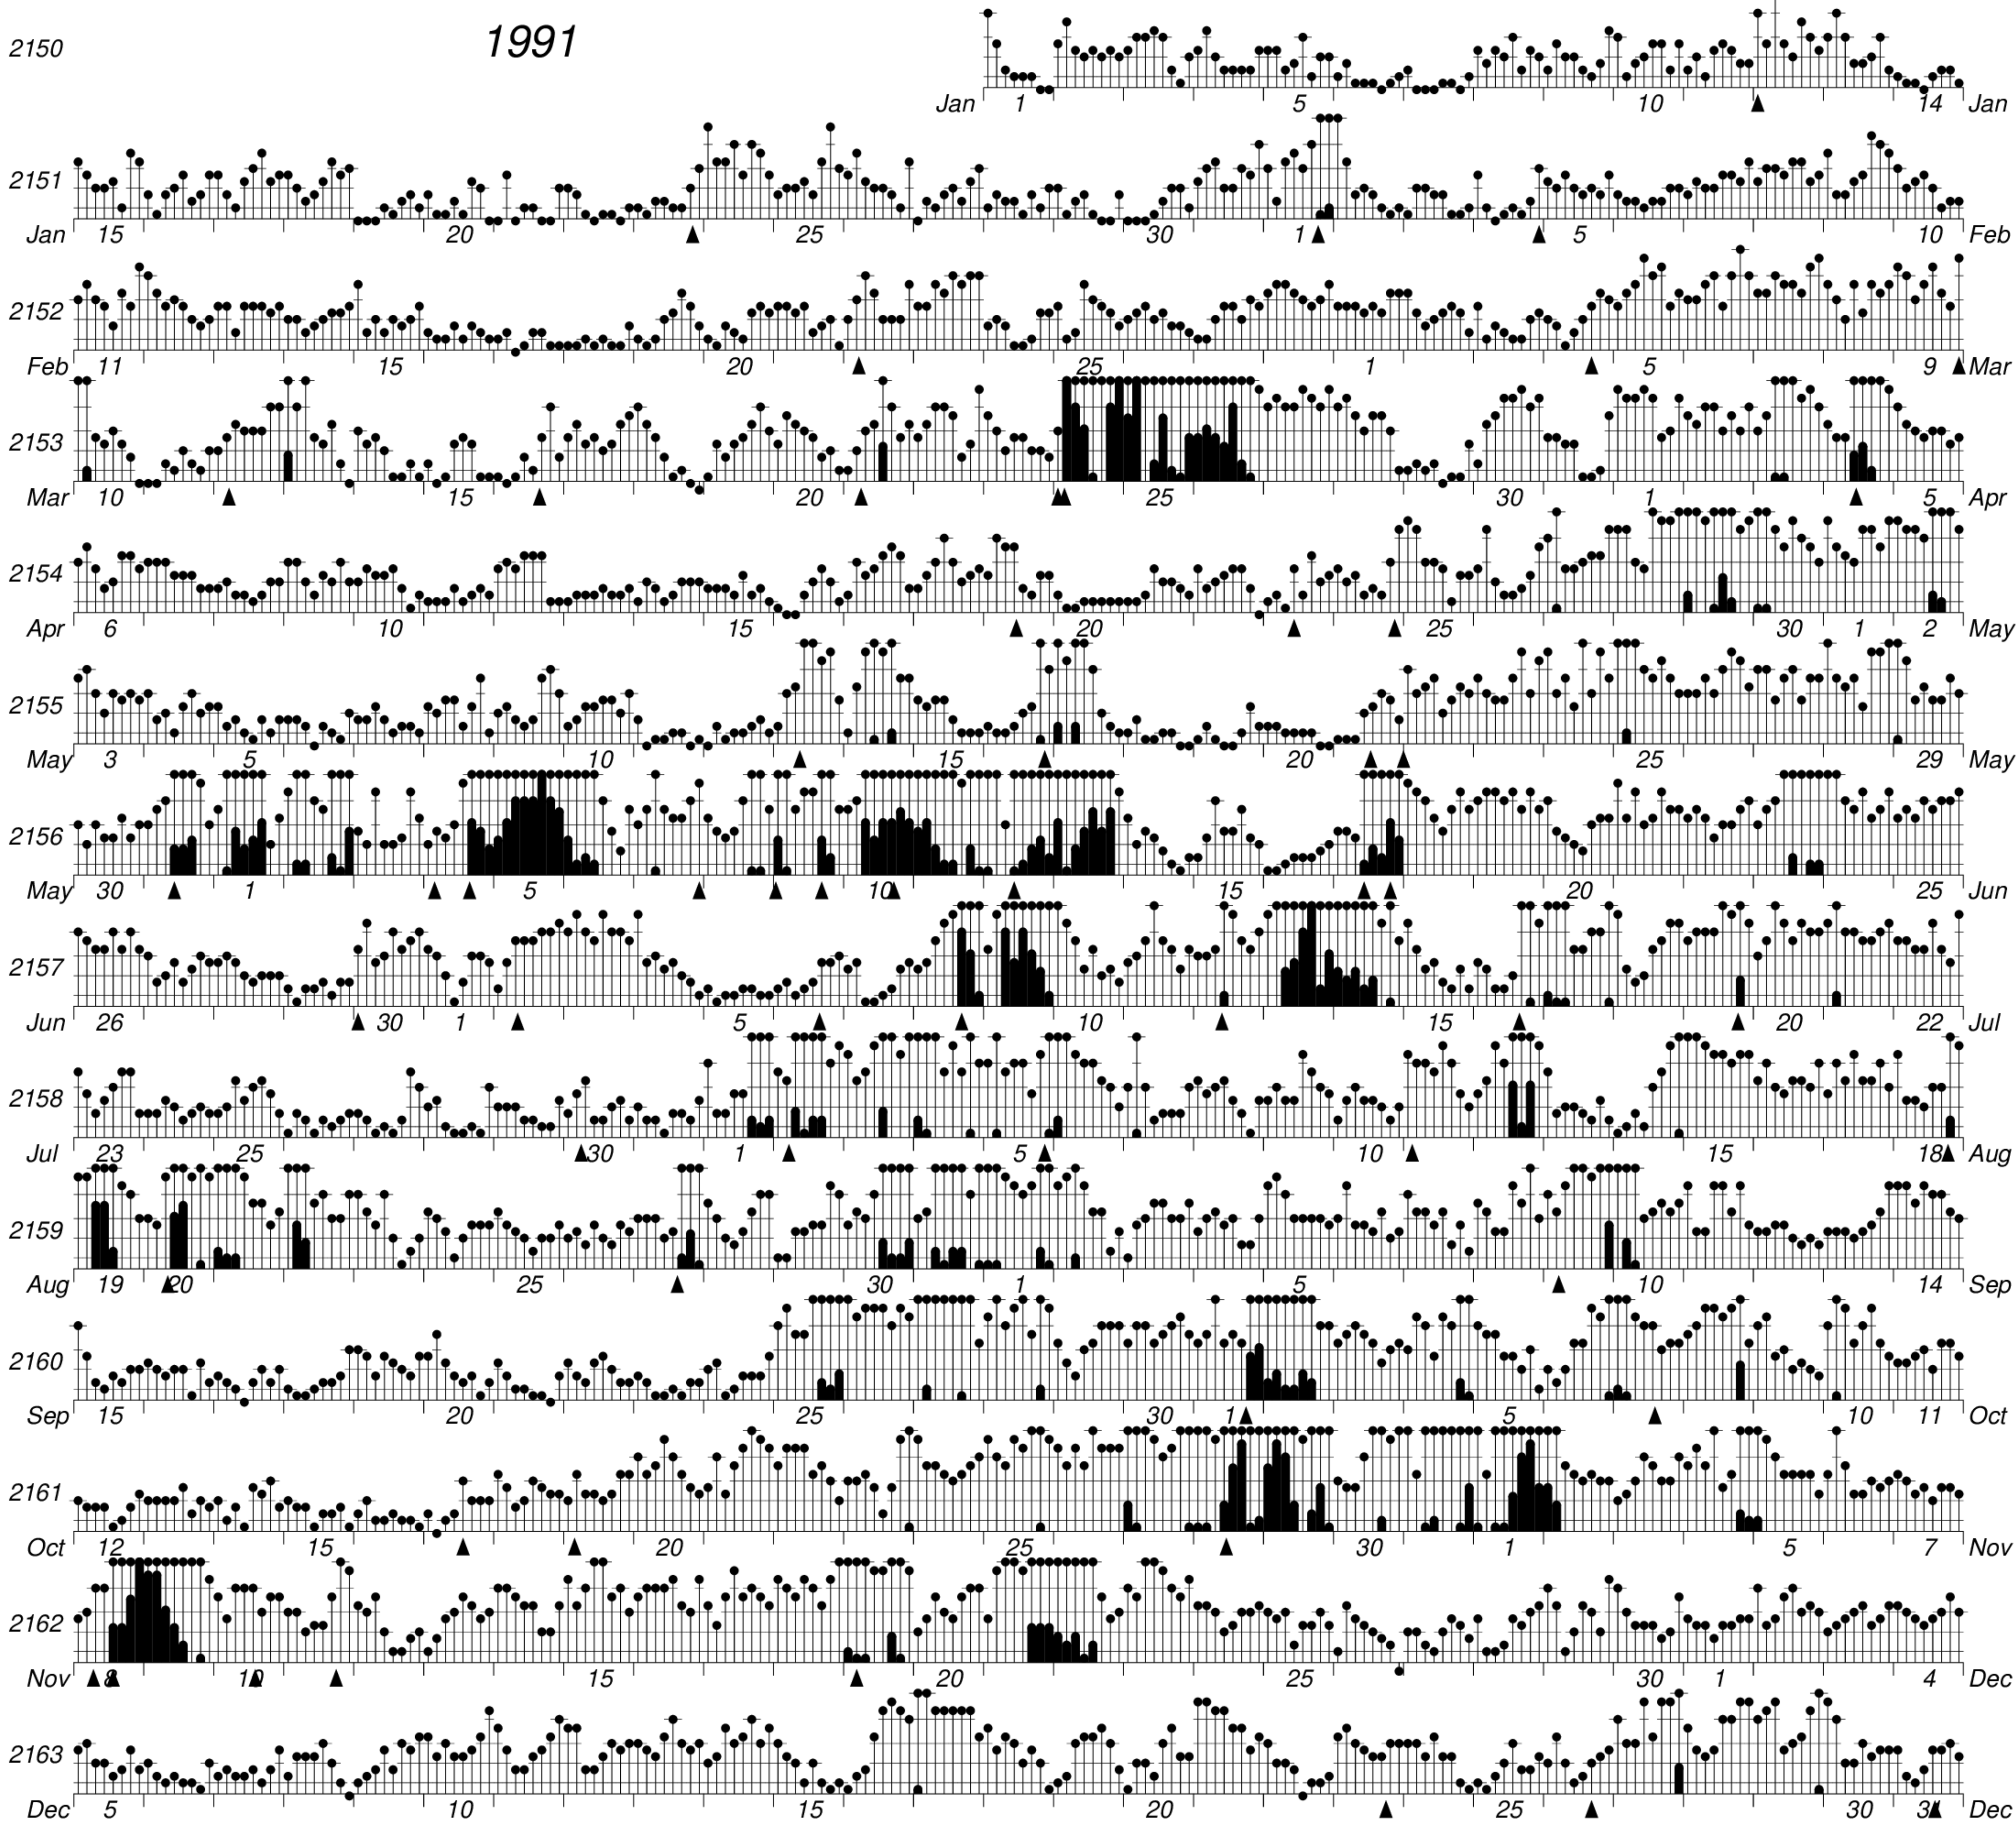

ROT.-NO.

1991

KEY

▲ = sudden commencement

GFZ German Research Centre for Geosciences
**PLANETARY MAGNETIC
 THREE-HOUR-RANGE INDICES**

Kp 1991