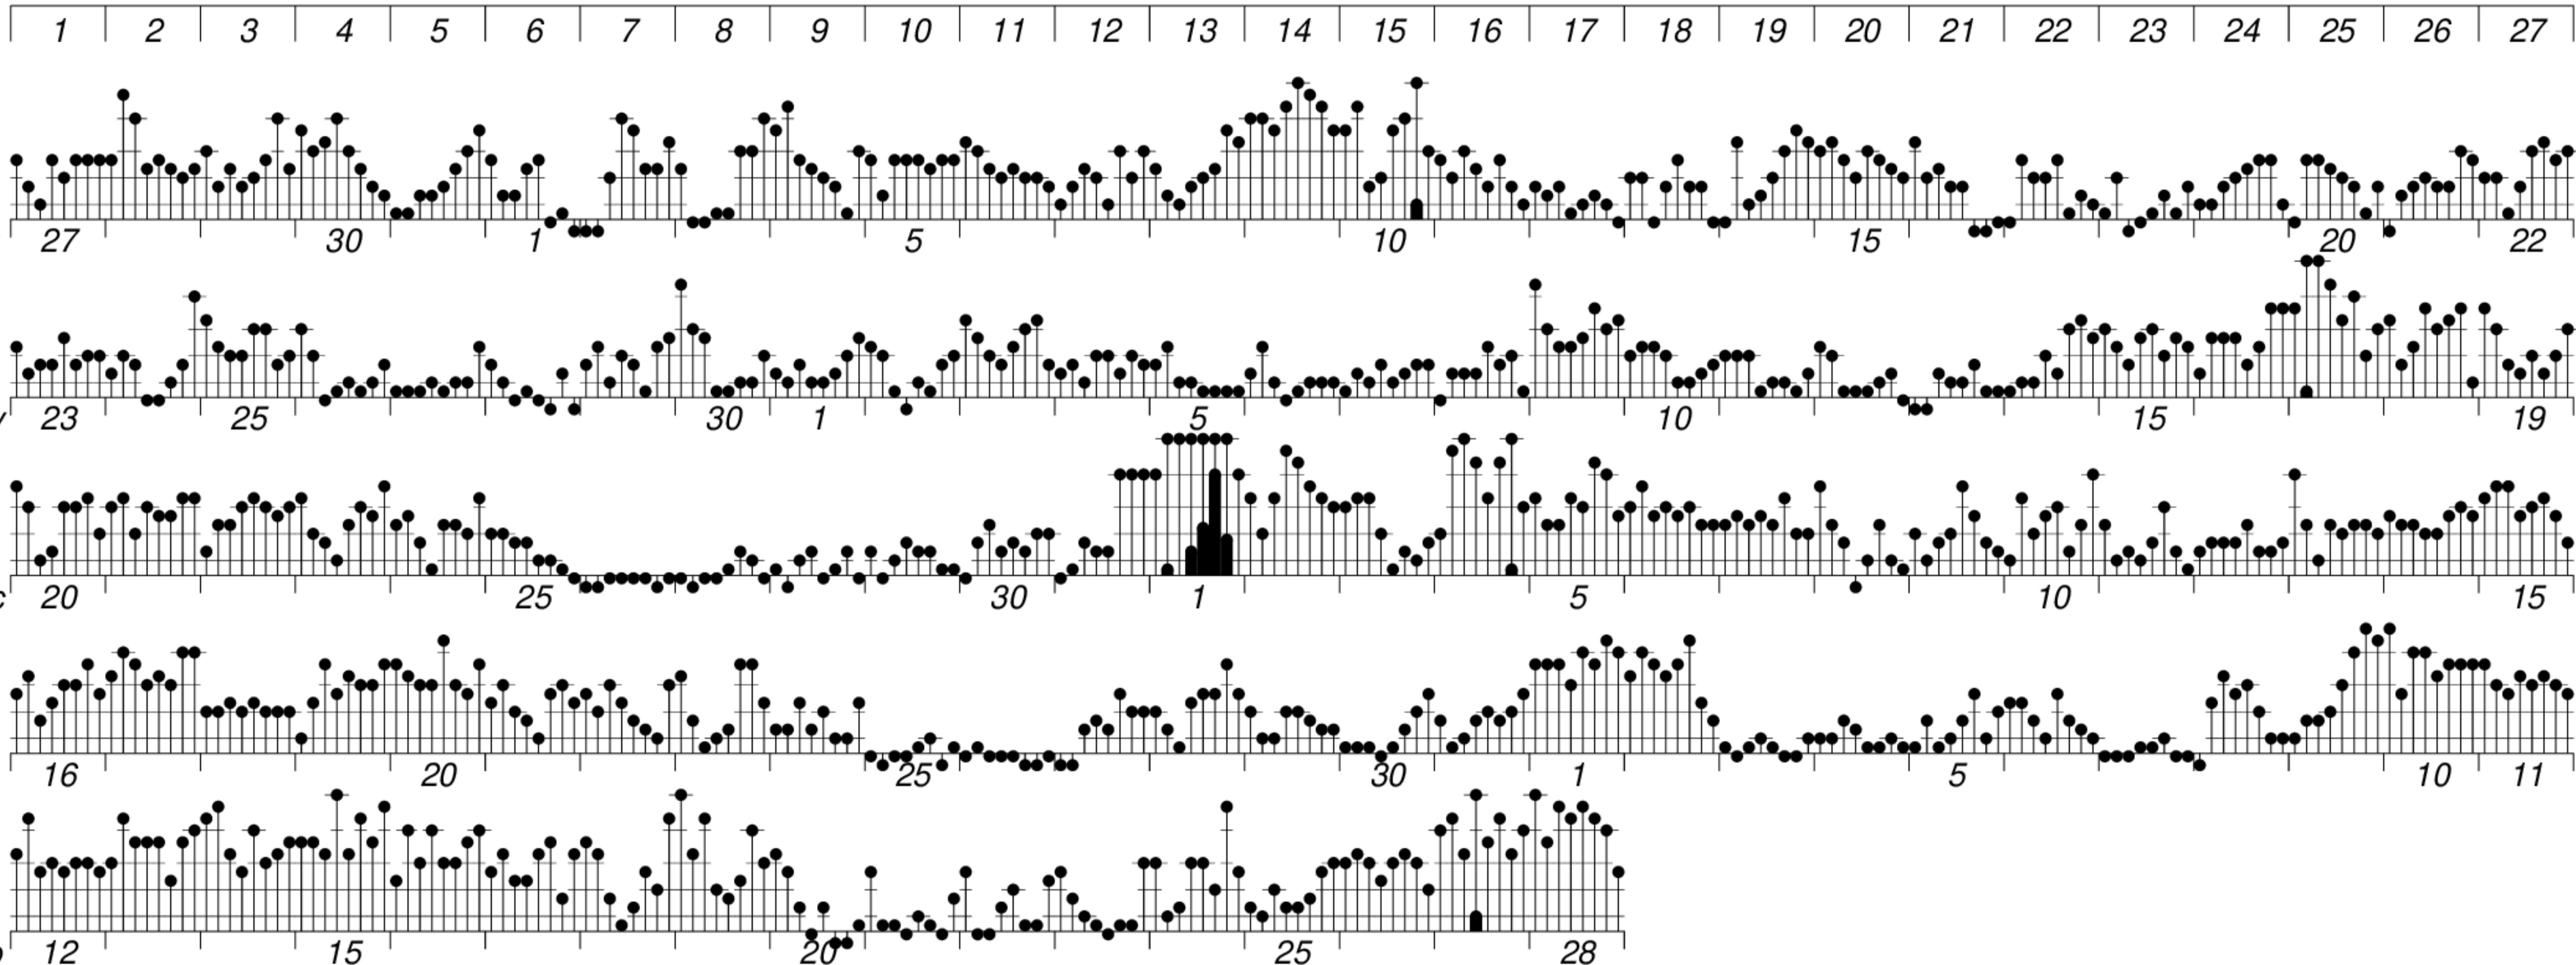

DAYS IN SOLAR ROTATION INTERVAL

▲ = sudden commencement

GFZ German Research Centre for Geosciences  
**PLANETARY MAGNETIC  
THREE-HOUR-RANGE INDICES**  
*Kp till 2025 Feb 28*