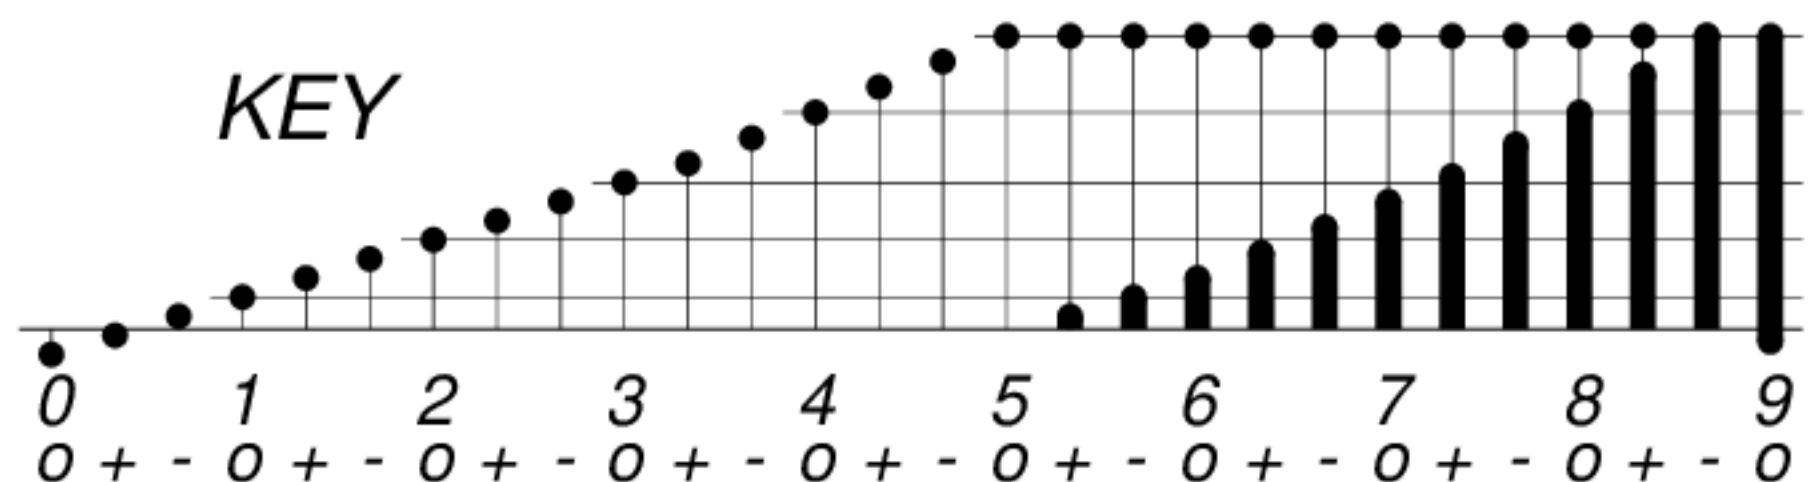

DAYS IN SOLAR ROTATION INTERVAL

▲ = sudden commencement

GFZ German Research Centre for Geosciences  
**PLANETARY MAGNETIC  
THREE-HOUR-RANGE INDICES**  
*Kp till 2025 Feb 28*