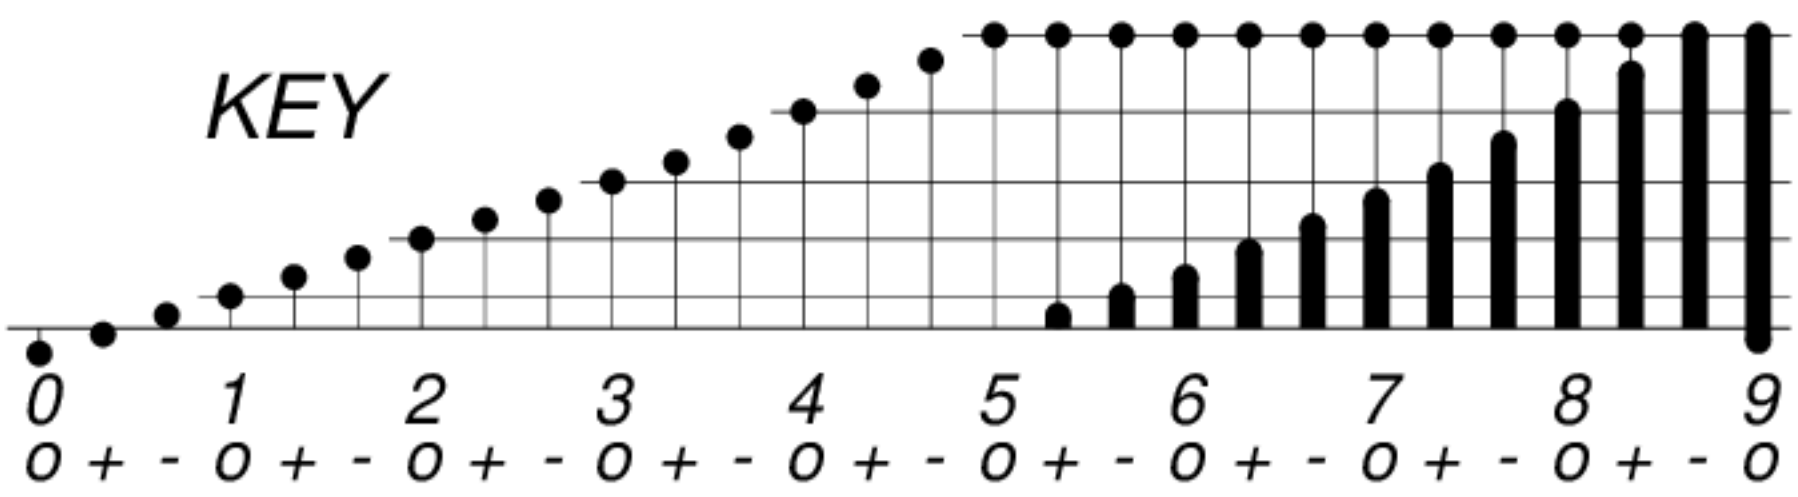

DAYS IN SOLAR ROTATION INTERVAL

1 2 3 4 5 6 7 8 9 10 11 12 13 14 15 16 17 18 19 20 21 22 23 24 25 26 27

ROT.-NO.

KEY

▲ = sudden commencement

GFZ German Research Centre for Geosciences  
**PLANETARY MAGNETIC  
 THREE-HOUR-RANGE INDICES**