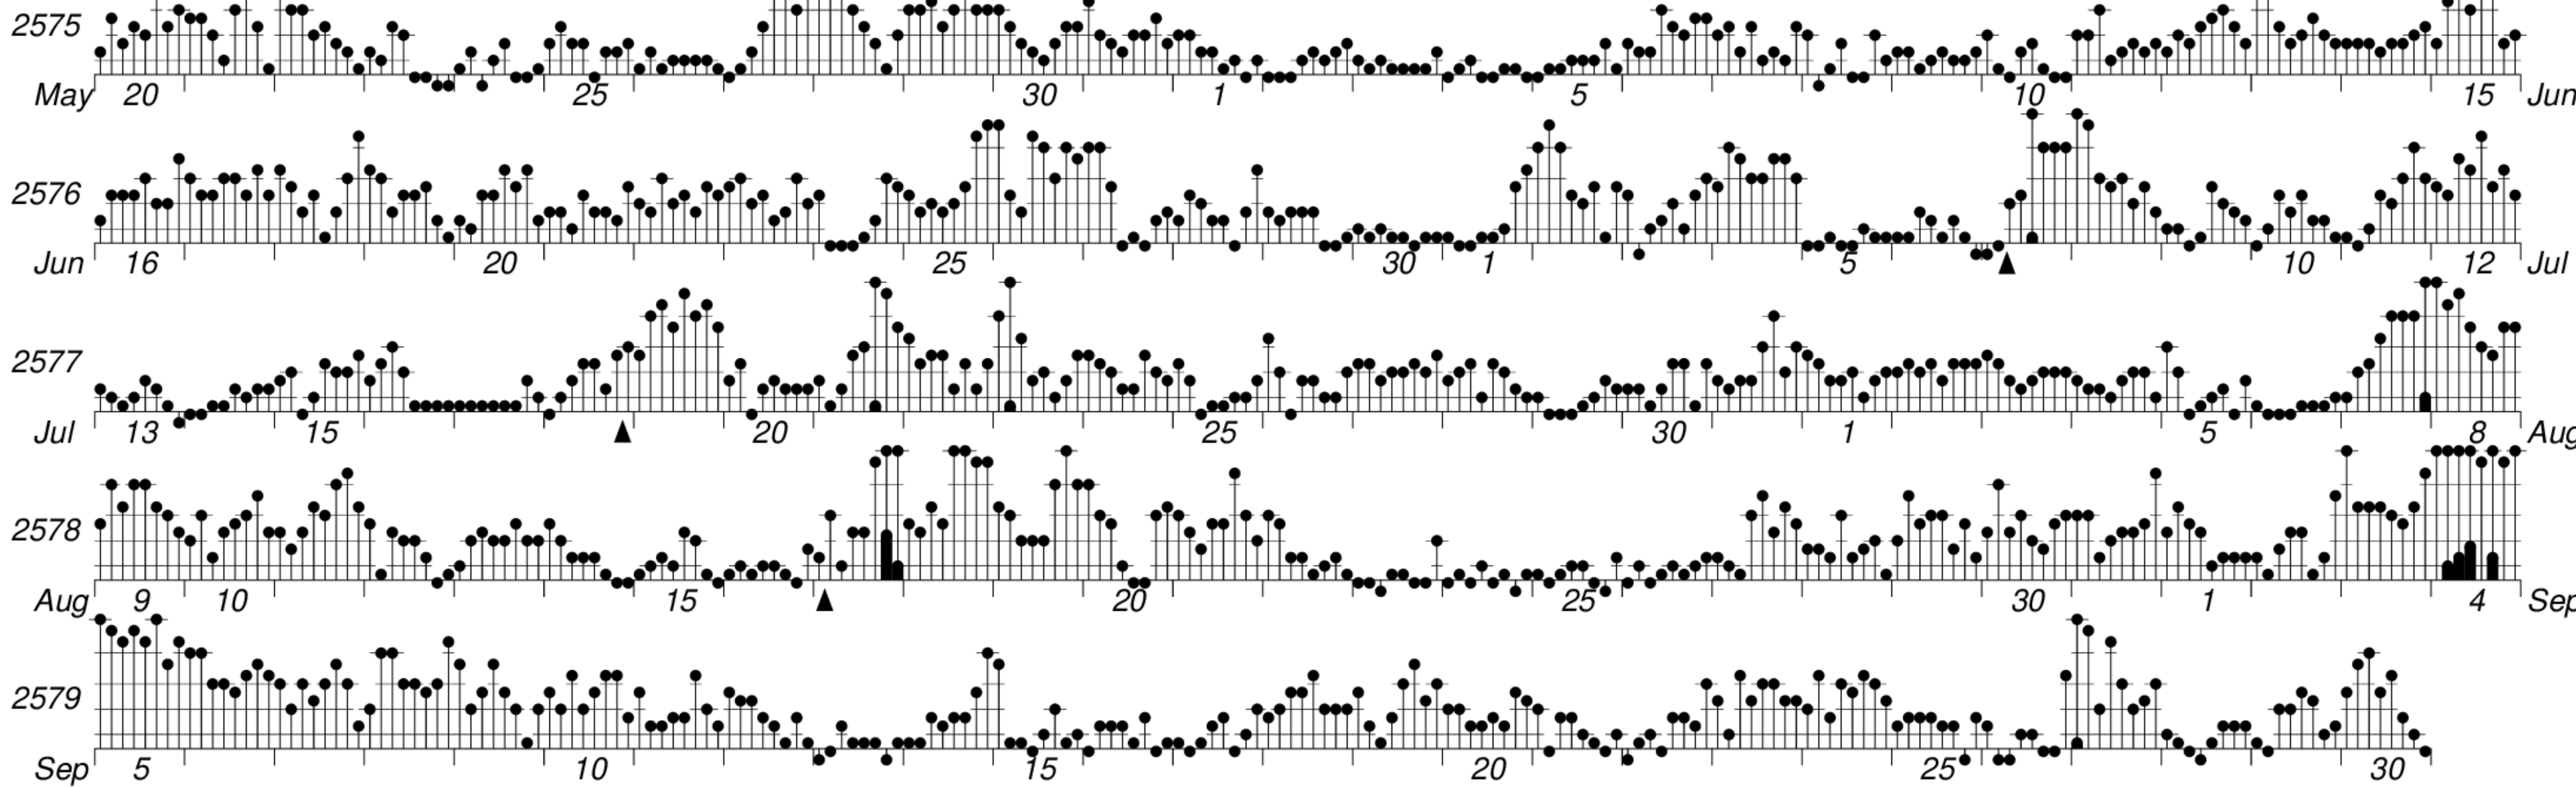

DAYS IN SOLAR ROTATION INTERVAL

1 2 3 4 5 6 7 8 9 10 11 12 13 14 15 16 17 18 19 20 21 22 23 24 25 26 27

ROT.-NO.

KEY

▲ = sudden commencement

GFZ German Research Centre for Geosciences  
**PLANETARY MAGNETIC  
 THREE-HOUR-RANGE INDICES**

*Kp till 2022 Sep 30*