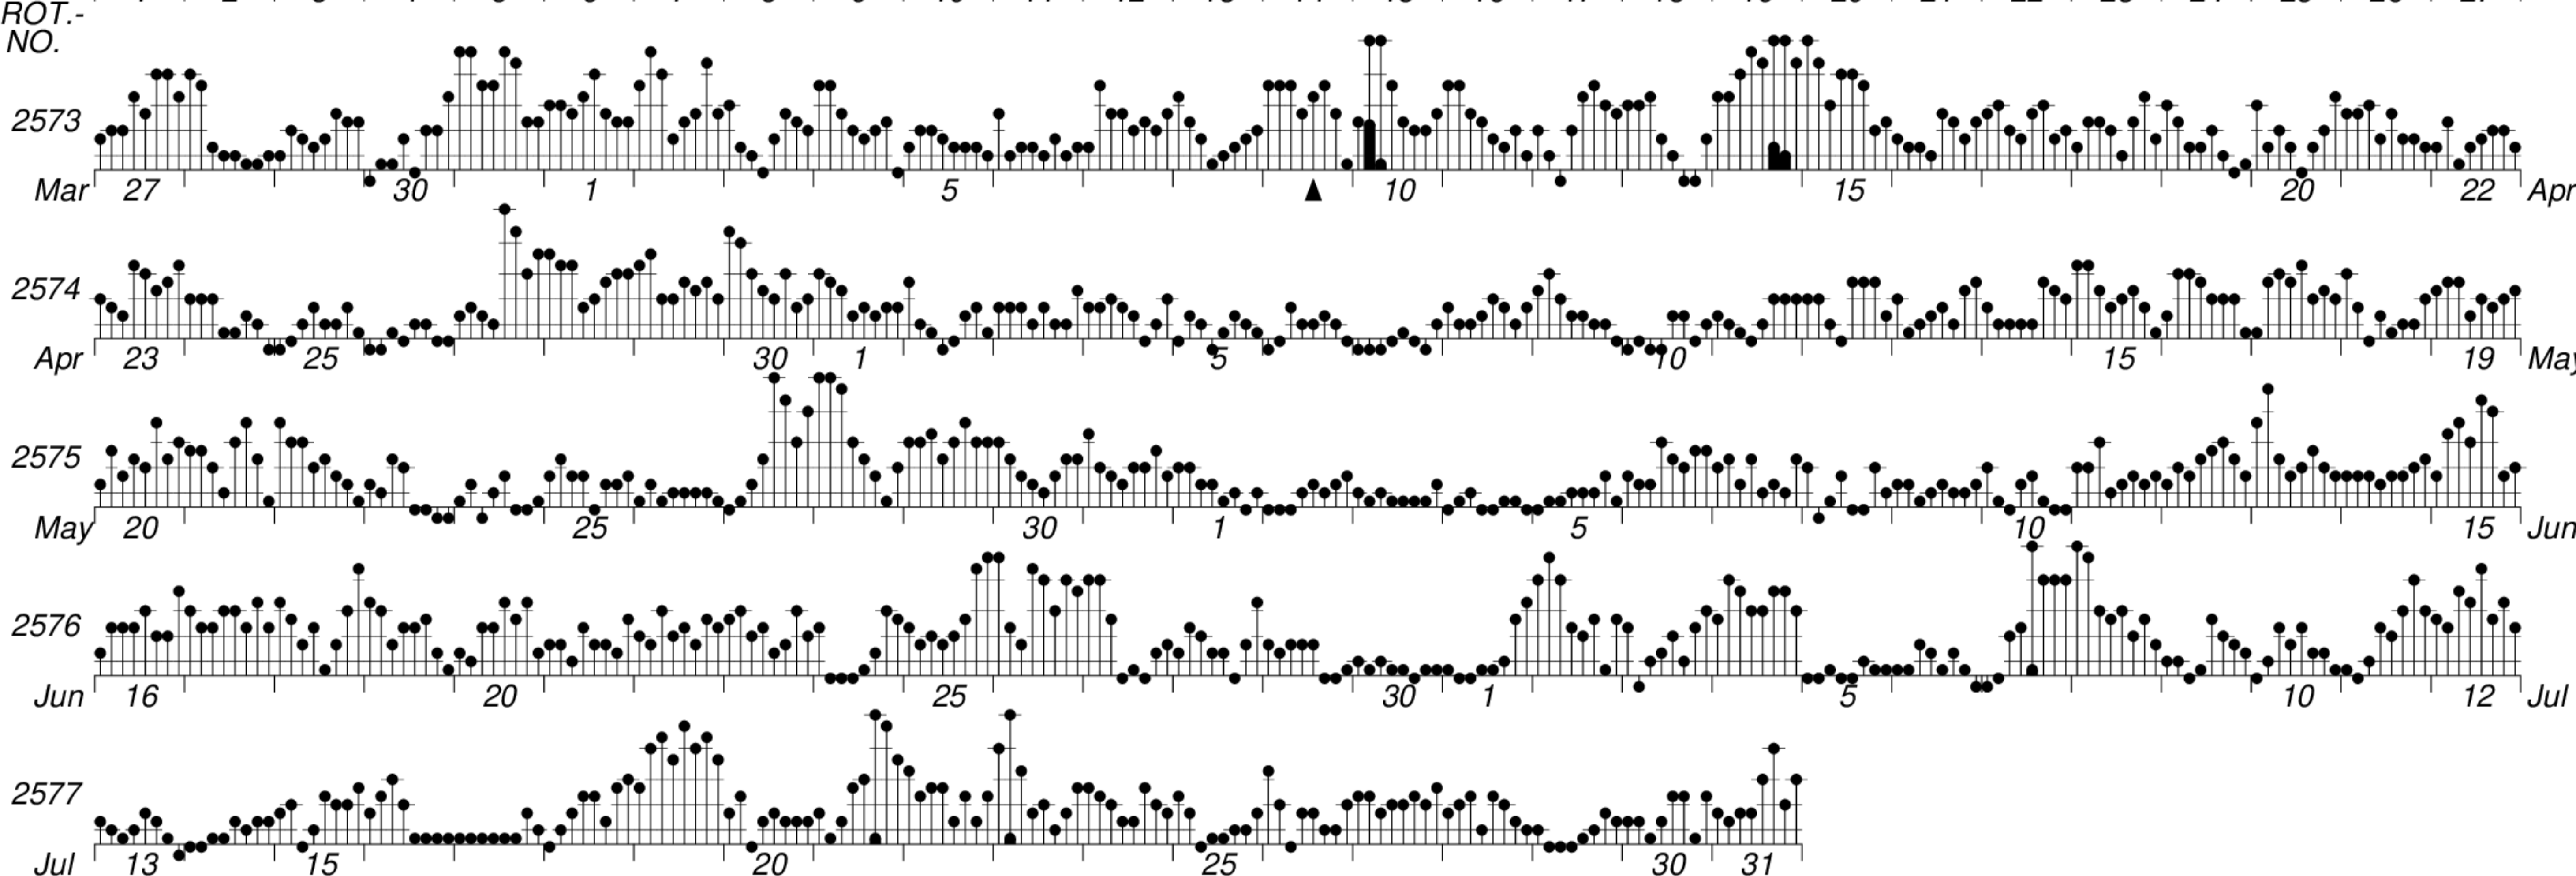

DAYS IN SOLAR ROTATION INTERVAL

1 2 3 4 5 6 7 8 9 10 11 12 13 14 15 16 17 18 19 20 21 22 23 24 25 26 27

KEY

▲ = sudden commencement

GFZ German Research Centre for Geosciences
**PLANETARY MAGNETIC
 THREE-HOUR-RANGE INDICES**

Kp till 2022 Jul 31