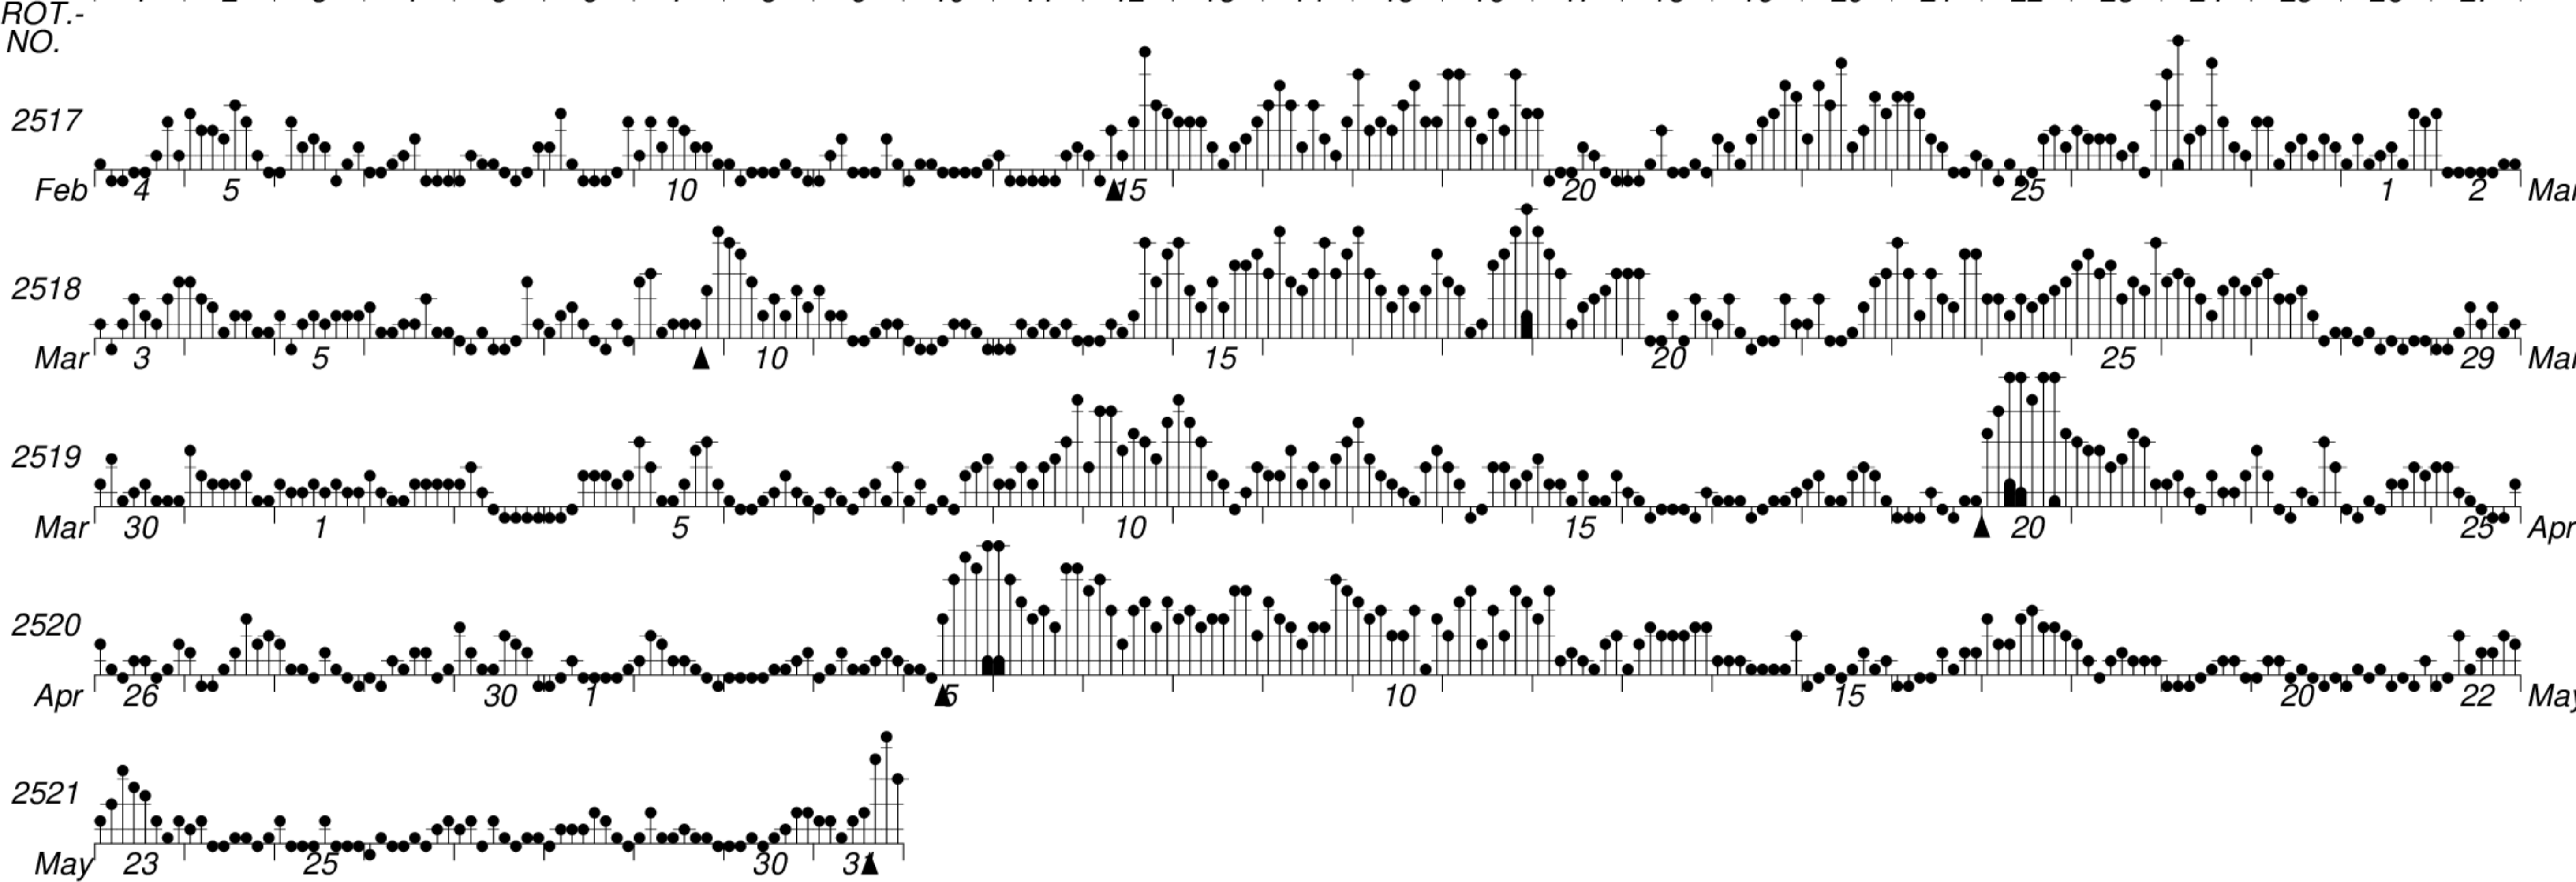

DAYS IN SOLAR ROTATION INTERVAL

1 2 3 4 5 6 7 8 9 10 11 12 13 14 15 16 17 18 19 20 21 22 23 24 25 26 27

KEY

▲ = sudden commencement

GFZ German Research Centre for Geosciences
**PLANETARY MAGNETIC
 THREE-HOUR-RANGE INDICES**

Kp till 2018 May 31