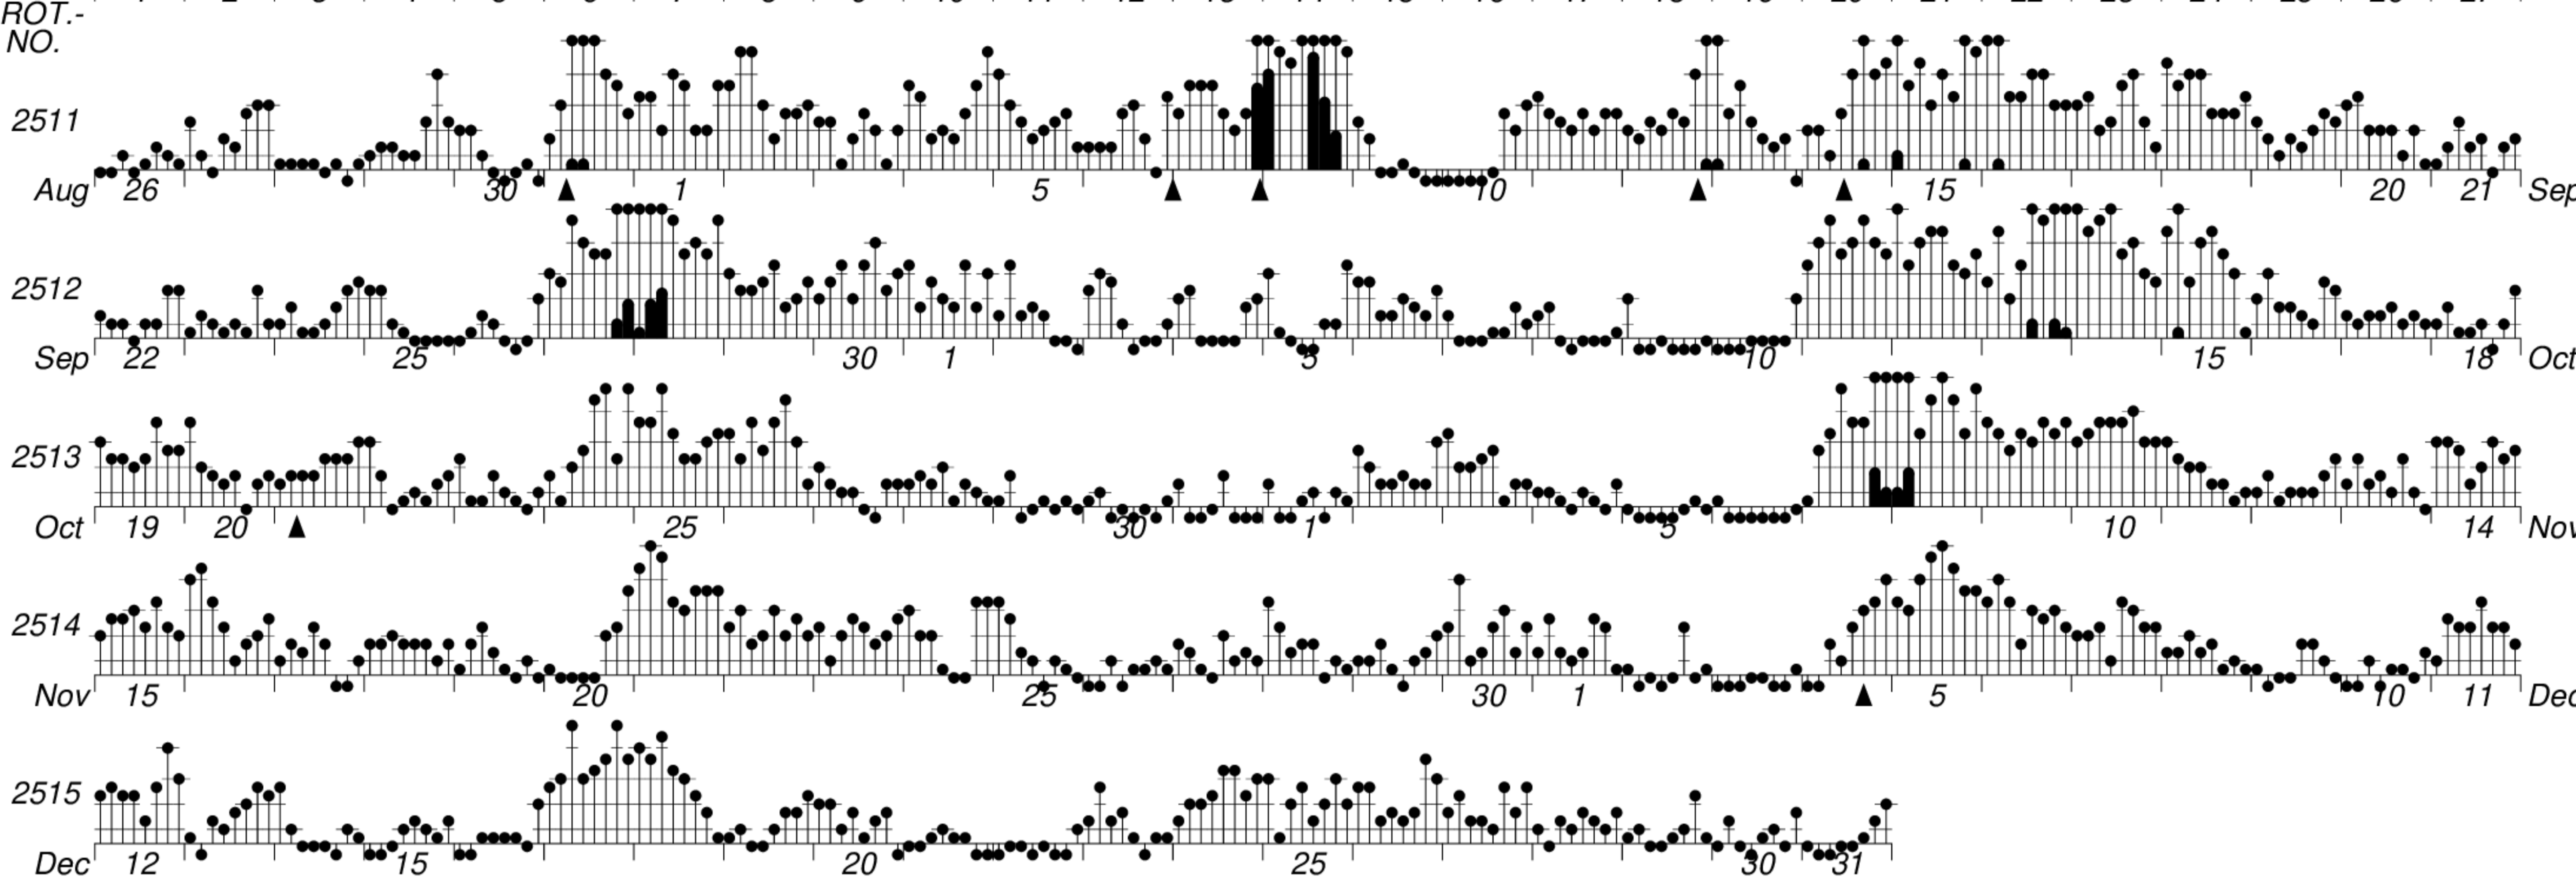

DAYS IN SOLAR ROTATION INTERVAL

1 2 3 4 5 6 7 8 9 10 11 12 13 14 15 16 17 18 19 20 21 22 23 24 25 26 27

KEY

▲ = sudden commencement

GFZ German Research Centre for Geosciences
**PLANETARY MAGNETIC
 THREE-HOUR-RANGE INDICES**

Kp till 2017 Dec 31