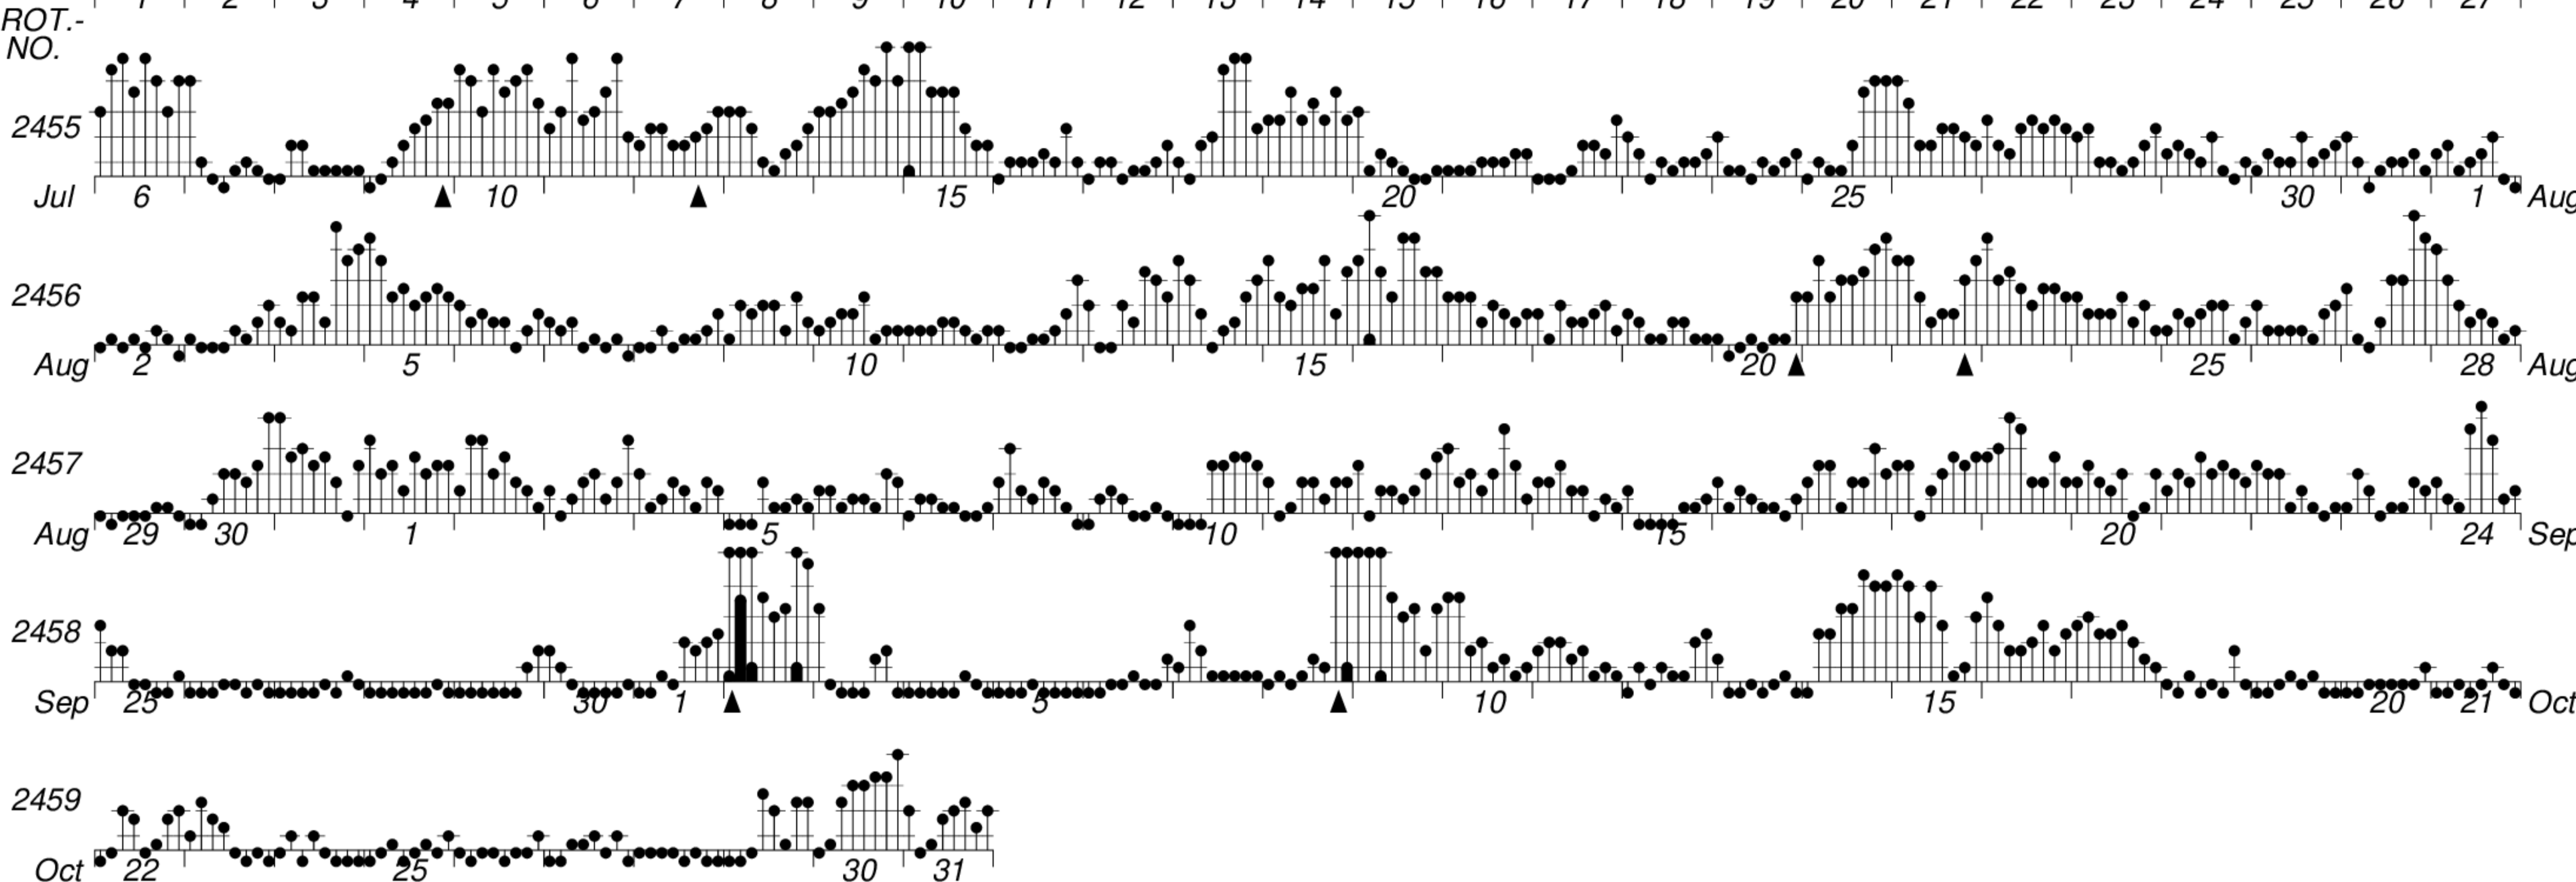

DAYS IN SOLAR ROTATION INTERVAL

1 2 3 4 5 6 7 8 9 10 11 12 13 14 15 16 17 18 19 20 21 22 23 24 25 26 27

KEY

▲ = sudden commencement

GFZ German Research Centre for Geosciences
**PLANETARY MAGNETIC
 THREE-HOUR-RANGE INDICES**

Kp till 2013 Oct 31