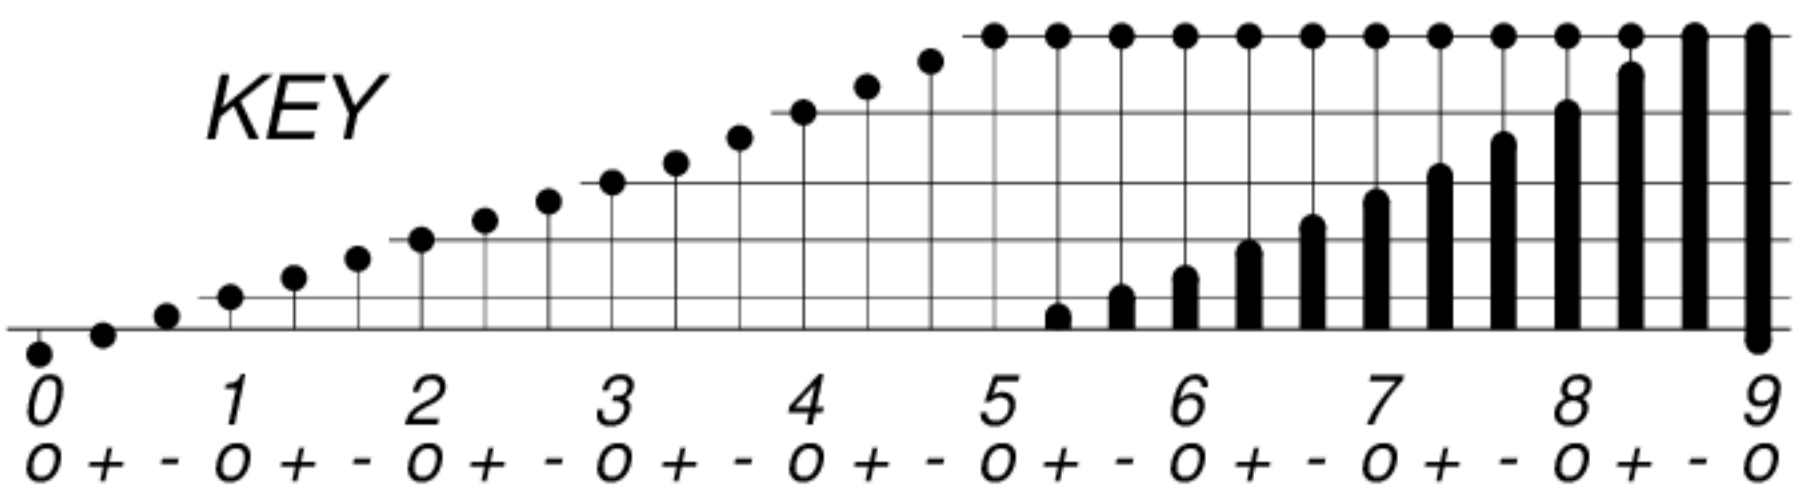

DAYS IN SOLAR ROTATION INTERVAL

1 2 3 4 5 6 7 8 9 10 11 12 13 14 15 16 17 18 19 20 21 22 23 24 25 26 27

KEY

▲ = sudden commencement

GFZ German Research Centre for Geosciences
**PLANETARY MAGNETIC
 THREE-HOUR-RANGE INDICES**
Kp till 2007 Jul 31