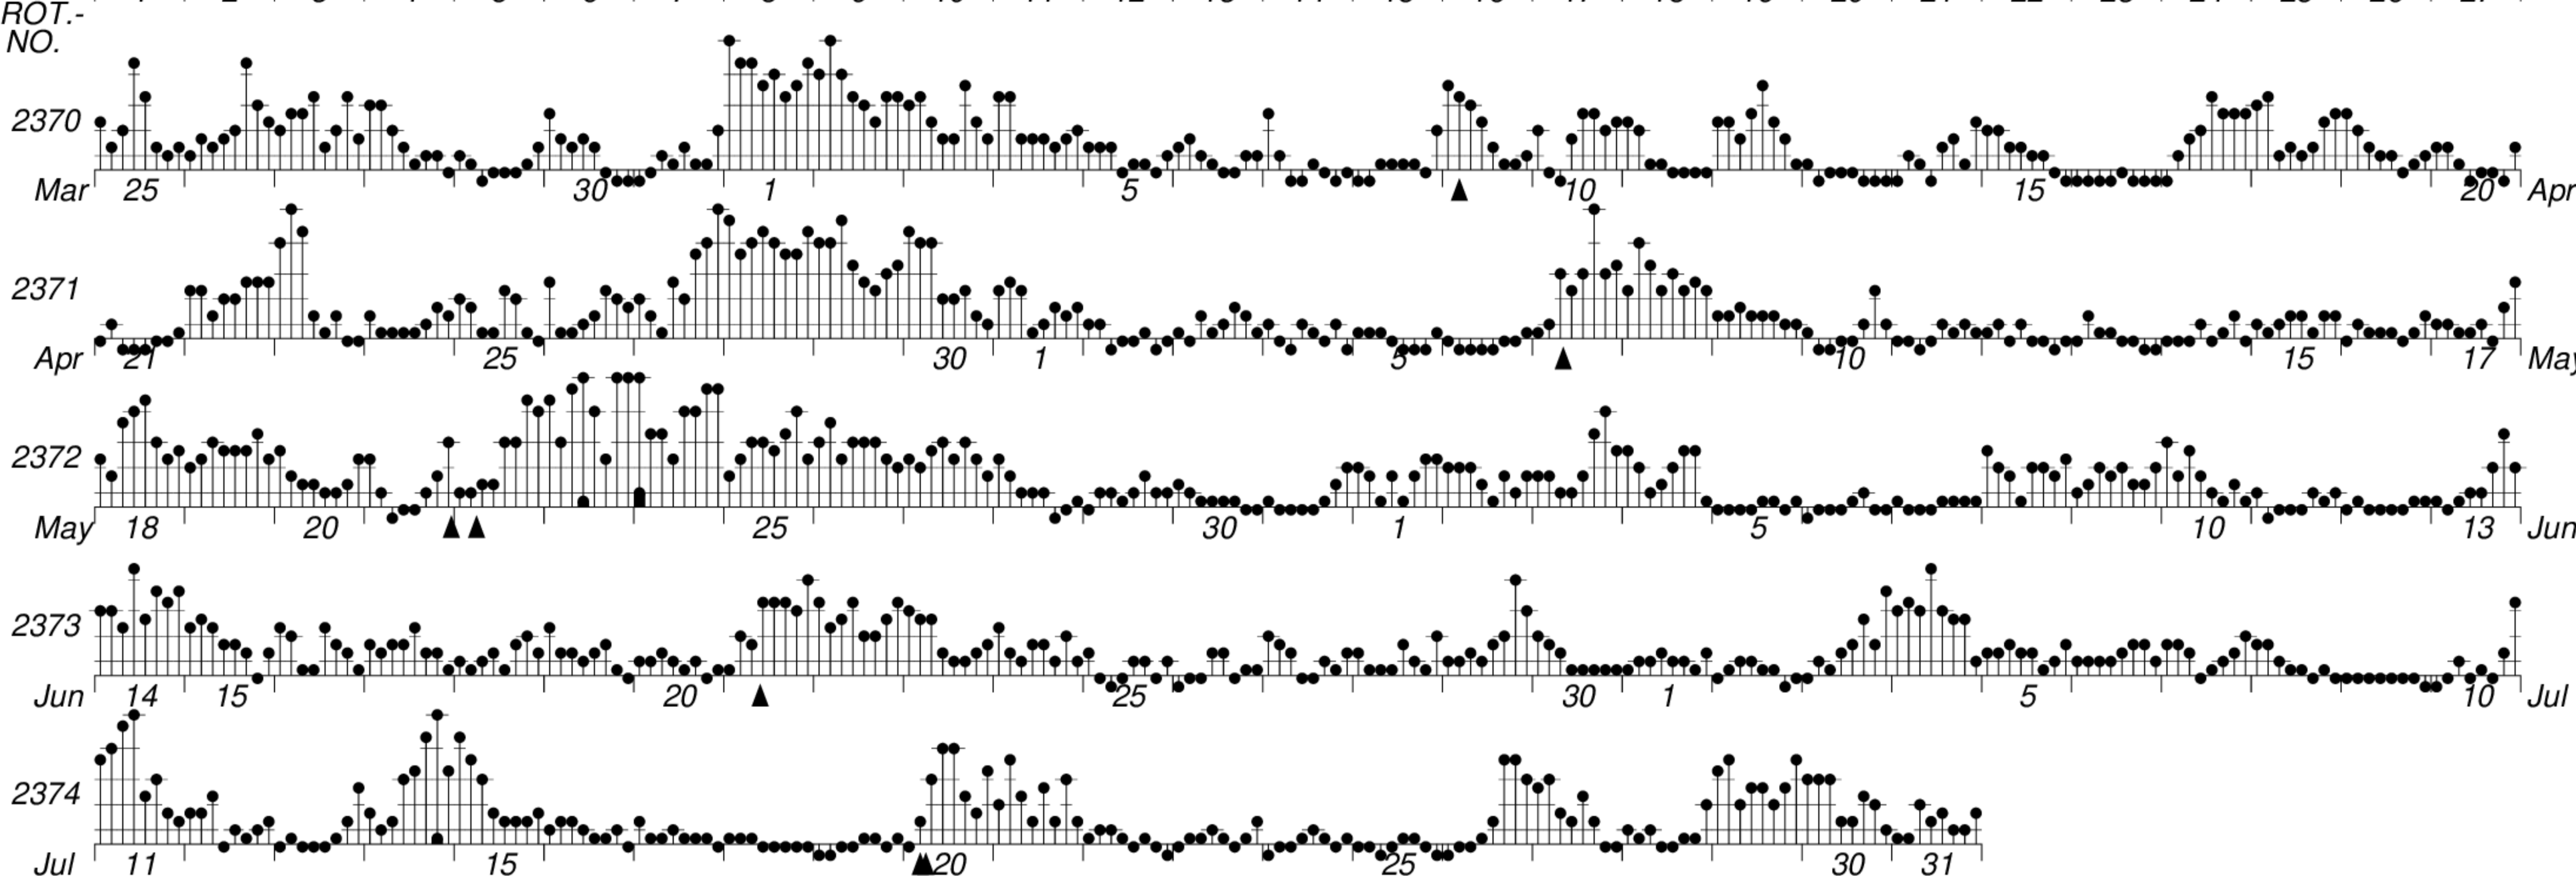

DAYS IN SOLAR ROTATION INTERVAL

1 2 3 4 5 6 7 8 9 10 11 12 13 14 15 16 17 18 19 20 21 22 23 24 25 26 27

KEY

▲ = sudden commencement

GFZ German Research Centre for Geosciences
**PLANETARY MAGNETIC
 THREE-HOUR-RANGE INDICES**
Kp till 2007 Jul 31