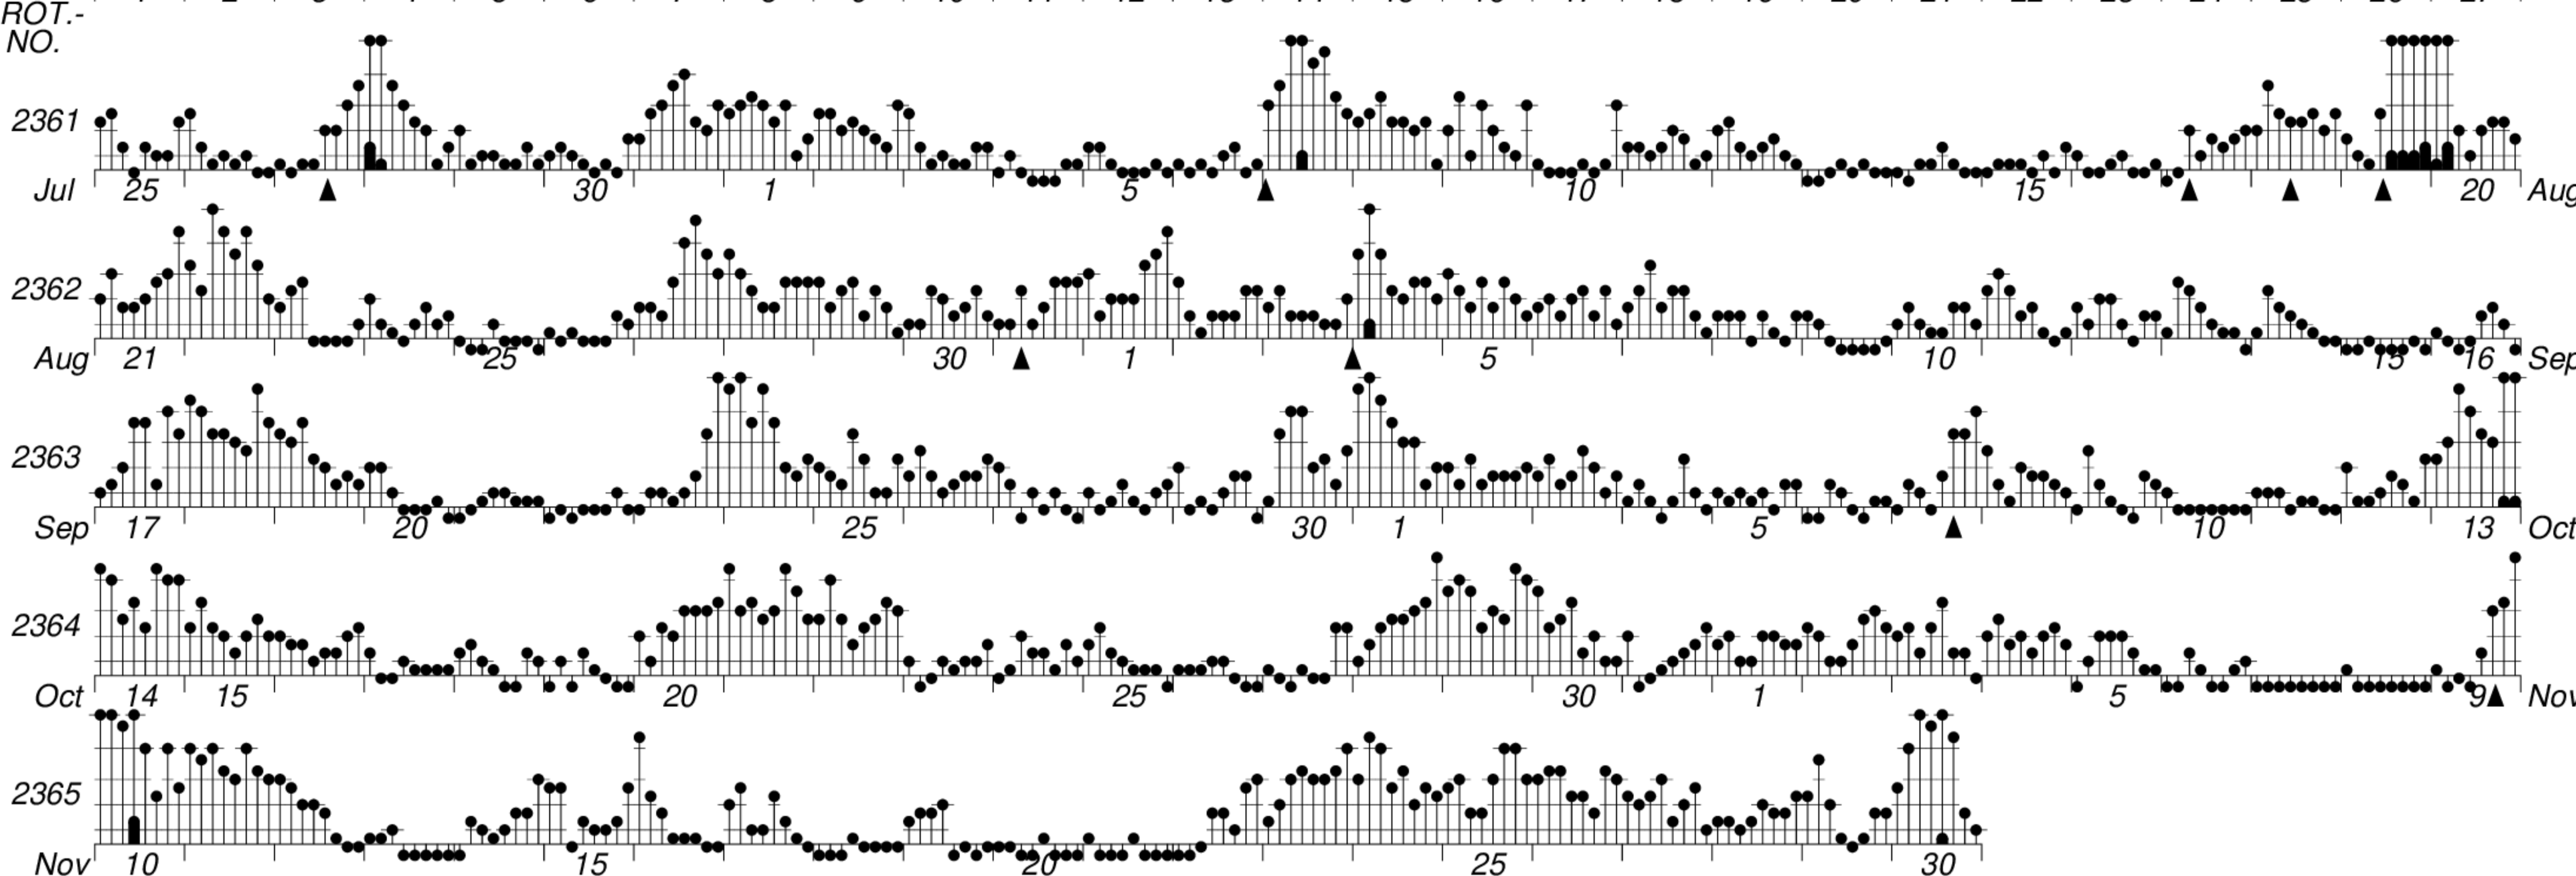

DAYS IN SOLAR ROTATION INTERVAL

1 2 3 4 5 6 7 8 9 10 11 12 13 14 15 16 17 18 19 20 21 22 23 24 25 26 27

KEY

▲ = sudden commencement

GFZ German Research Centre for Geosciences
**PLANETARY MAGNETIC
 THREE-HOUR-RANGE INDICES**

Kp till 2006 Nov 30