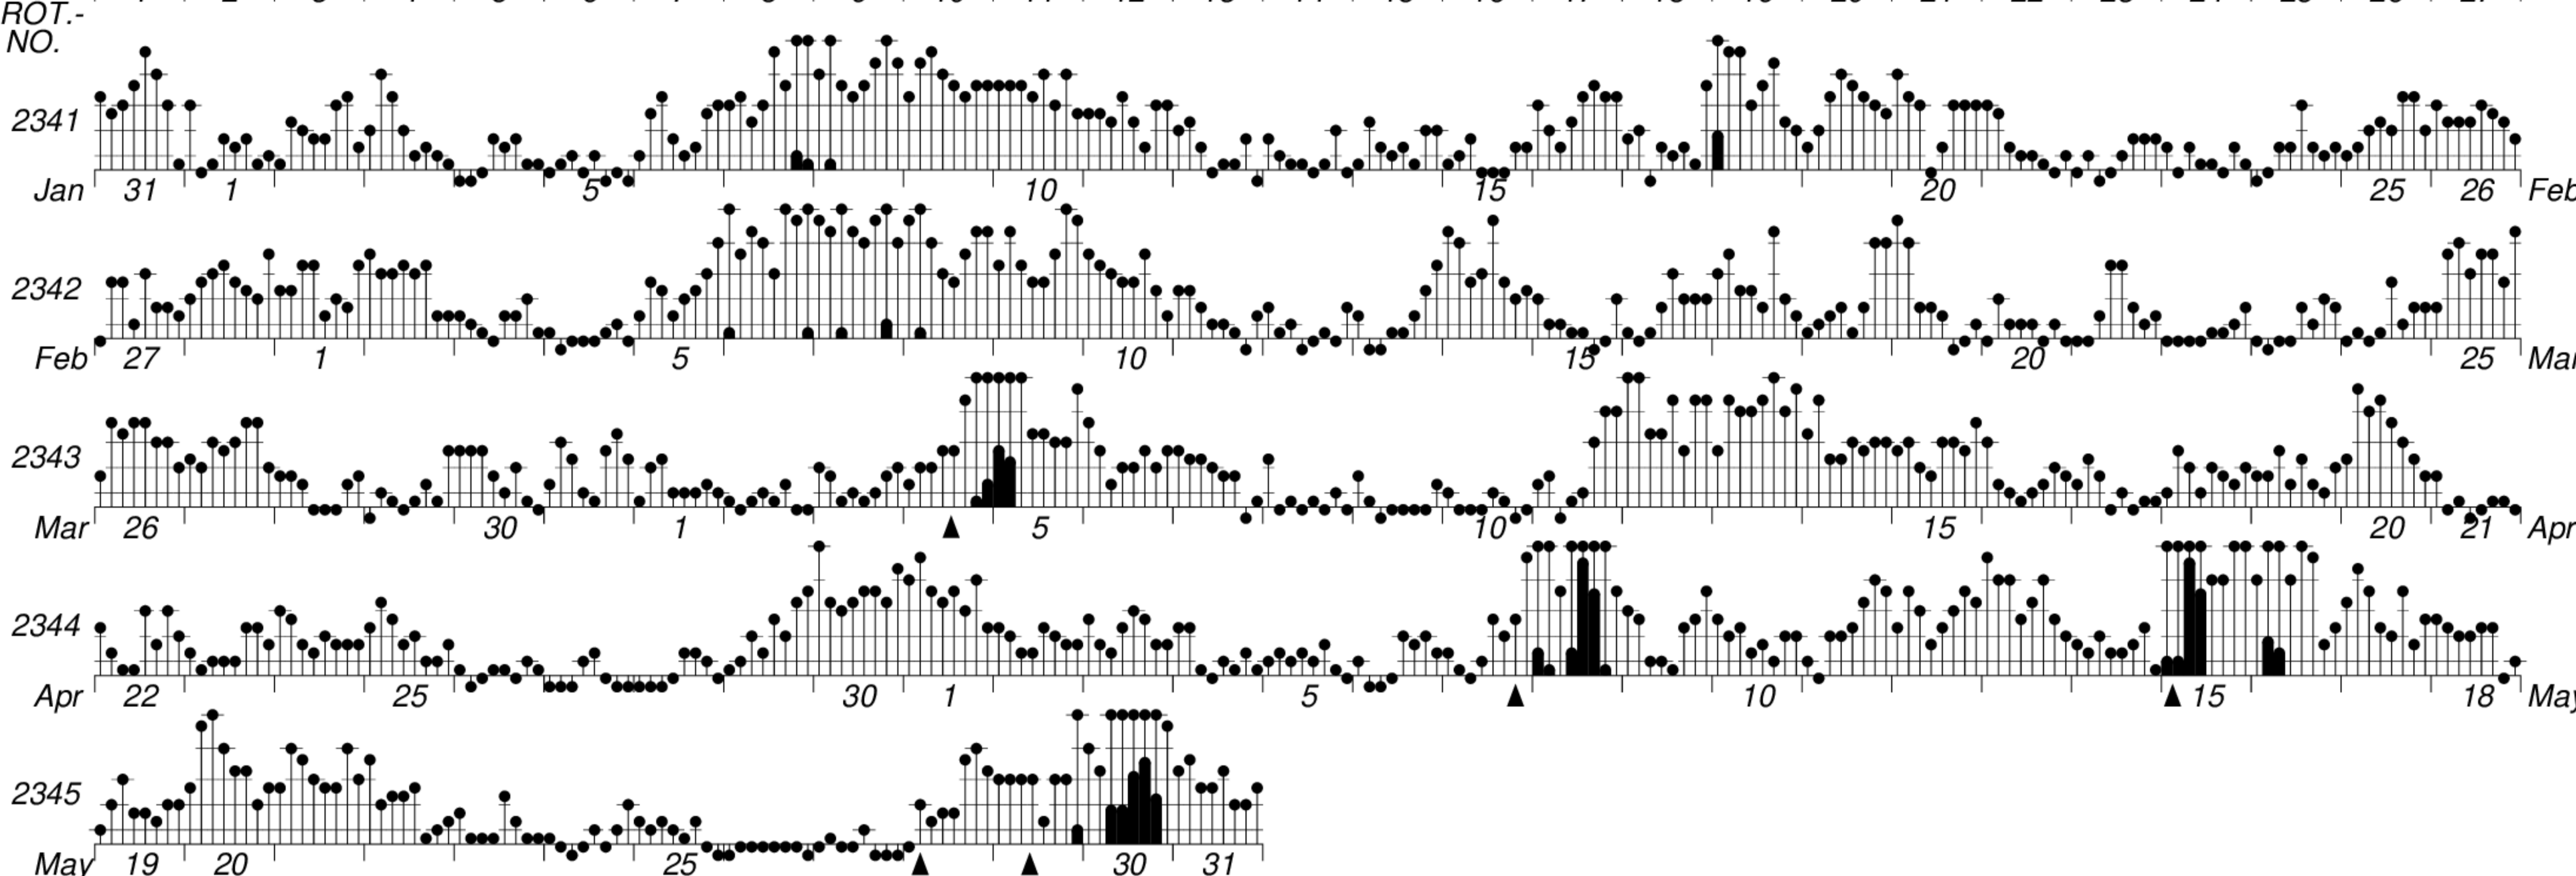

DAYS IN SOLAR ROTATION INTERVAL

1 2 3 4 5 6 7 8 9 10 11 12 13 14 15 16 17 18 19 20 21 22 23 24 25 26 27

KEY

▲ = sudden commencement

GFZ German Research Centre for Geosciences
**PLANETARY MAGNETIC
THREE-HOUR-RANGE INDICES**

Kp till 2005 May 31