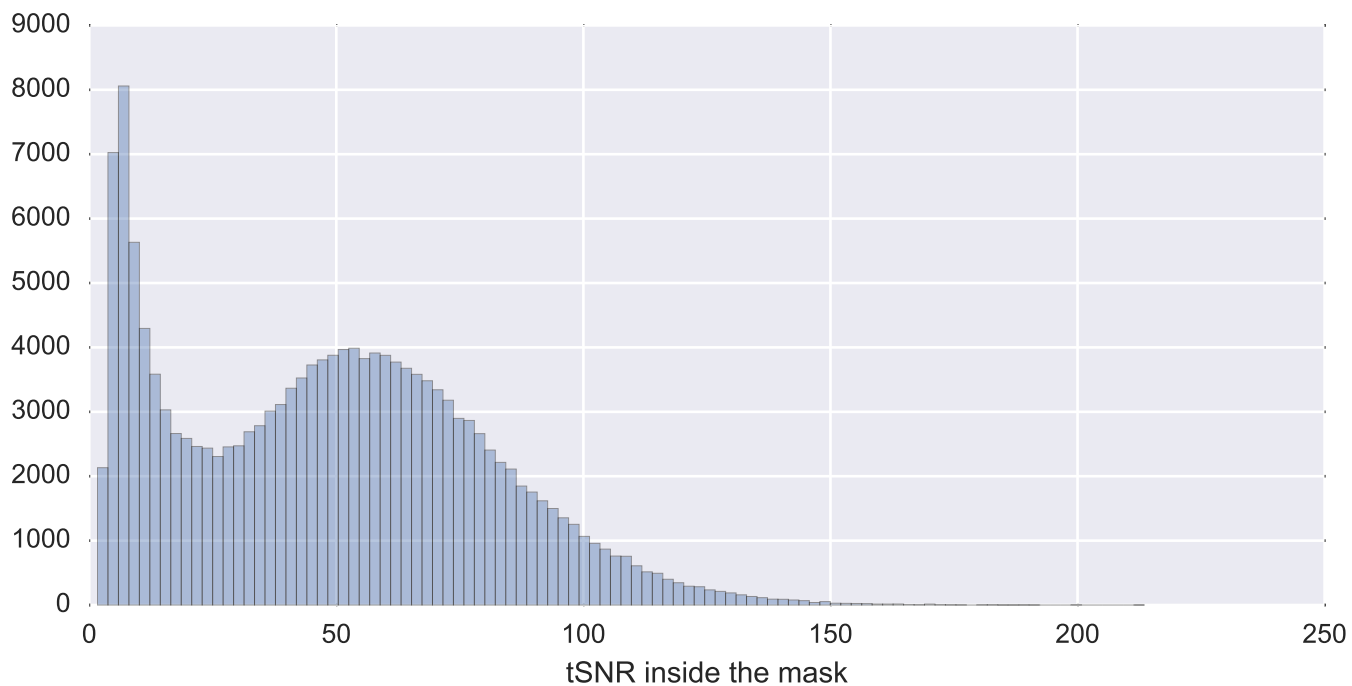

Mean EPI

Brain mask

tSNR

motion

fieldmap correction

coregistration