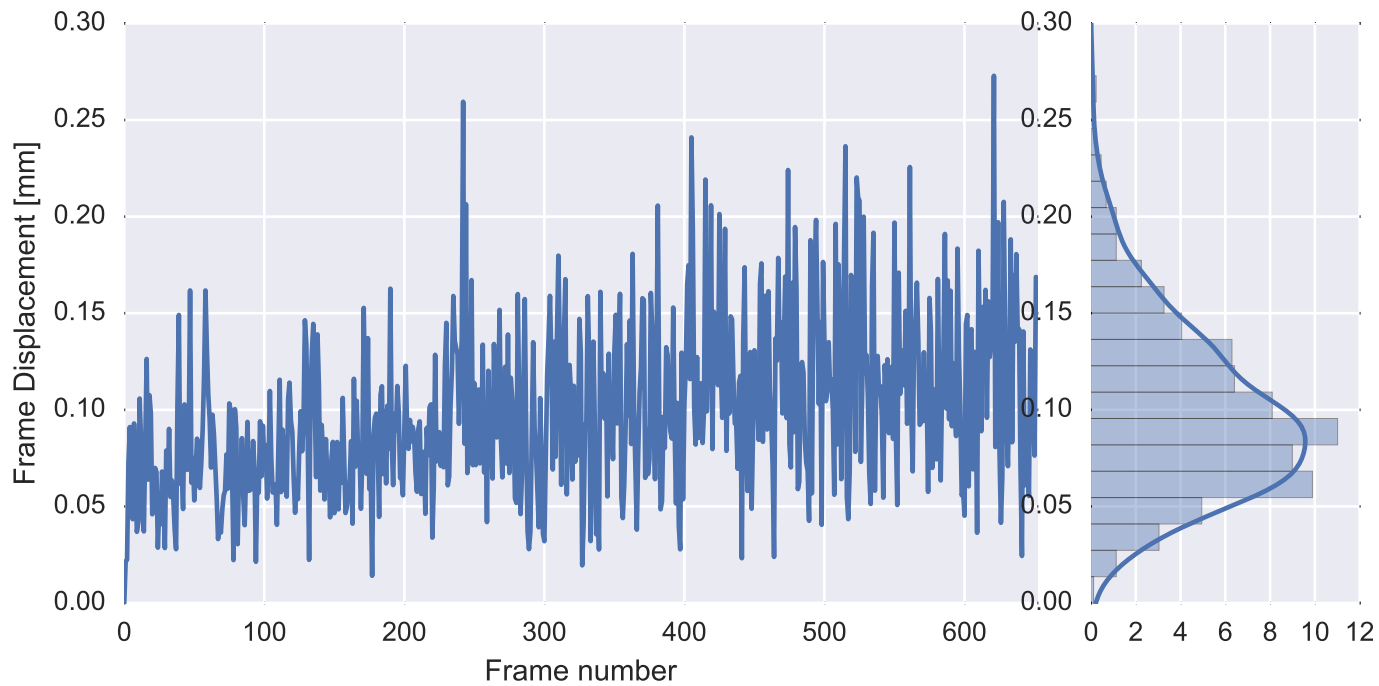

Mean EPI

Brain mask

tSNR

motion

fieldmap correction

coregistration