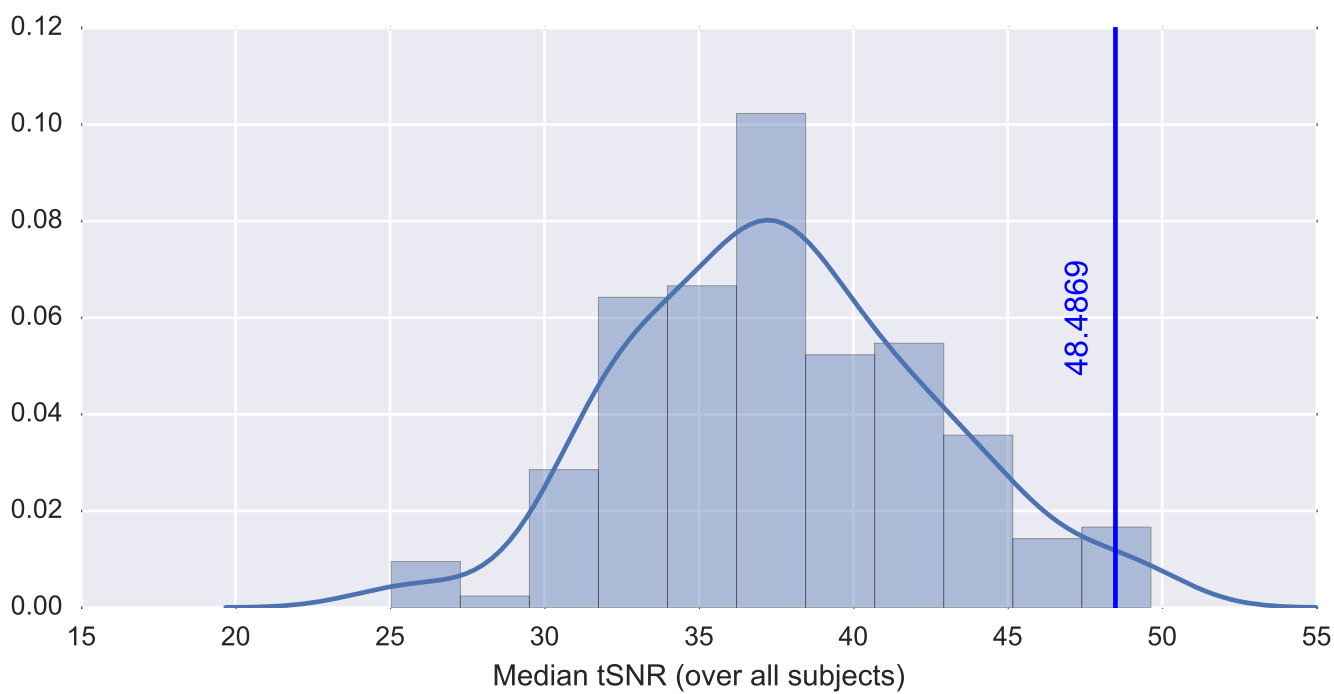

Mean EPI

Brain mask

tSNR

motion

fieldmap correction

coregistration