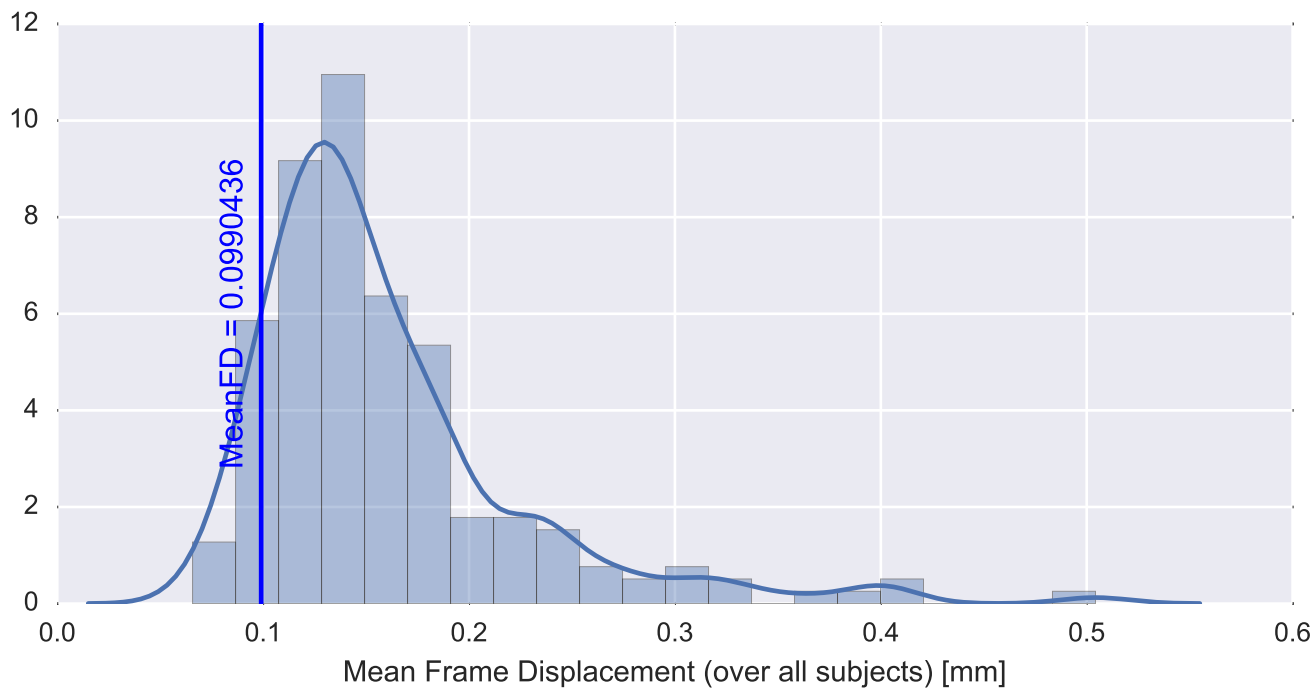

Mean EPI

Brain mask

tSNR

motion

fieldmap correction

coregistration