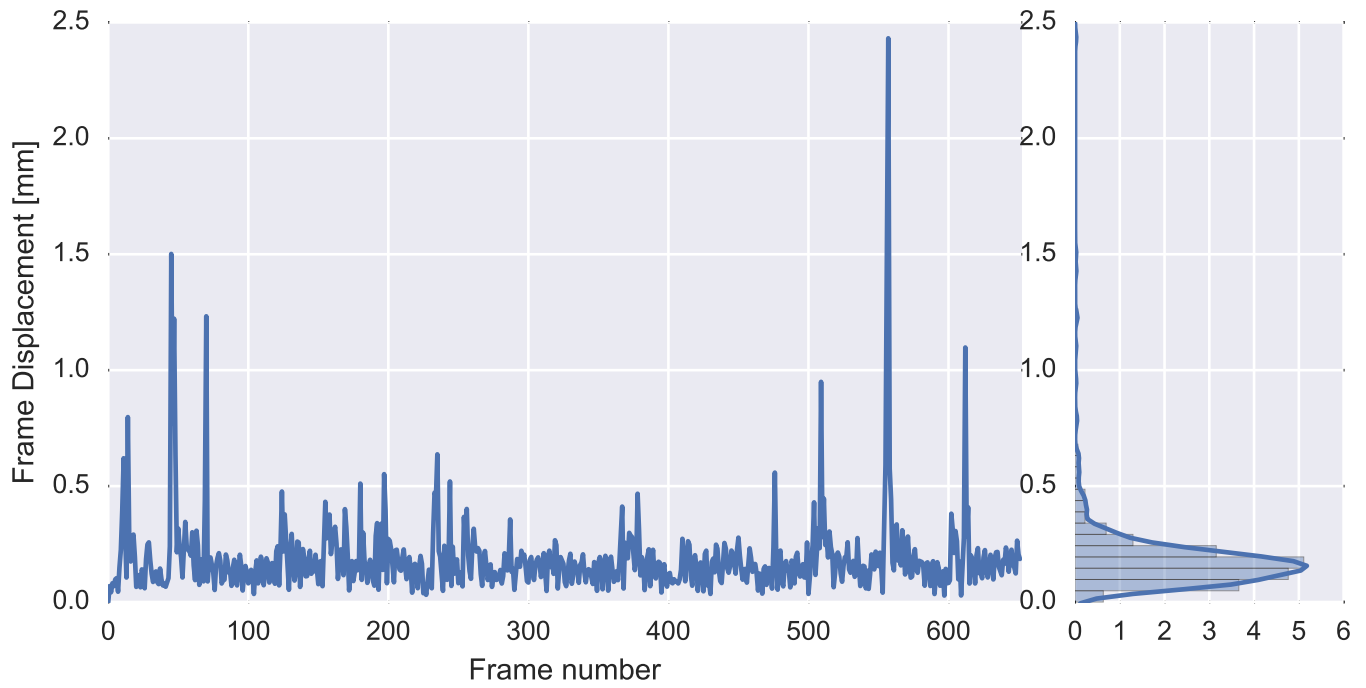

Mean EPI

Brain mask

tSNR

motion

fieldmap correction

coregistration