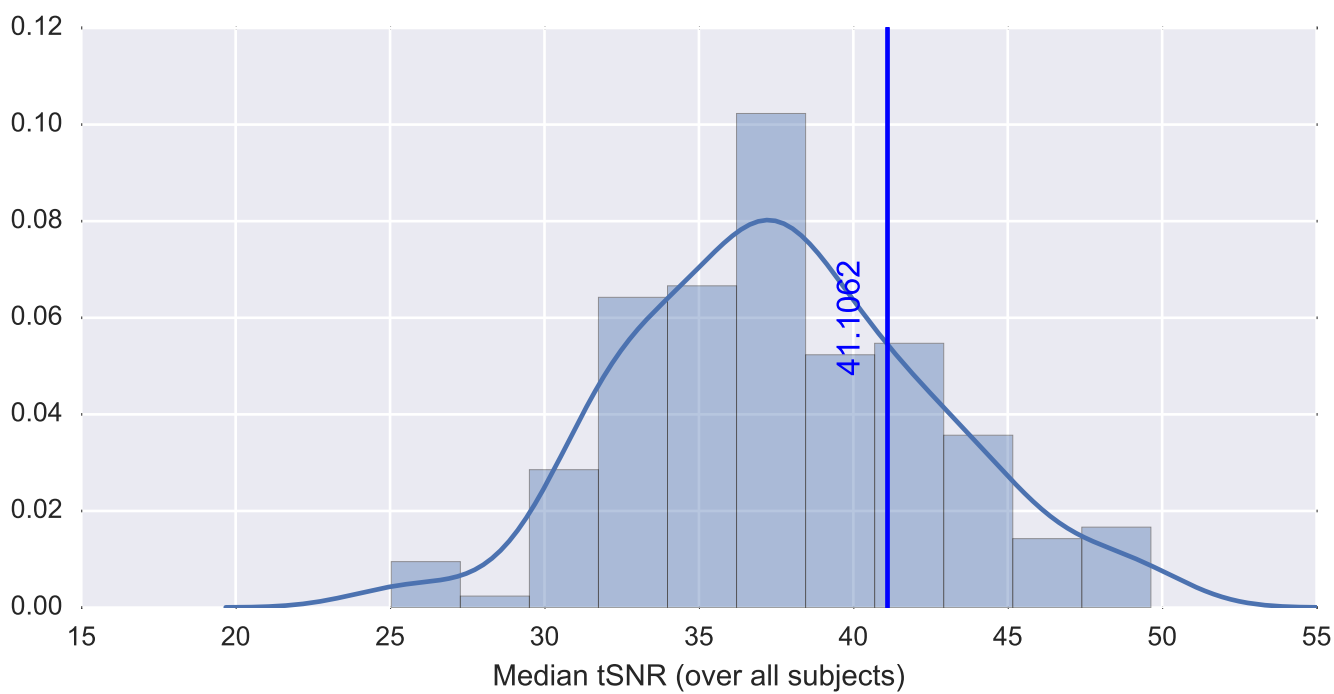

Mean EPI

Brain mask

tSNR

motion

fieldmap correction

coregistration