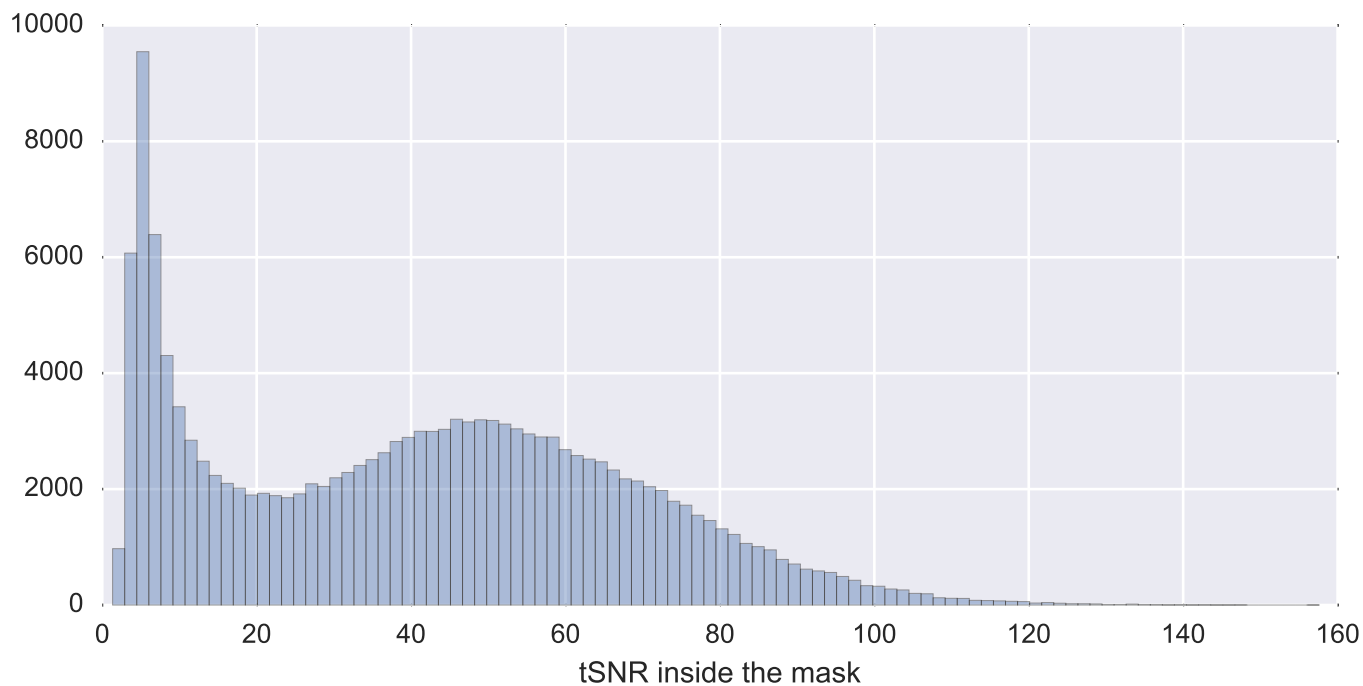

Mean EPI

Brain mask

tSNR

motion

fieldmap correction

coregistration