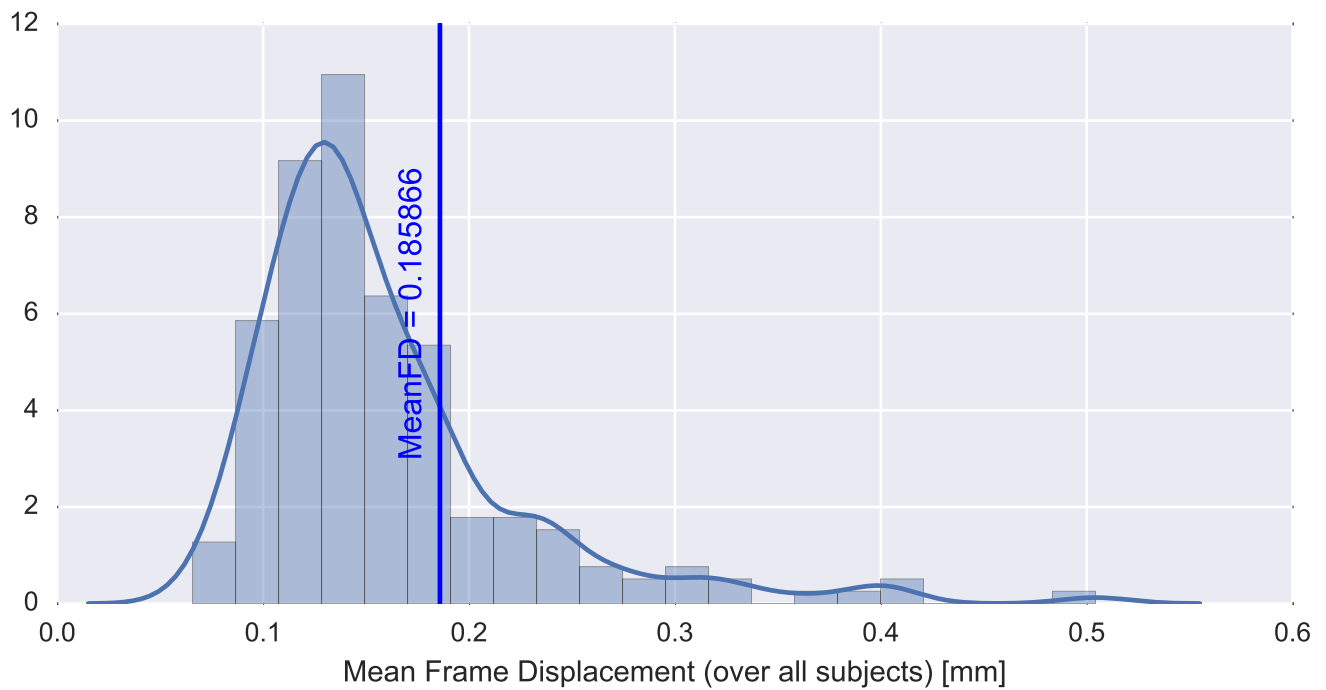

Mean EPI

Brain mask

tSNR

motion

fieldmap correction

coregistration