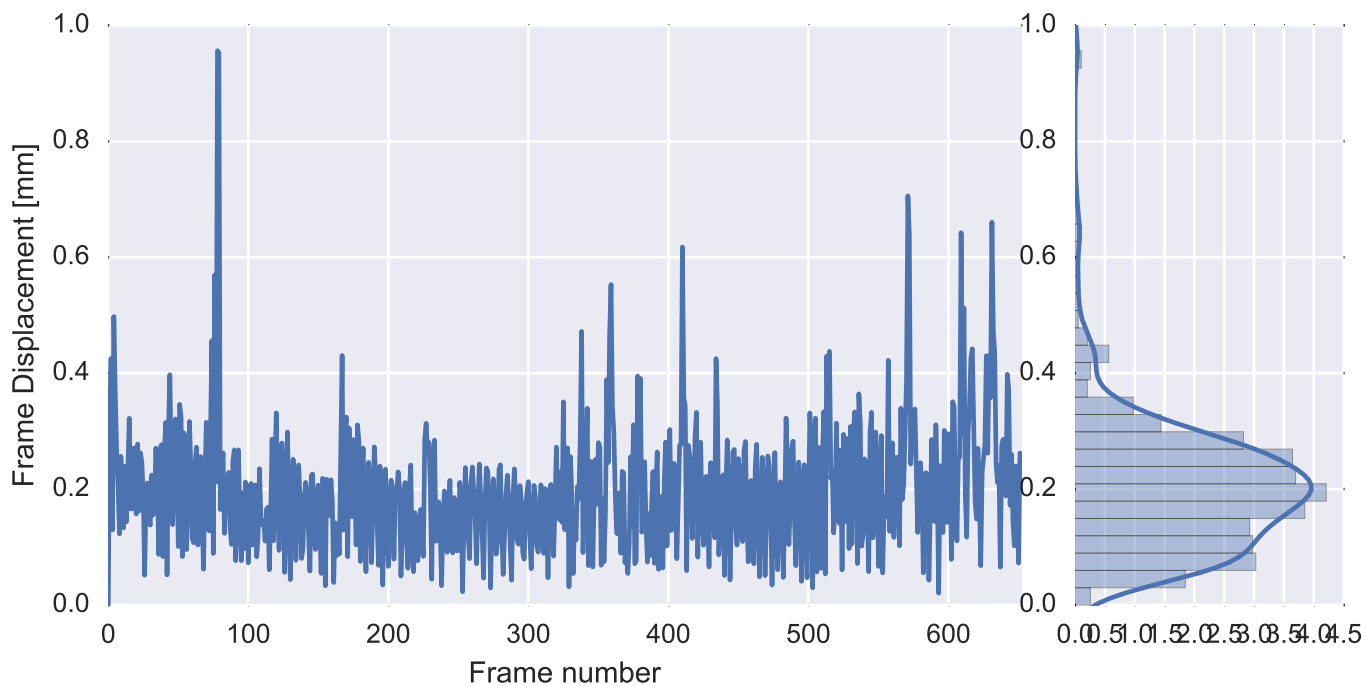

Mean EPI

Brain mask

tSNR

motion

fieldmap correction

coregistration