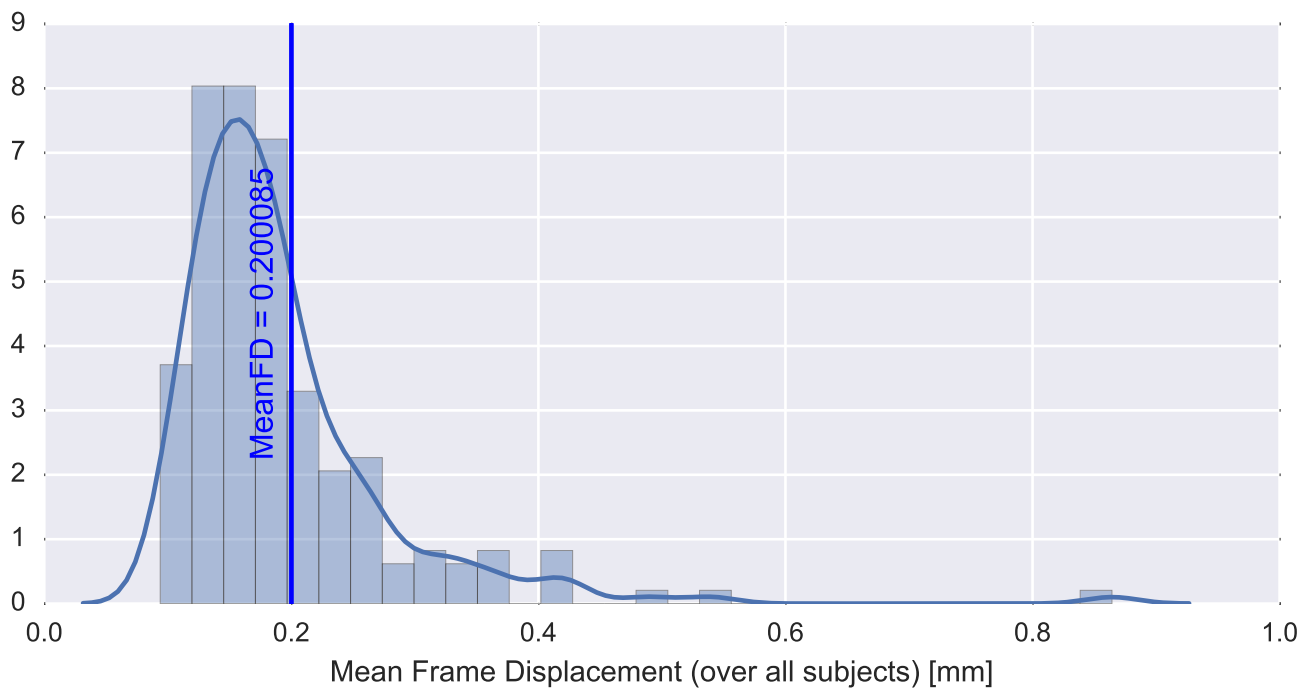

Mean EPI

Brain mask

tSNR

motion

fieldmap correction

coregistration