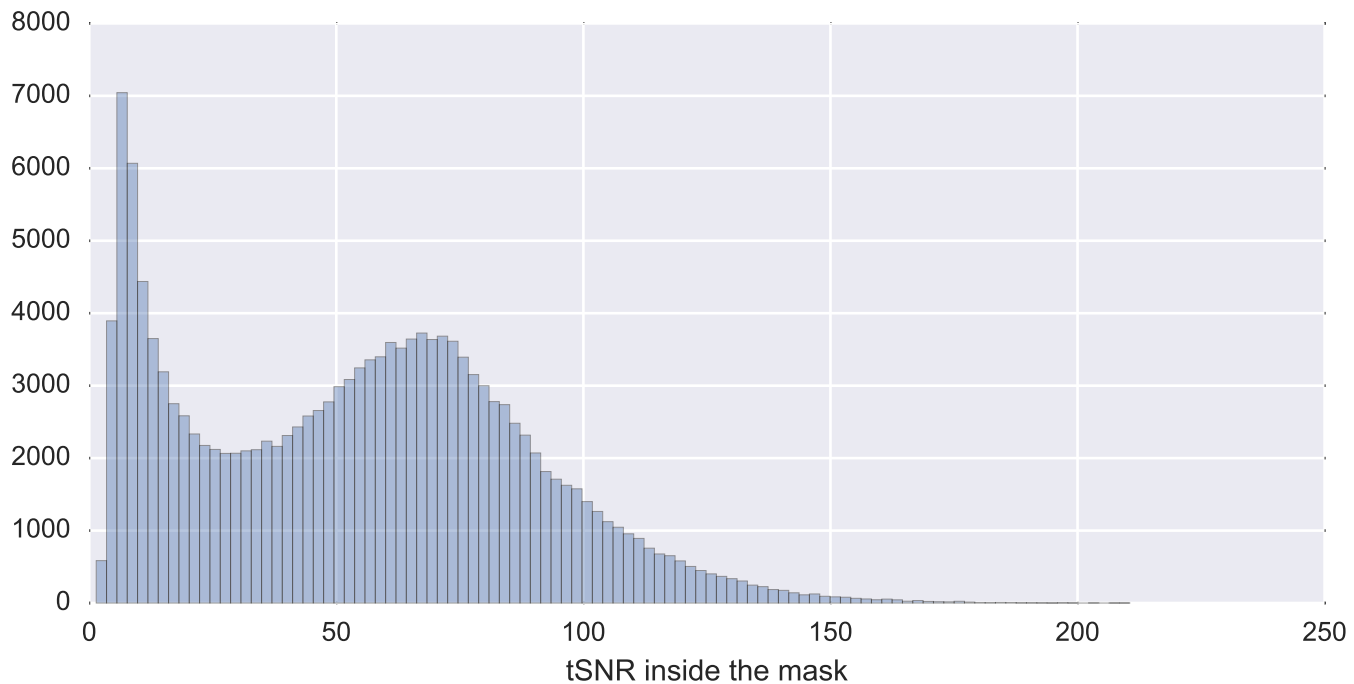

Mean EPI

Brain mask

tSNR

motion

fieldmap correction

coregistration