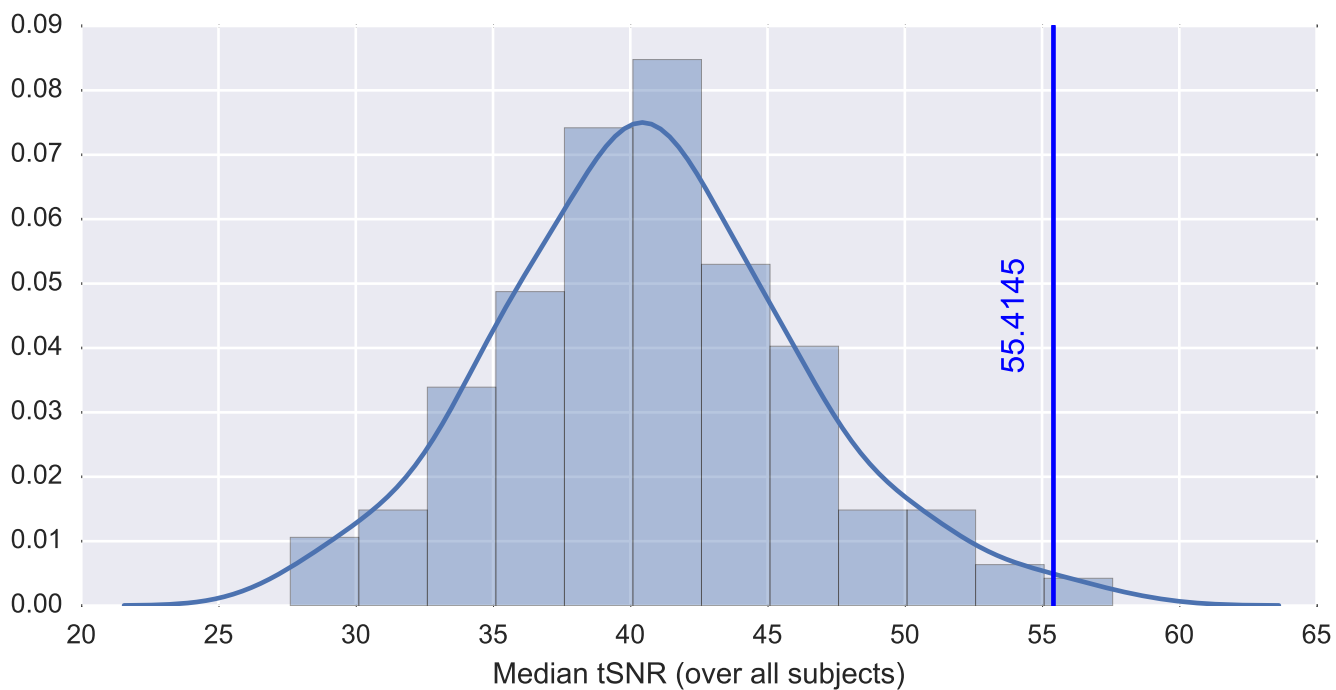

Mean EPI

Brain mask

tSNR

motion

fieldmap correction

coregistration