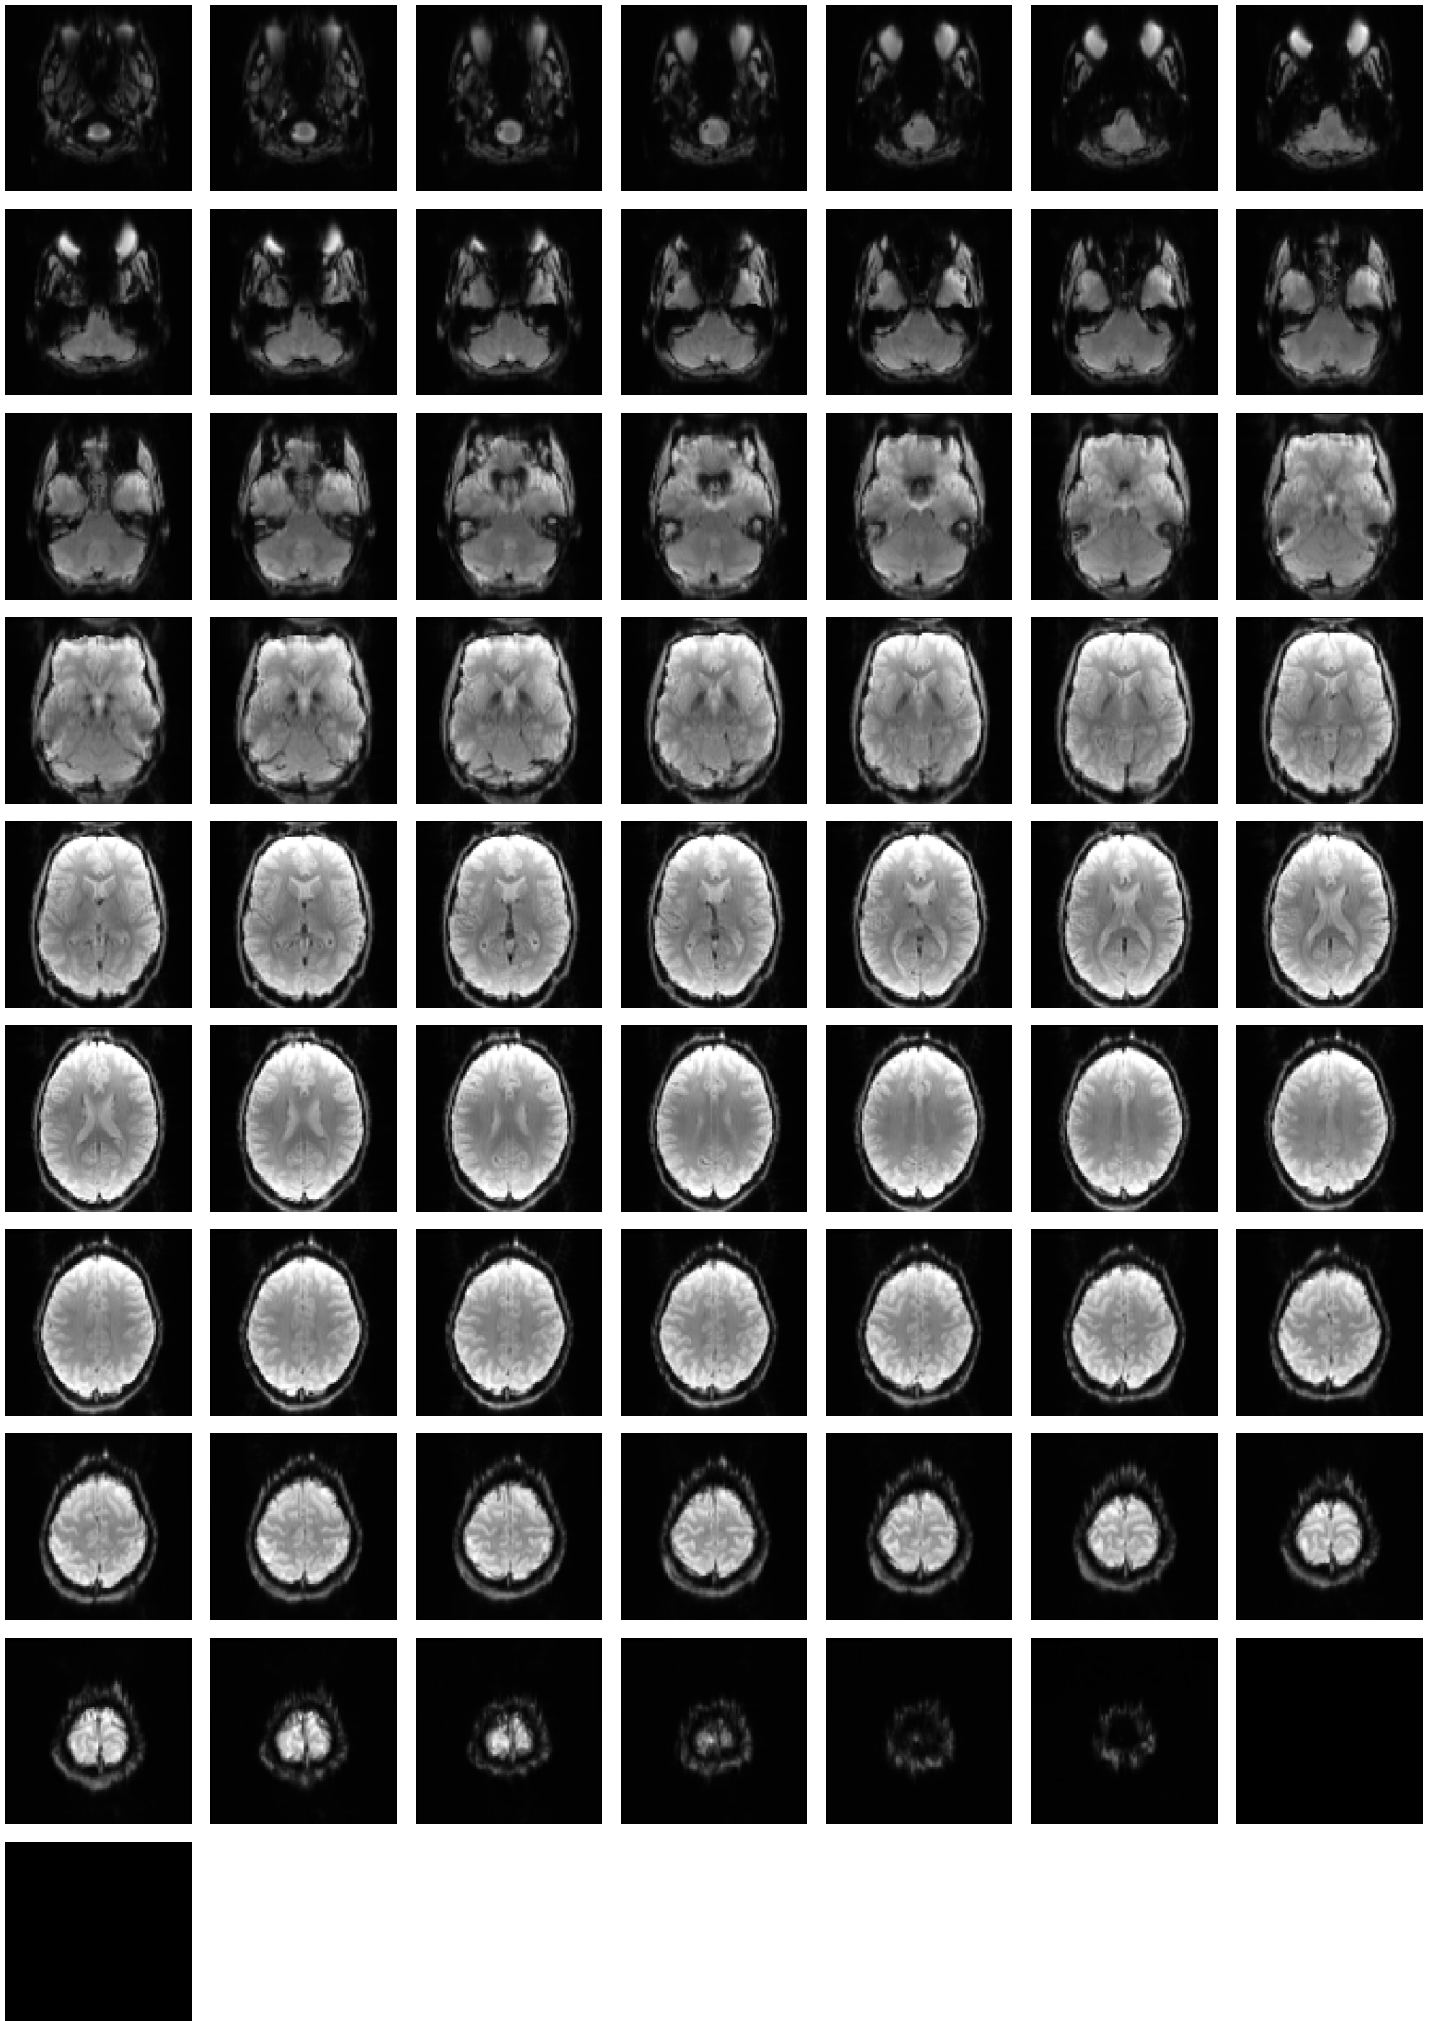

Mean EPI

Brain mask

tSNR

motion

fieldmap correction

coregistration