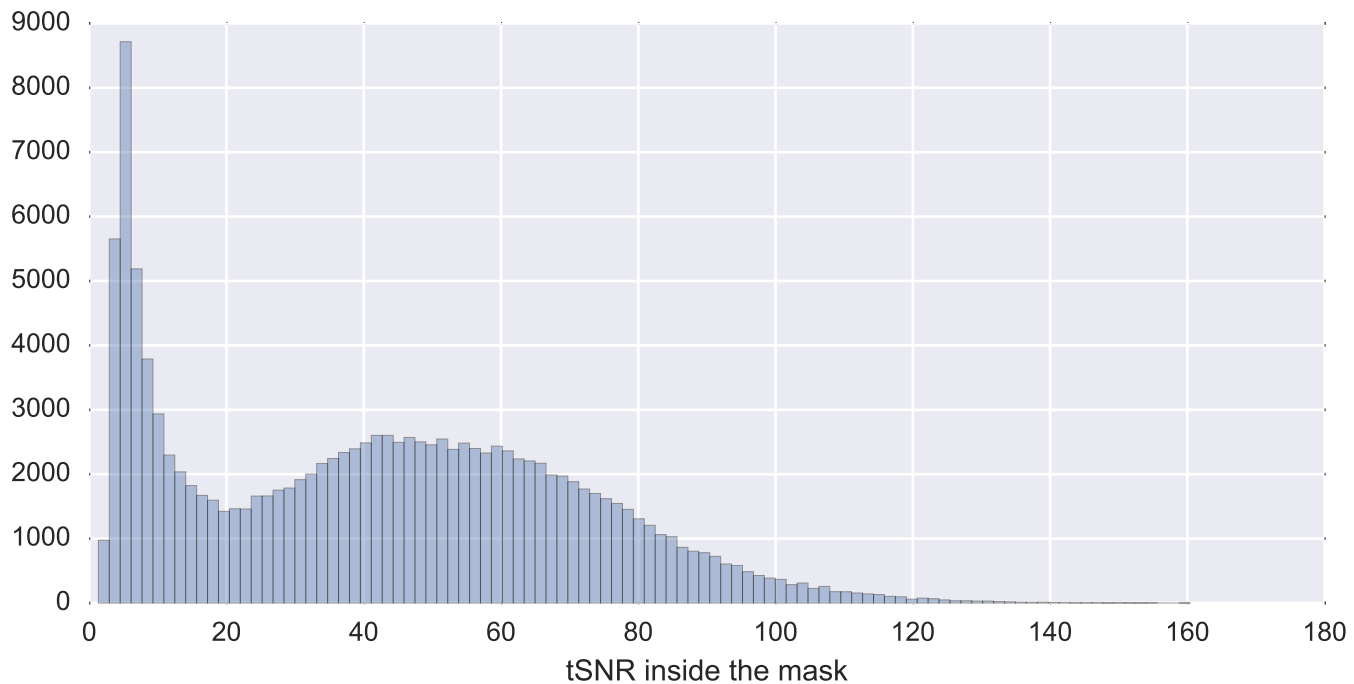

Mean EPI

Brain mask

tSNR

motion

fieldmap correction

coregistration