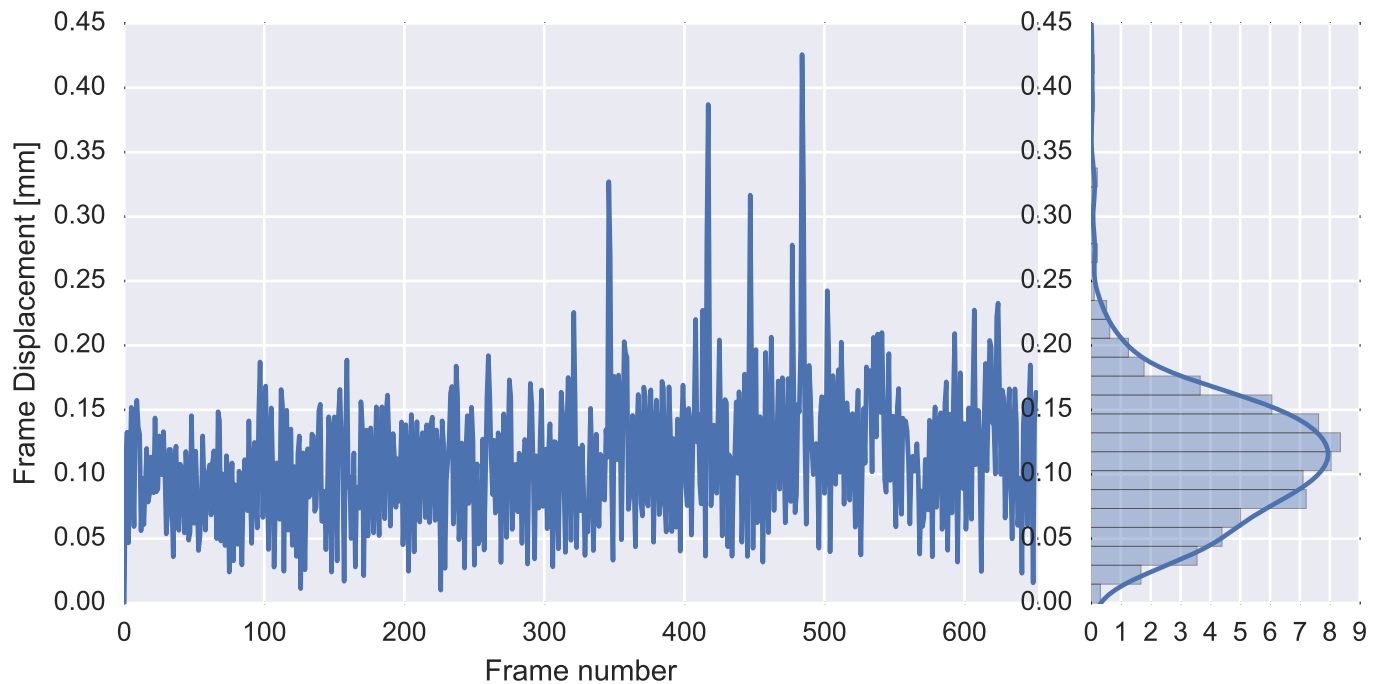

Mean EPI

Brain mask

tSNR

motion

fieldmap correction

coregistration