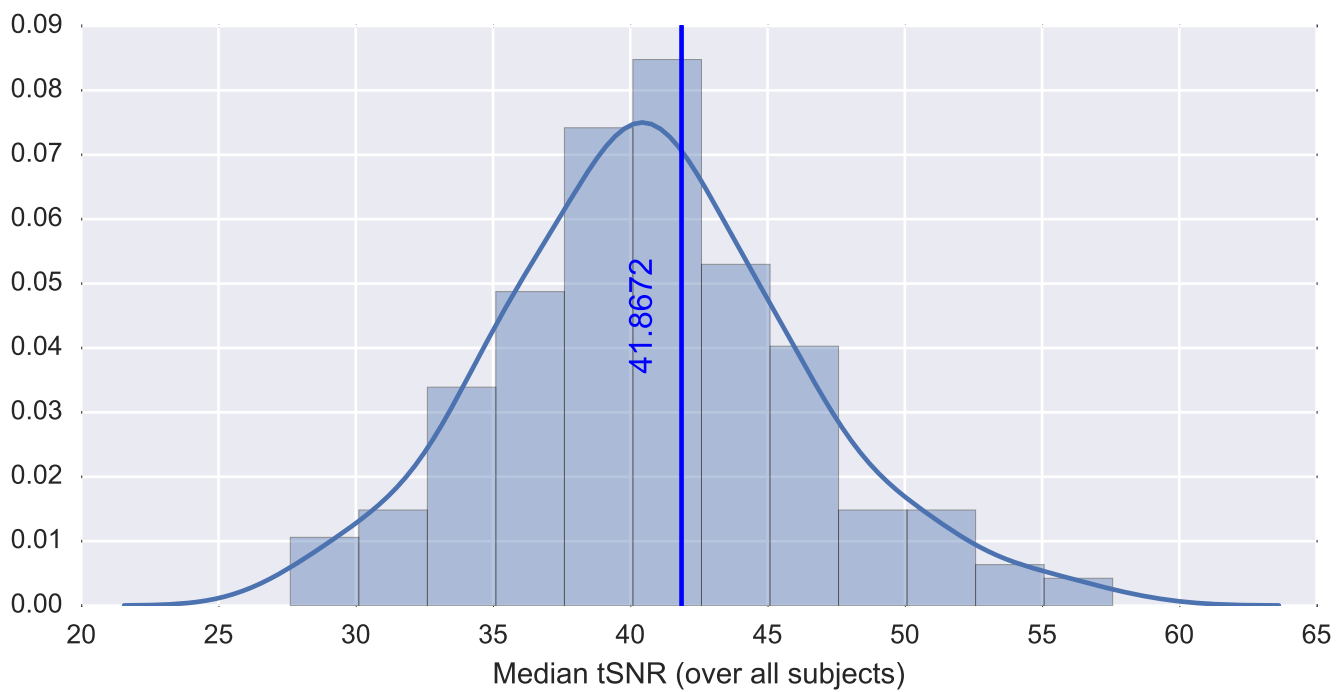

Mean EPI

Brain mask

tSNR

motion

fieldmap correction

coregistration