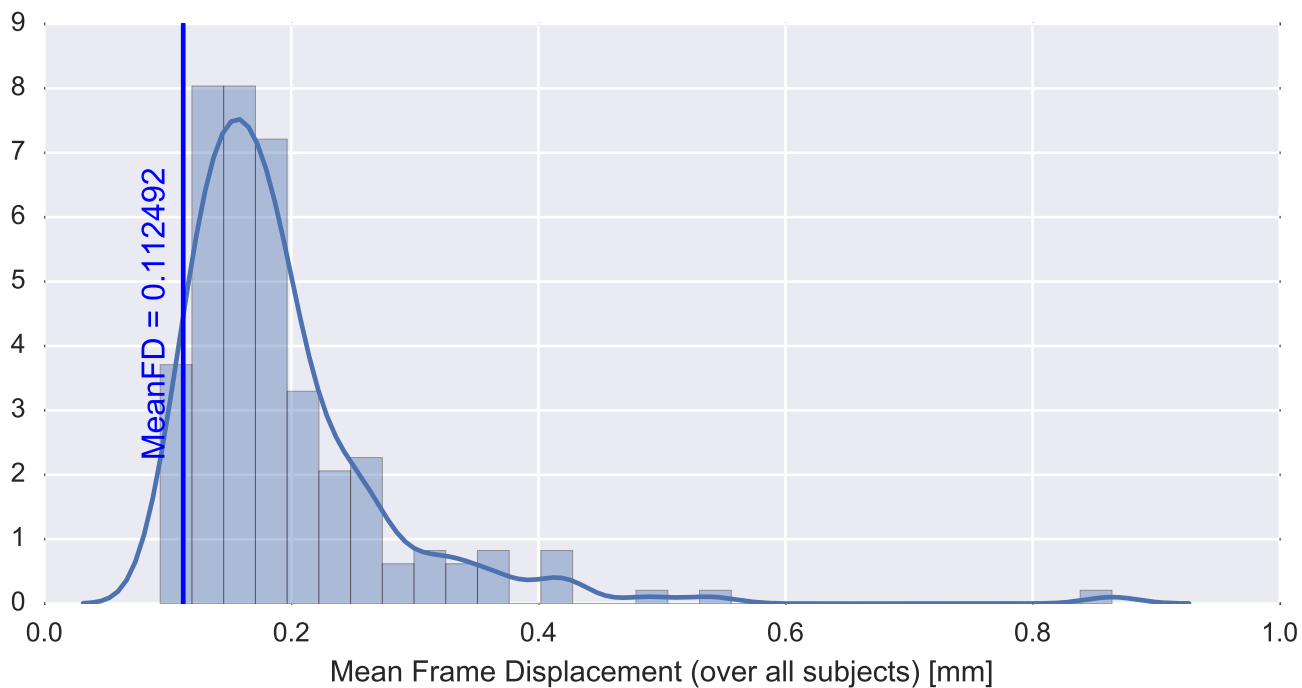

Mean EPI

Brain mask

tSNR

motion

fieldmap correction

coregistration