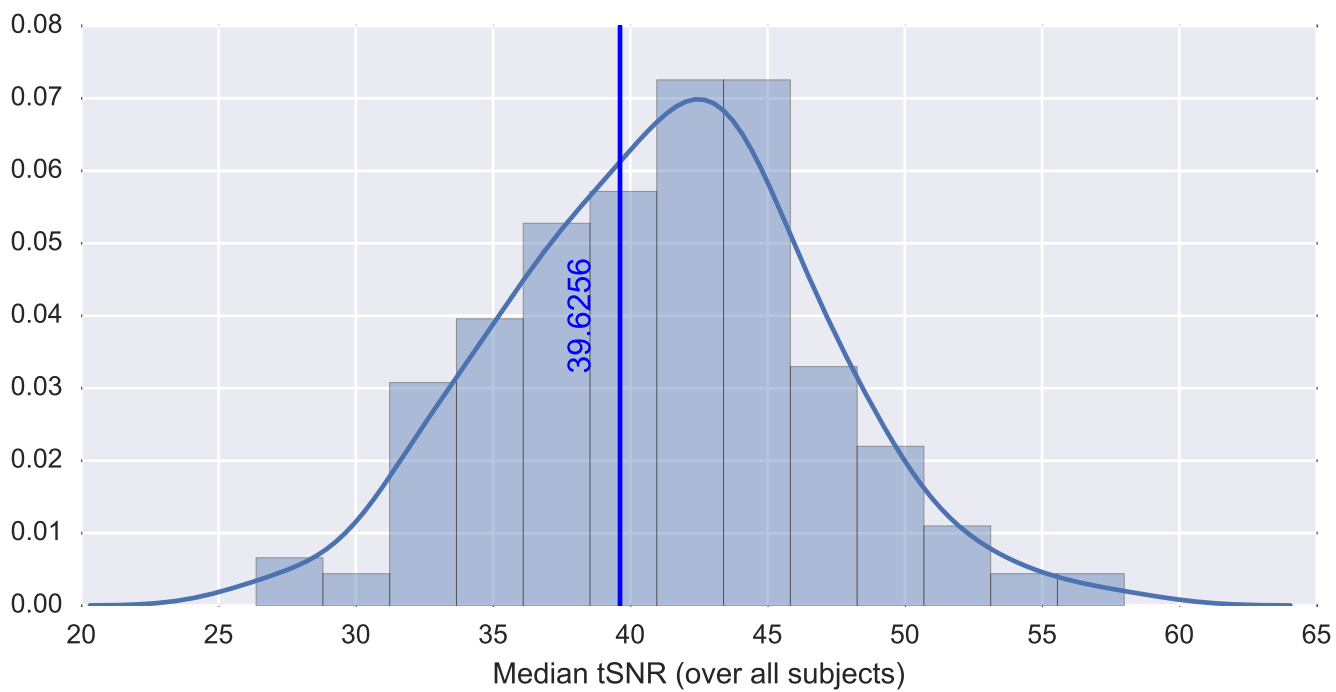

Mean EPI

Brain mask

tSNR

motion

fieldmap correction

coregistration