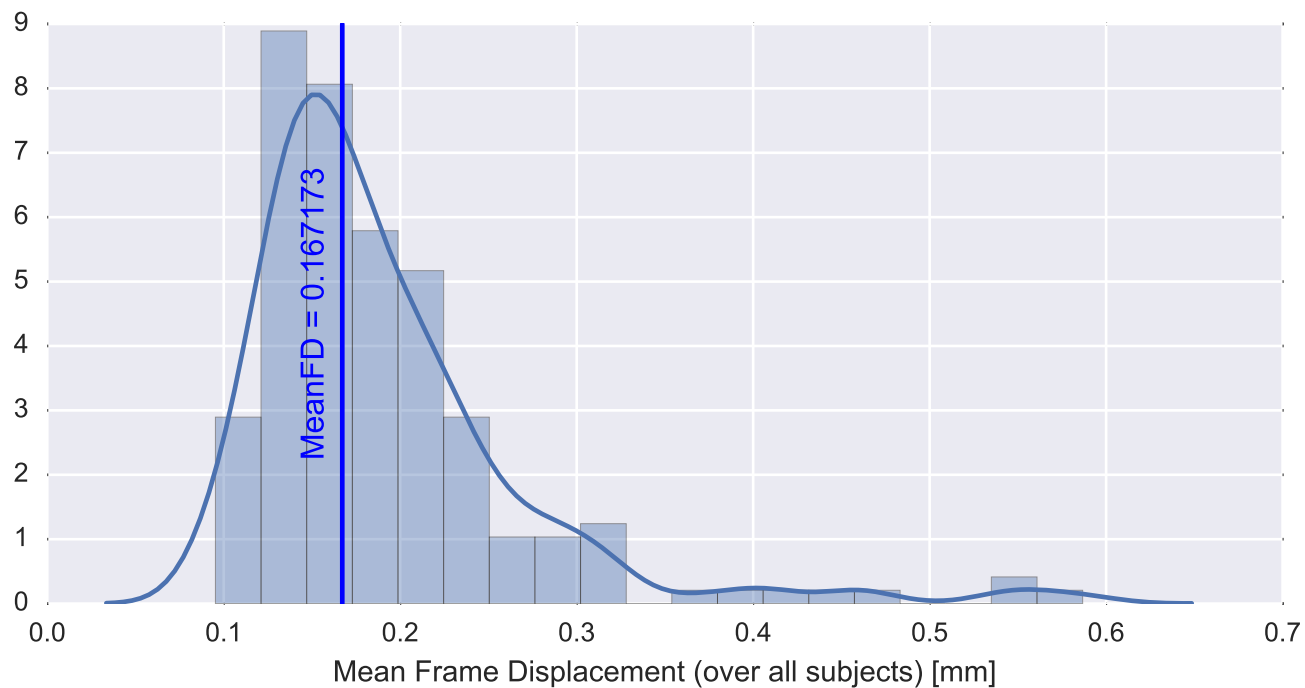

Mean EPI

Brain mask

tSNR

motion

fieldmap correction

coregistration