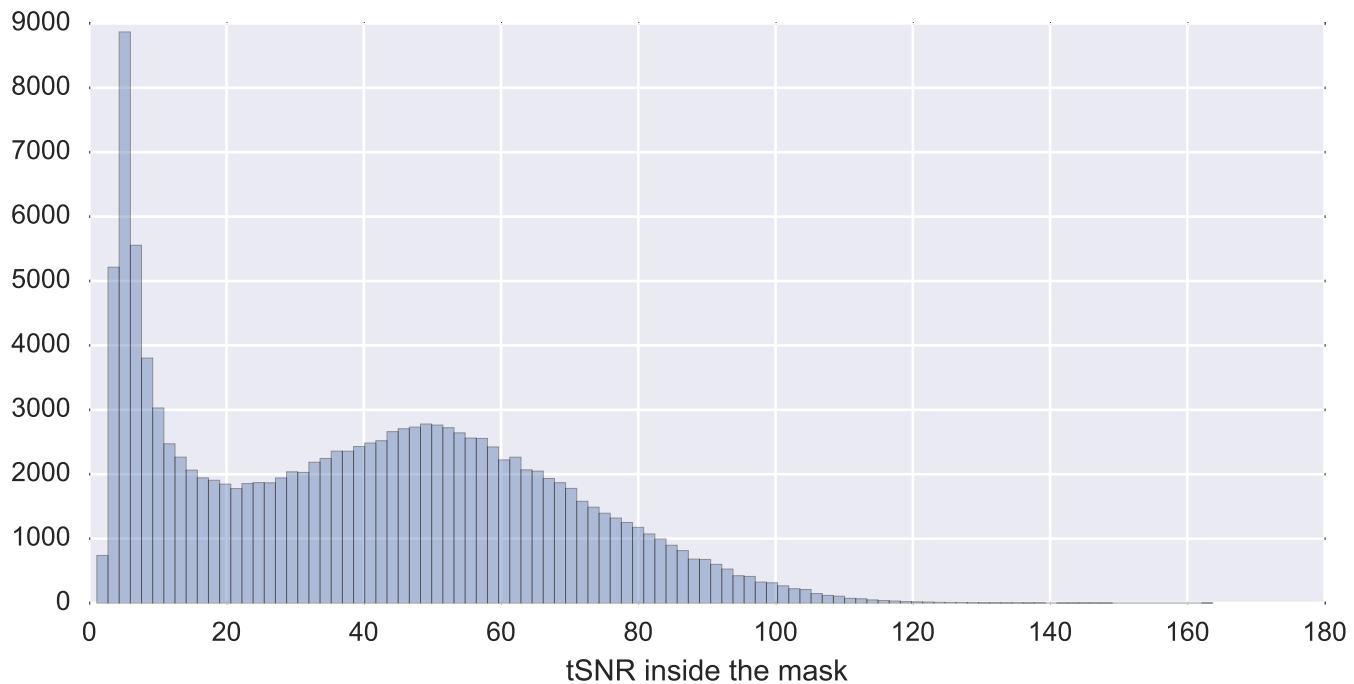

Mean EPI

Brain mask

tSNR

motion

fieldmap correction

coregistration