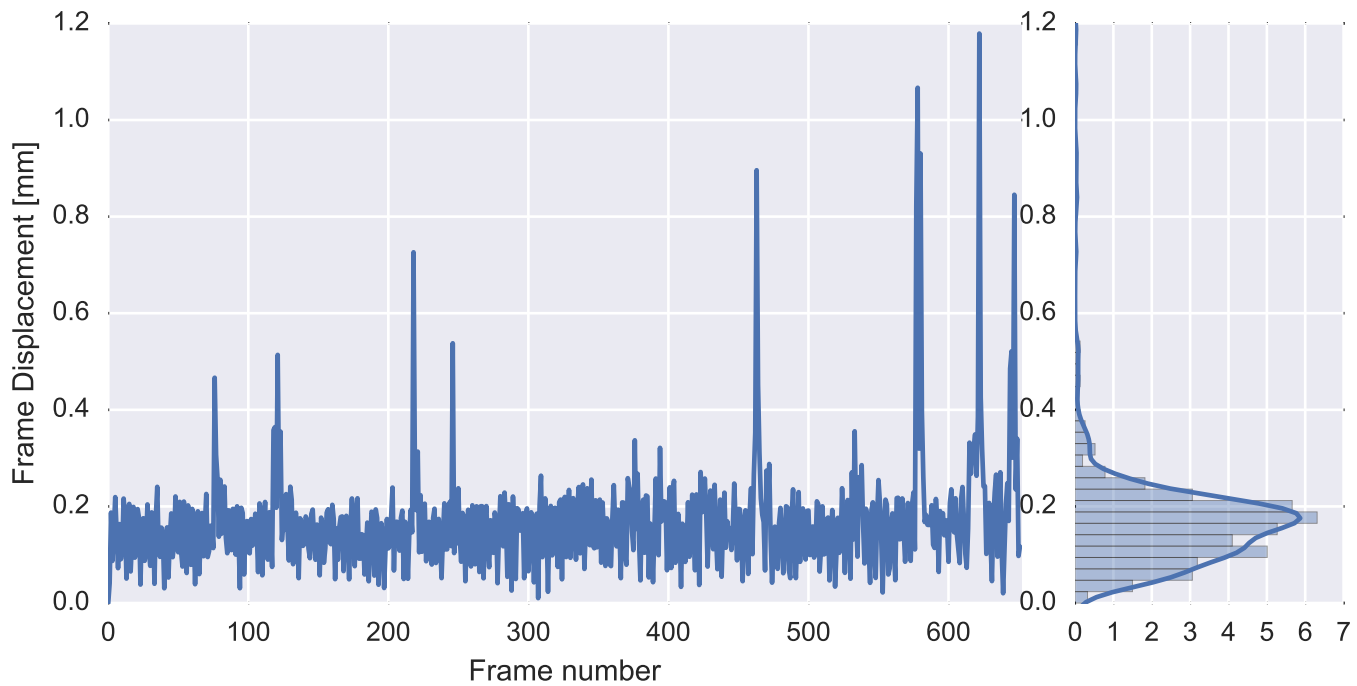

Mean EPI

Brain mask

tSNR

motion

fieldmap correction

coregistration