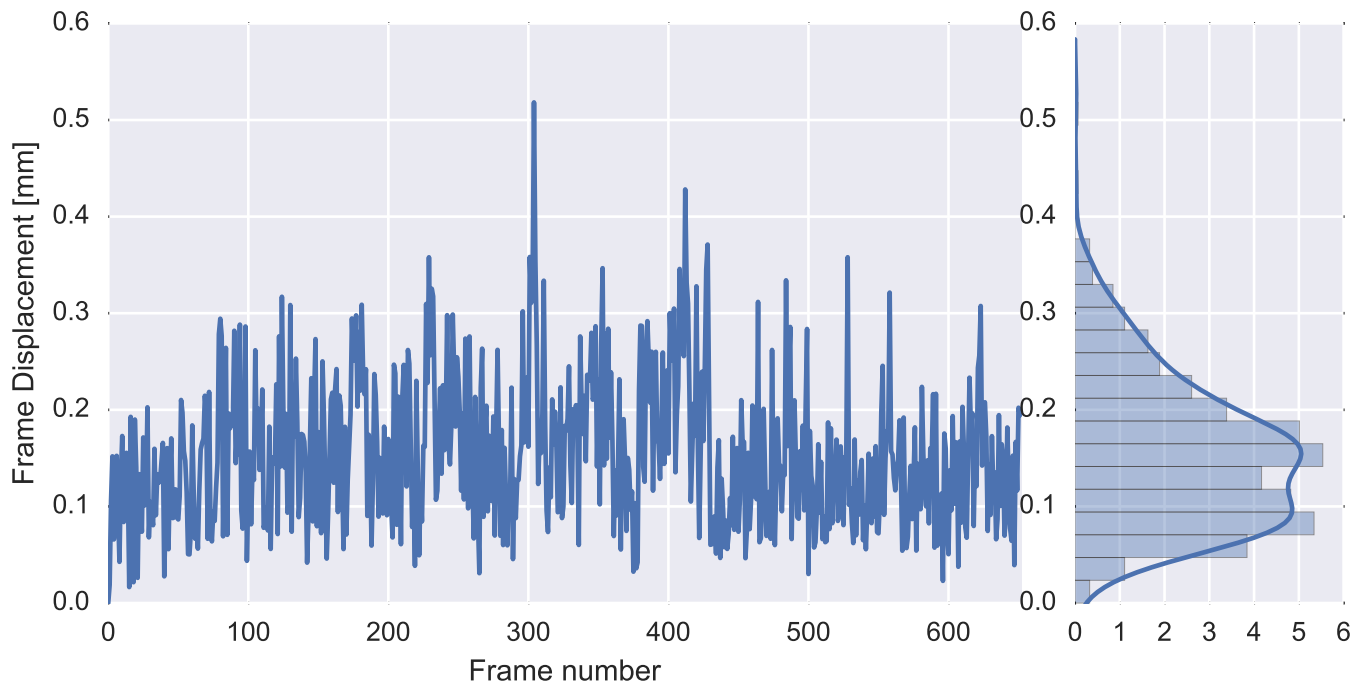

Mean EPI

Brain mask

tSNR

motion

fieldmap correction

coregistration