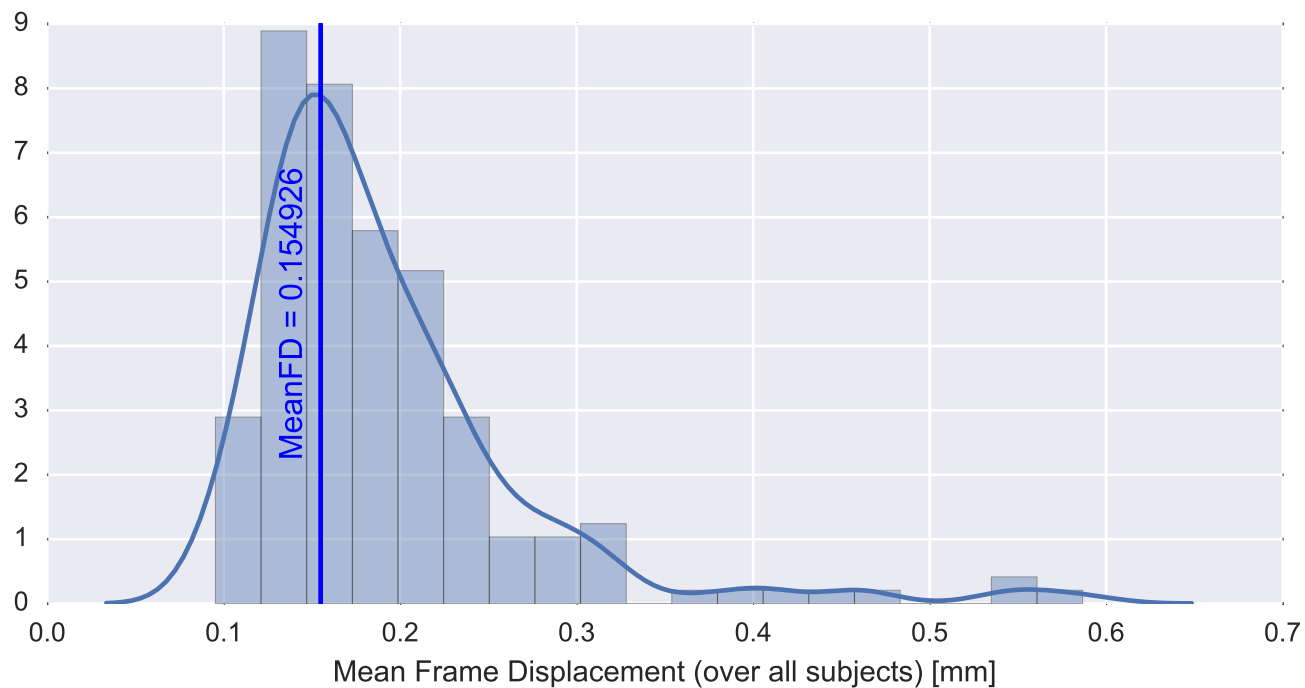

Mean EPI

Brain mask

tSNR

motion

fieldmap correction

coregistration