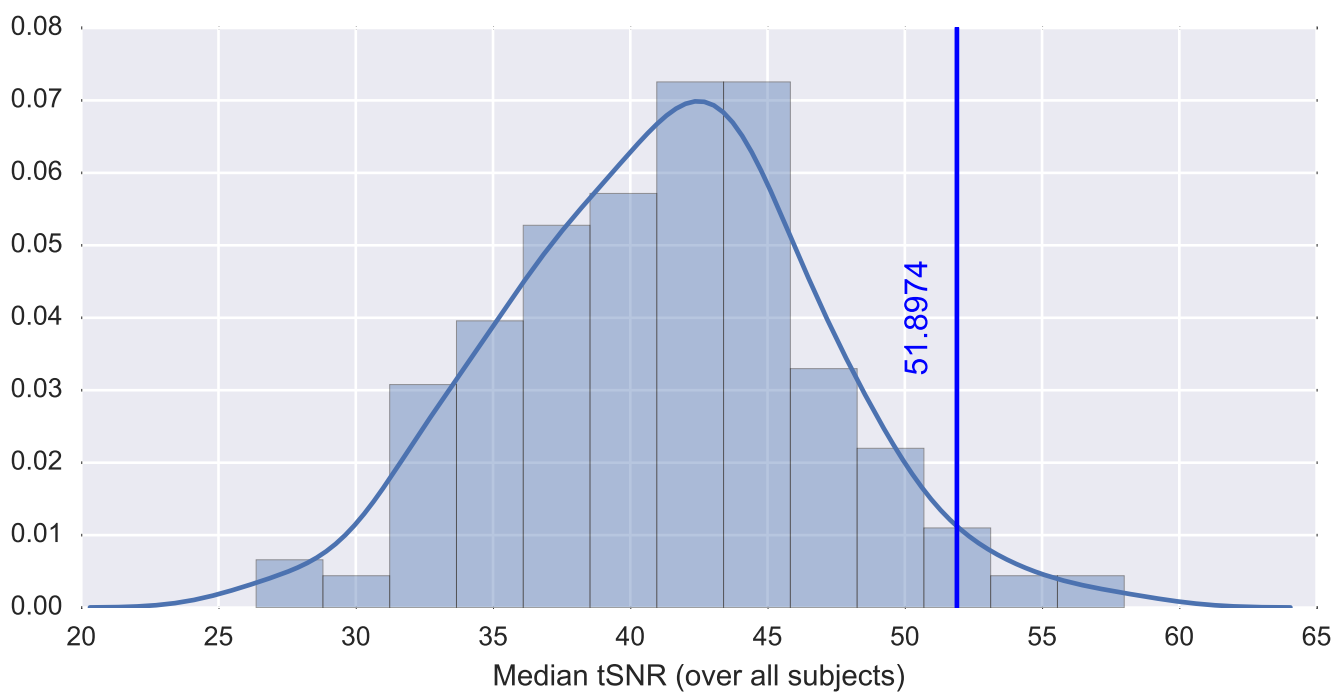

Mean EPI

Brain mask

tSNR

motion

fieldmap correction

coregistration