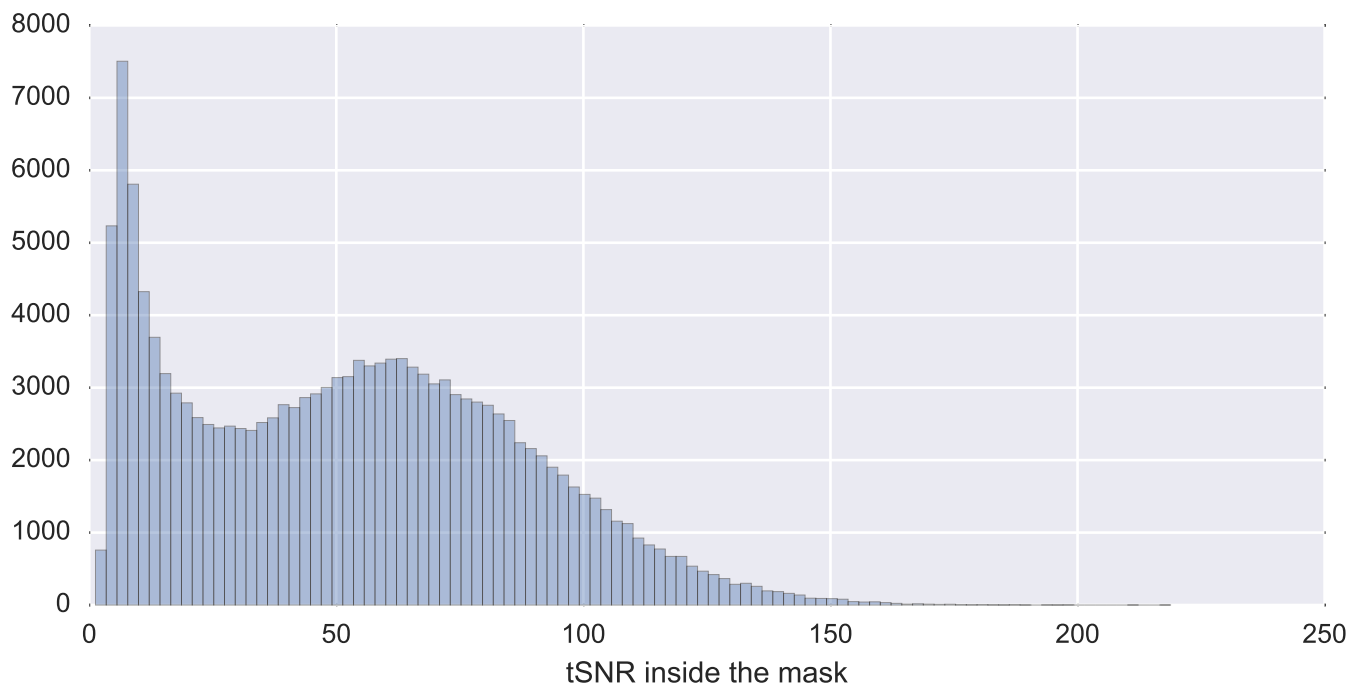

Mean EPI

Brain mask

tSNR

motion

fieldmap correction

coregistration