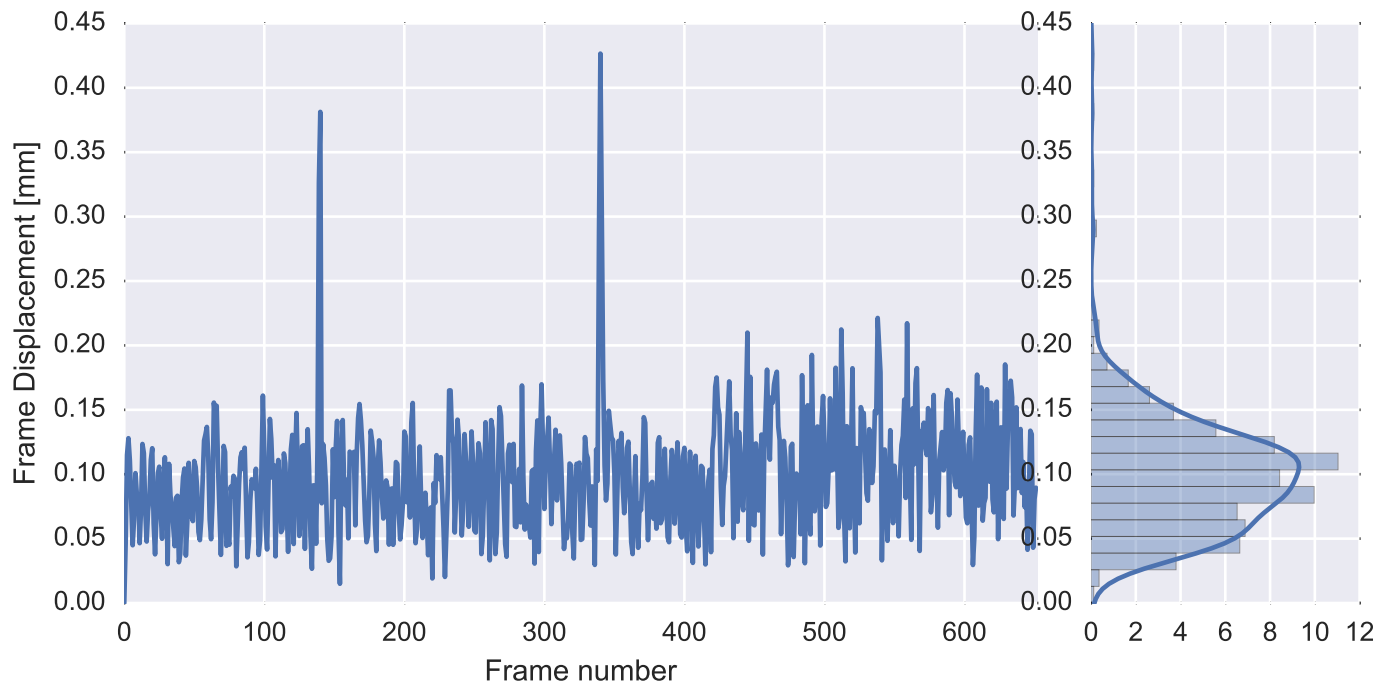

Mean EPI

Brain mask

tSNR

motion

fieldmap correction

coregistration