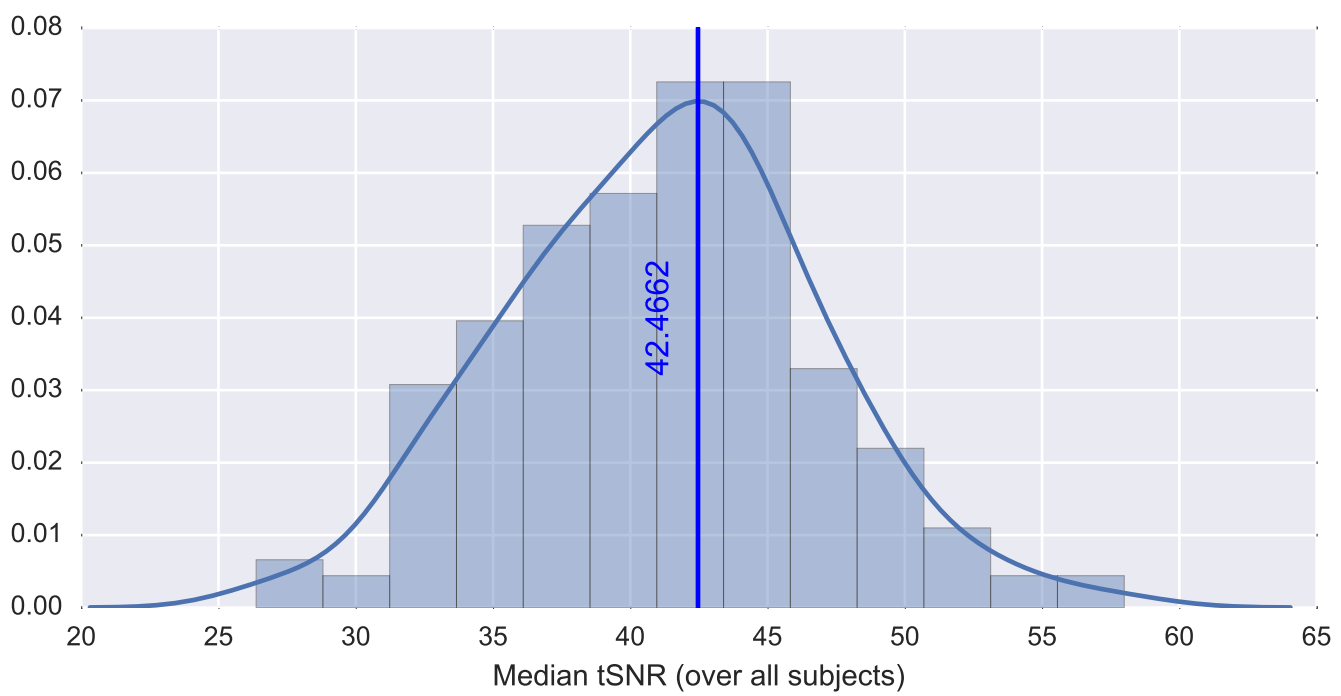

Mean EPI

Brain mask

tSNR

motion

fieldmap correction

coregistration