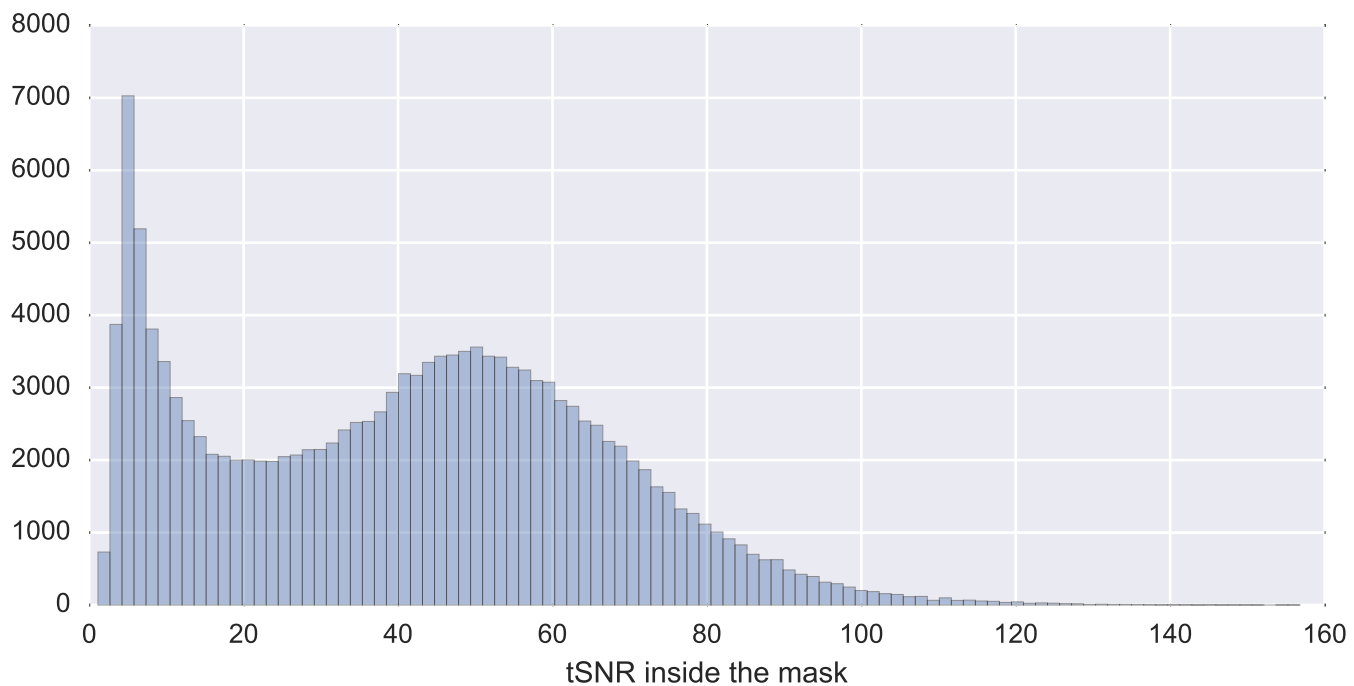

Mean EPI

Brain mask

tSNR

motion

fieldmap correction

coregistration