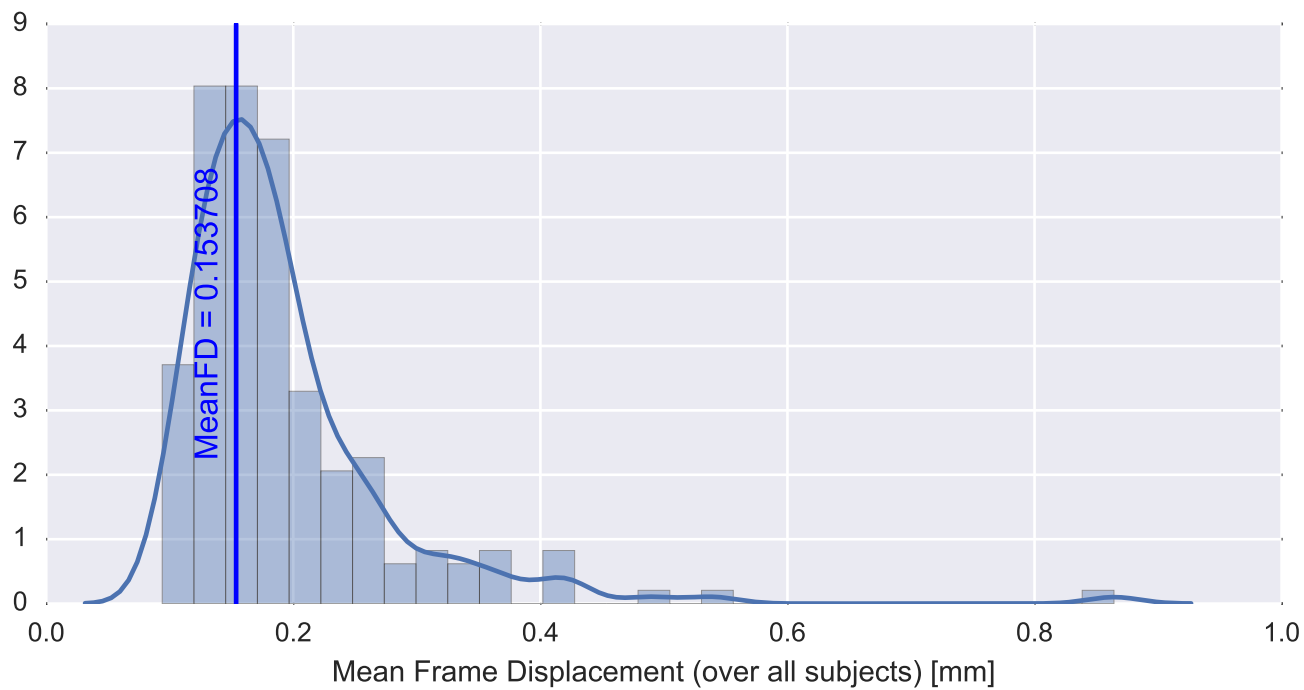

Mean EPI

Brain mask

tSNR

motion

fieldmap correction

coregistration