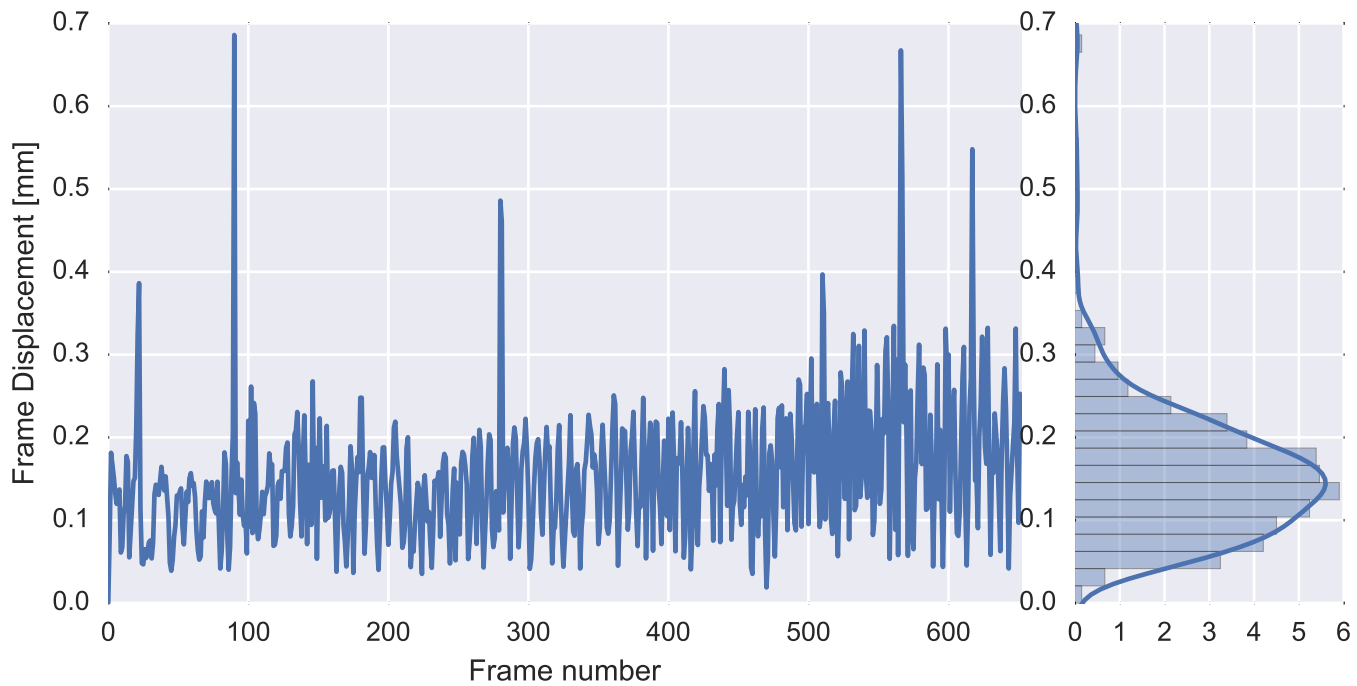

Mean EPI

Brain mask

tSNR

motion

fieldmap correction

coregistration