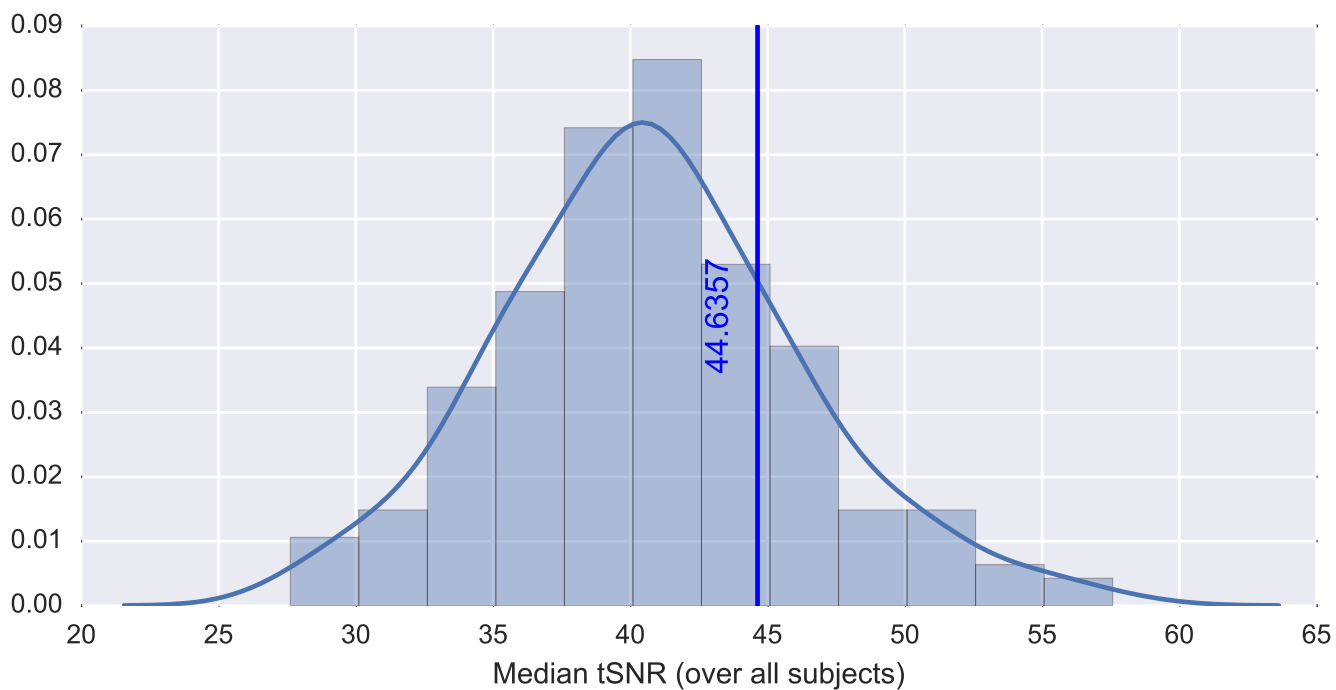

Mean EPI

Brain mask

tSNR

motion

fieldmap correction

coregistration