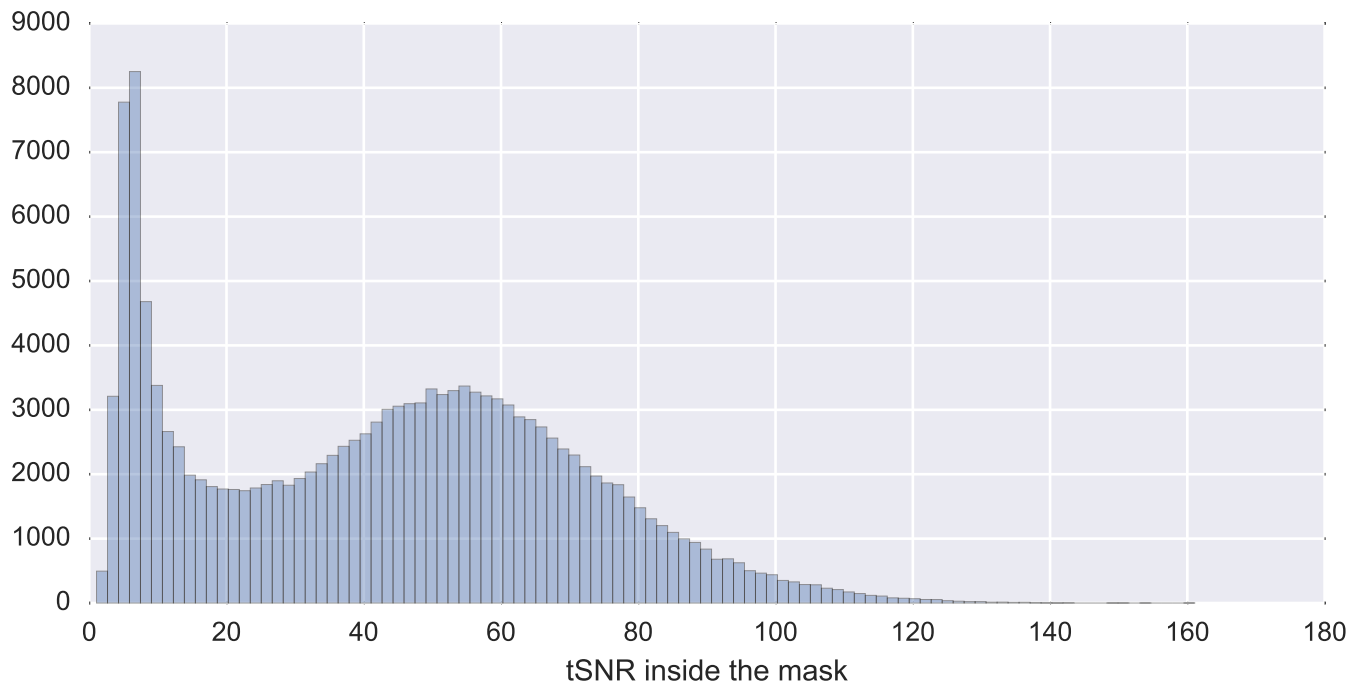

Mean EPI

Brain mask

tSNR

motion

fieldmap correction

coregistration