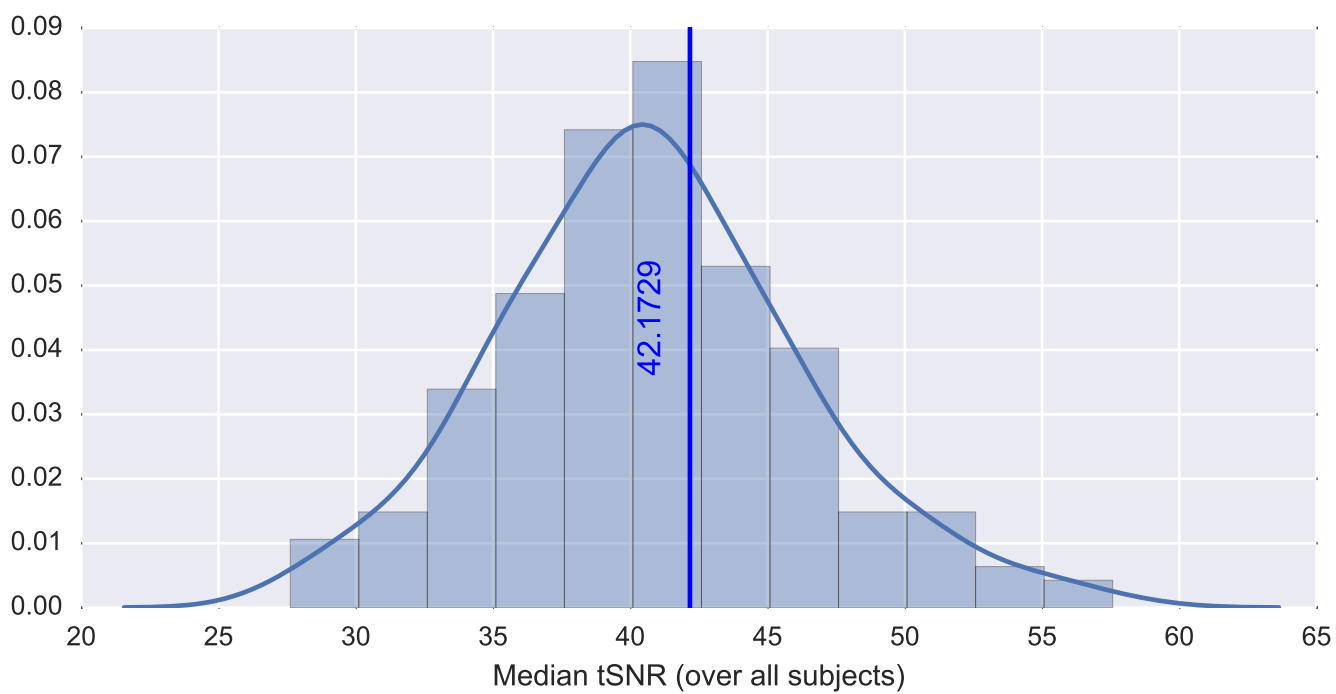

Mean EPI

Brain mask

tSNR

motion

fieldmap correction

coregistration