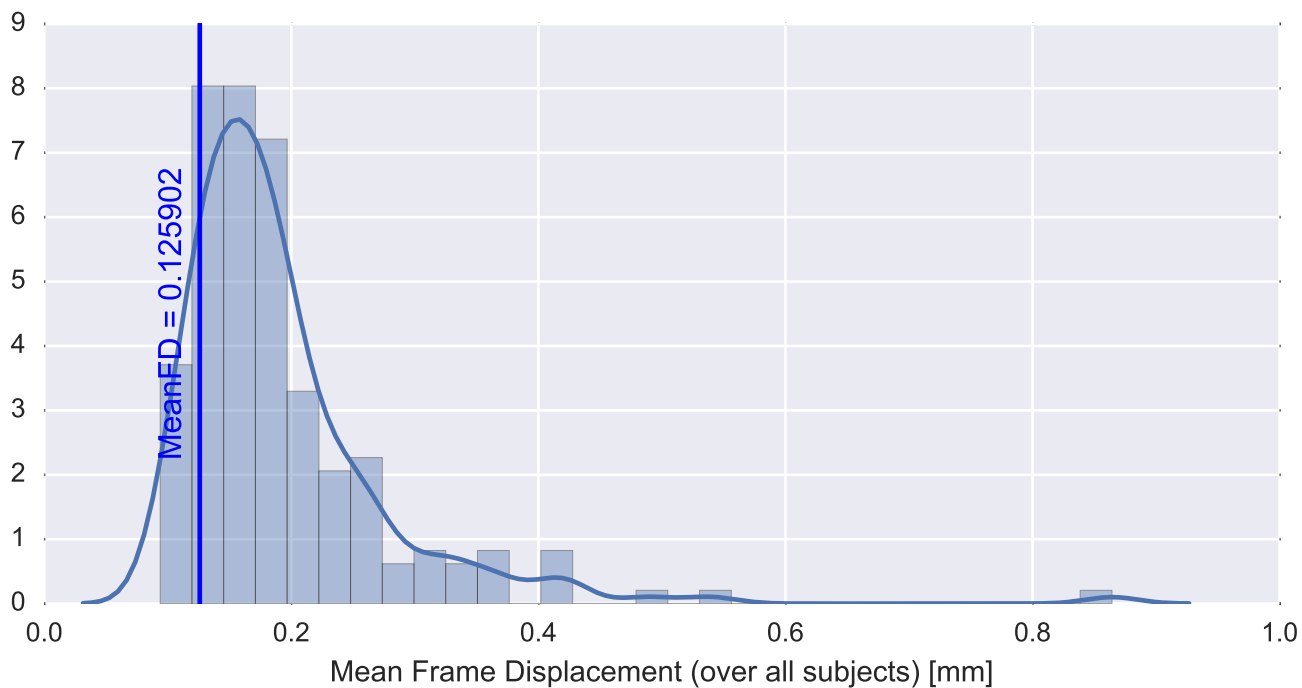

Mean EPI

Brain mask

tSNR

motion

fieldmap correction

coregistration