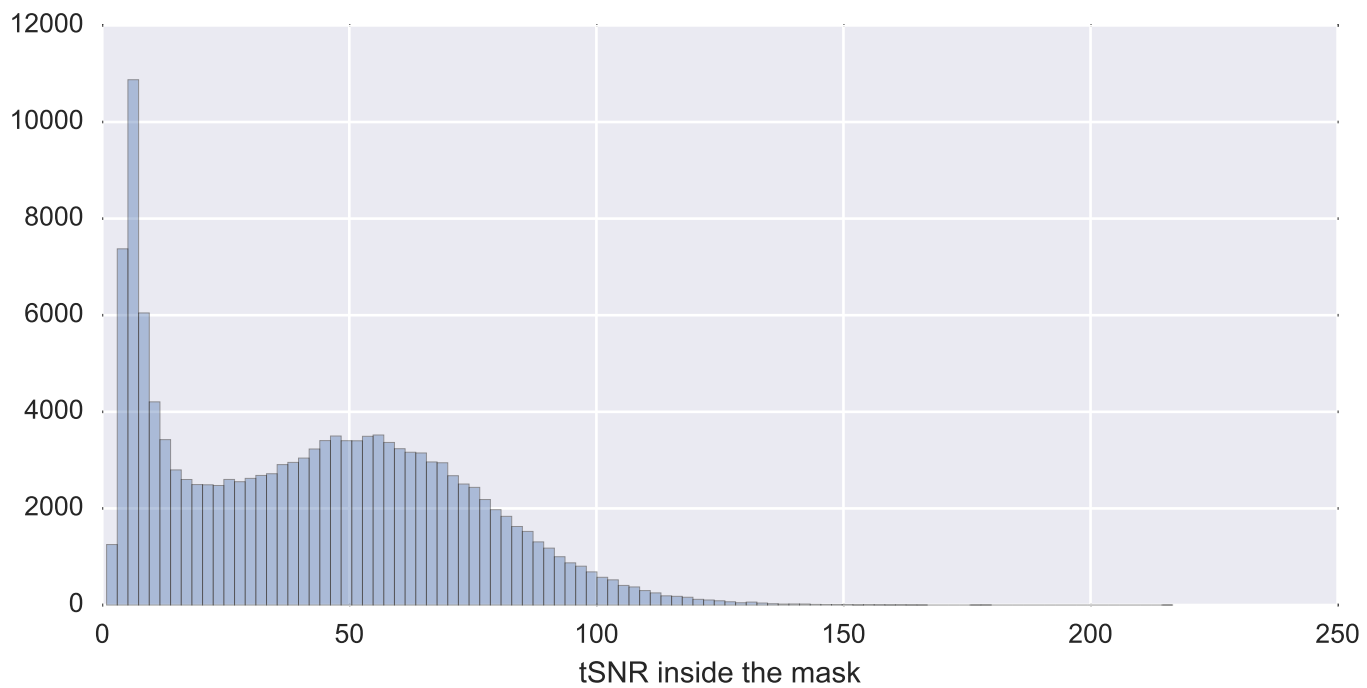

Mean EPI

Brain mask

tSNR

motion

fieldmap correction

coregistration