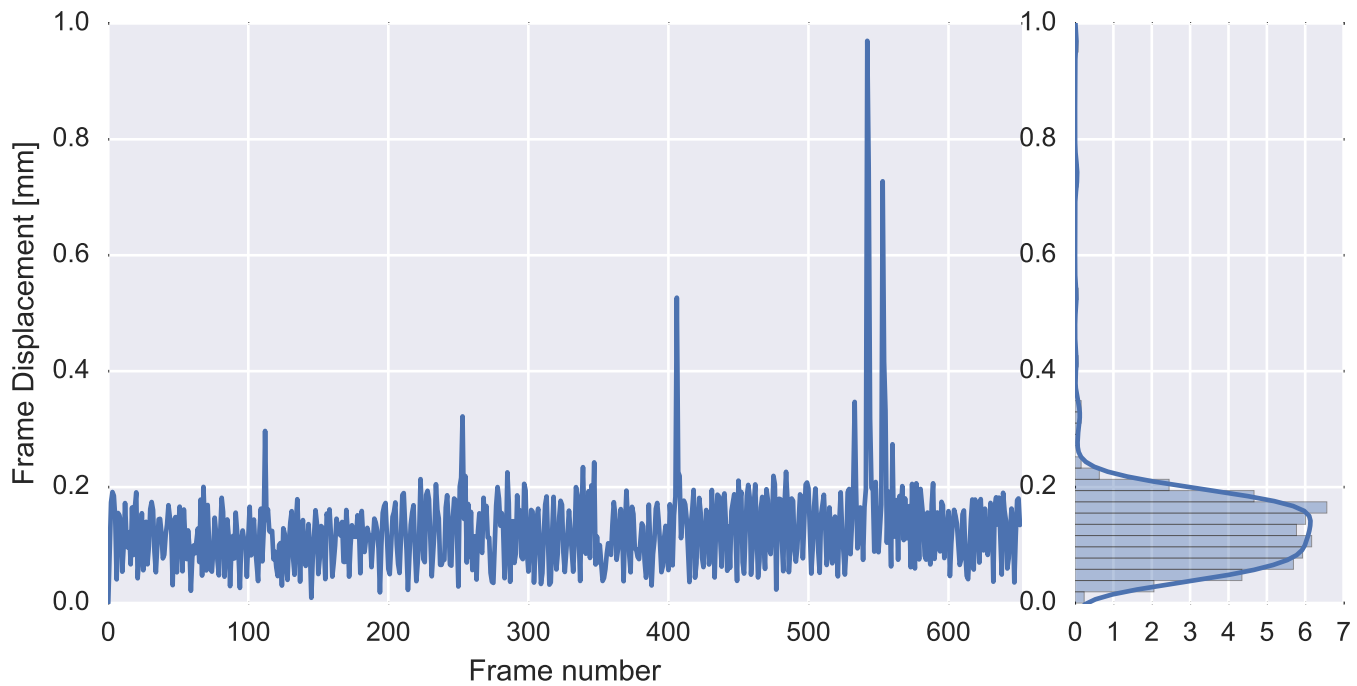

Mean EPI

Brain mask

tSNR

motion

fieldmap correction

coregistration