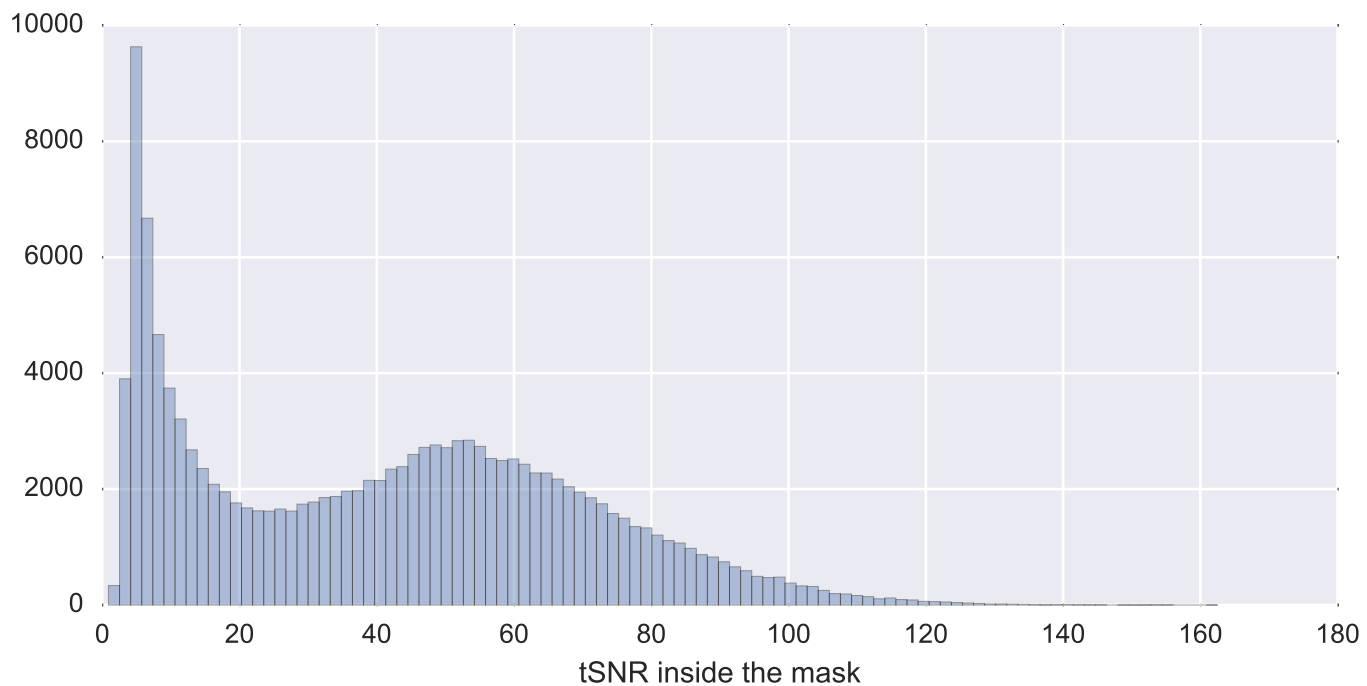

Mean EPI

Brain mask

tSNR

motion

fieldmap correction

coregistration