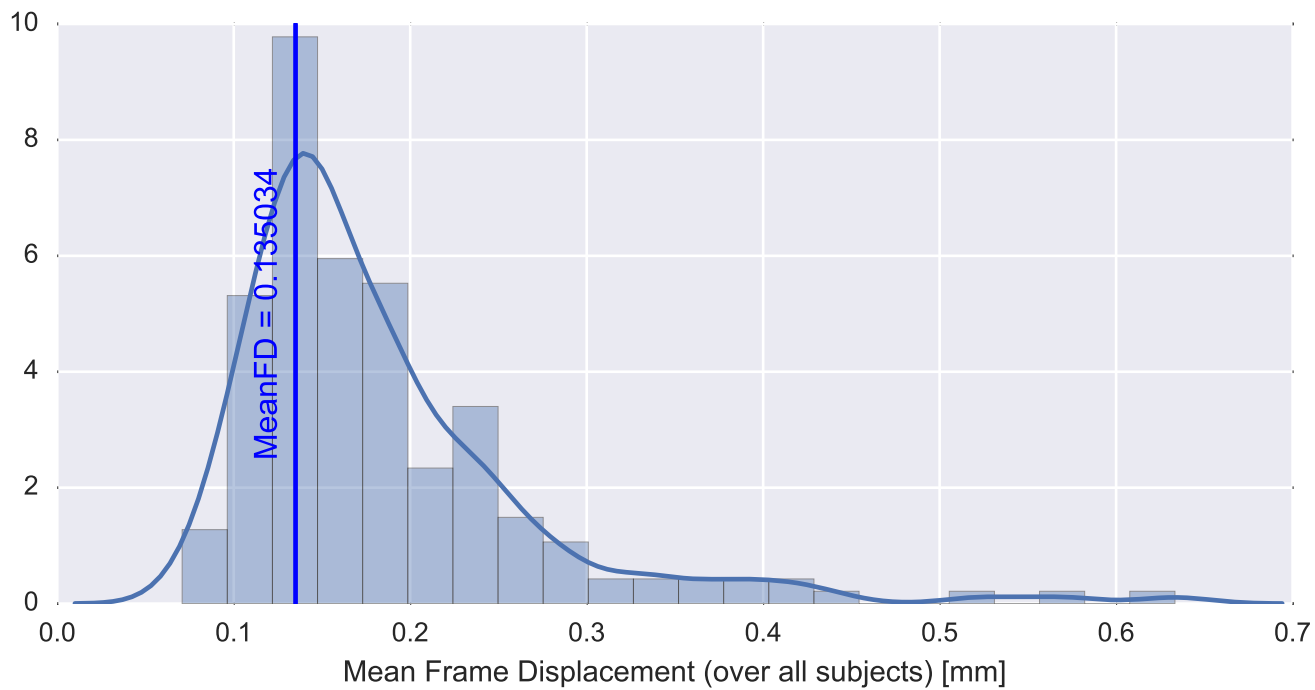

Mean EPI

Brain mask

tSNR

motion

fieldmap correction

coregistration