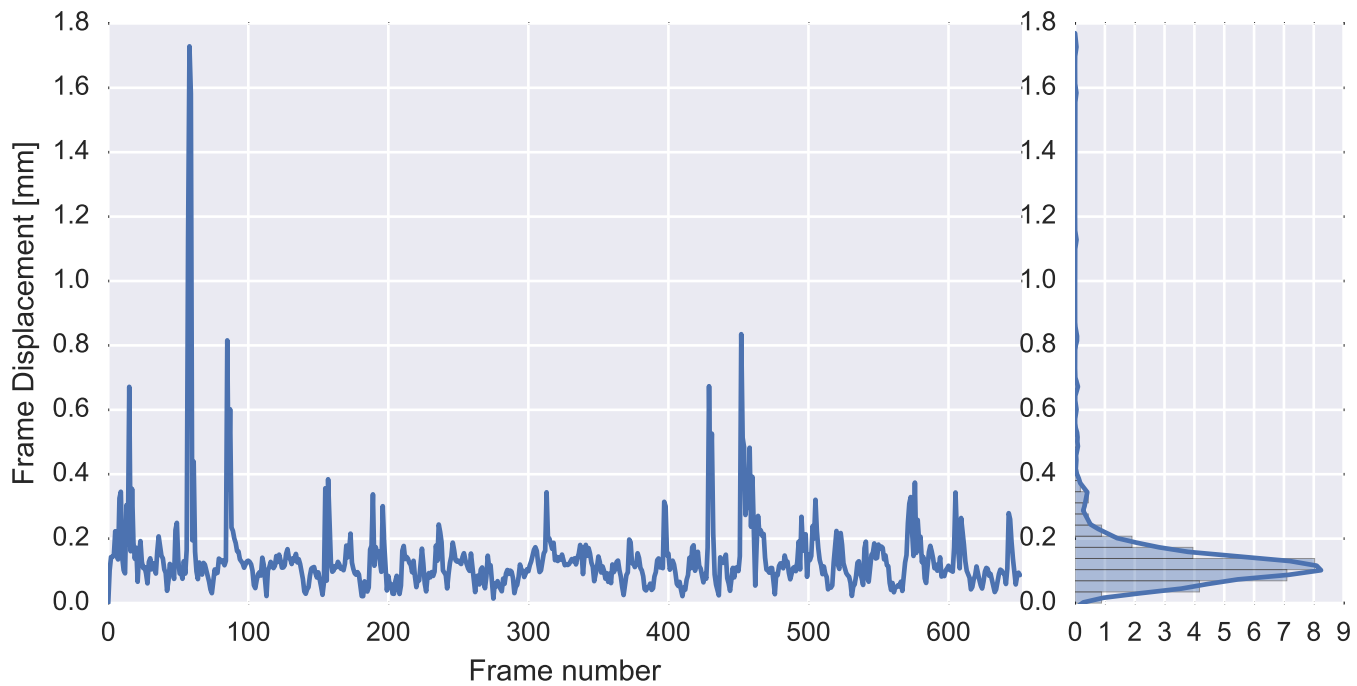

Mean EPI

Brain mask

tSNR

motion

fieldmap correction

coregistration