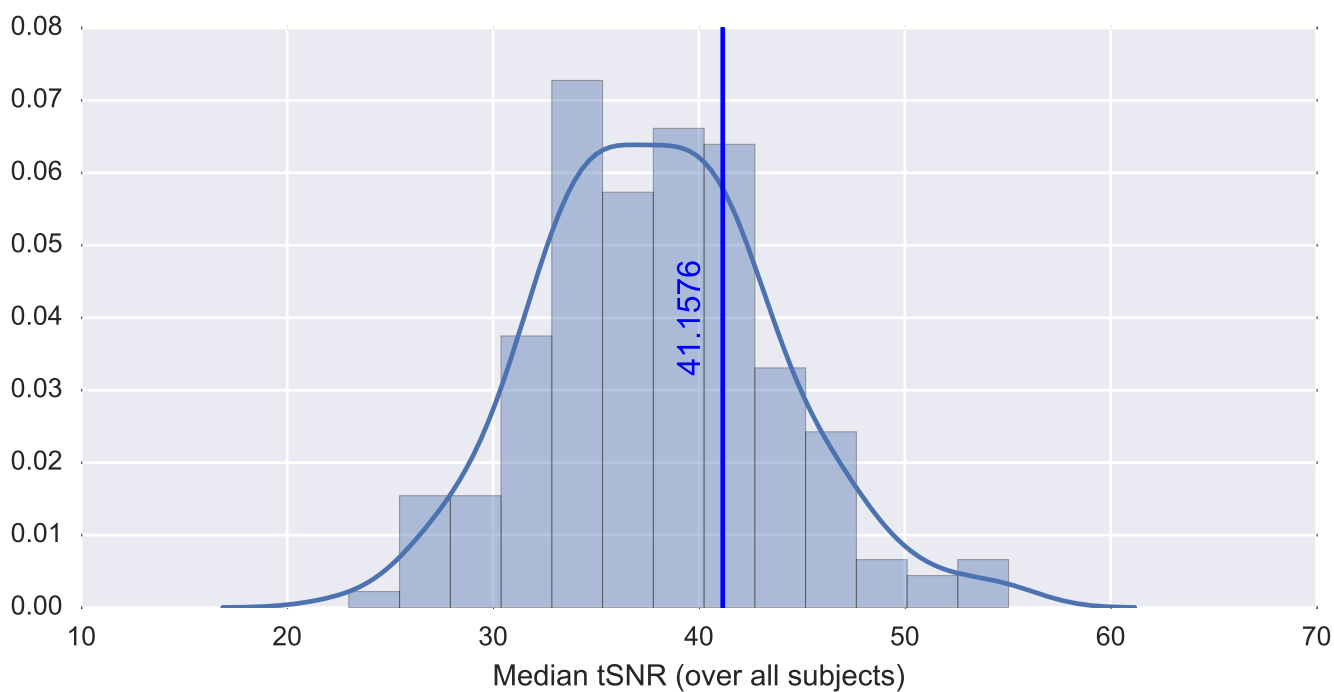

Mean EPI

Brain mask

tSNR

motion

fieldmap correction

coregistration