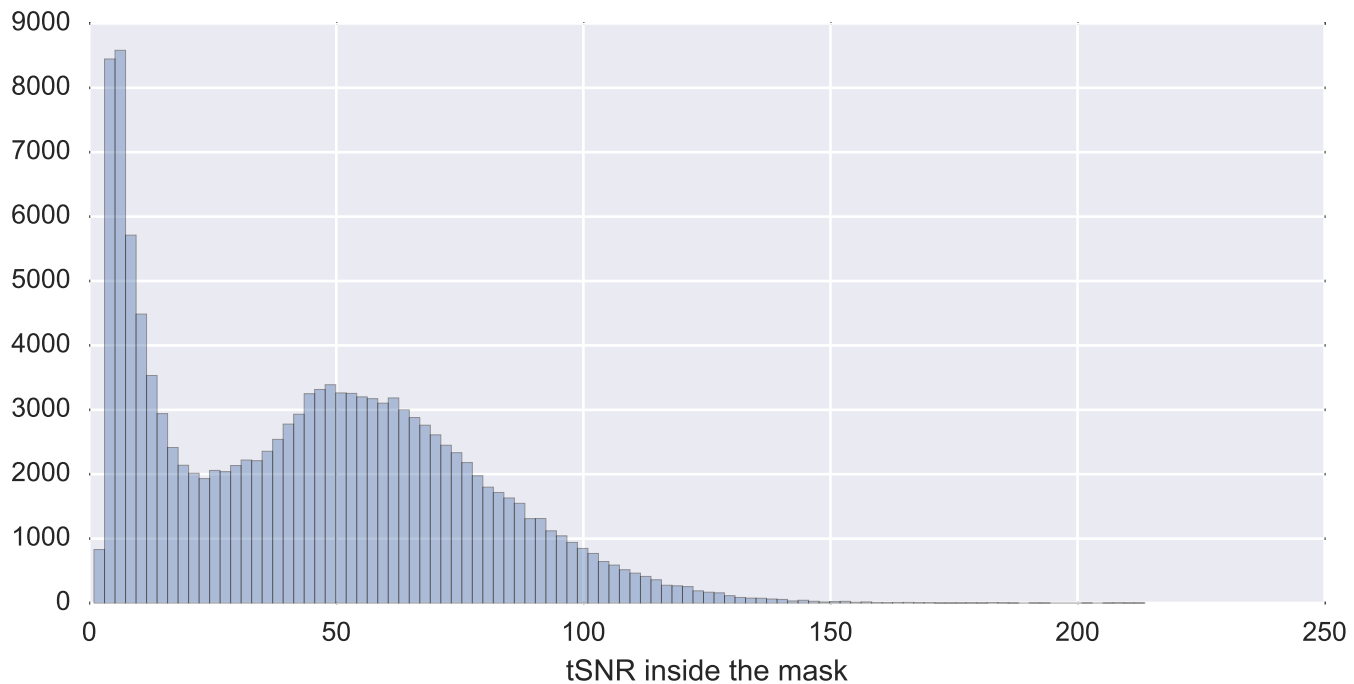

Mean EPI

Brain mask

tSNR

motion

fieldmap correction

coregistration