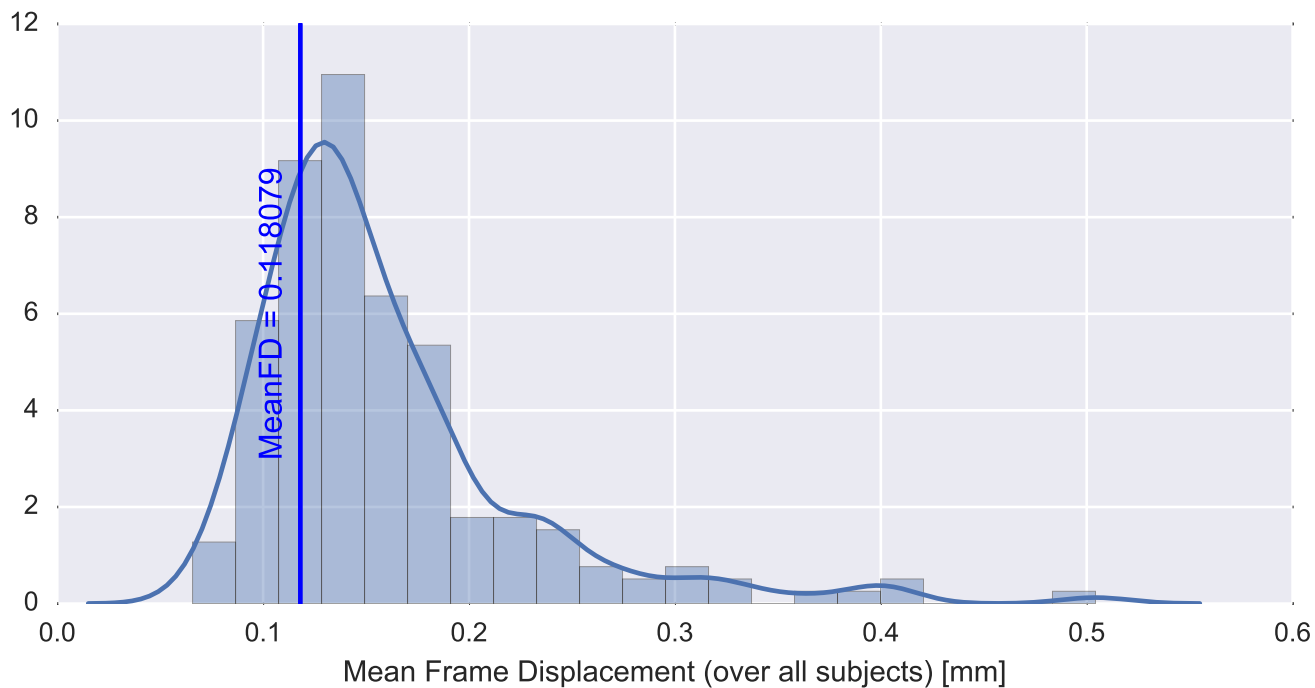

Mean EPI

Brain mask

tSNR

motion

fieldmap correction

coregistration