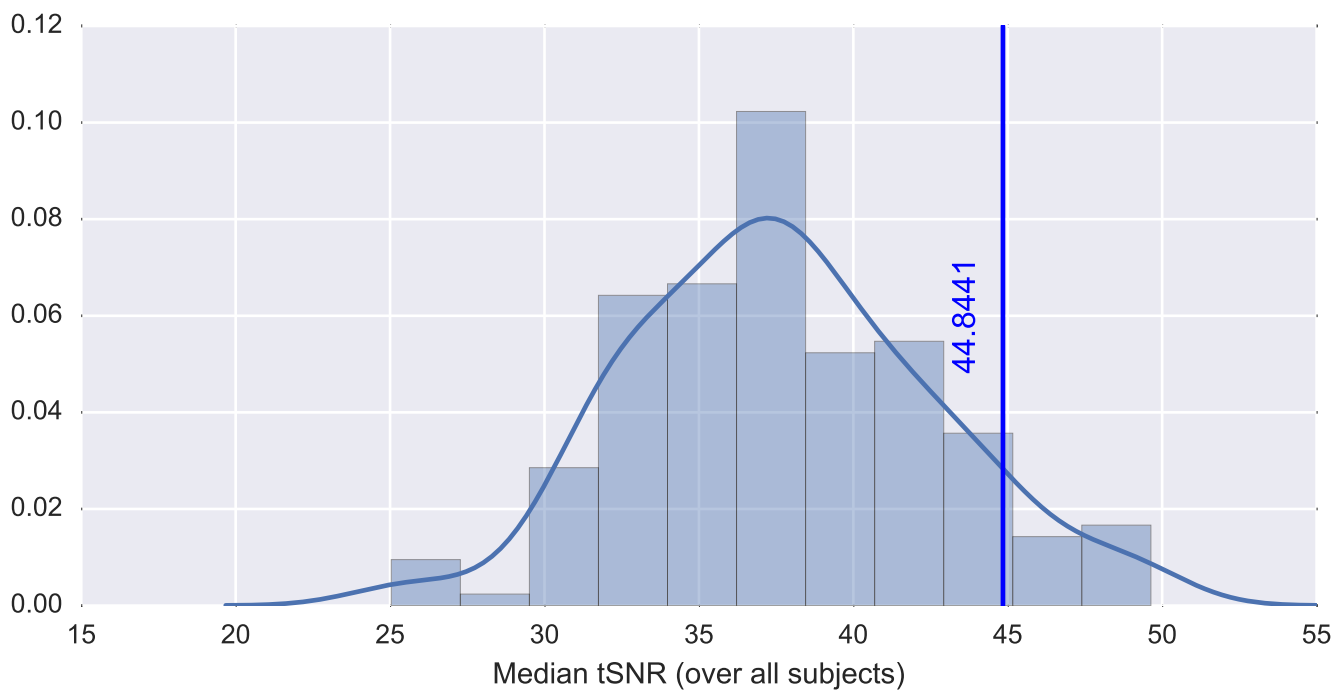

Mean EPI

Brain mask

tSNR

motion

fieldmap correction

coregistration