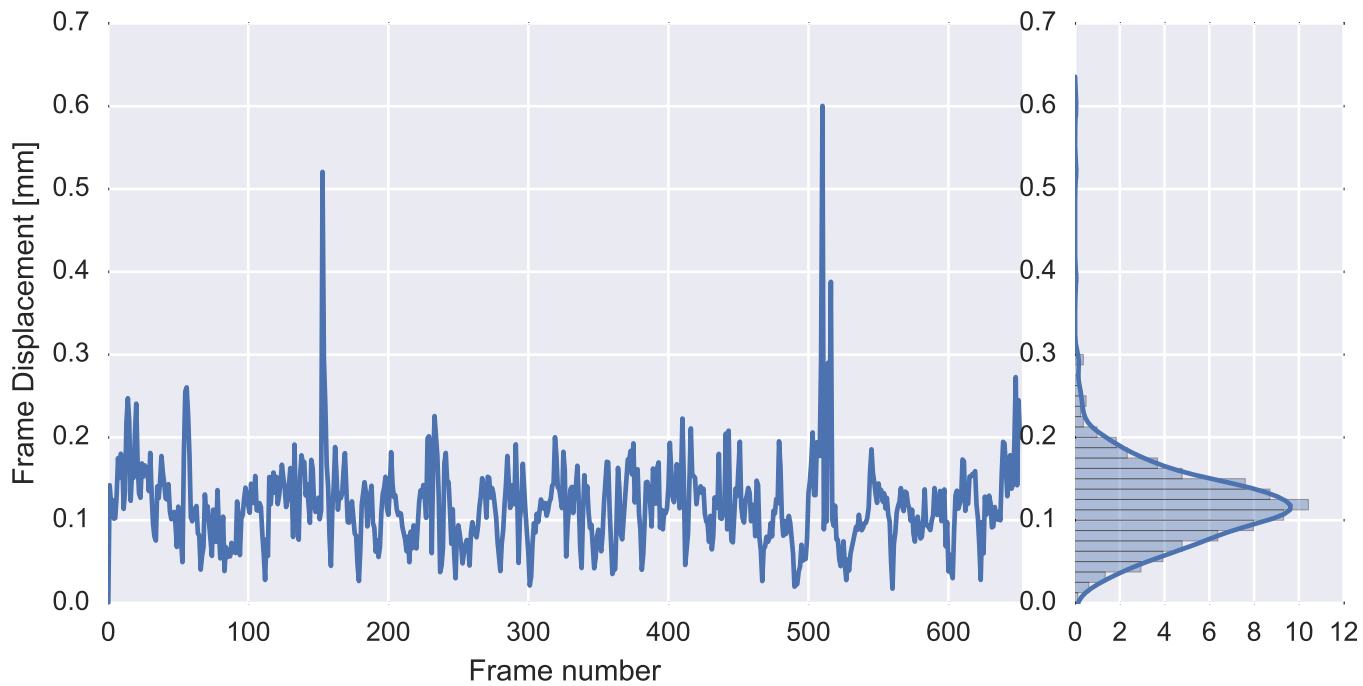

Mean EPI

Brain mask

tSNR

motion

fieldmap correction

coregistration