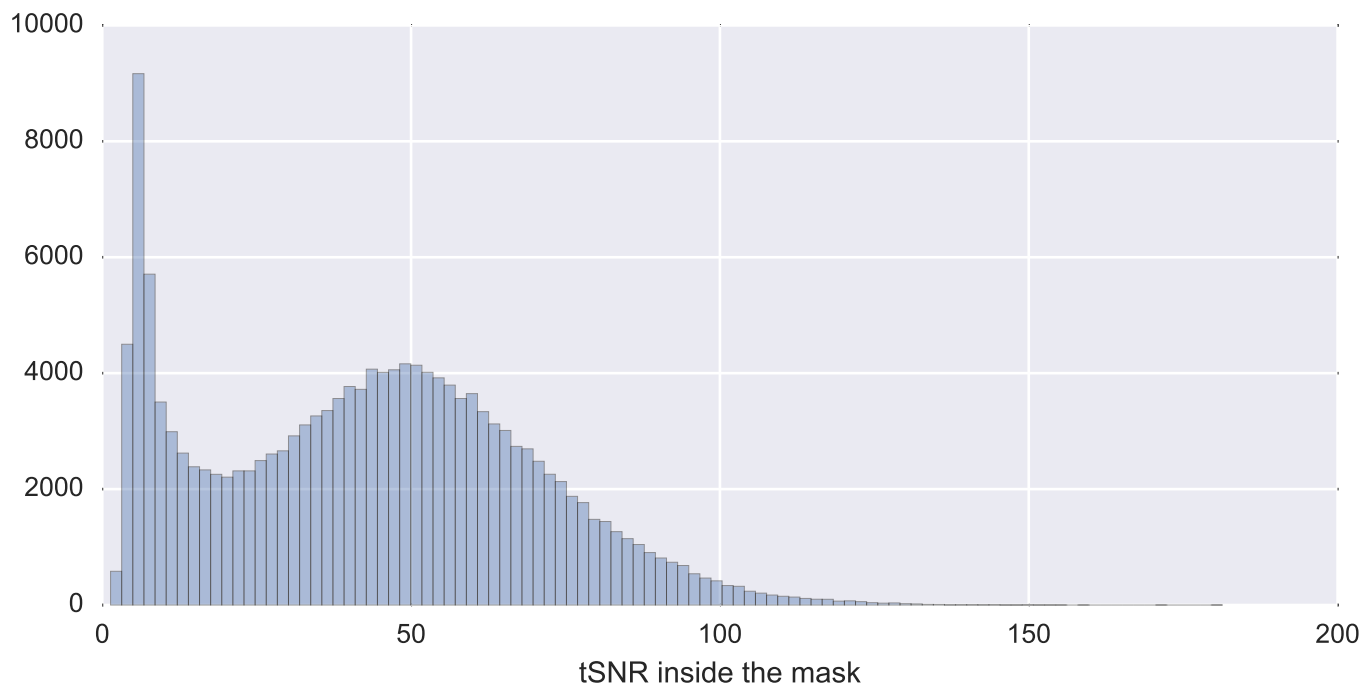

Mean EPI

Brain mask

tSNR

motion

fieldmap correction

coregistration