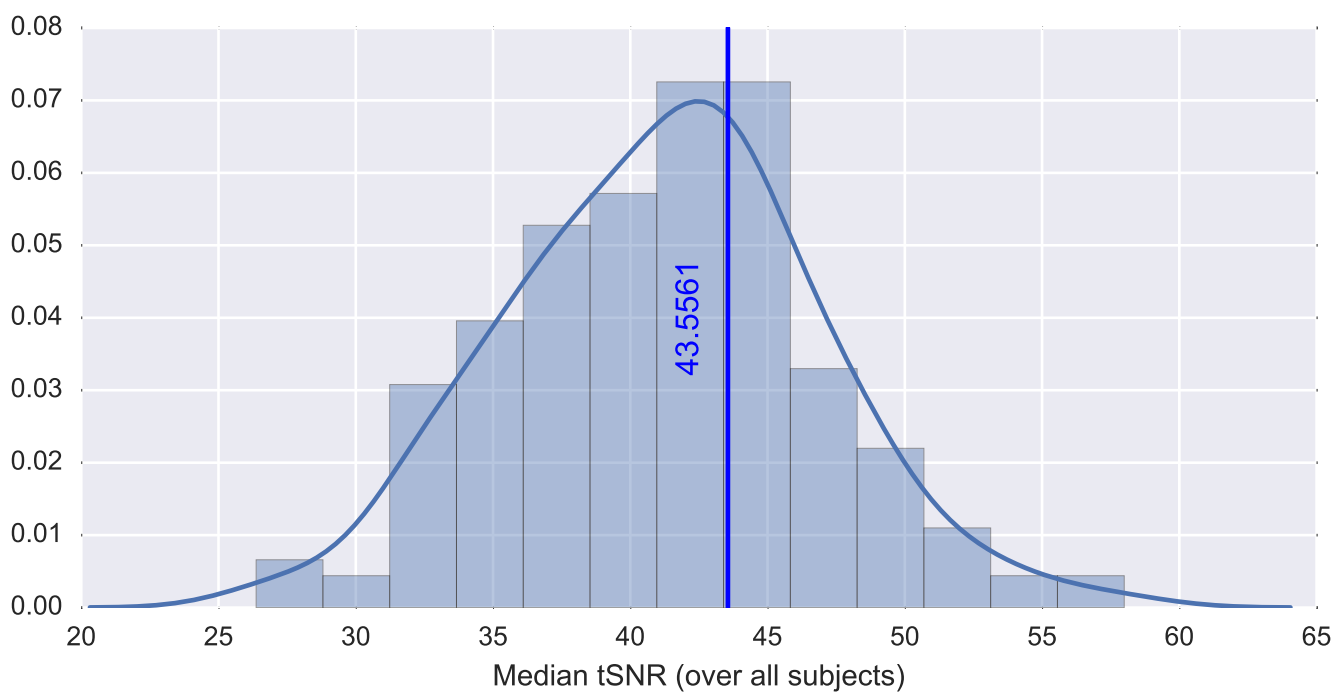

Mean EPI

Brain mask

tSNR

motion

fieldmap correction

coregistration