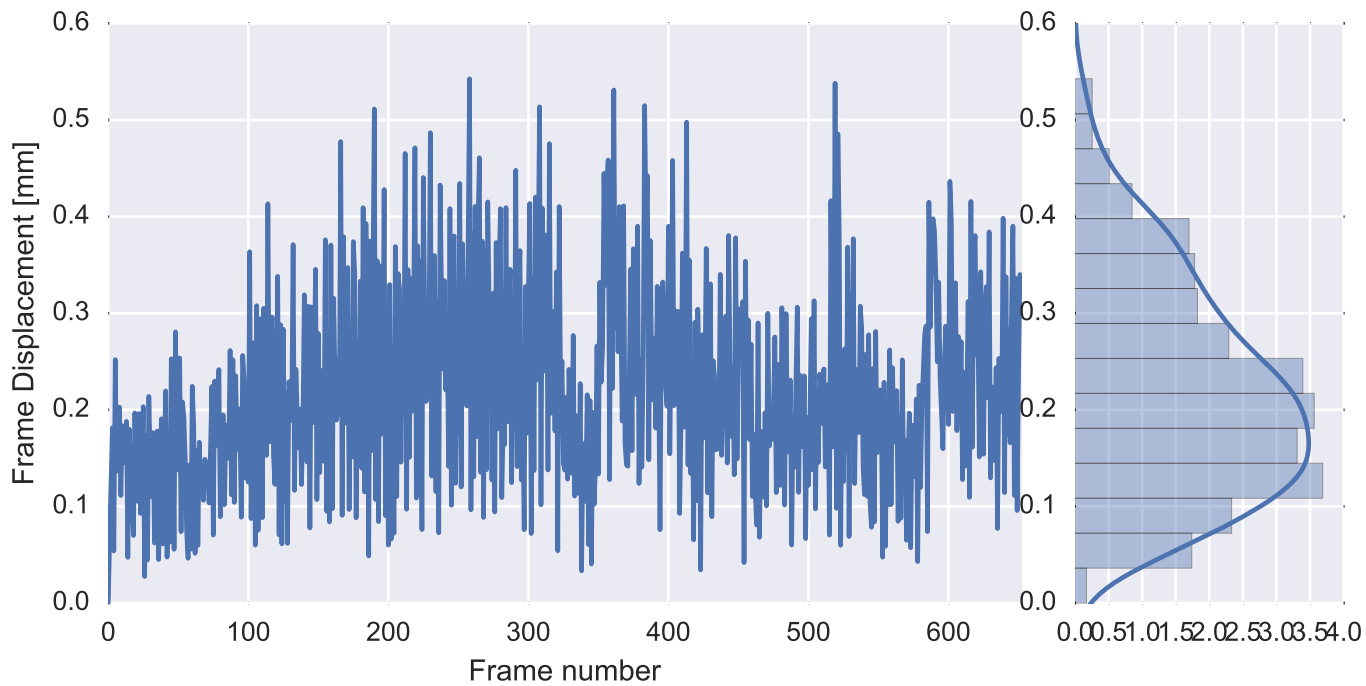

Mean EPI

Brain mask

tSNR

motion

fieldmap correction

coregistration