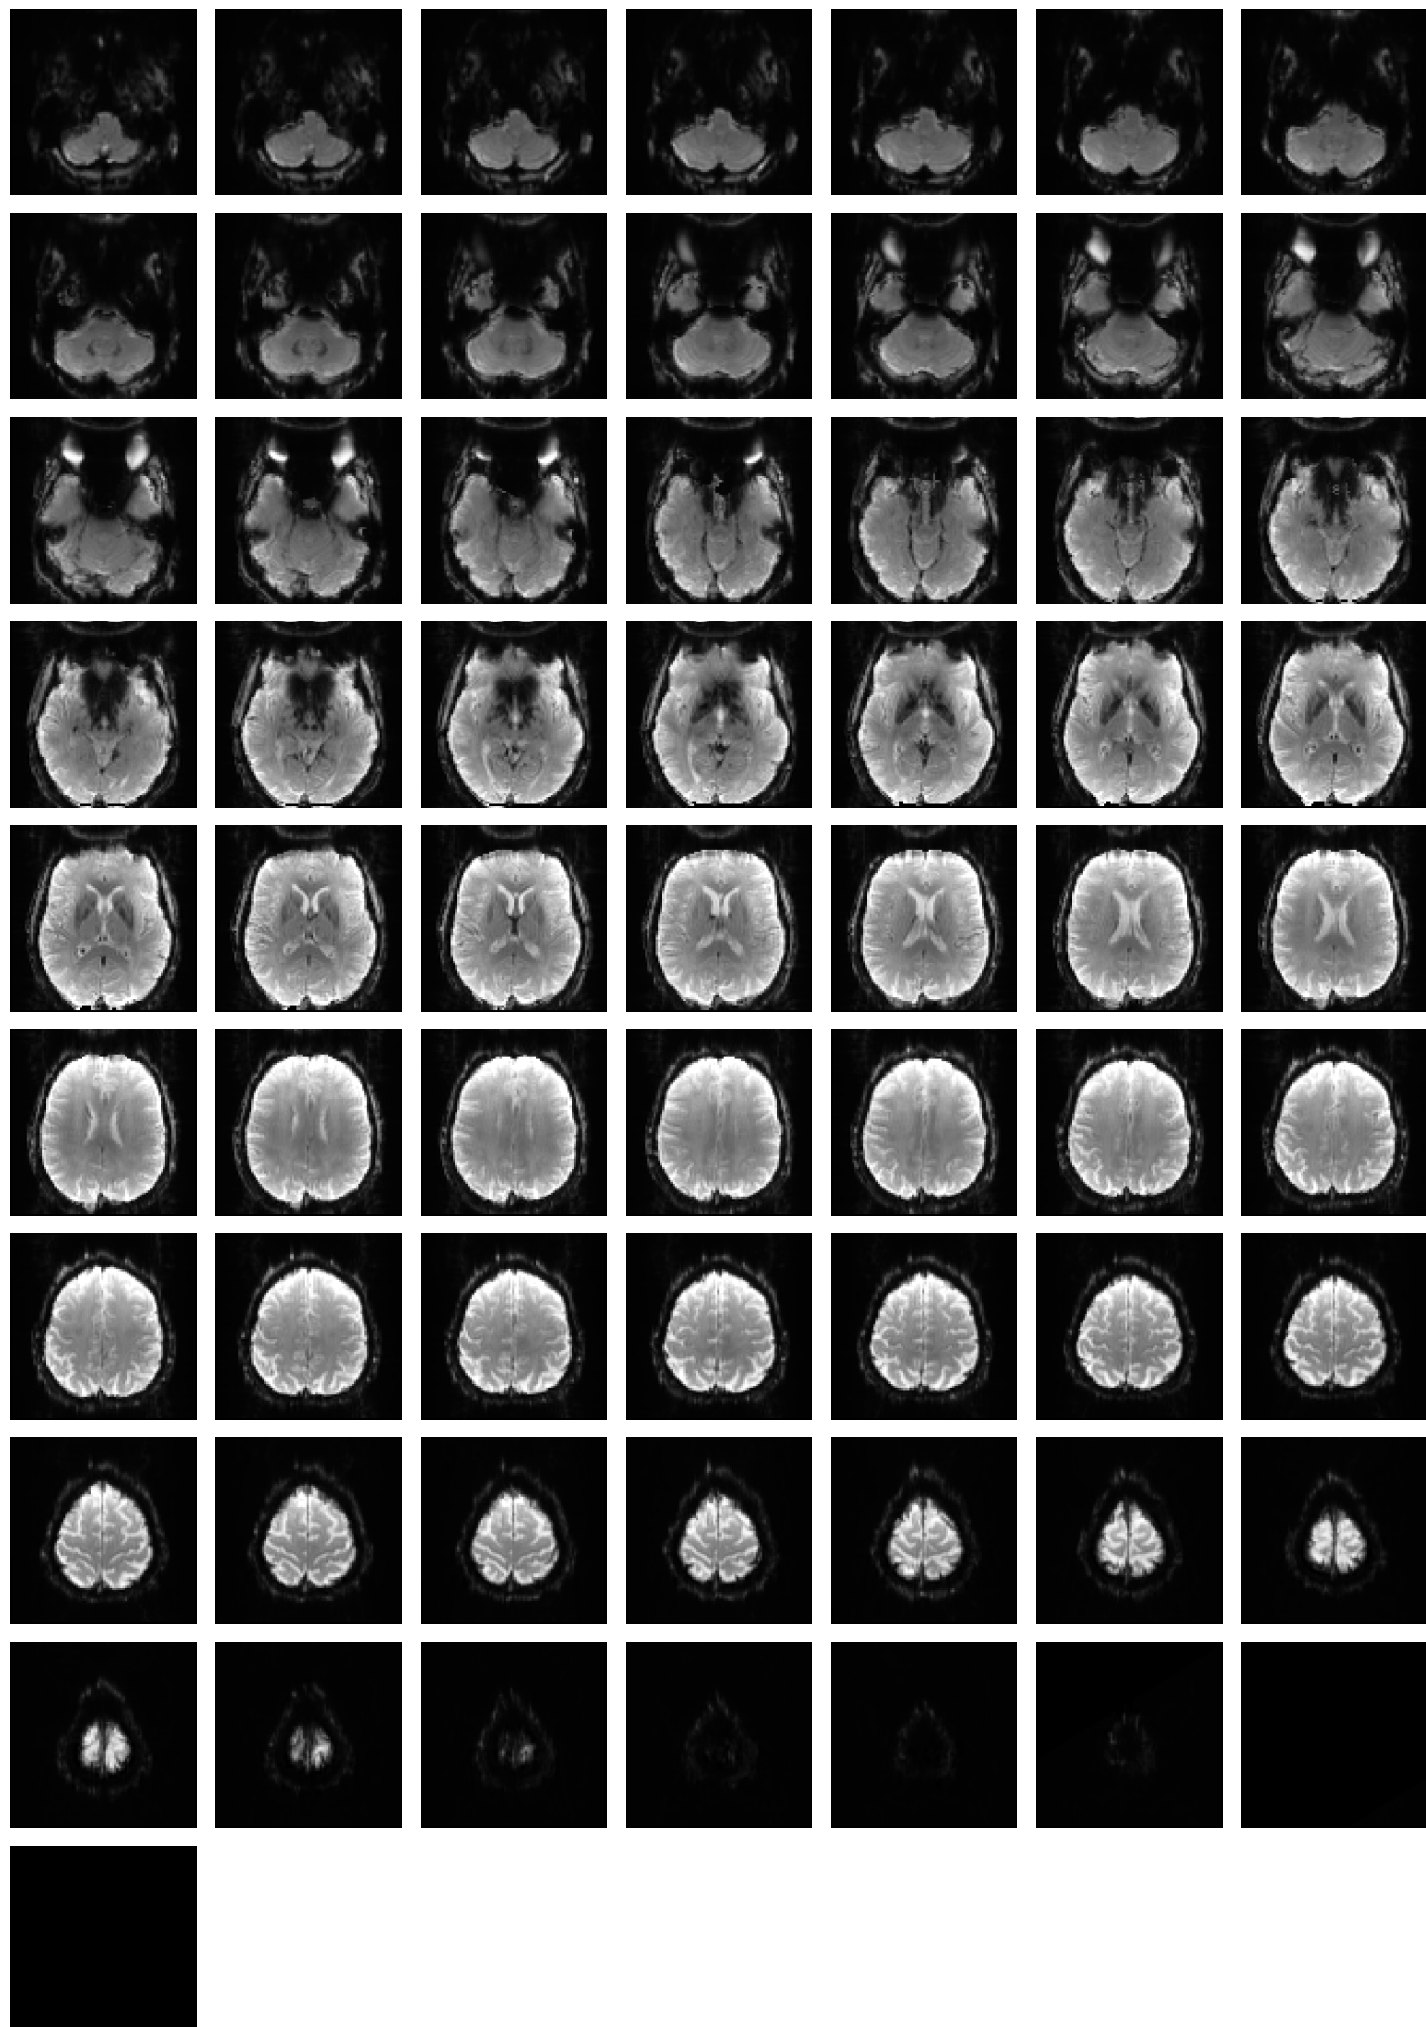

Mean EPI

Brain mask

tSNR

motion

fieldmap correction

coregistration