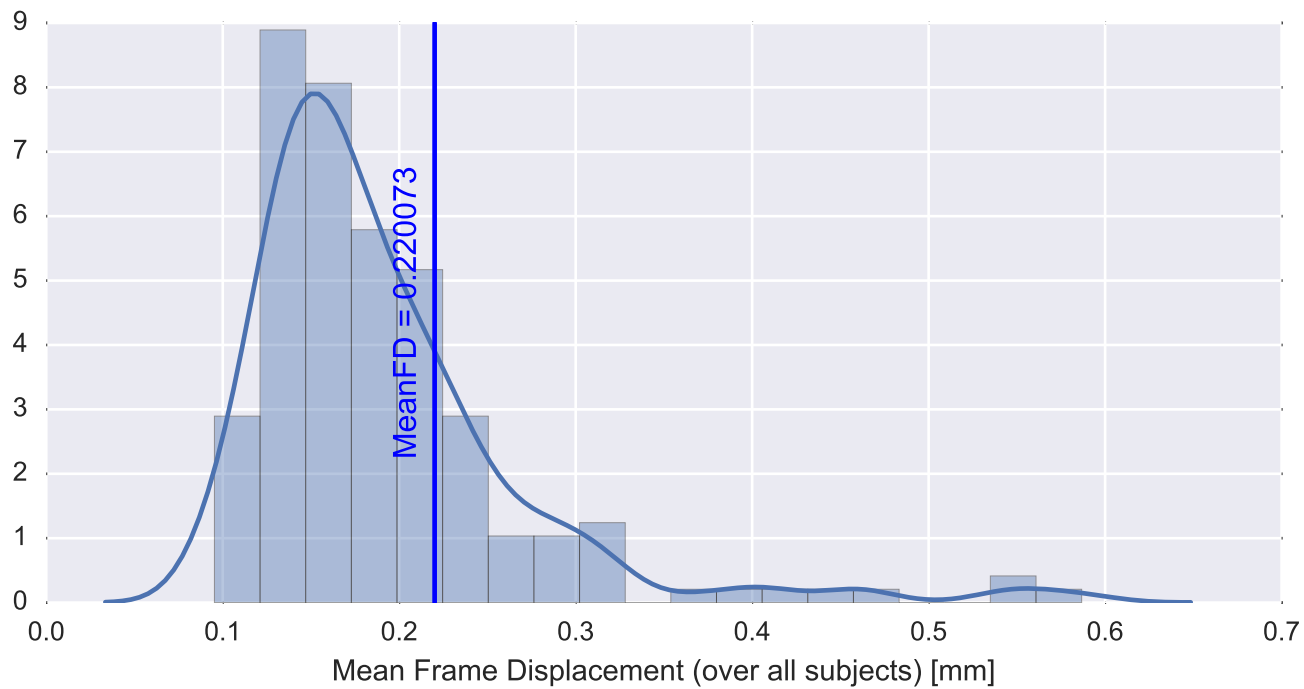

Mean EPI

Brain mask

tSNR

motion

fieldmap correction

coregistration