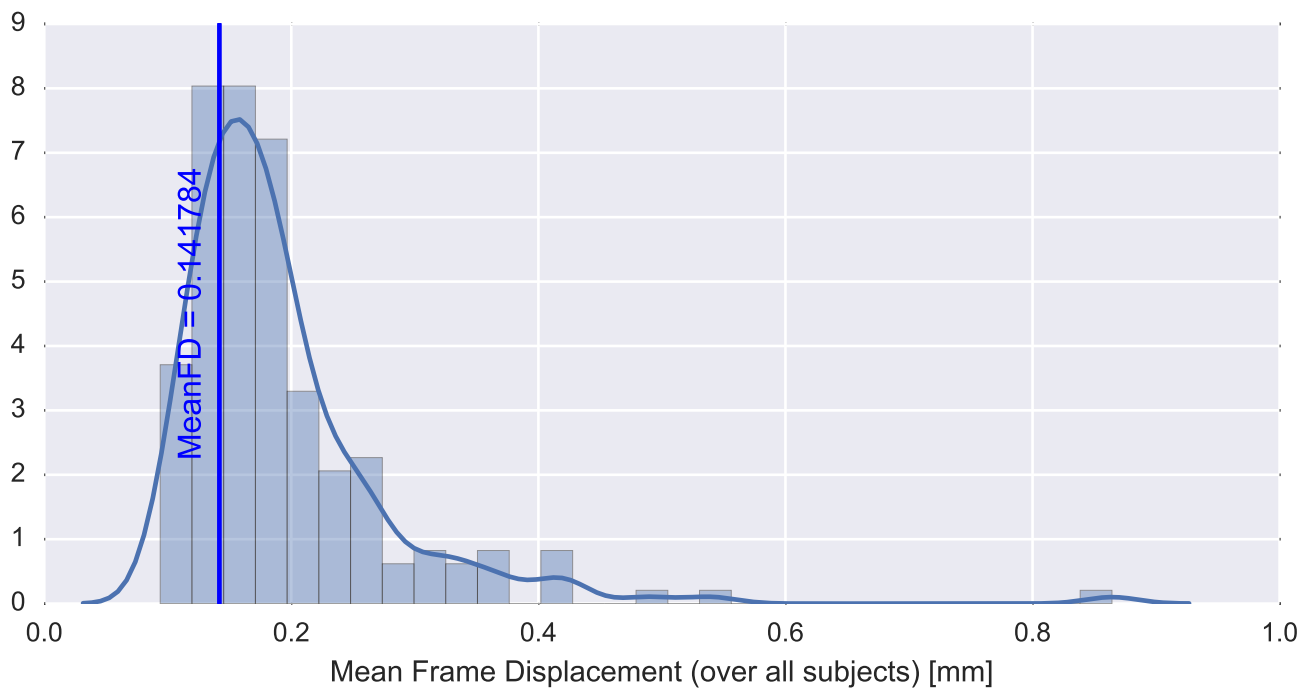

Mean EPI

Brain mask

tSNR

motion

fieldmap correction

coregistration