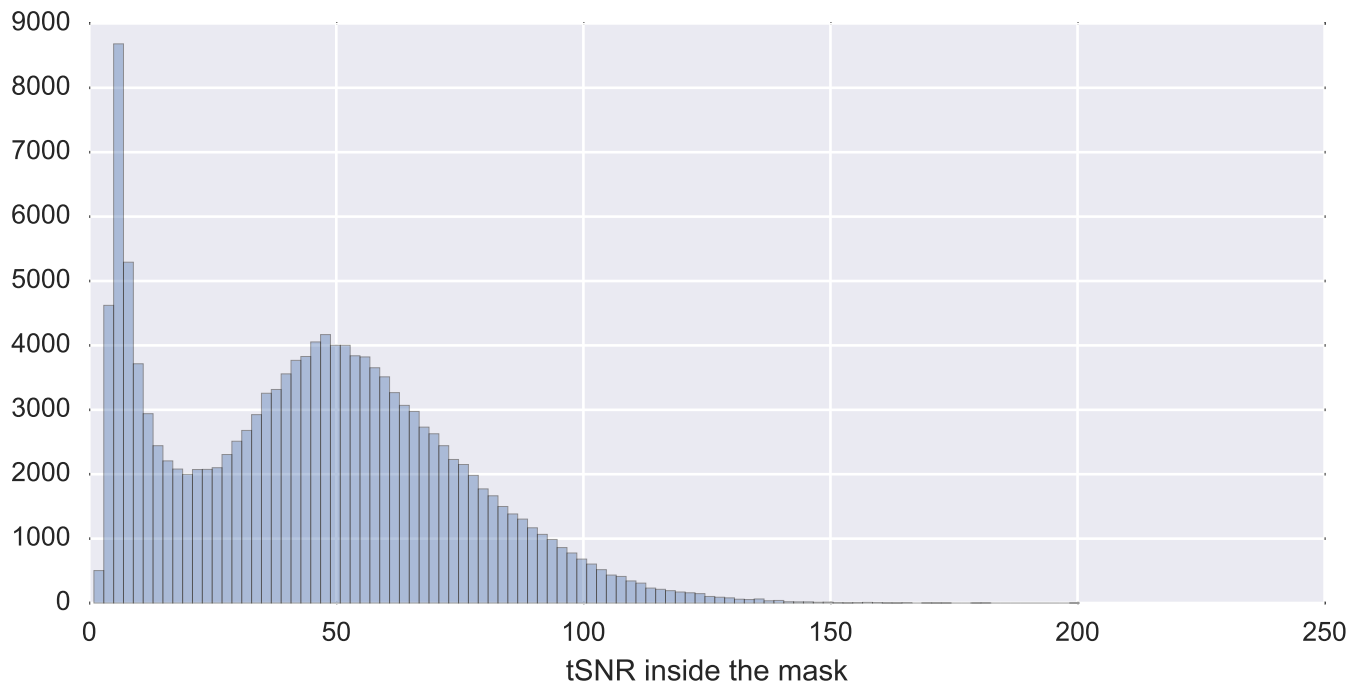

Mean EPI

Brain mask

tSNR

motion

fieldmap correction

coregistration