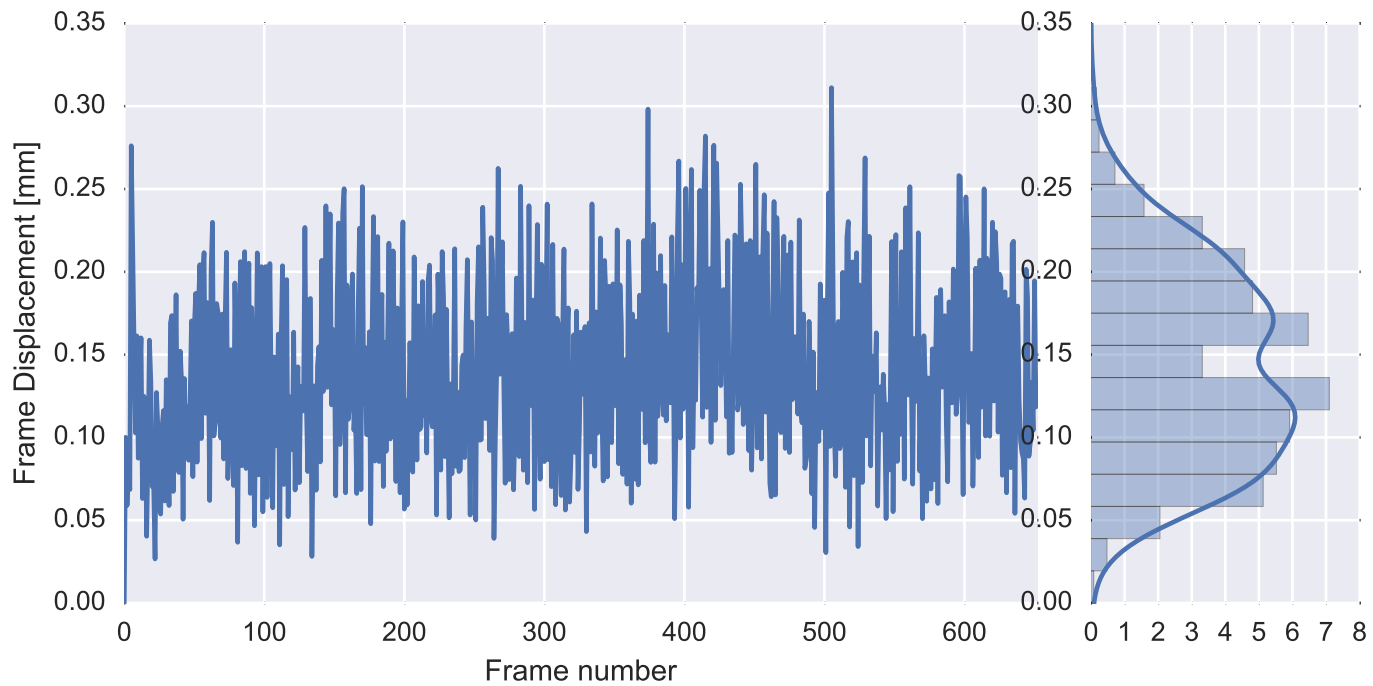

Mean EPI

Brain mask

tSNR

motion

fieldmap correction

coregistration