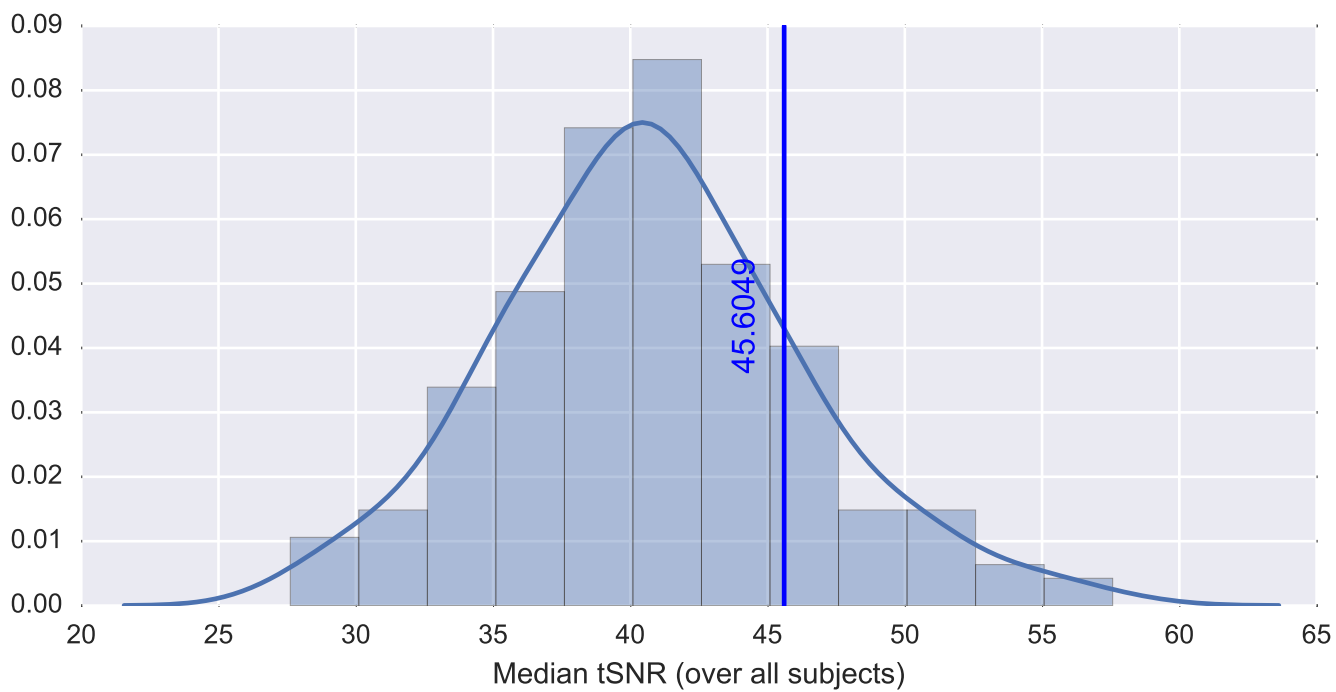

Mean EPI

Brain mask

tSNR

motion

fieldmap correction

coregistration