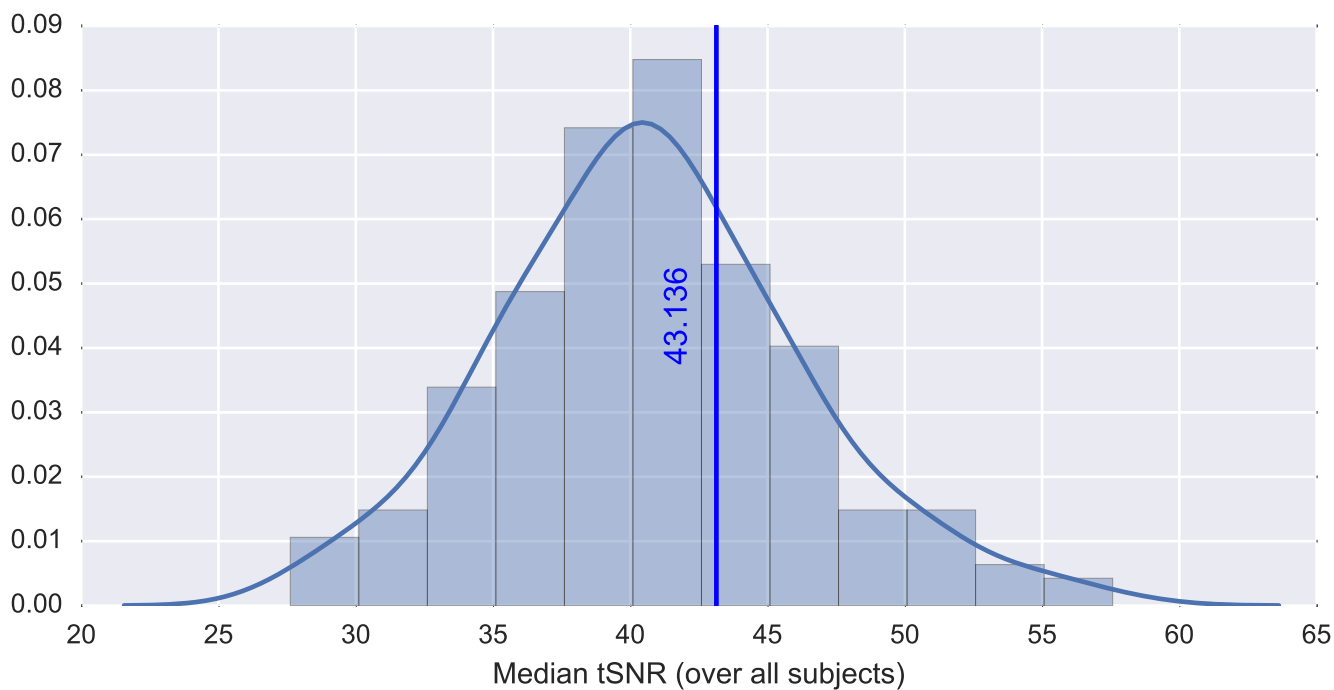

Mean EPI

Brain mask

tSNR

motion

fieldmap correction

coregistration