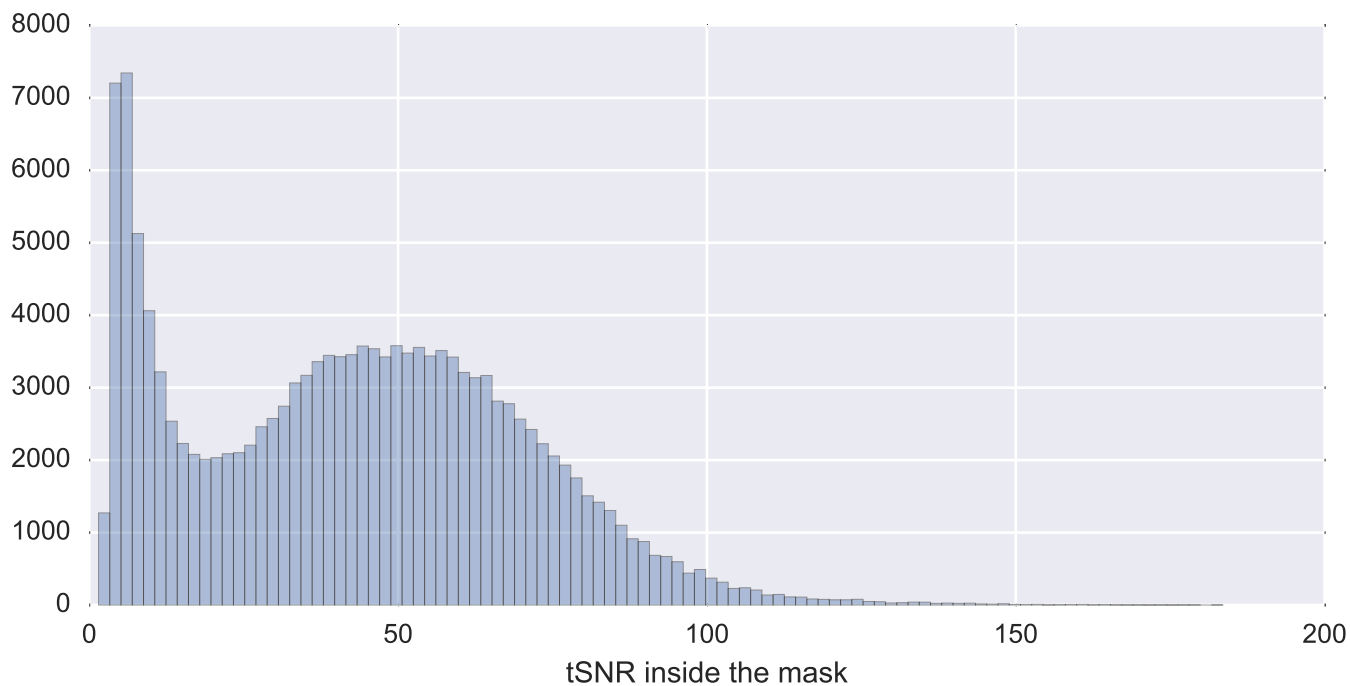

Mean EPI

Brain mask

tSNR

motion

fieldmap correction

coregistration