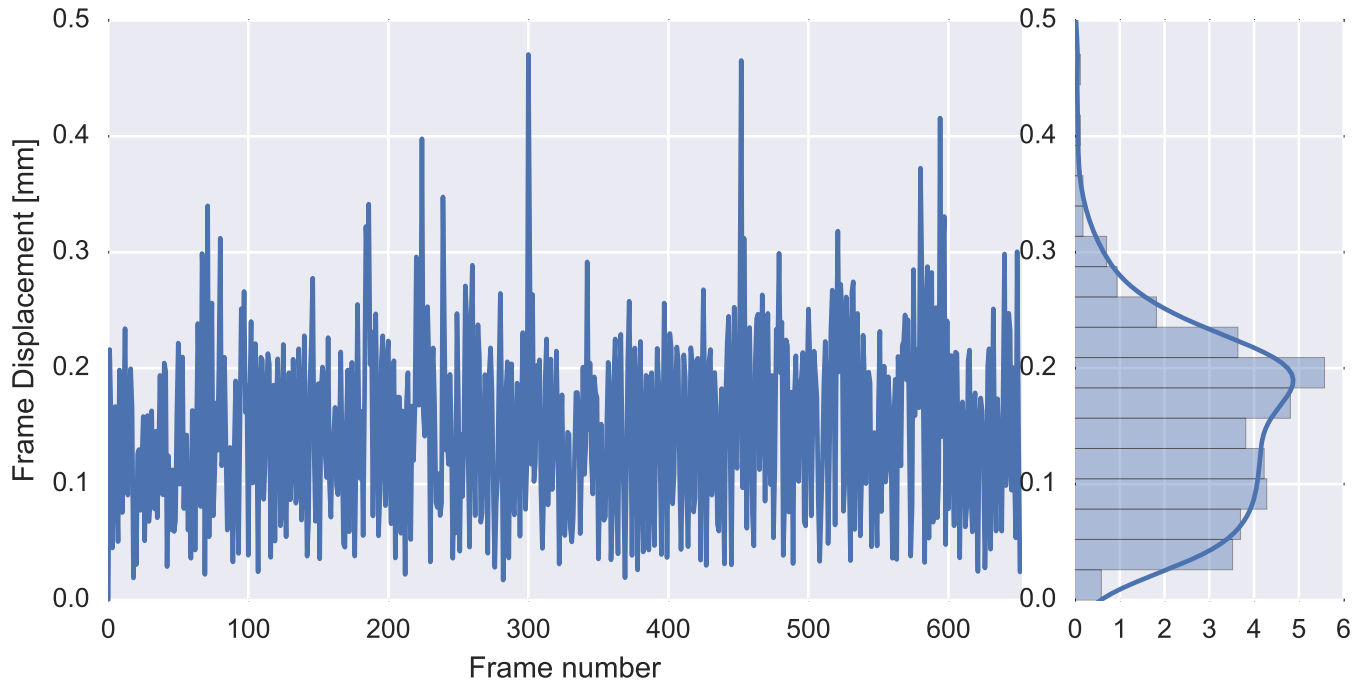

Mean EPI

Brain mask

tSNR

motion

fieldmap correction

coregistration