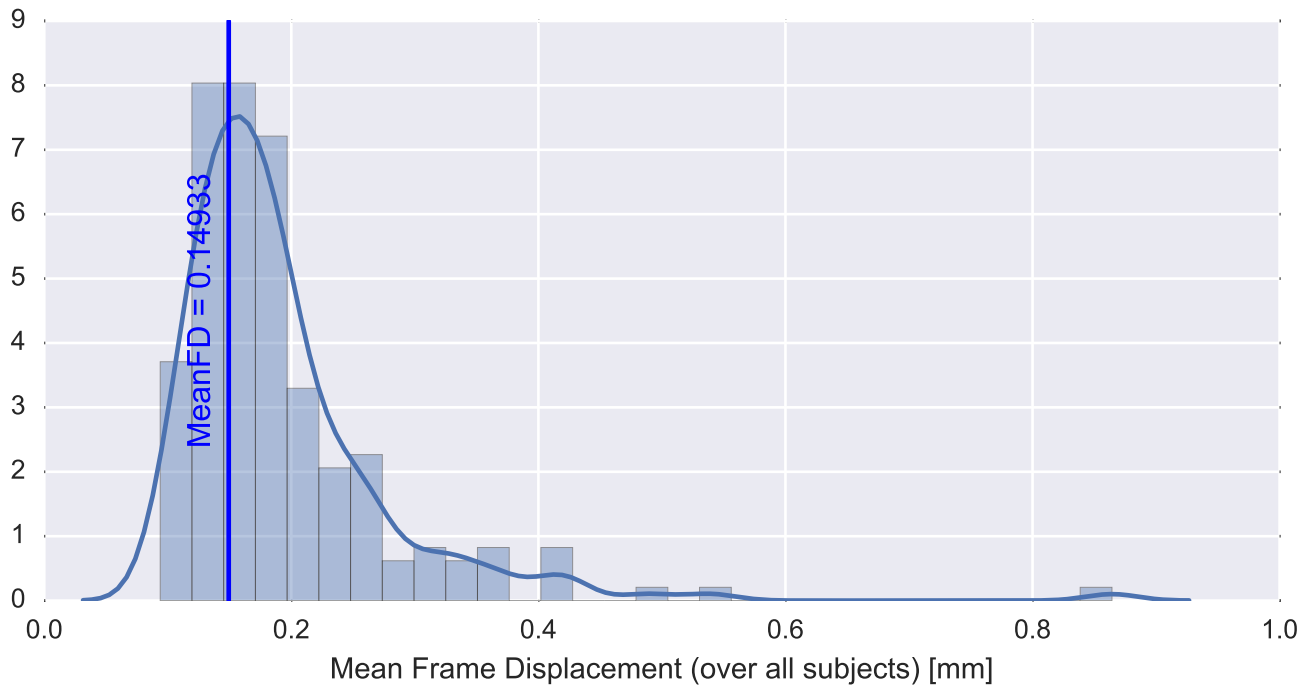

Mean EPI

Brain mask

tSNR

motion

fieldmap correction

coregistration