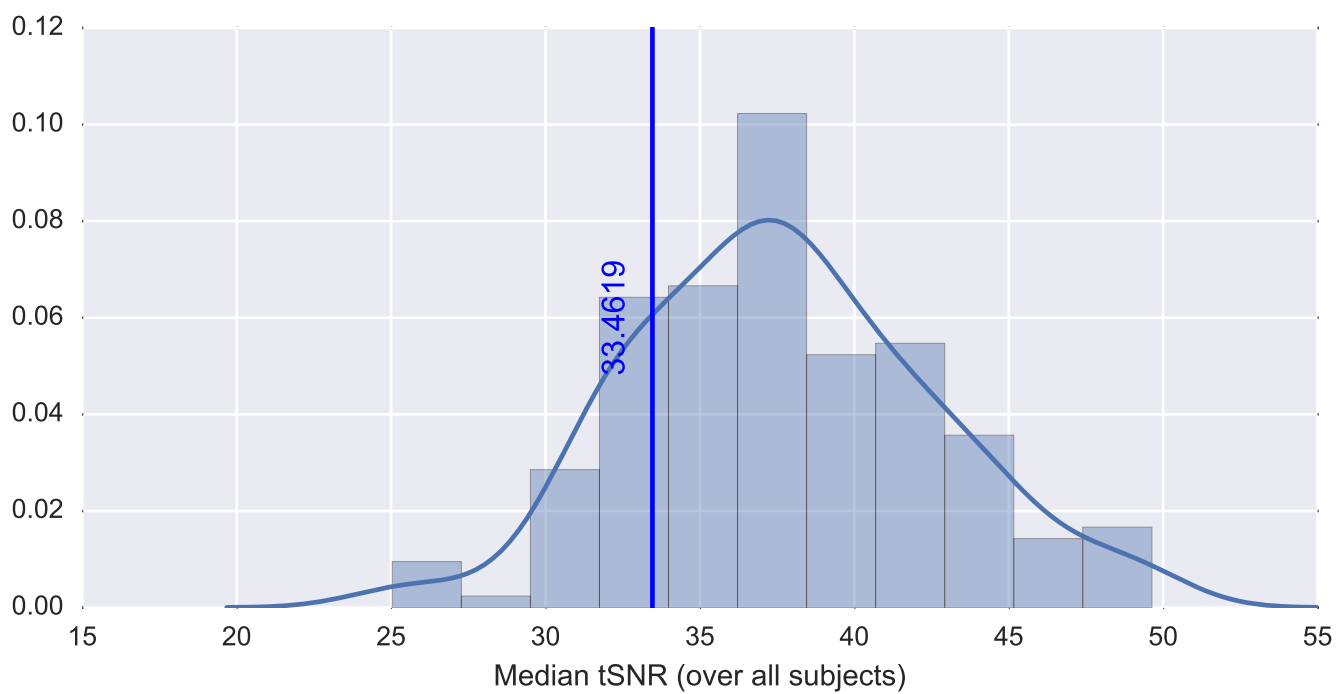

Mean EPI

Brain mask

tSNR

motion

fieldmap correction

coregistration