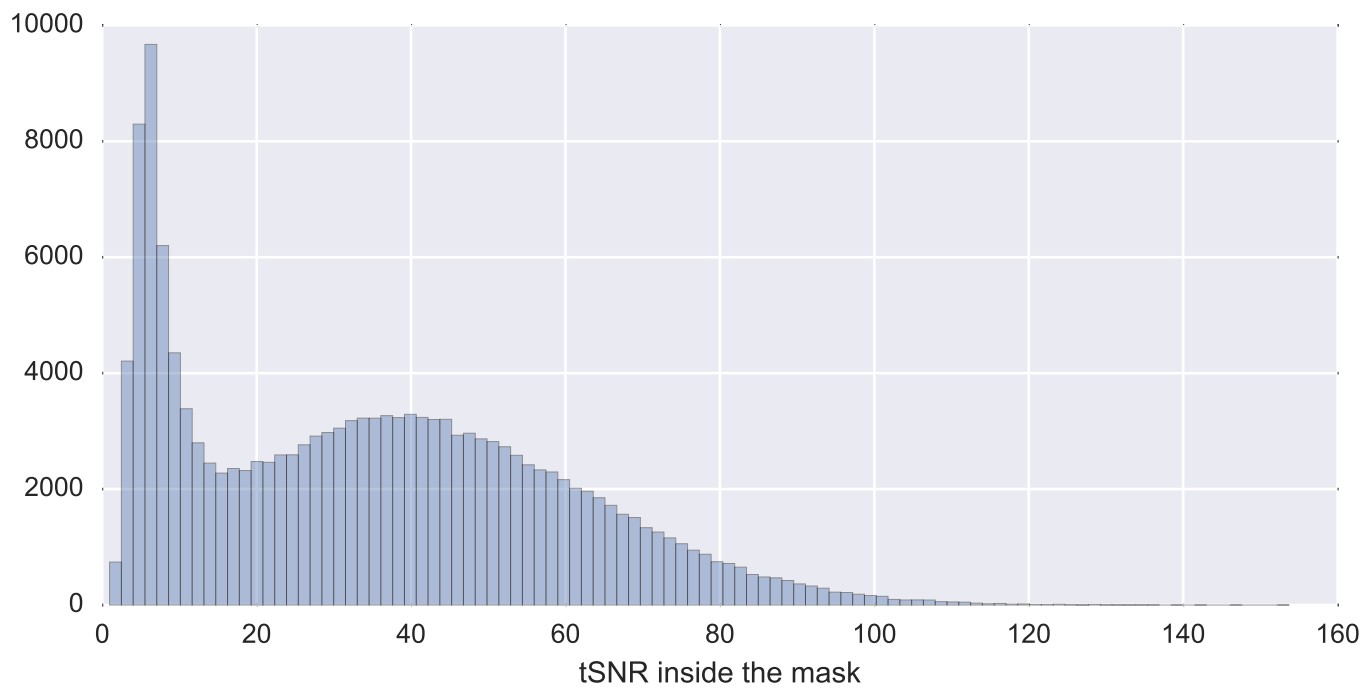

Mean EPI

Brain mask

tSNR

motion

fieldmap correction

coregistration