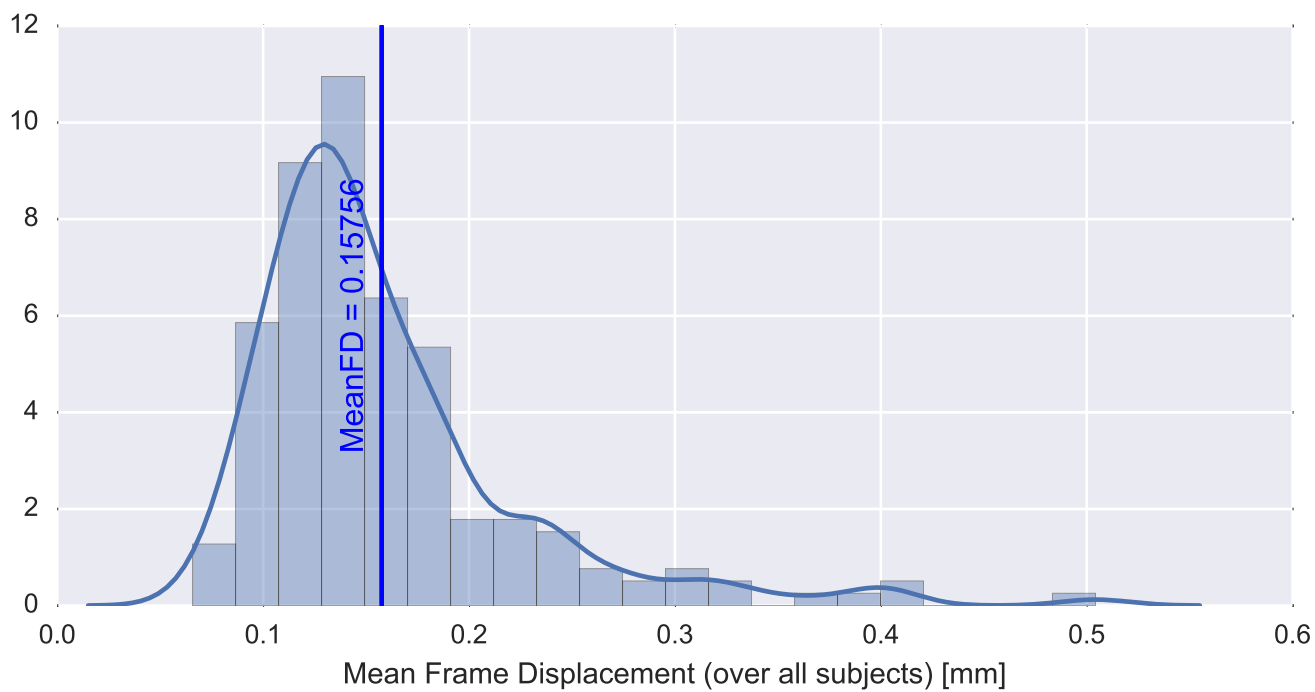

Mean EPI

Brain mask

tSNR

motion

fieldmap correction

coregistration