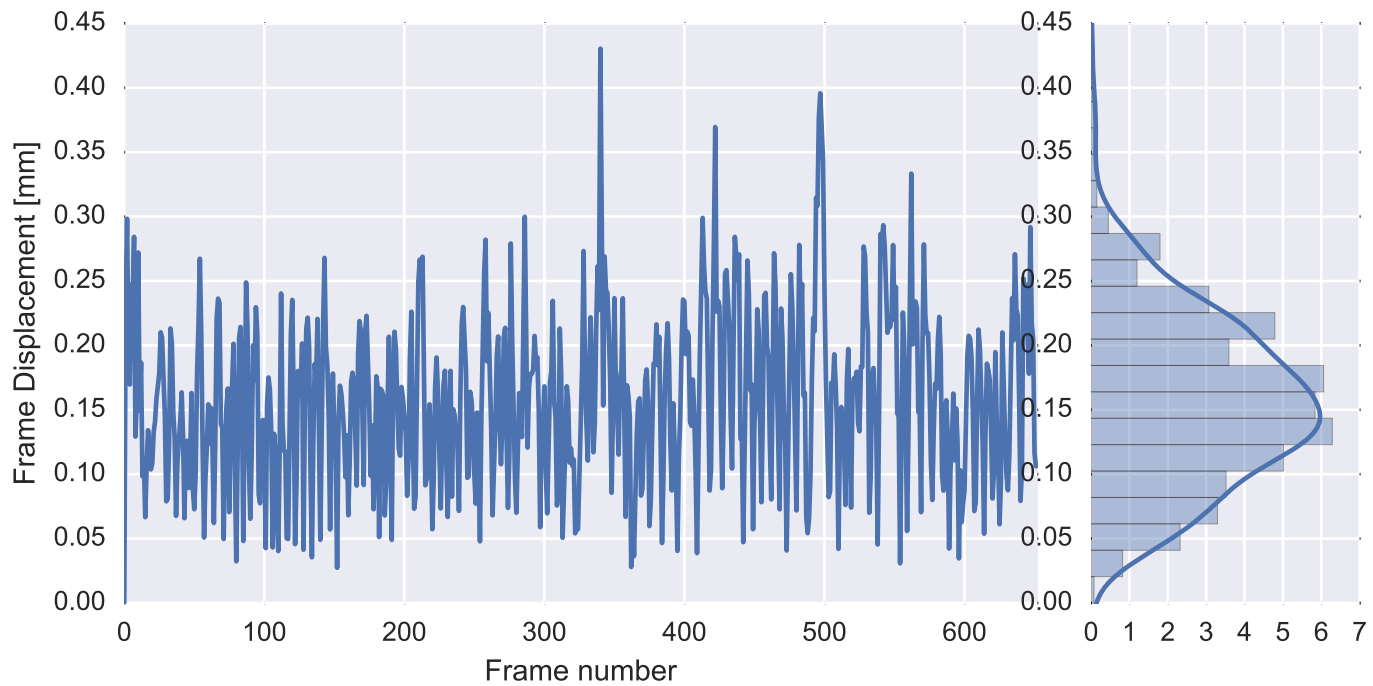

Mean EPI

Brain mask

tSNR

motion

fieldmap correction

coregistration