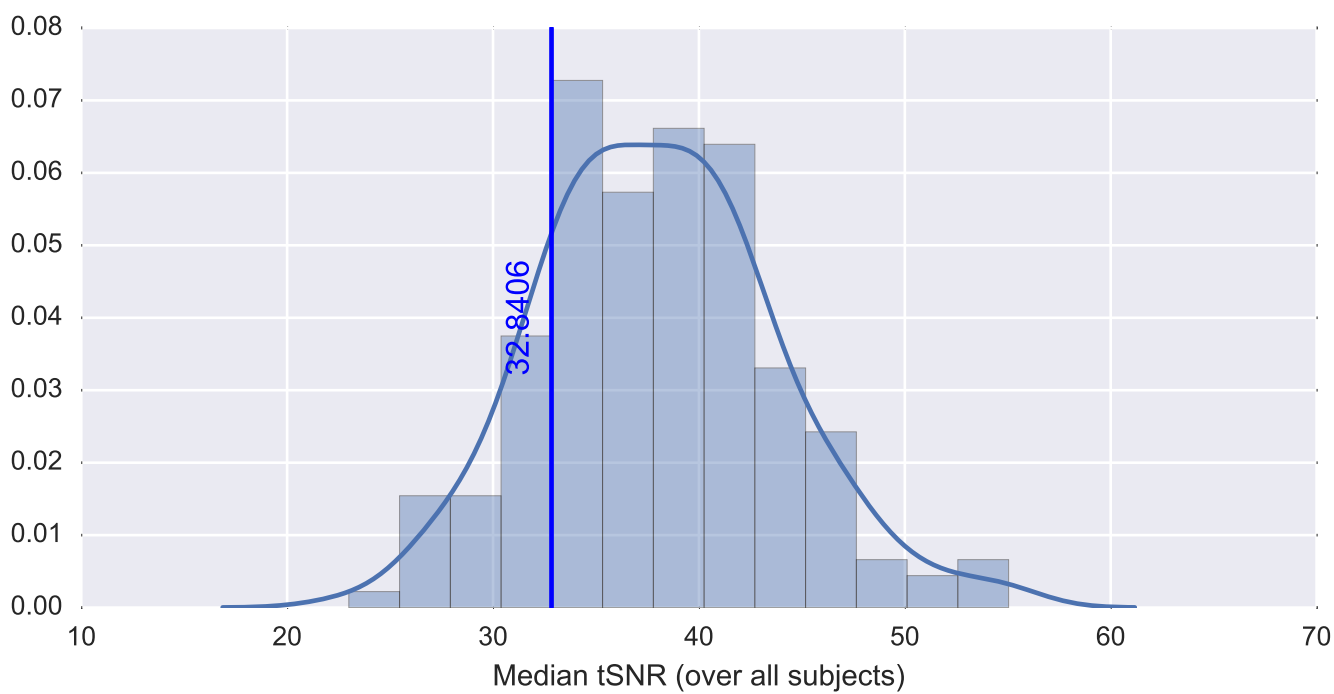

Mean EPI

Brain mask

tSNR

motion

fieldmap correction

coregistration