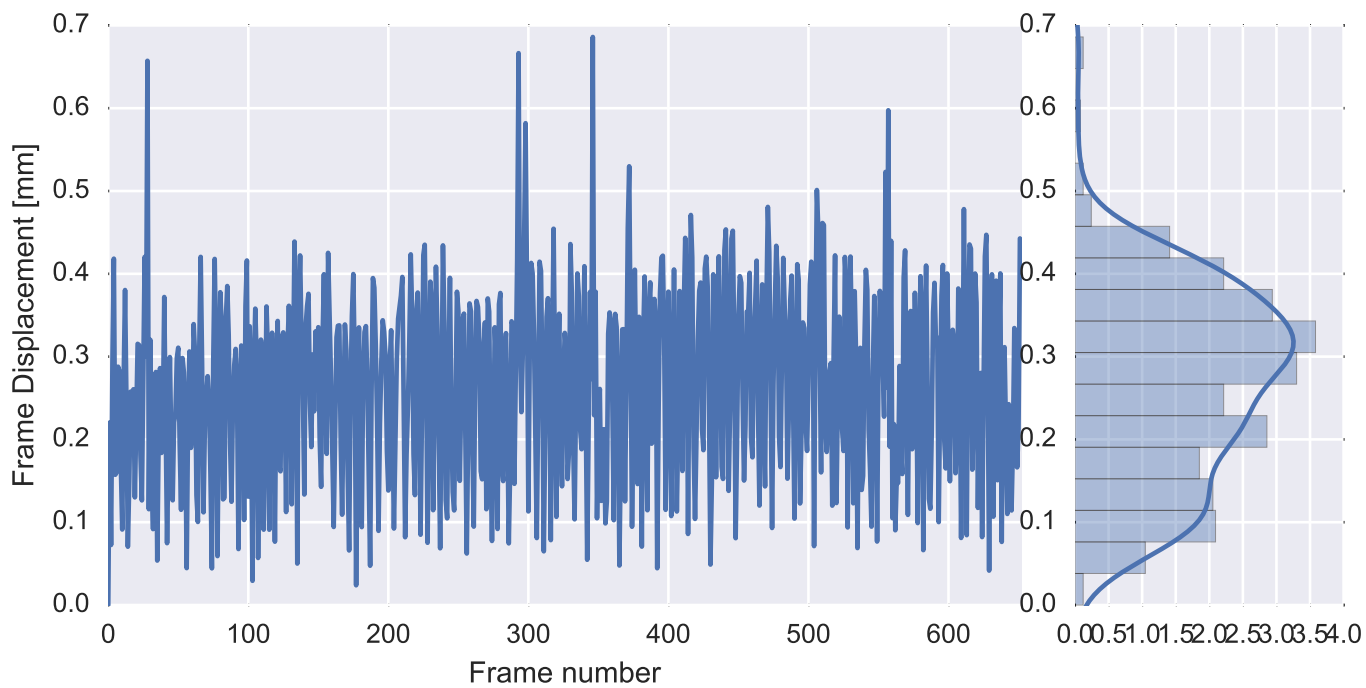

Mean EPI

Brain mask

tSNR

motion

fieldmap correction

coregistration