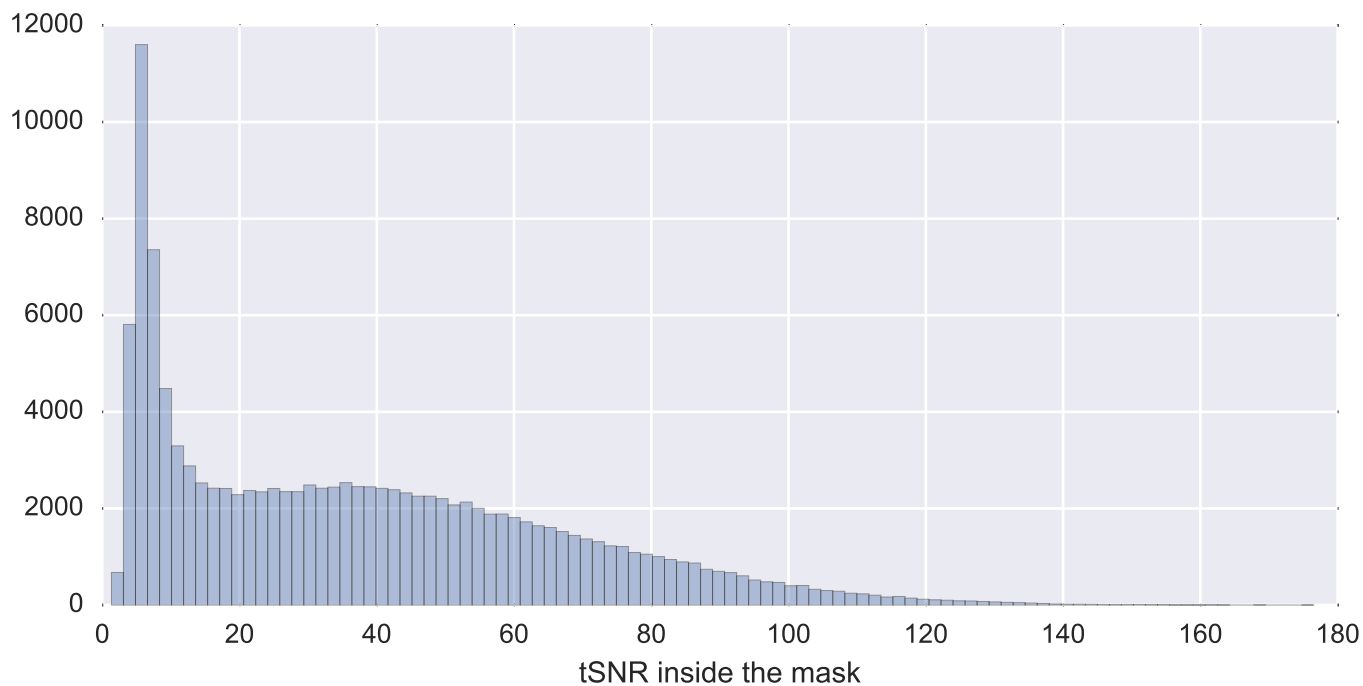

Mean EPI

Brain mask

tSNR

motion

fieldmap correction

coregistration