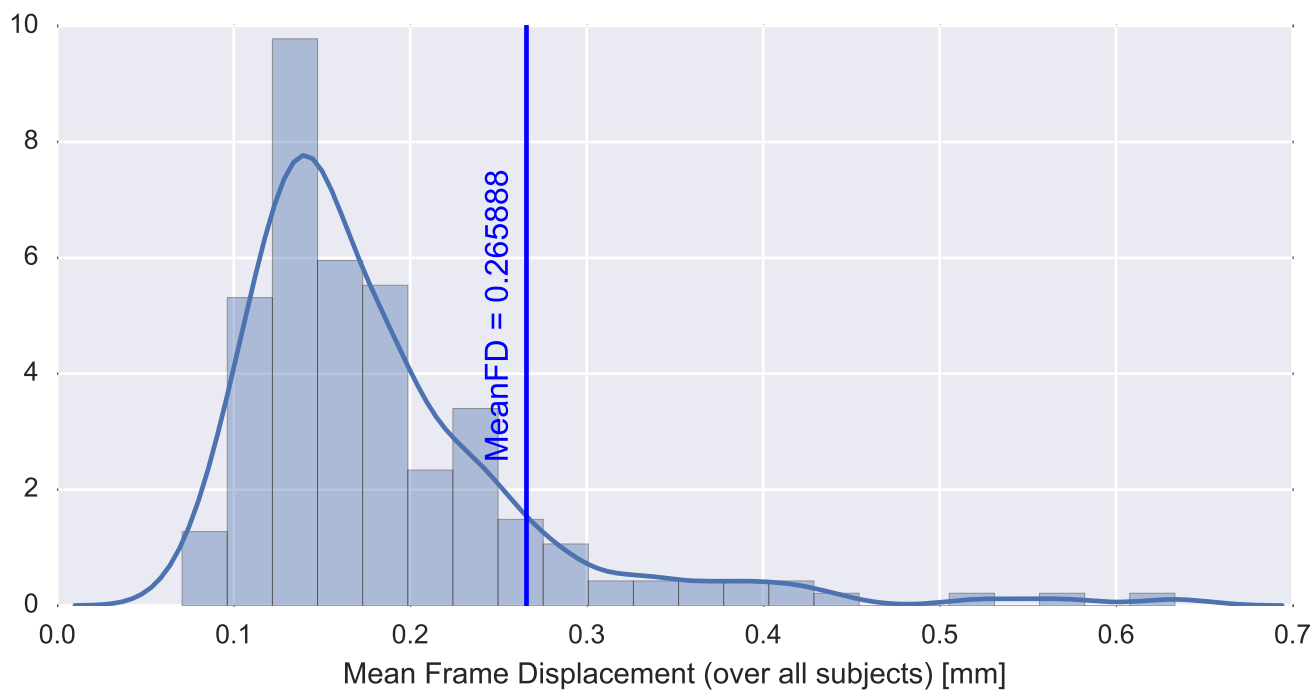

Mean EPI

Brain mask

tSNR

motion

fieldmap correction

coregistration