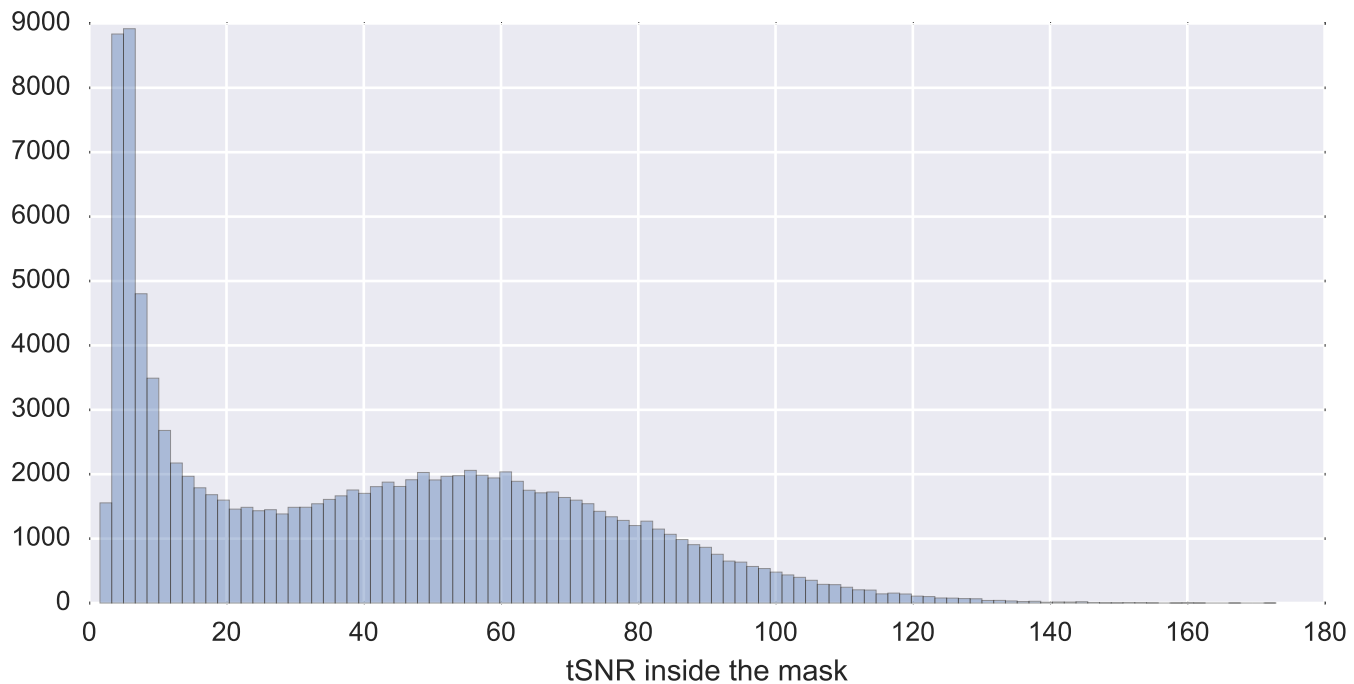

Mean EPI

Brain mask

tSNR

motion

fieldmap correction

coregistration