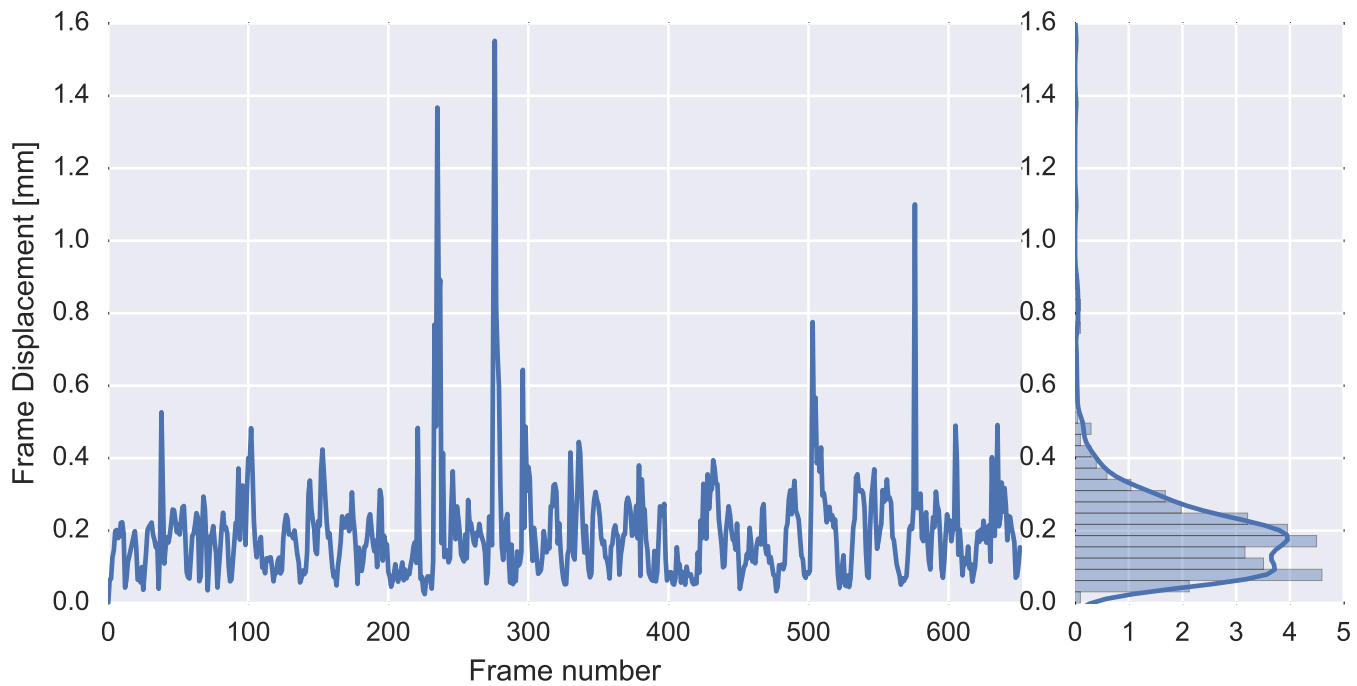

Mean EPI

Brain mask

tSNR

motion

fieldmap correction

coregistration