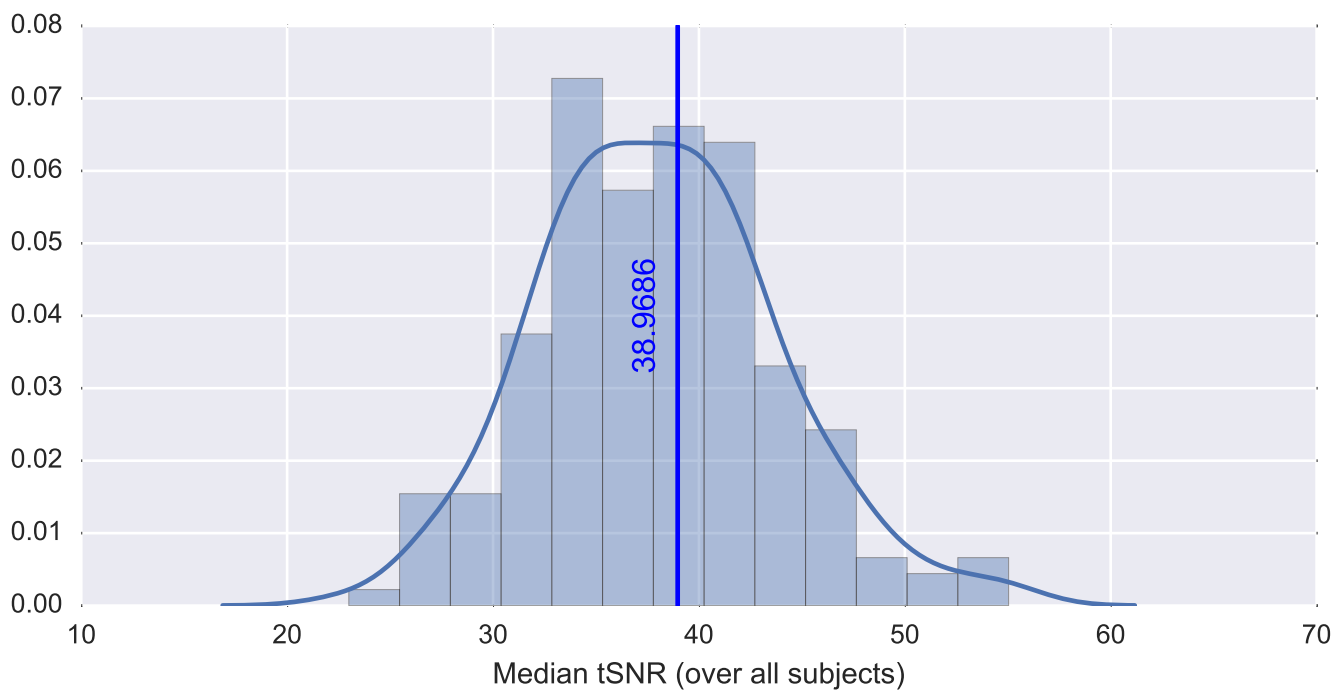

Mean EPI

Brain mask

tSNR

motion

fieldmap correction

coregistration