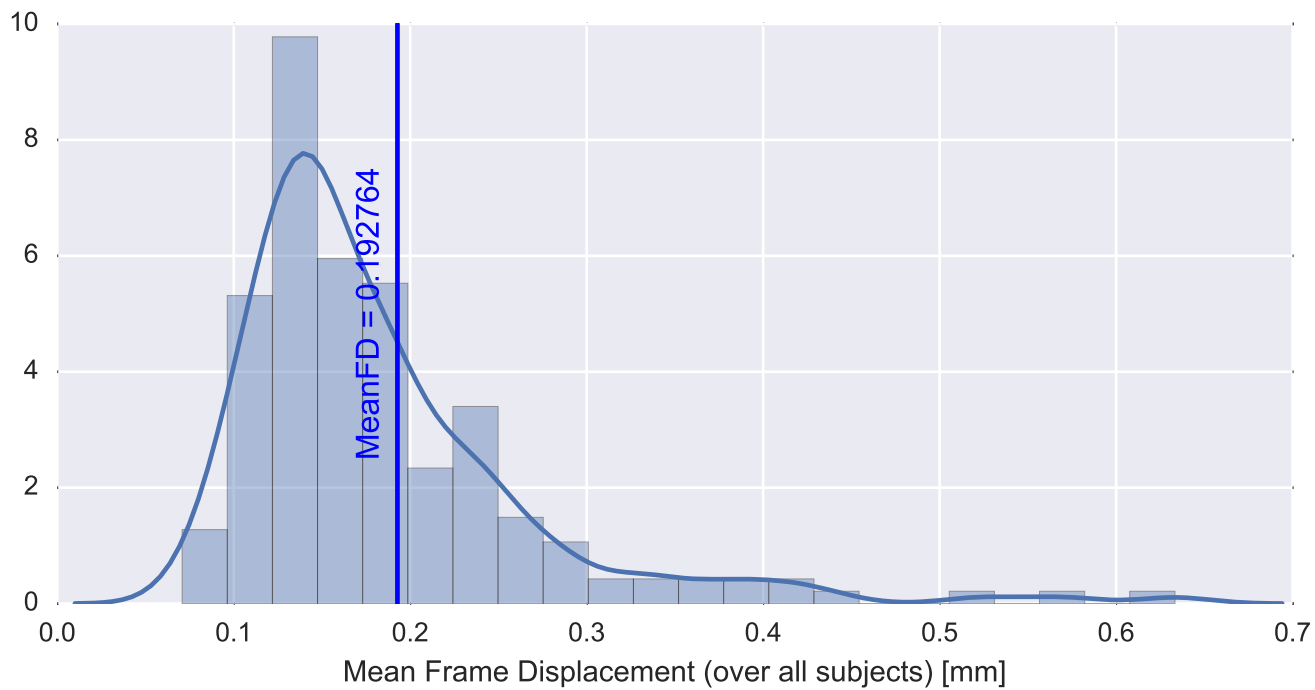

Mean EPI

Brain mask

tSNR

motion

fieldmap correction

coregistration