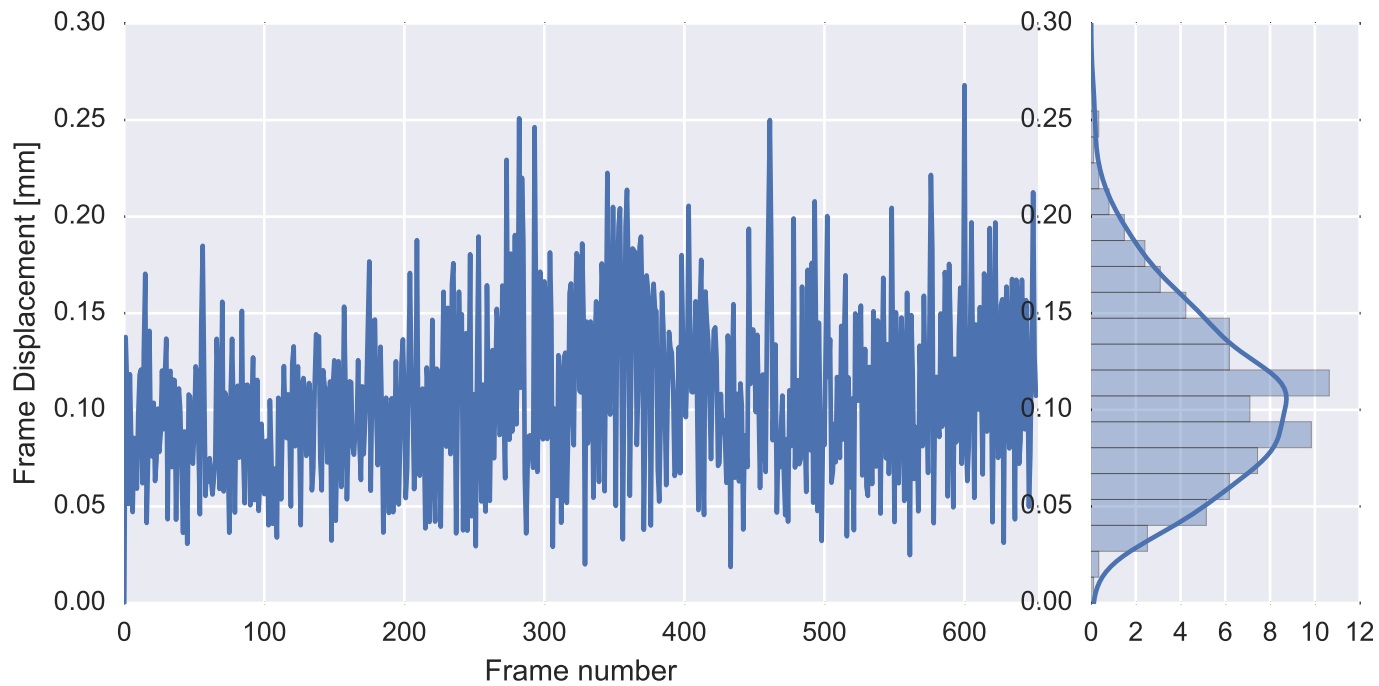

Mean EPI

Brain mask

tSNR

motion

fieldmap correction

coregistration