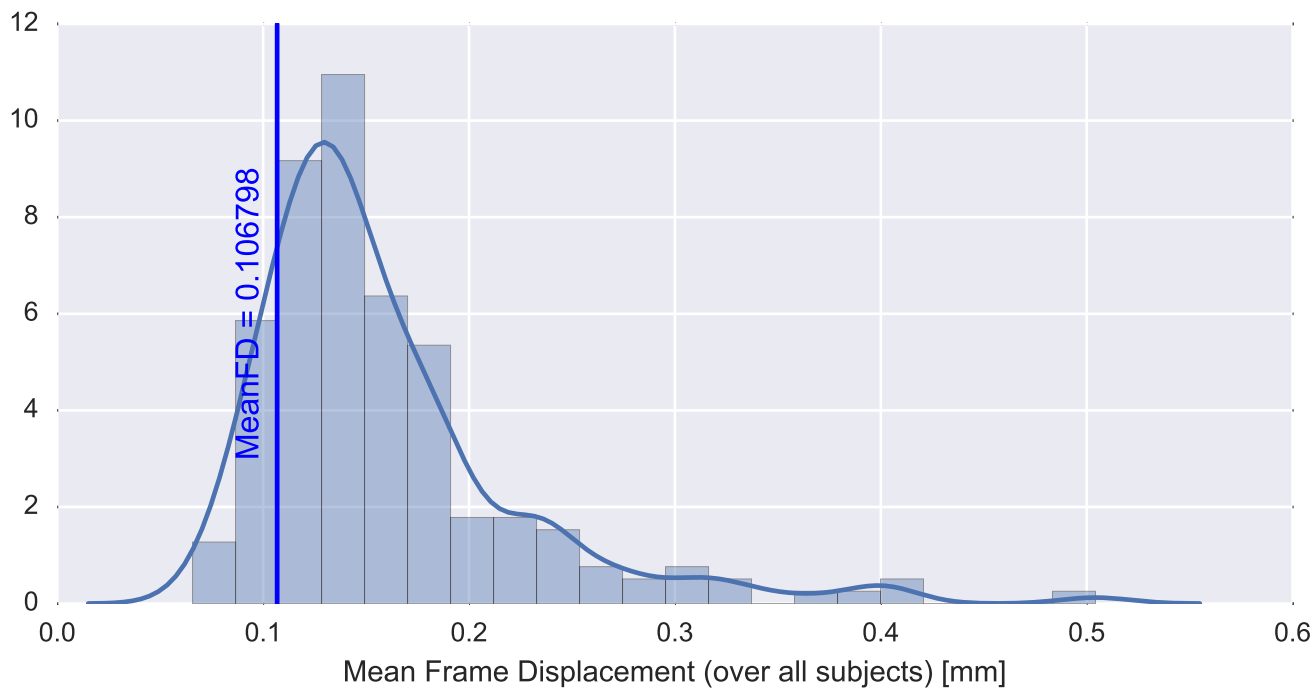

Mean EPI

Brain mask

tSNR

motion

fieldmap correction

coregistration