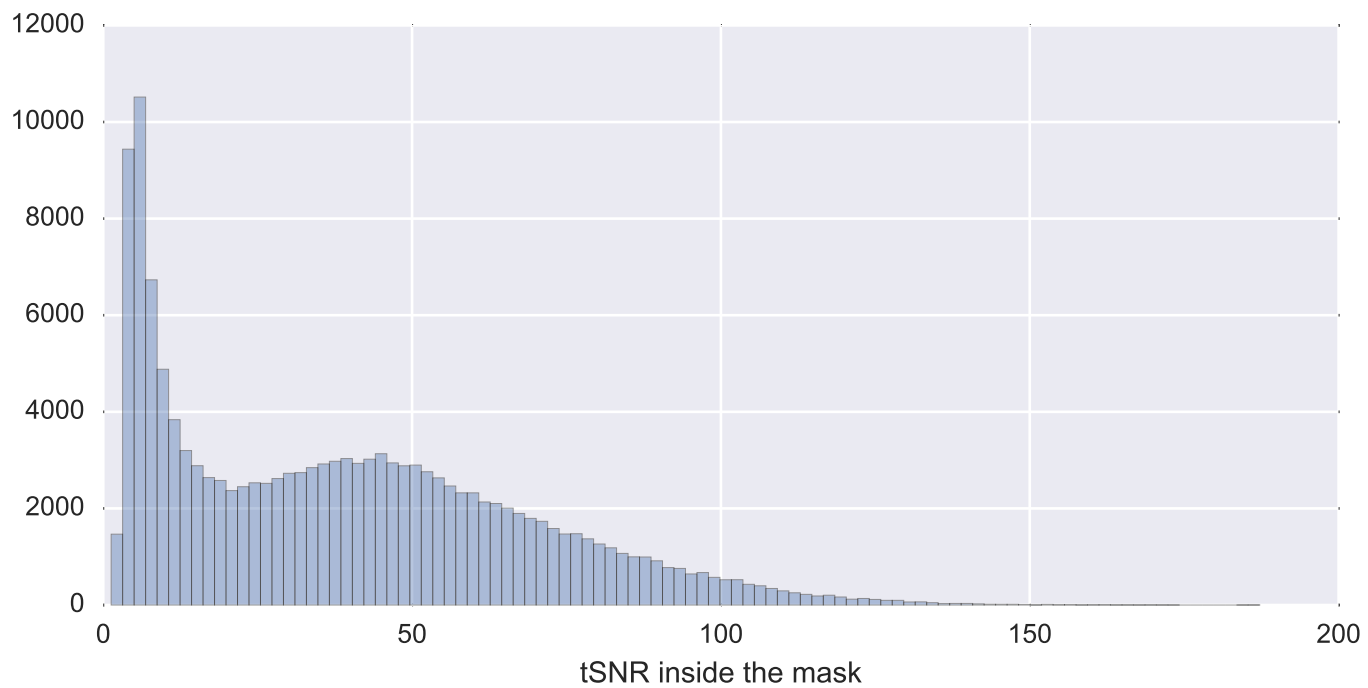

Mean EPI

Brain mask

tSNR

motion

fieldmap correction

coregistration