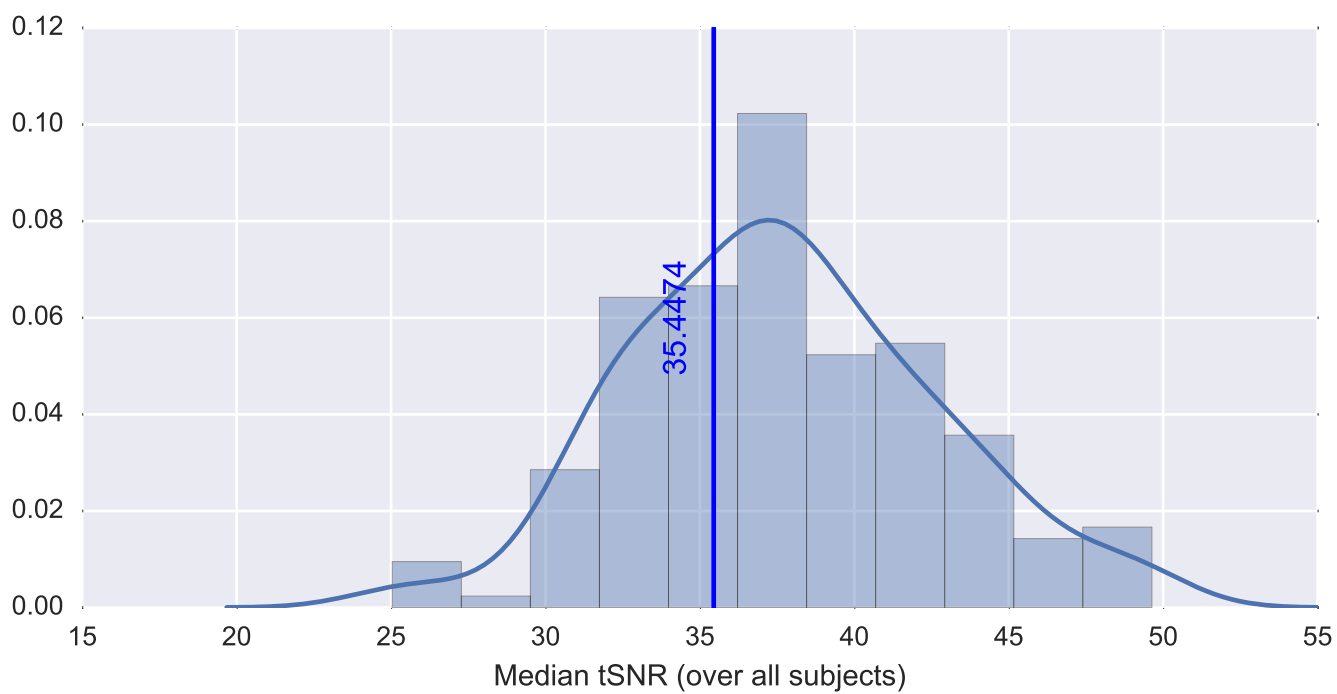

Mean EPI

Brain mask

tSNR

motion

fieldmap correction

coregistration