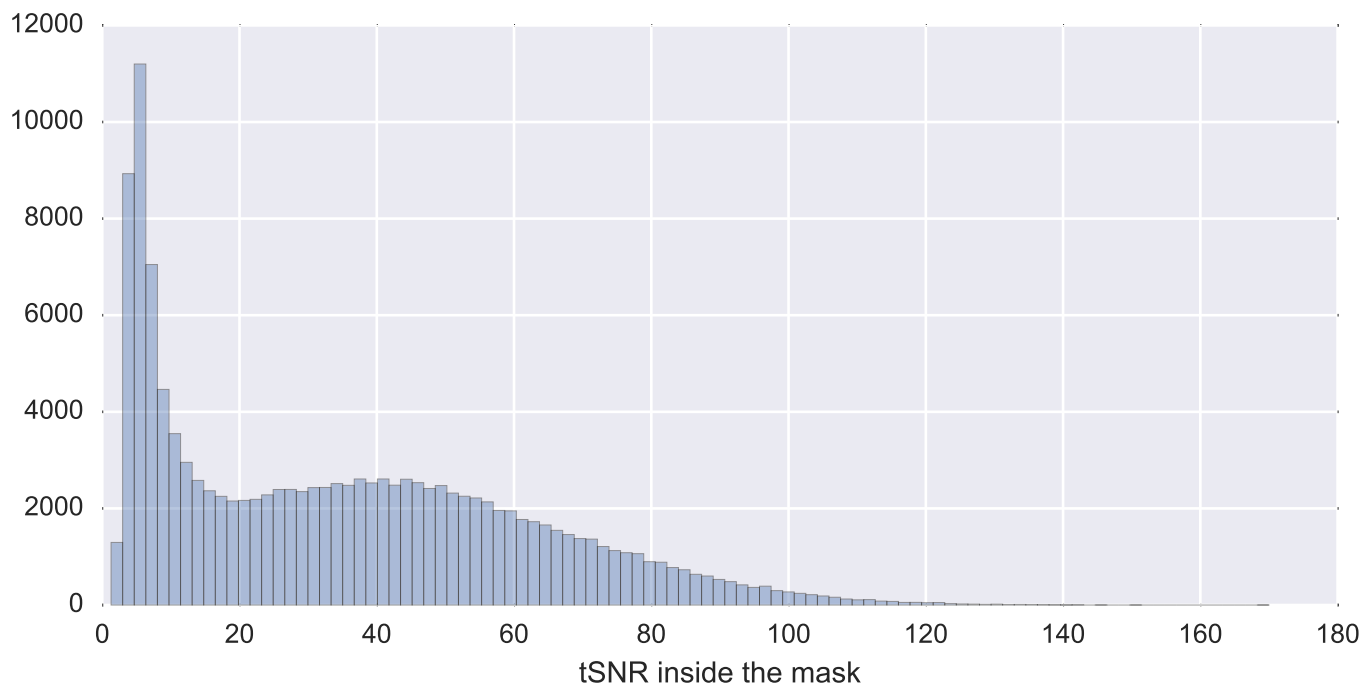

Mean EPI

Brain mask

tSNR

motion

fieldmap correction

coregistration