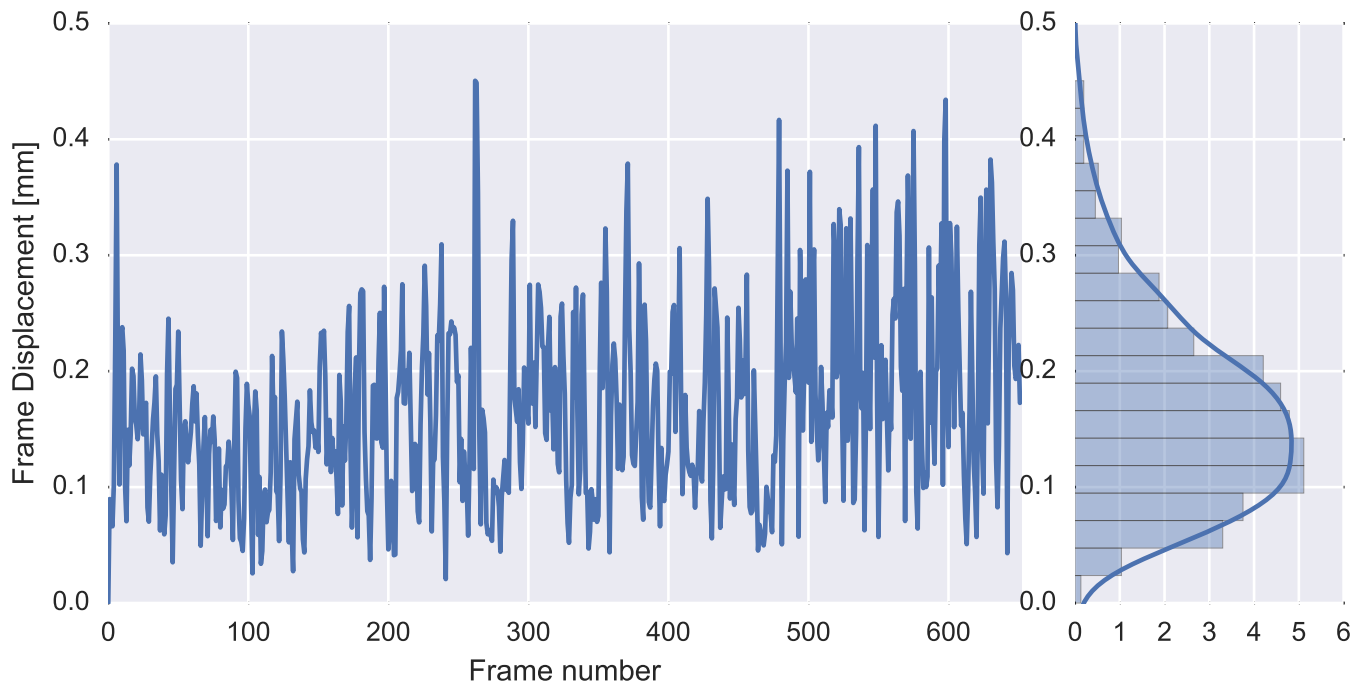

Mean EPI

Brain mask

tSNR

motion

fieldmap correction

coregistration