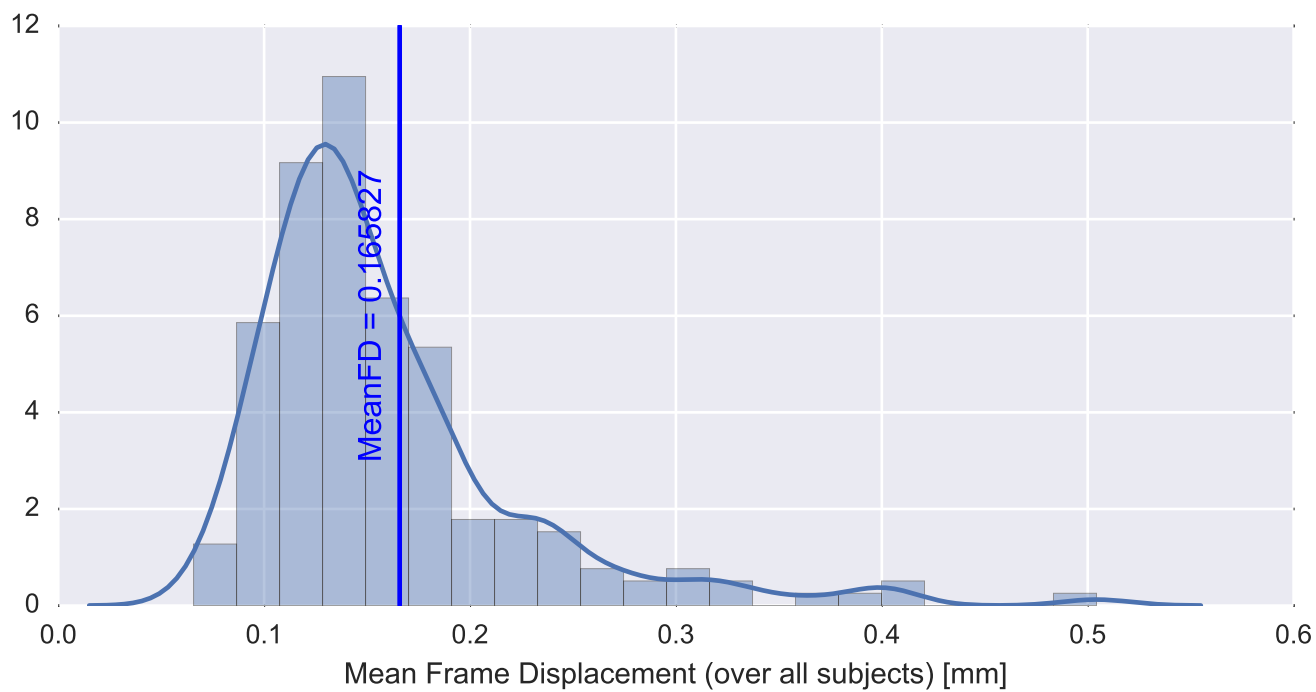

Mean EPI

Brain mask

tSNR

motion

fieldmap correction

coregistration