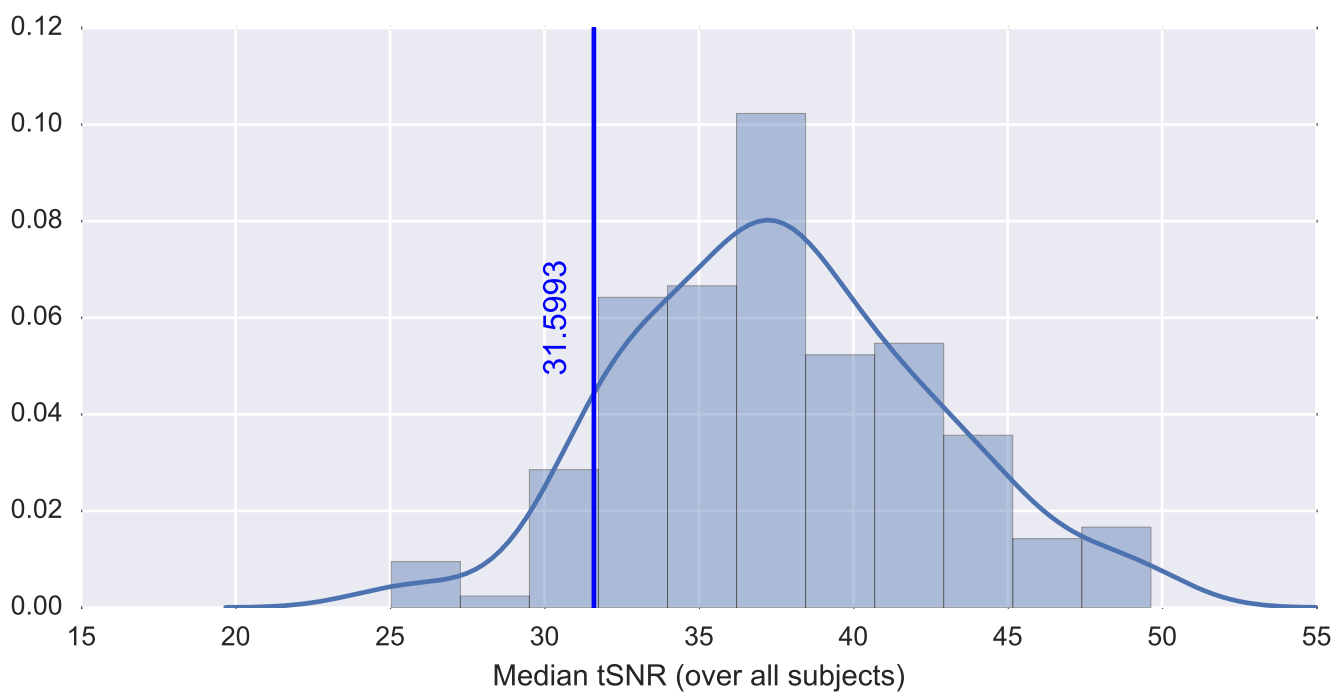

Mean EPI

Brain mask

tSNR

motion

fieldmap correction

coregistration