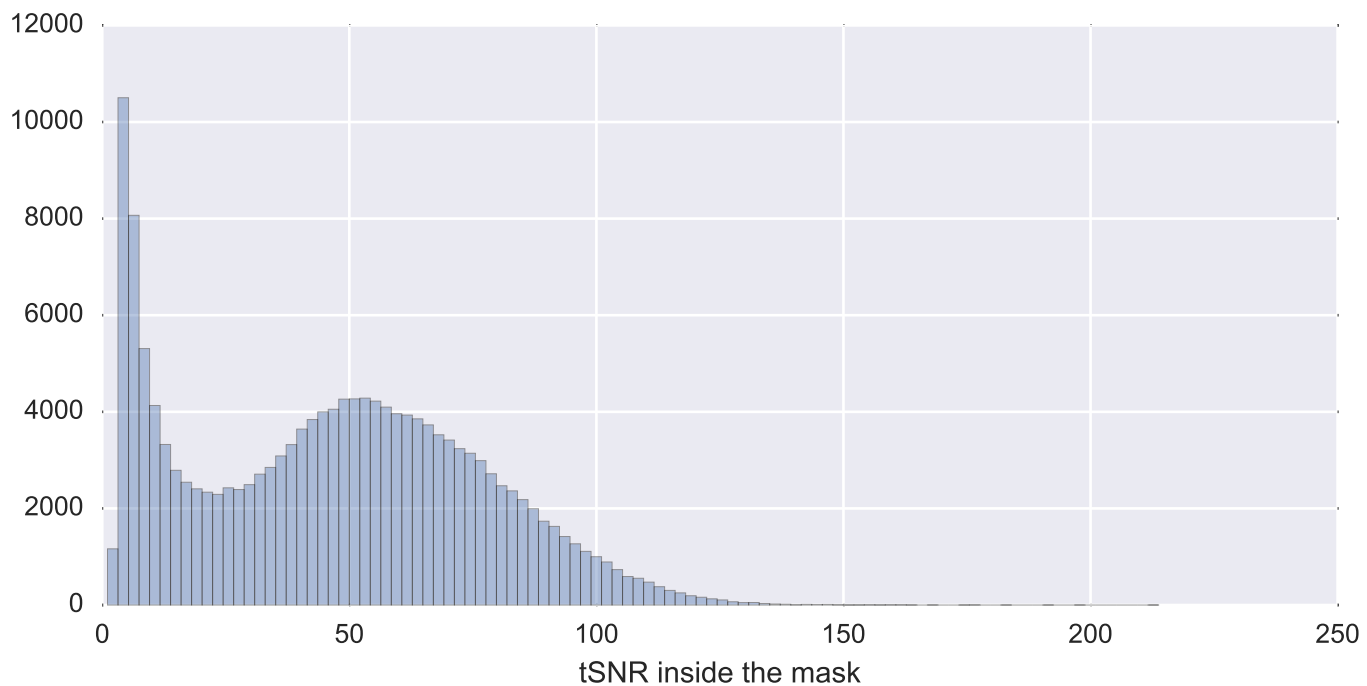

Mean EPI

Brain mask

tSNR

motion

fieldmap correction

coregistration