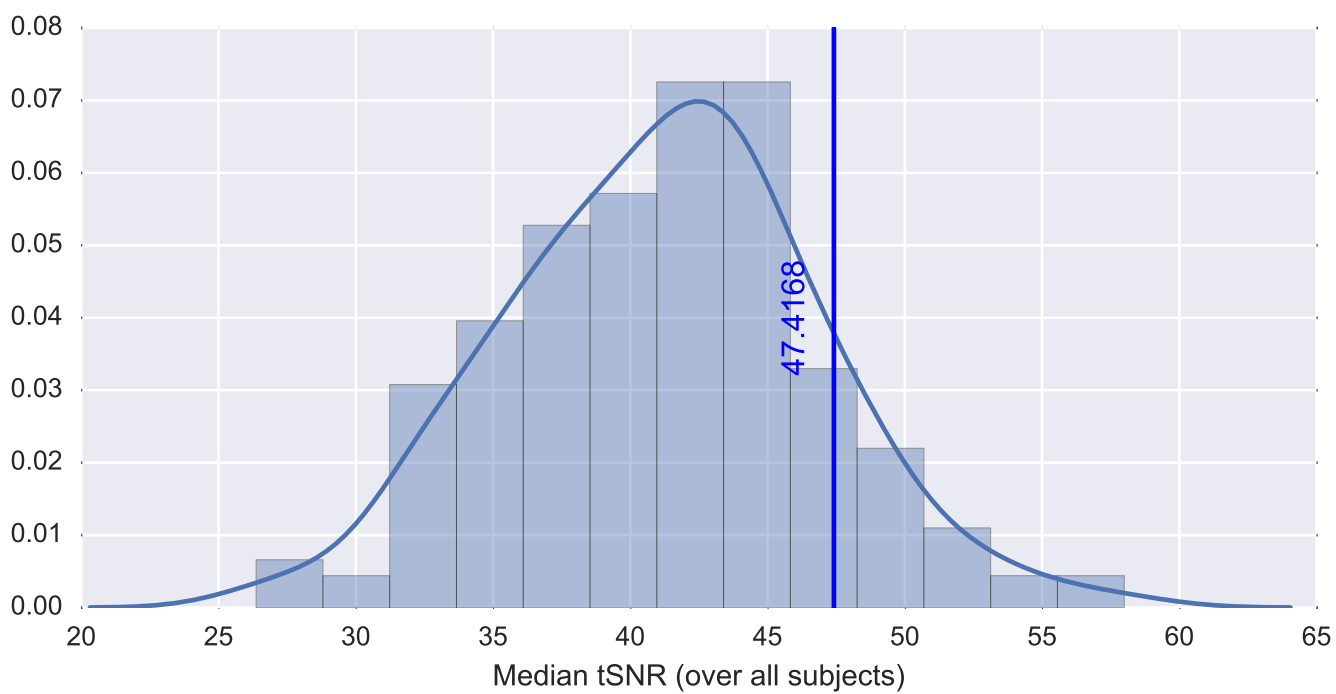

Mean EPI

Brain mask

tSNR

motion

fieldmap correction

coregistration