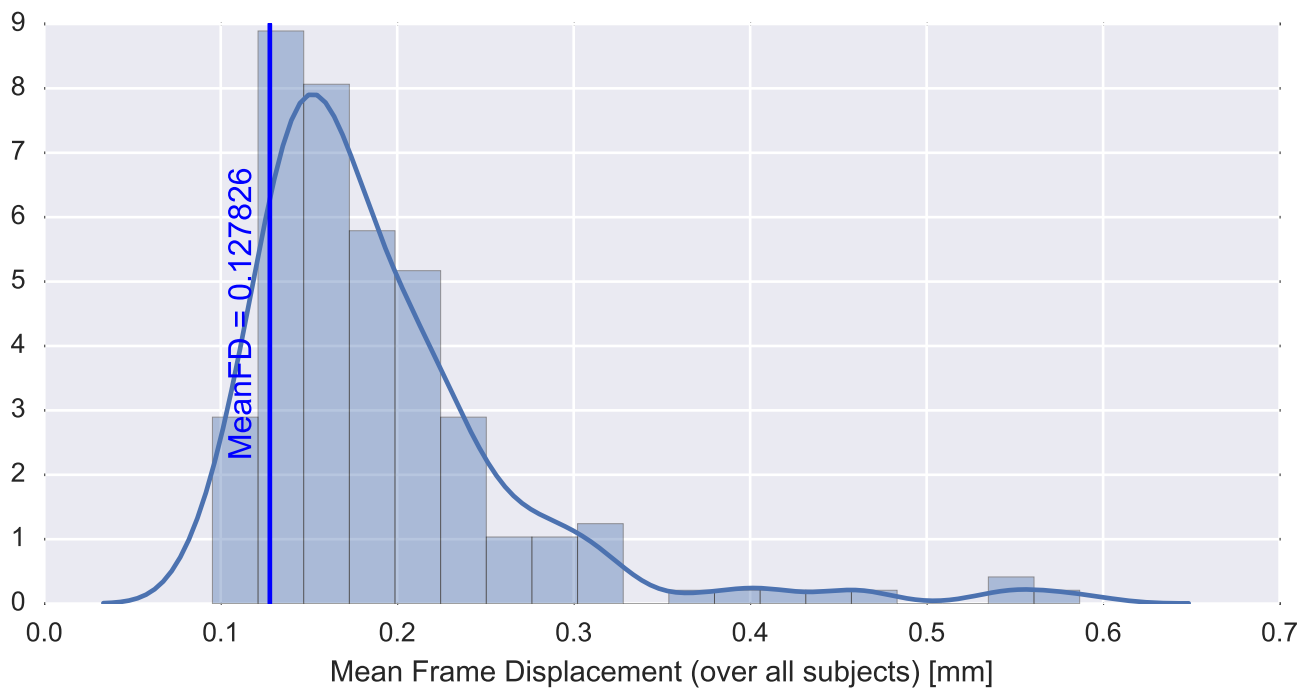

Mean EPI

Brain mask

tSNR

motion

fieldmap correction

coregistration