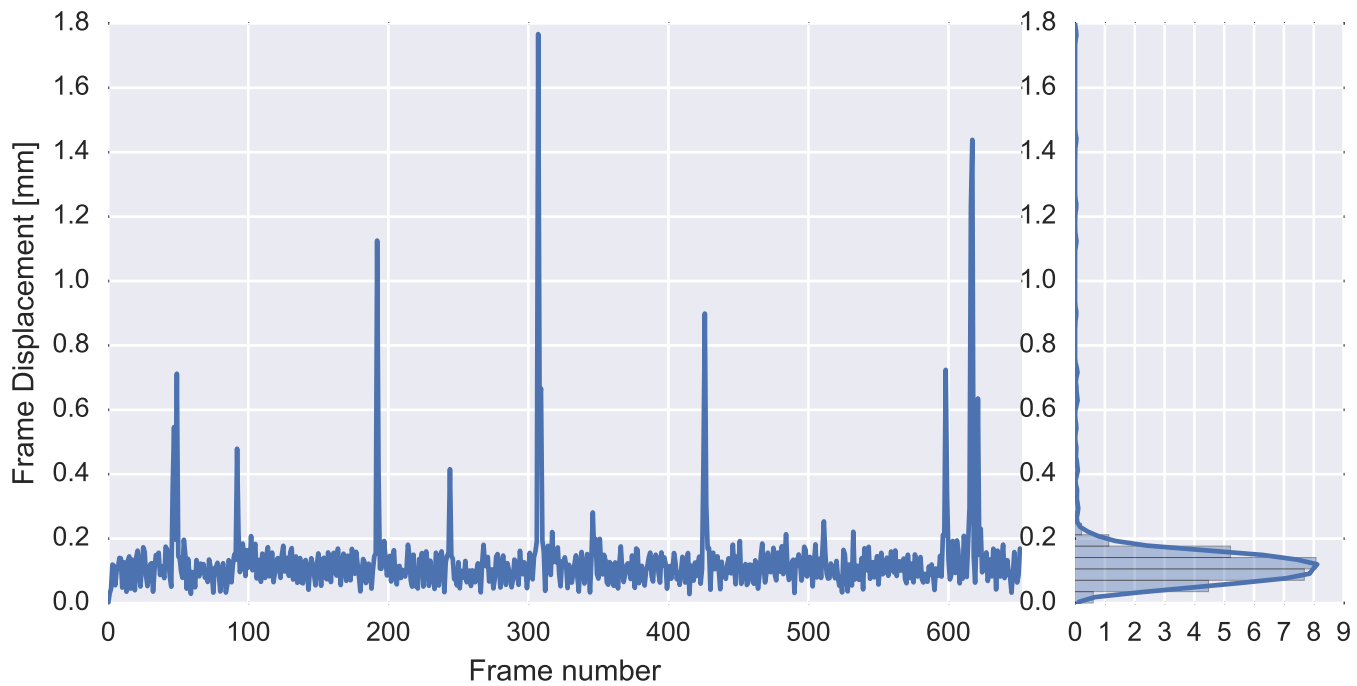

Mean EPI

Brain mask

tSNR

motion

fieldmap correction

coregistration