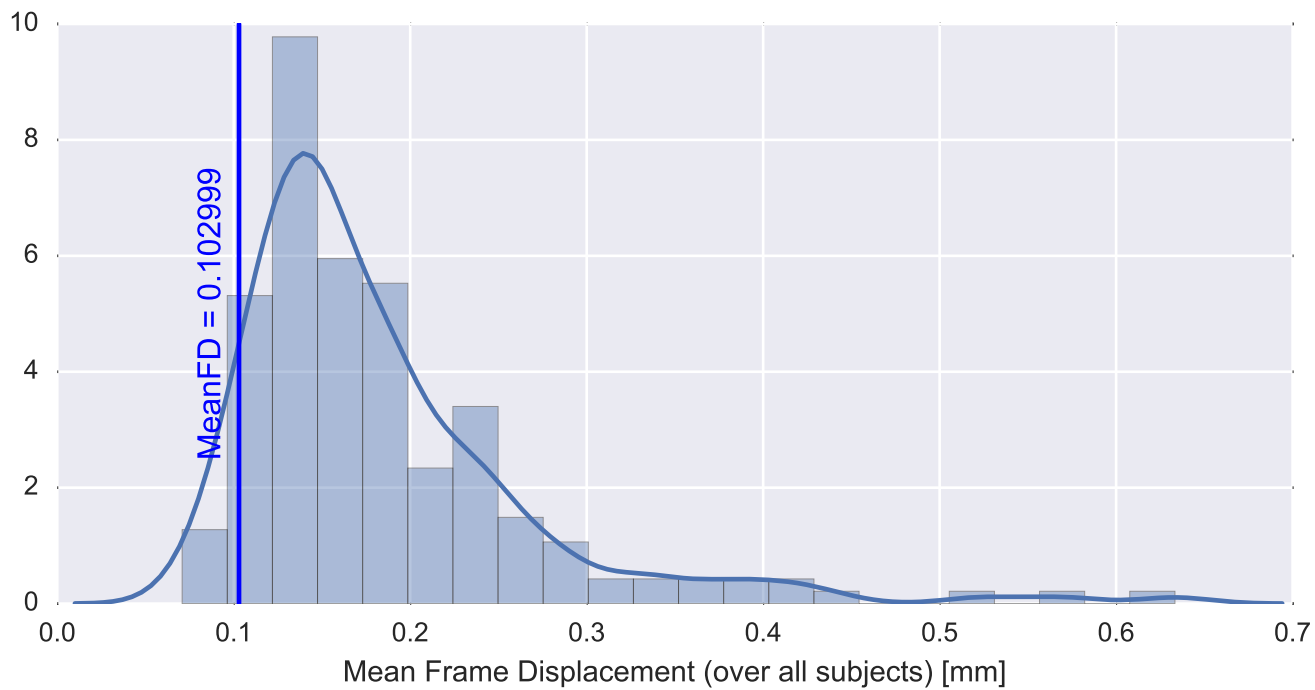

Mean EPI

Brain mask

tSNR

motion

fieldmap correction

coregistration