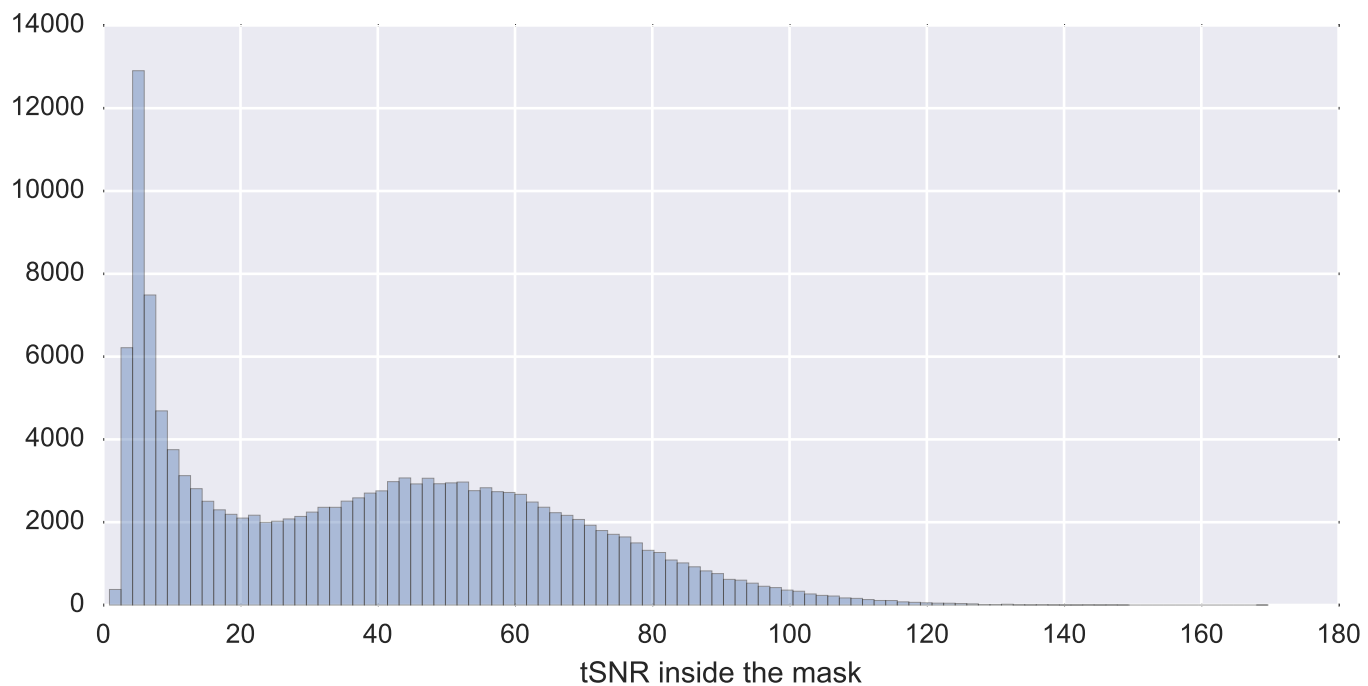

Mean EPI

Brain mask

tSNR

motion

fieldmap correction

coregistration