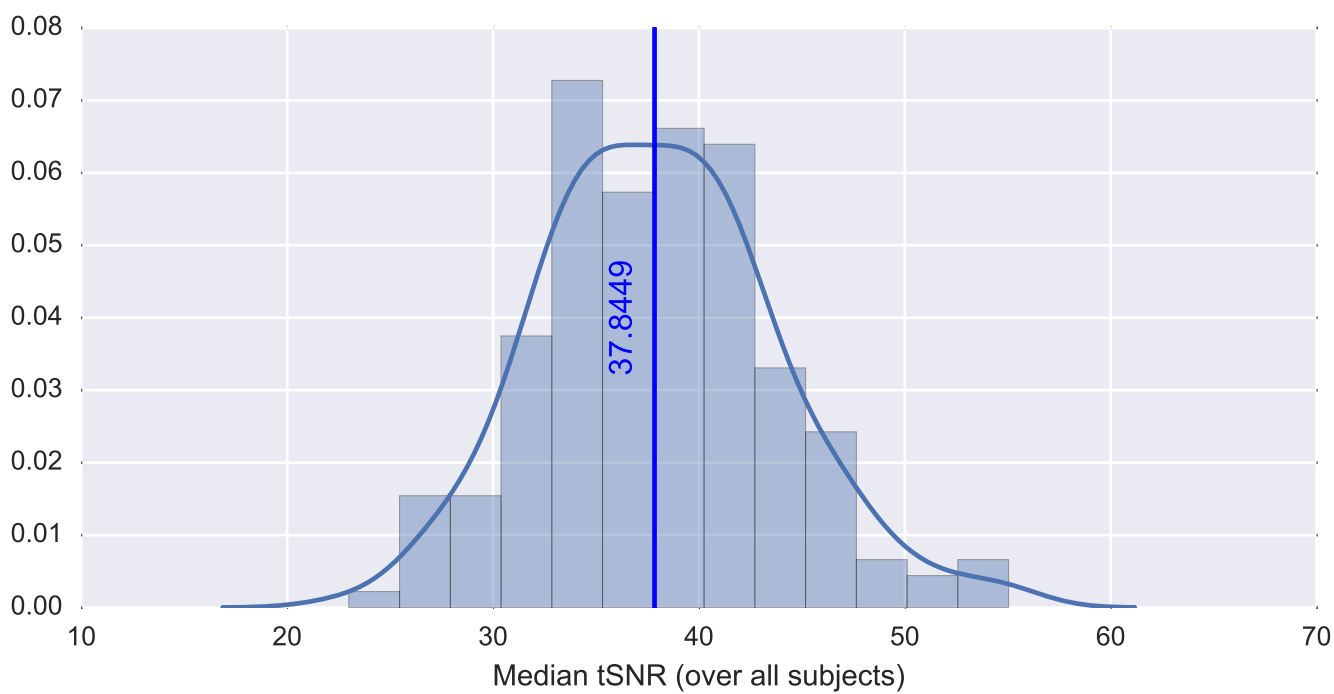

Mean EPI

Brain mask

tSNR

motion

fieldmap correction

coregistration