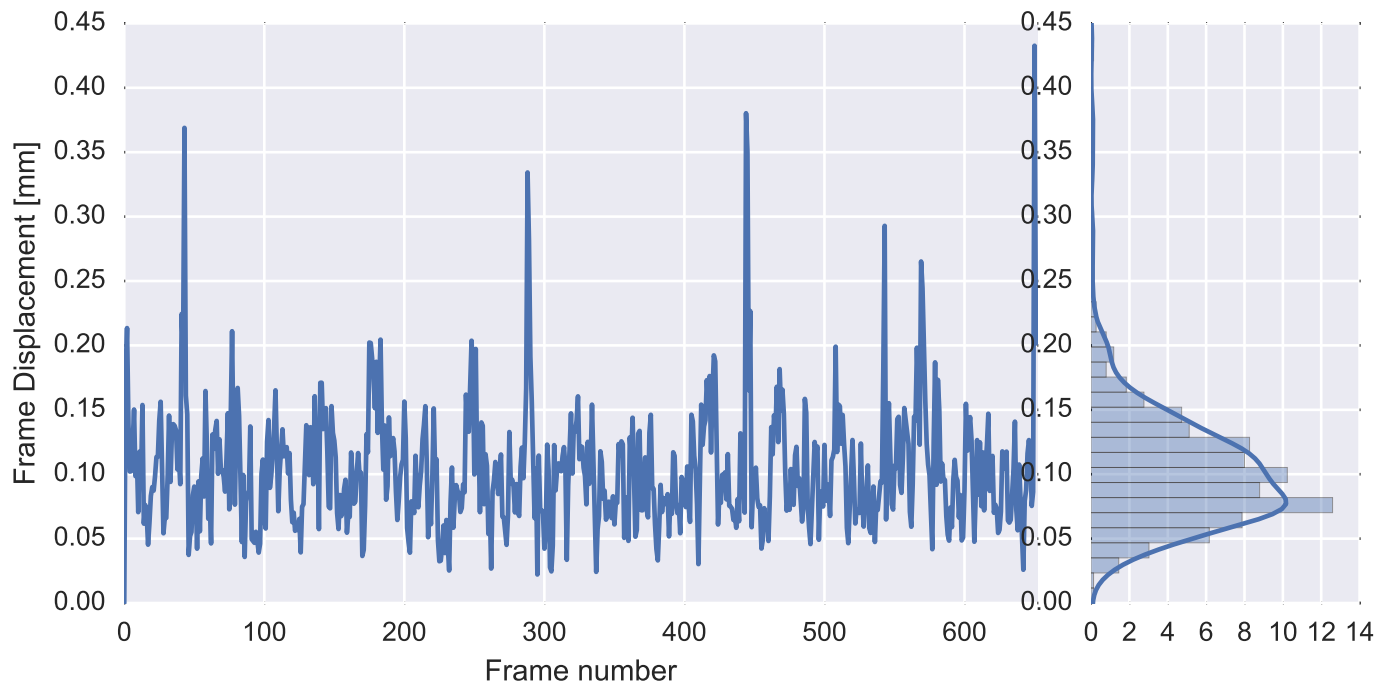

Mean EPI

Brain mask

tSNR

motion

fieldmap correction

coregistration