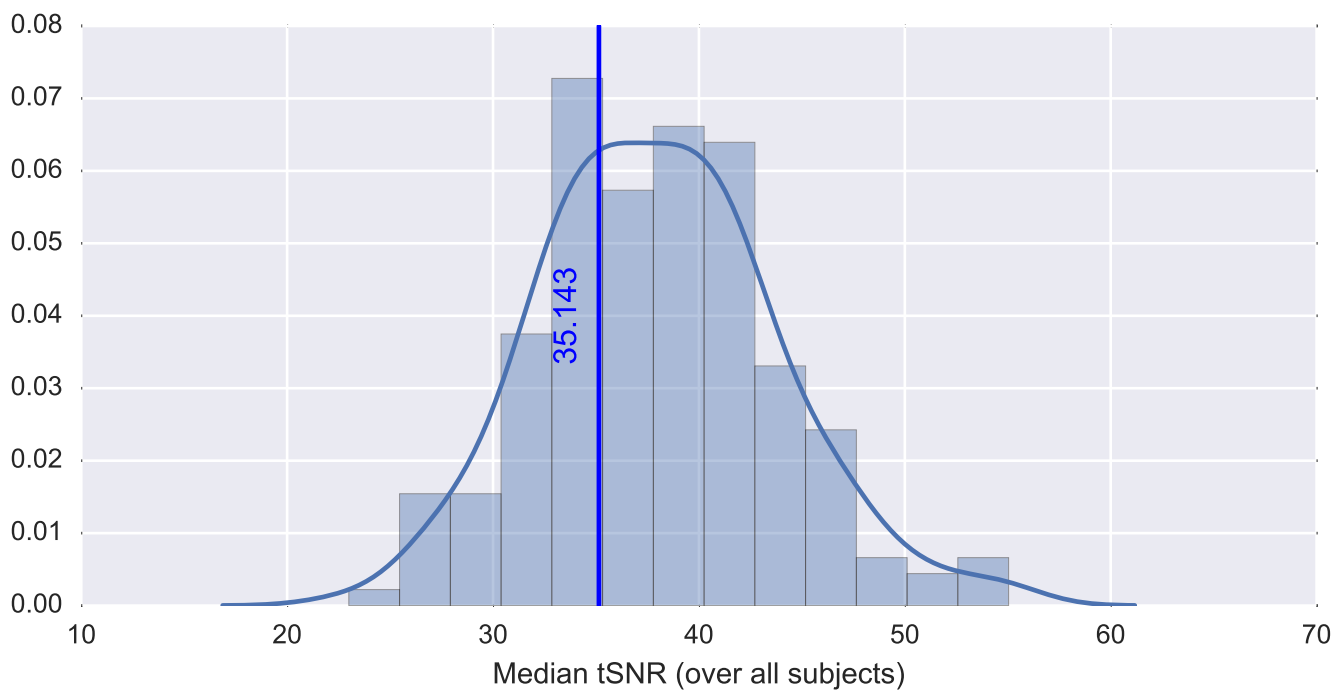

Mean EPI

Brain mask

tSNR

motion

fieldmap correction

coregistration