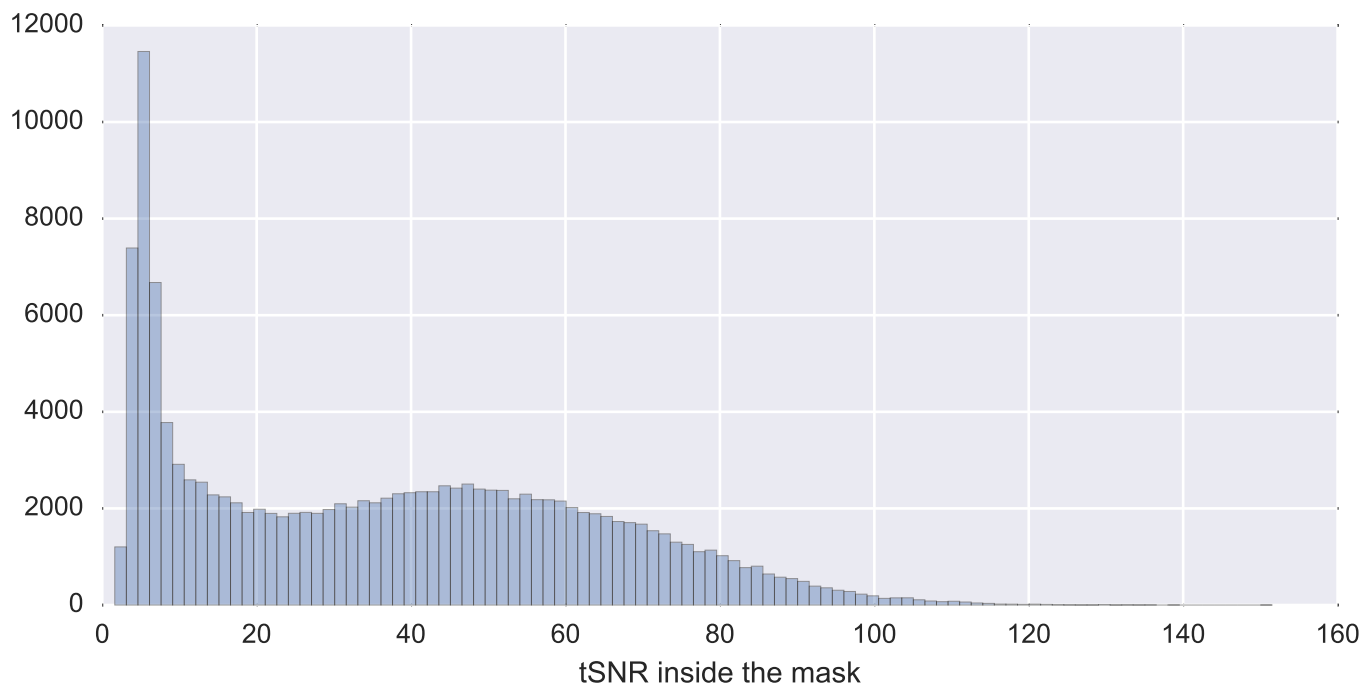

Mean EPI

Brain mask

tSNR

motion

fieldmap correction

coregistration