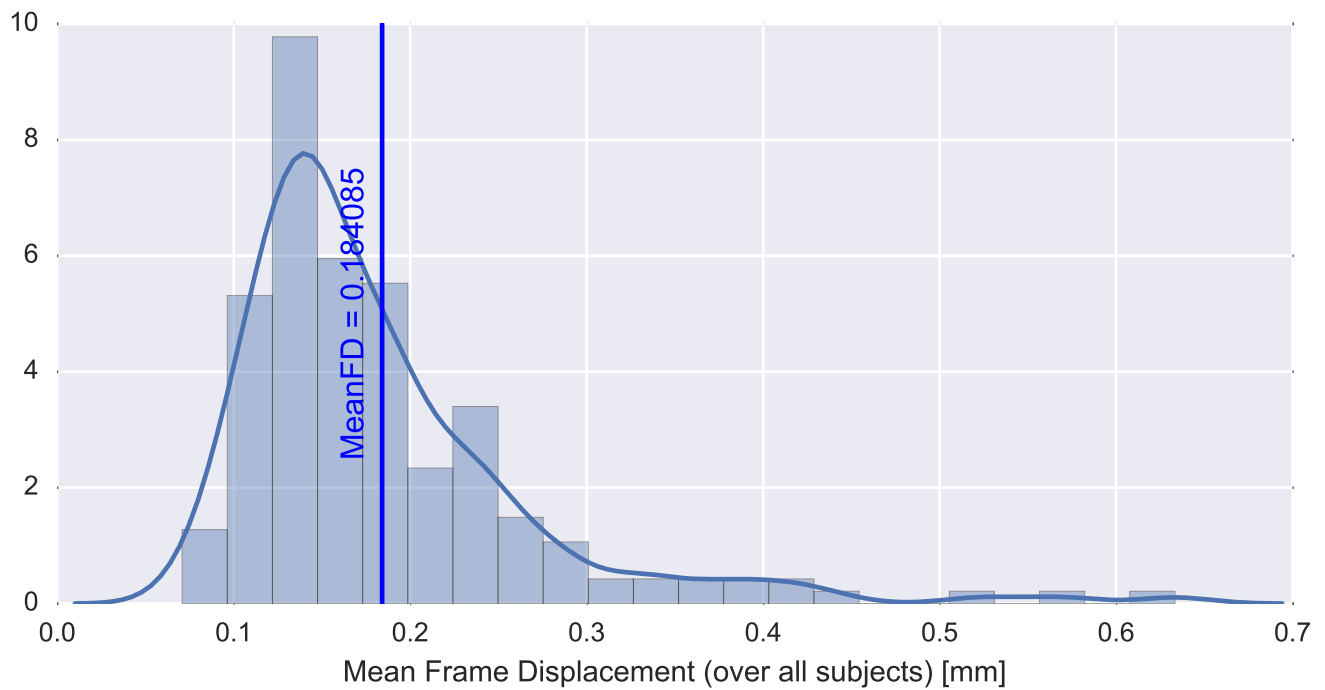

Mean EPI

Brain mask

tSNR

motion

fieldmap correction

coregistration