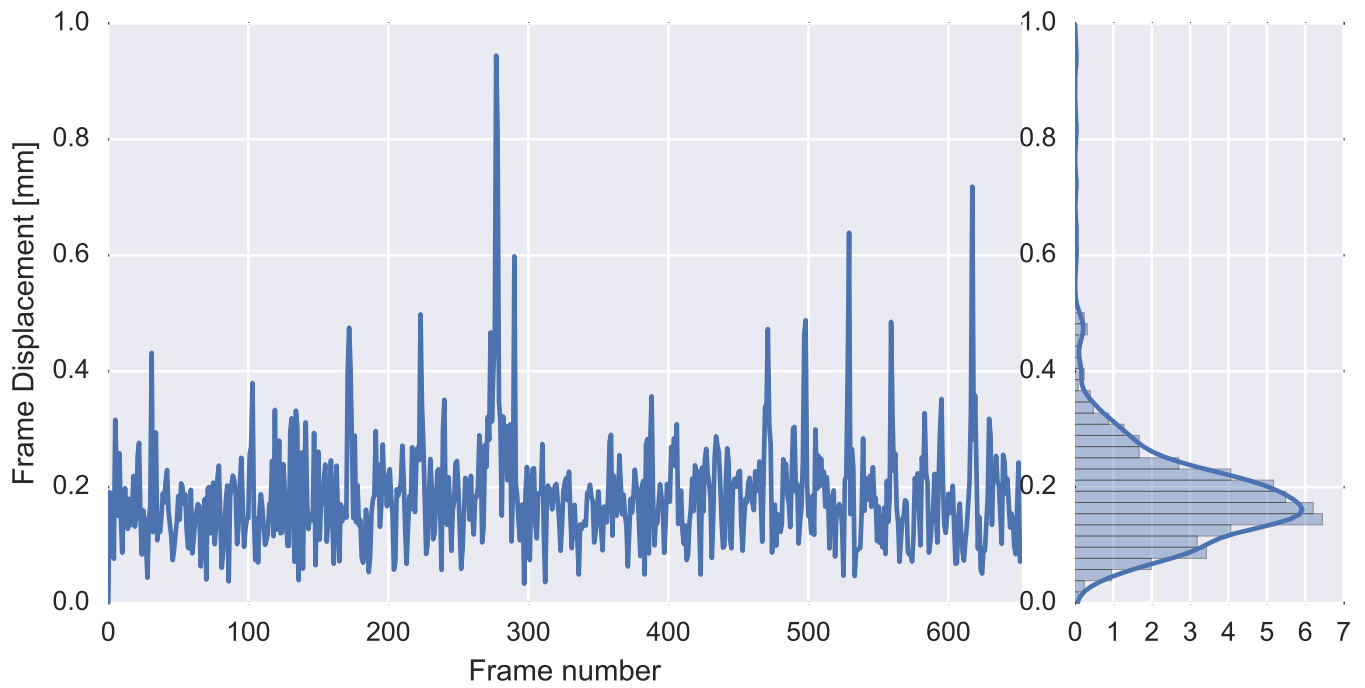

Mean EPI

Brain mask

tSNR

motion

fieldmap correction

coregistration