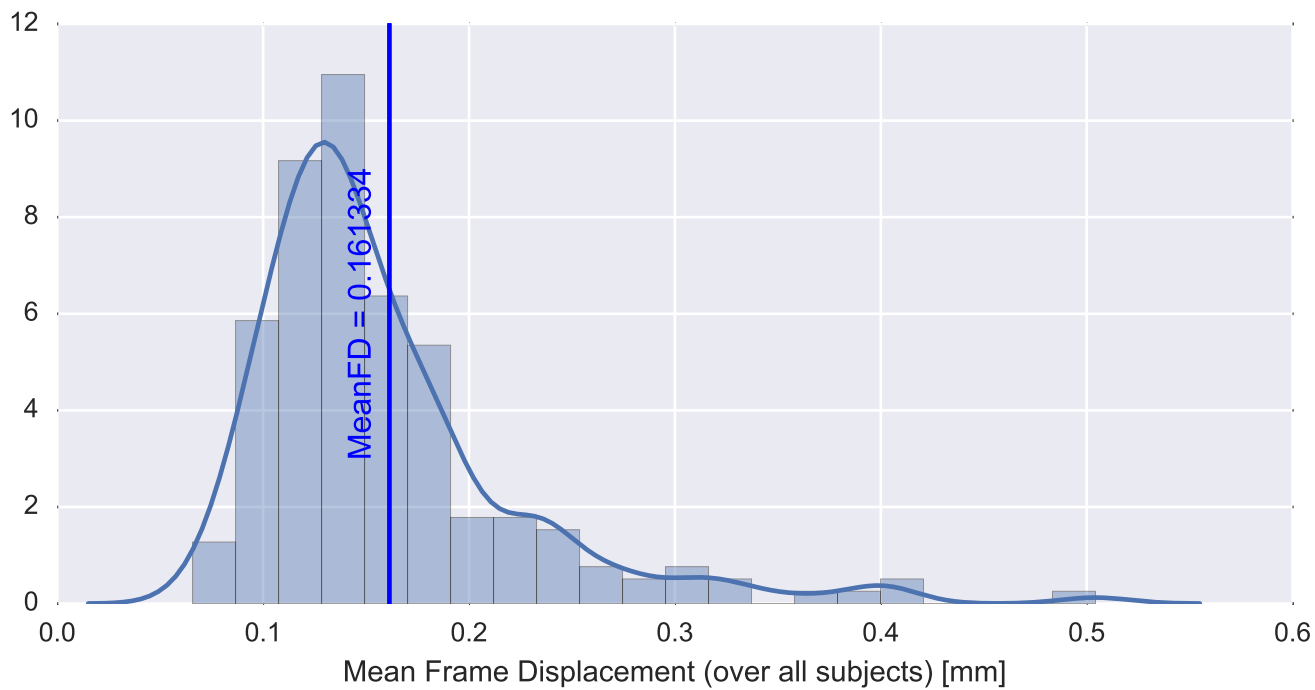

Mean EPI

Brain mask

tSNR

motion

fieldmap correction

coregistration