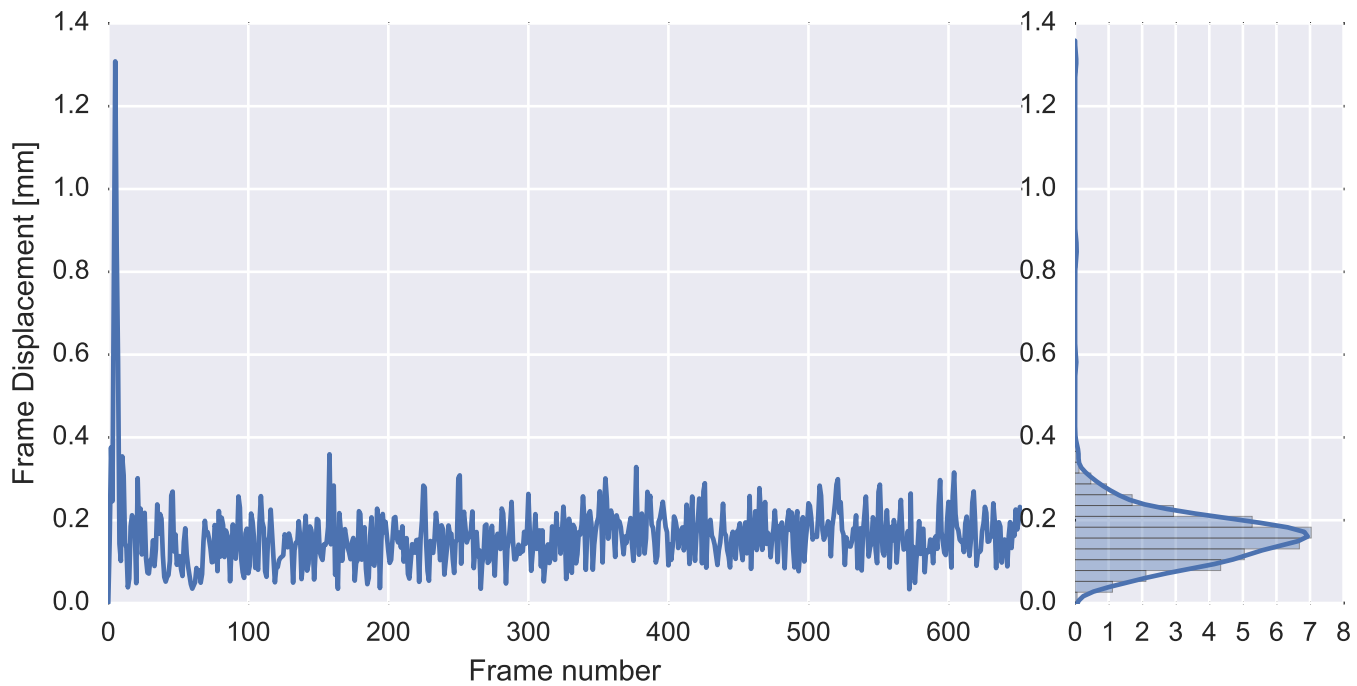

Mean EPI

Brain mask

tSNR

motion

fieldmap correction

coregistration