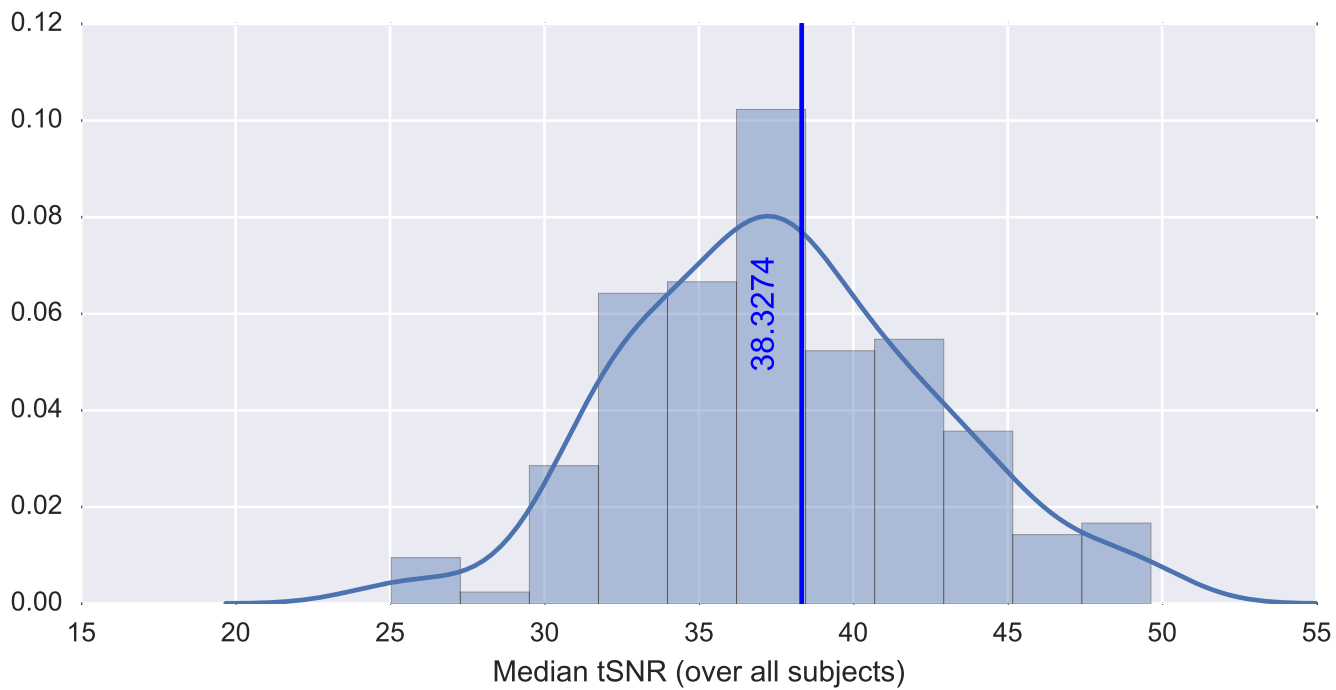

Mean EPI

Brain mask

tSNR

motion

fieldmap correction

coregistration