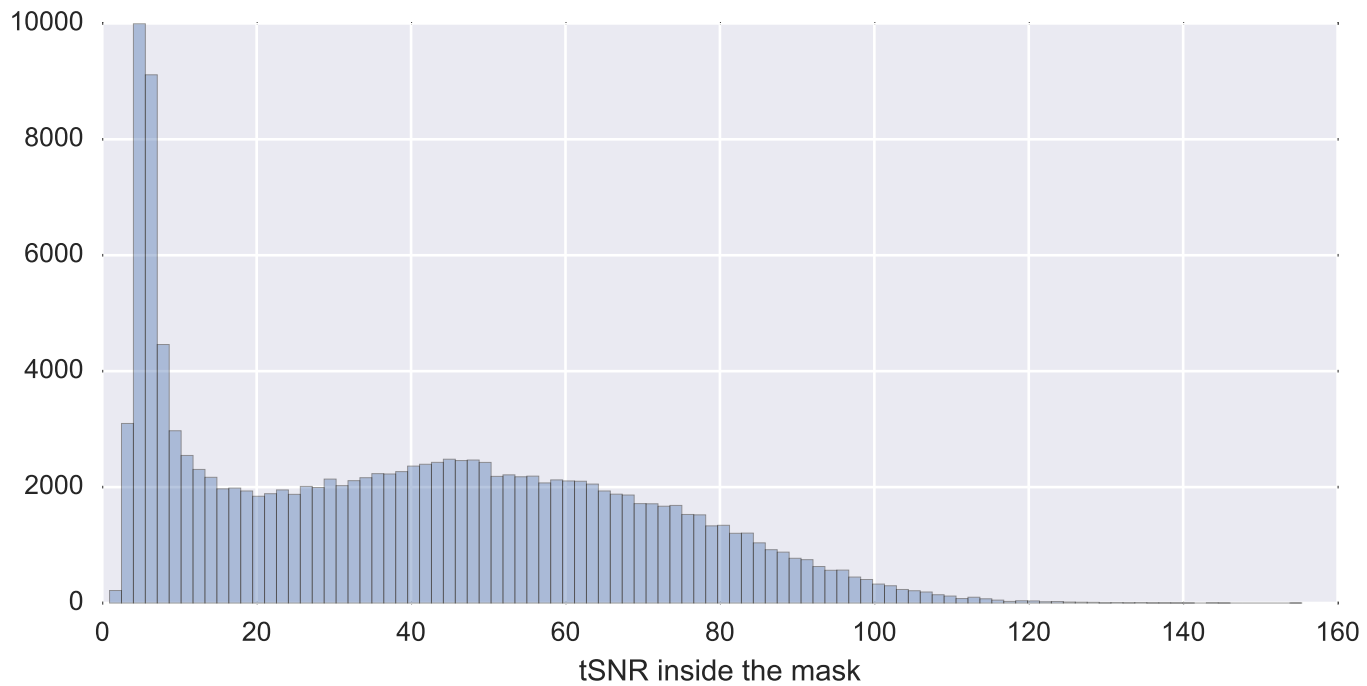

Mean EPI

Brain mask

tSNR

motion

fieldmap correction

coregistration