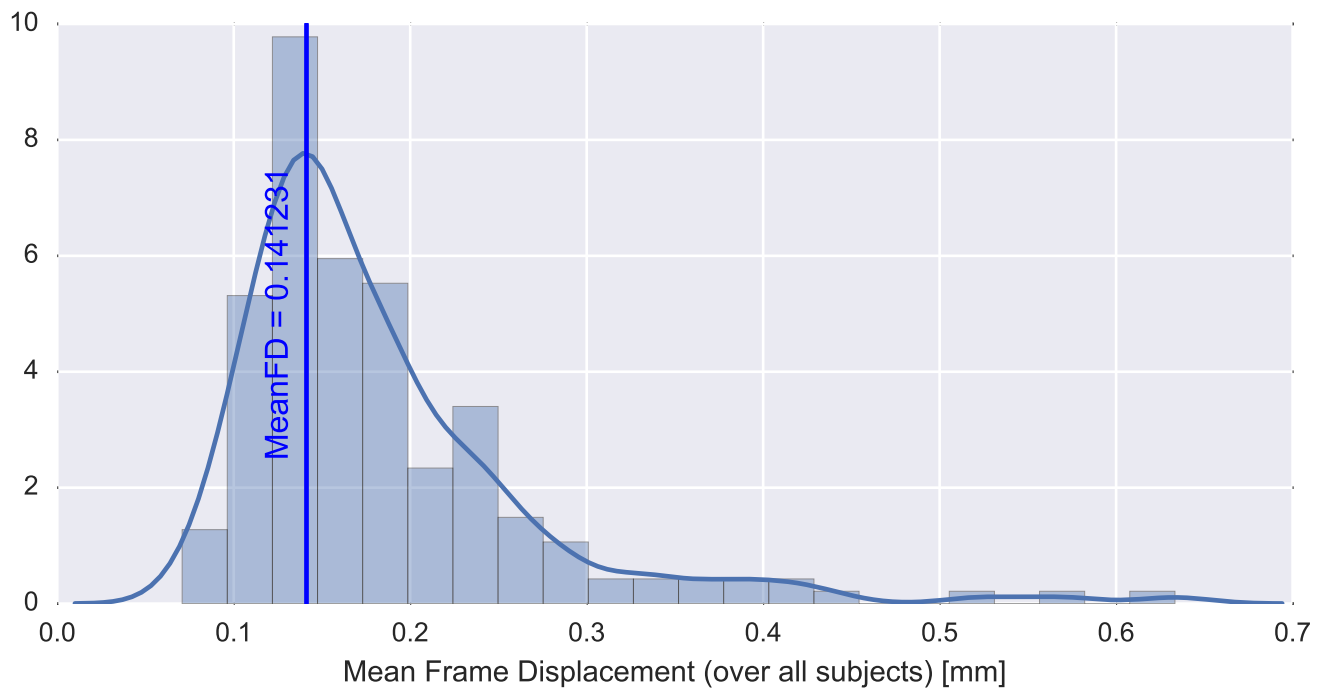

Brain mask

tSNR

motion

fieldmap correction

coregistration