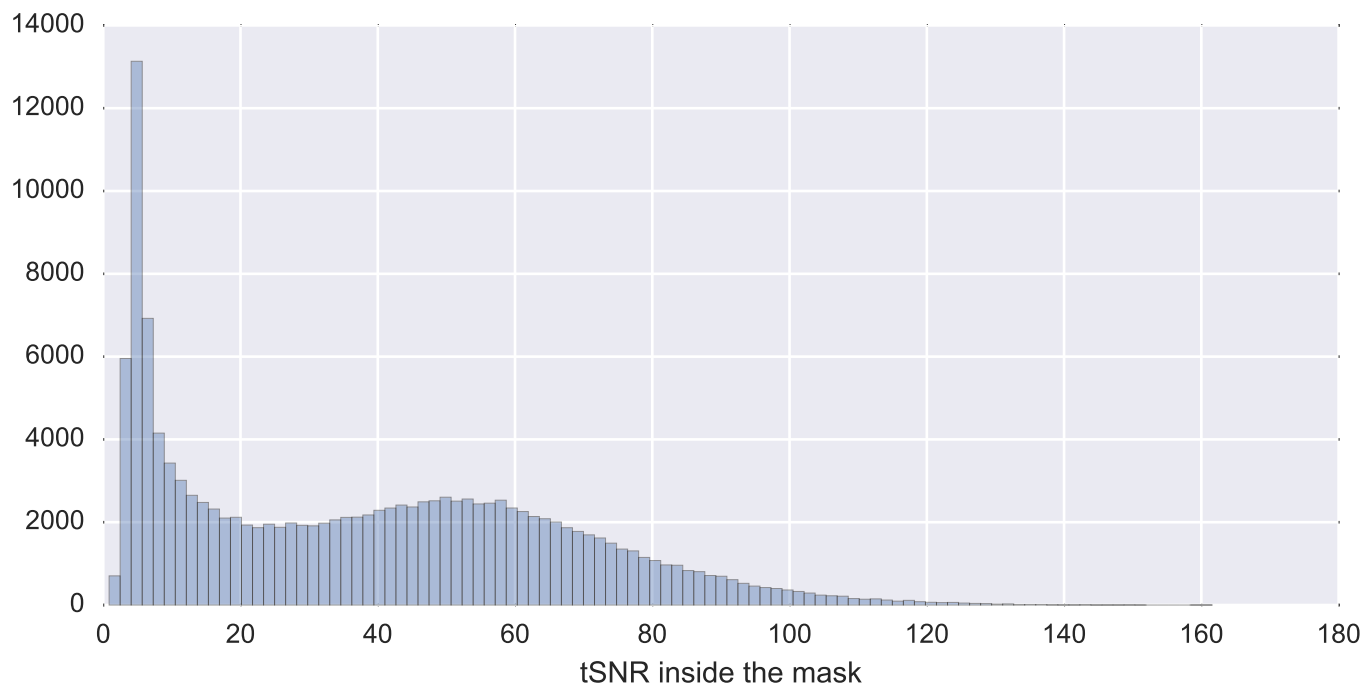

Brain mask

tSNR

motion

fieldmap correction

coregistration