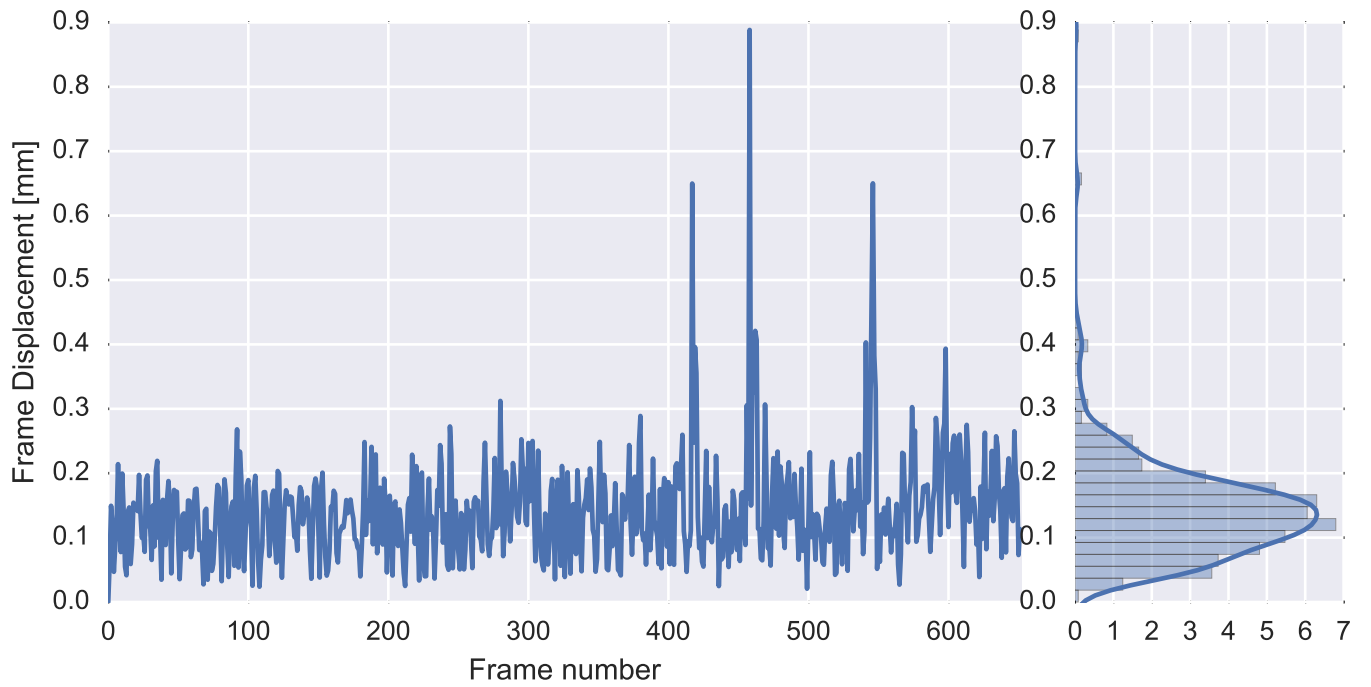

Brain mask

tSNR

motion

fieldmap correction

coregistration