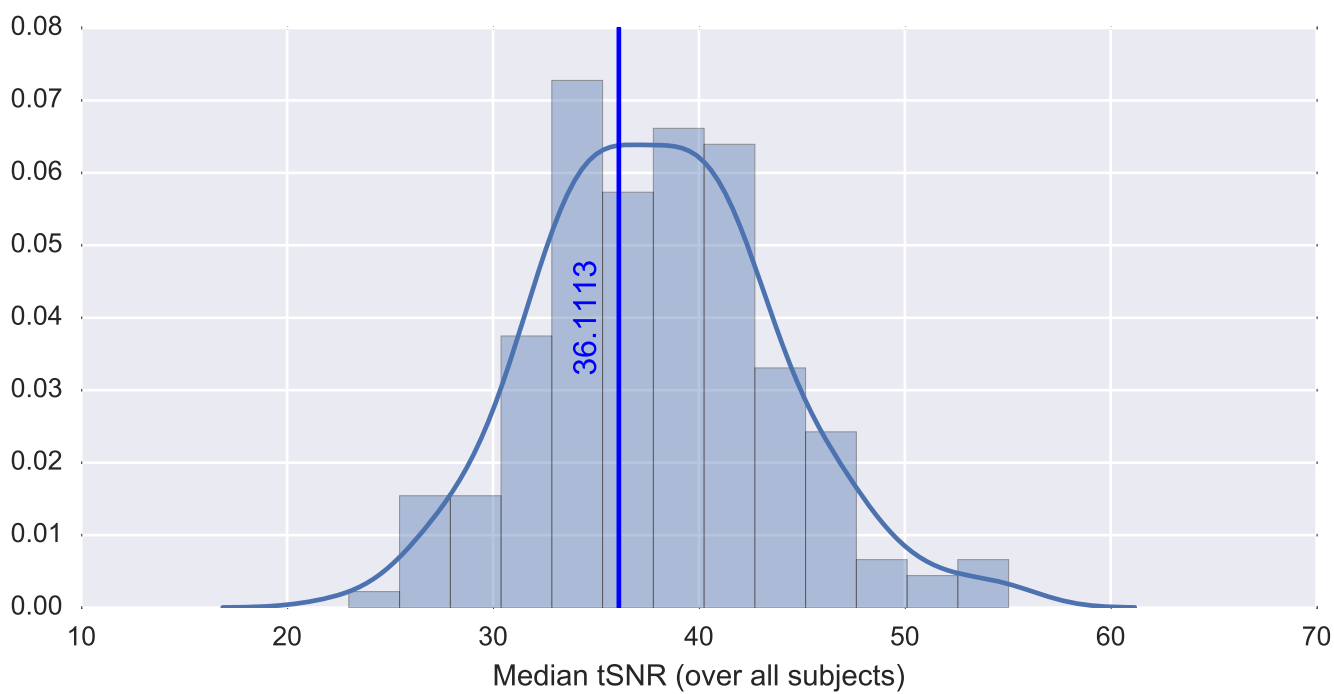

Brain mask

tSNR

motion

fieldmap correction

coregistration